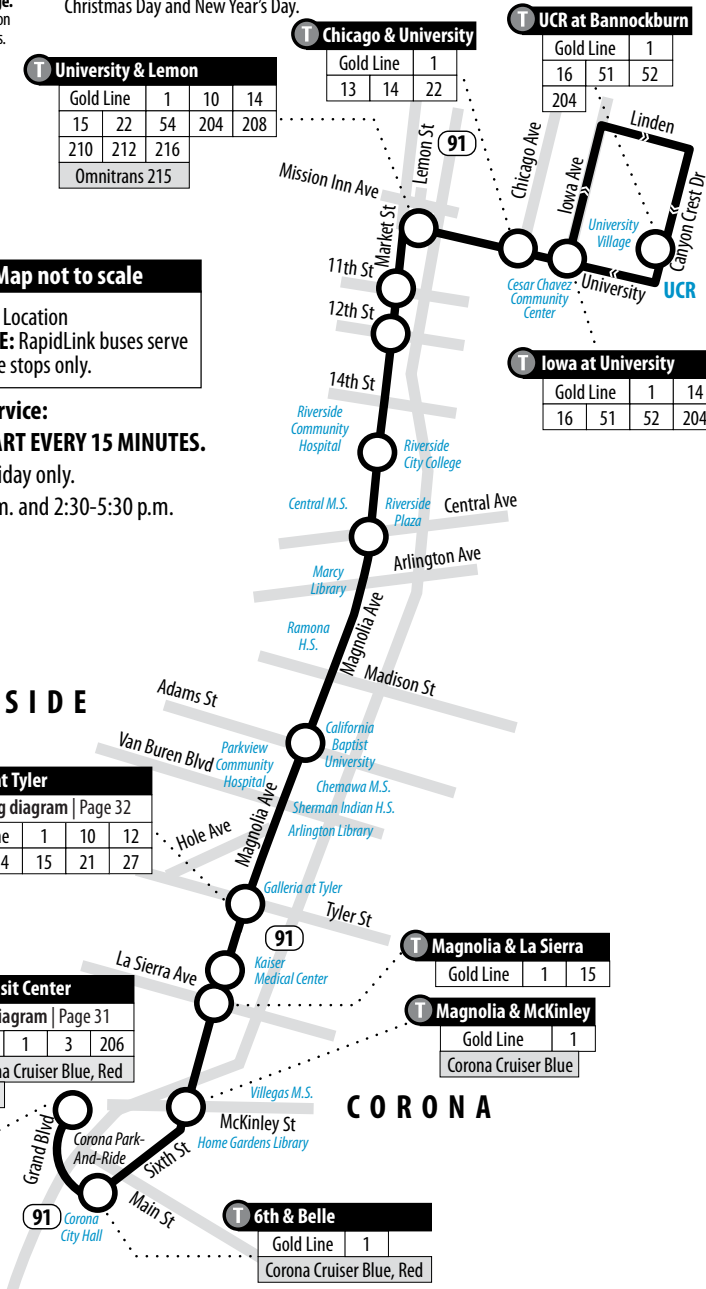

GOLD LINE

RapidLink Gold Line Corona - Magnolia Ave - UCR

Information Center
(951) 565-5002
RiversideTransit.com
RTABus.com

Routing and timetables
subject to change.
Rutas y horarios son
sujetos a cambios.

No service on weekends or: Memorial Day, Independence Day, Labor Day, Thanksgiving Day, Christmas Day and New Year's Day.

T University & Lemon				
Gold Line	1	10	14	
15	22	54	204	
210	212	216		
Omnitrans 215				

T Chicago & University			
Gold Line	1		
13	14	22	

T UCR at Bannockburn			
Gold Line	1		
16	51	52	
204			

T Iowa at University			
Gold Line	1	14	
16	51	52	204

Legend | Map not to scale

Stop Location
NOTE: RapidLink buses serve these stops only.

Hours of Service:

BUSES DEPART EVERY 15 MINUTES.

Monday – Friday only.

5:30-8:30 a.m. and 2:30-5:30 p.m.

RIVERSIDE

CORONA

T Galleria at Tyler					
Boarding diagram | Page 32					
Gold Line	1	10	12		
13	14	15	21	27	
216					

T Corona Transit Center				
Boarding diagram | Page 31				
Gold Line	1	3	206	
216	Corona Cruiser Blue, Red			
Metrolink				

T Magnolia & La Sierra			
Gold Line	1	15	

T Magnolia & McKinley	
Gold Line	1
Corona Cruiser Blue	

T 6th & Belle	
Gold Line	1
Corona Cruiser Blue, Red