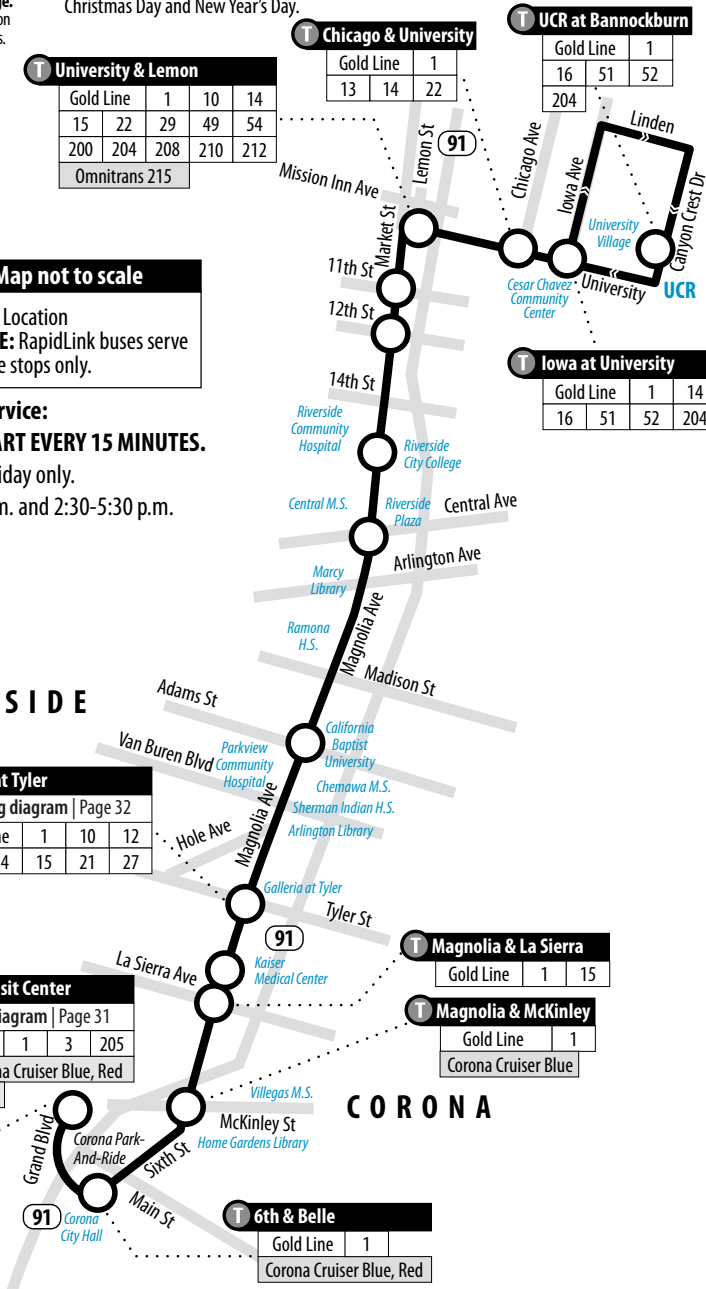

T Chicago & University

Gold Line	1
13	14
22	

T UCR at Bannockburn

Gold Line	1
16	51
52	
204	

T Iowa at University

Gold Line	1	14
16	51	52
204		

Legend | Map not to scale

Stop Location
NOTE: RapidLink buses serve these stops only.

Hours of Service:

BUSES DEPART EVERY 15 MINUTES.

Monday – Friday only.

5:30-8:30 a.m. and 2:30-5:30 p.m.

RIVERSIDE

CORONA

T Galleria at Tyler

Boarding diagram | Page 32

T Magnolia & McKinley

Gold Line	1
Corona Cruiser Blue	

T 6th & Belle

Gold Line	1
Corona Cruiser Blue, Red	

HOW MANY MINUTES WILL IT TAKE TO GET TO MY DESTINATION?

Use this chart to determine the average travel time between RapidLink bus stops. Times will vary depending on time of day and traffic conditions. Use BusWatch for real-time arrival information. **BUSES DEPART EVERY 15 MINUTES, Monday – Friday: 5:30-8:30 a.m. and 2:30-5:30 p.m.**

	YOUR DESTINATION												
	UCR Riverside	University & Iowa	University & Chicago	University & Lemon	Market & Eleventh	Riverside City College	Riverside Plaza	Cal Baptist University	Galleria at Tyler	Kaiser Medical Center	Magnolia & La Sierra	Magnolia & McKinley	Sixth & Belle
UCR Riverside	3	6	11	15	18	24	33	40	44	46	53	63	73
University & Iowa	7	3	8	12	15	21	30	37	41	43	50	60	70
University & Chicago	11	4	5	9	12	18	27	34	38	40	47	57	67
University & Lemon	17	11	7	4	7	13	22	29	33	35	42	52	62
Market & Twelfth	20	14	10	3	3	9	18	25	29	31	38	48	58
Riverside City College	23	17	13	6	3	6	15	22	26	28	35	45	55
Riverside Plaza	29	22	18	9	6	9	9	16	20	22	29	39	49
Cal Baptist University	38	31	27	21	18	15	9	7	11	13	20	30	40
Galleria at Tyler	45	38	34	28	25	22	16	7	4	6	13	23	33
Kaiser Medical Center	49	43	39	32	29	26	21	12	5	2	9	19	29
Magnolia & La Sierra	51	45	41	34	31	28	23	14	2	7	17	27	
Magnolia & McKinley	60	53	49	43	40	37	31	22	11	9	10	20	
Sixth & Belle	69	63	59	52	49	46	41	32	20	18	10	10	
Corona Transit Center	76	70	66	59	56	53	48	39	27	25	17	7	