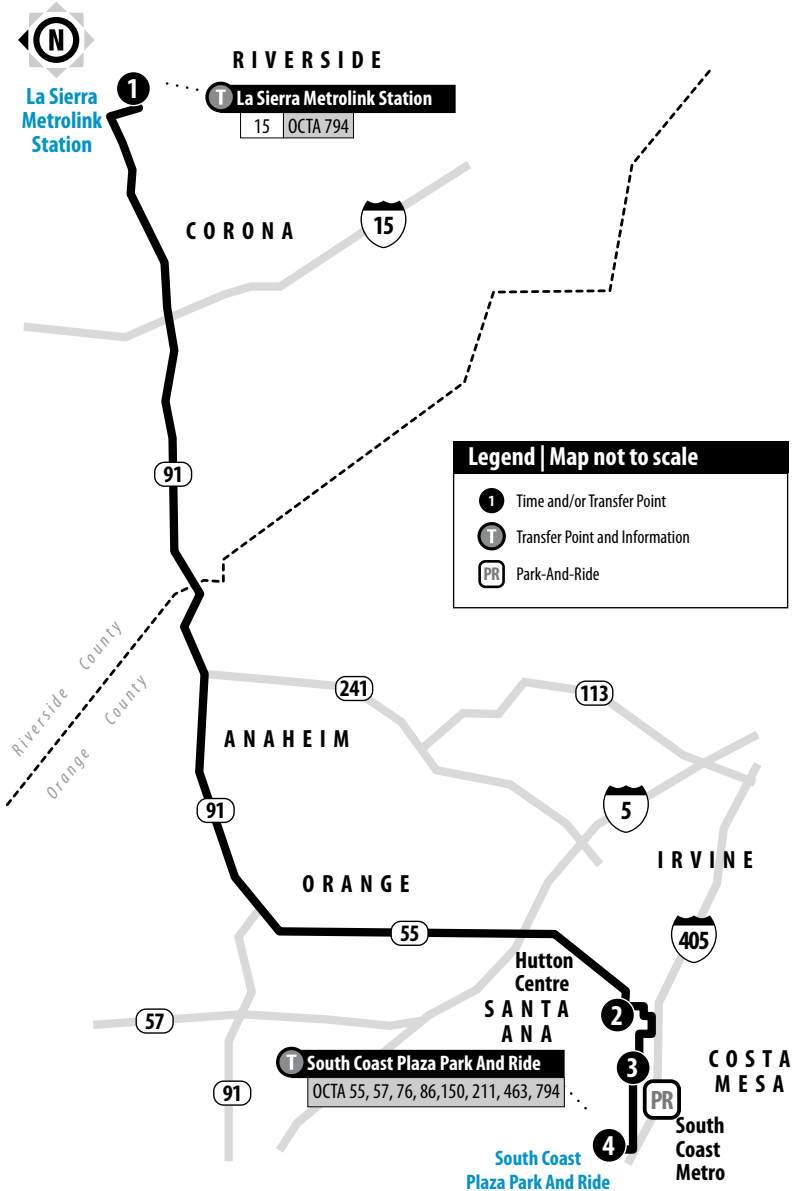

Routing and timetables subject to change.
Rutas y horarios son sujetos a cambios.

Route operated by OCTA. Runs weekdays only. No service on weekends or: Memorial Day, Independence Day, Labor Day, Thanksgiving Day, Christmas Day and New Year's Day.

794 Express WESTBOUND Weekdays

La Sierra Metrolink Station	Main & MacArthur	Sunflower & Plaza	Hyland & Scenic
1	2	3	4
4:50	5:40	5:48	5:54
5:15	6:19	6:27	6:34
5:50	6:54	7:02	7:09
6:15	7:29	7:37	7:46
7:05	7:55	8:04	8:13
7:45	8:35	8:44	8:53

794 Express EASTBOUND Weekdays

Hyland & Scenic	Sunflower & Plaza	MacArthur & Main	La Sierra Metrolink Station
4	3	2	1
3:30	3:38	3:49	4:59
4:02	4:11	4:22	5:34
4:32	4:41	4:52	6:04
5:00	5:11	5:20	6:32
6:02	6:11	6:20	7:25

A.M. times are in PLAIN, **P.M. times are in BOLD** | Times are approximate

FOR CURRENT ROUTE INFORMATION CONTACT OCTA AT (714) 636-7433.