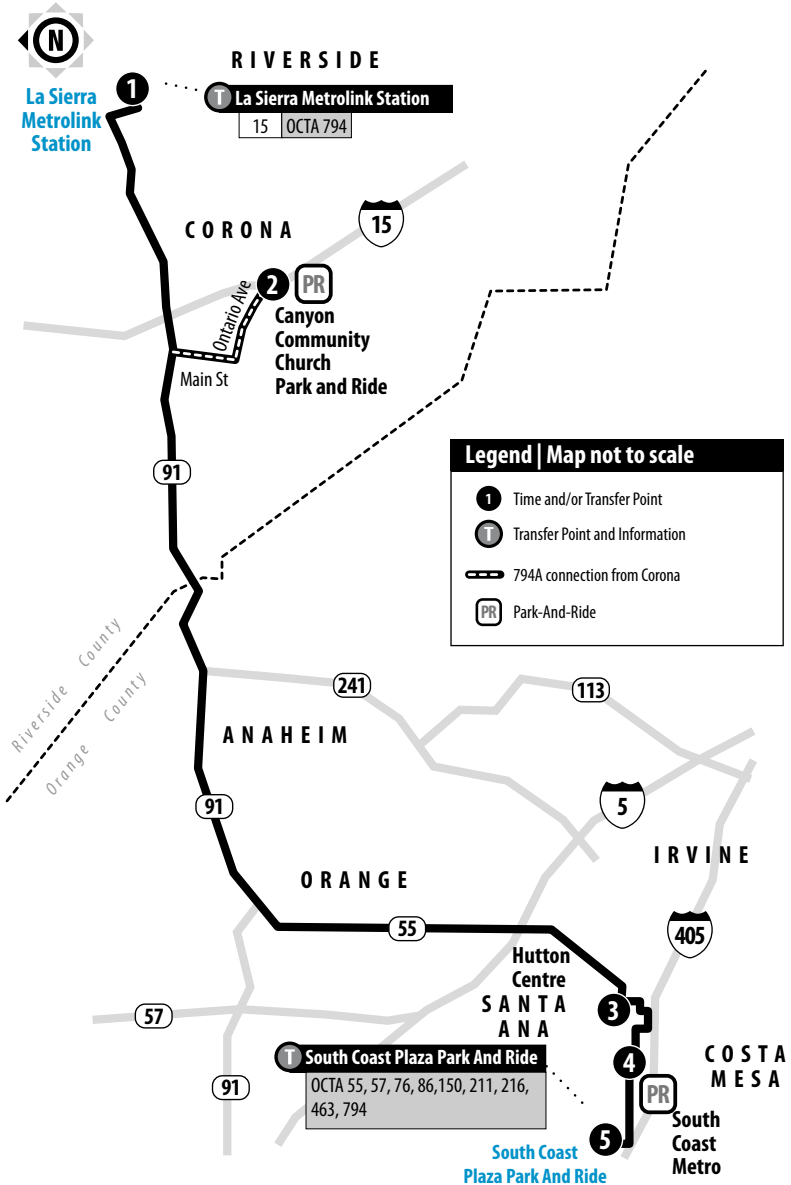

OCTA 794/ 794A

La Sierra Metrolink or Canyon
Community Church - South Coast Metro

\$6.00 EACH WAY

Routing and timetables
subject to change.
Rutas y horarios son
sujetos a cambios.

Route operated by OCTA. Runs Weekdays only. No service on weekends or: Memorial Day, Independence Day, Labor Day, Thanksgiving Day, Christmas Day and New Year's Day.

794/794A Express WESTBOUND Weekdays

	La Sierra Metrolink Station	Canyon Community Church	Main & MacArthur	Sunflower & Plaza	Hyland & Scenic
	1	2	3	4	5
	4:50	—	5:40	5:48	5:54
A	—	5:10	6:05	6:13	6:20
	5:15	—	6:19	6:27	6:34
	5:50	—	6:54	7:02	7:09
A	—	6:15	7:17	7:25	7:34
	6:15	—	7:29	7:37	7:46
	7:05	—	7:55	8:04	8:13
	7:45	—	8:35	8:44	8:53

794/794A Express EASTBOUND Weekdays

	Hyland & Scenic	Sunflower & Plaza	MacArthur & Main	Canyon Community Church	La Sierra Metrolink Station
	5	4	3	2	1
	3:25	3:34	3:46	—	4:46
	4:02	4:12	4:24	—	5:26
A	4:06	4:16	4:28	5:33	—
	4:32	4:42	4:54	—	5:56
	5:00	5:12	5:22	—	6:24
A	5:08	5:20	5:30	6:35	—
	5:51	6:01	6:11	—	7:06

A.M. times are in PLAIN, **P.M. times are in BOLD** | Times are approximate

A = Route 794A

FOR CURRENT ROUTE INFORMATION CONTACT OCTA AT (714) 636-7433