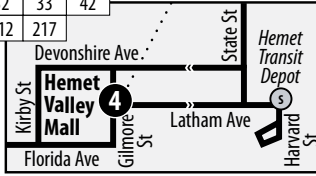

**No service on weekends or:** Memorial Day, Independence Day, Labor Day, Thanksgiving Day, Christmas Day and New Year's Day.

**1 Hemet Valley Mall**

27	31	32	33	42
74	79	212	217	

**T Mt. San Jacinto College**

31	32	74	212	217
----	----	----	-----	-----

**Legend | Maps not to scale**

- 1** Time and/or Transfer Point
- T** Transfer Point and Information
- S** Stop
- Alternate Routing

**T County Center**

23	24	55
61	79	217

## 217 Weekdays | Northbound to Hemet and San Jacinto

A.M. times are in PLAIN, **P.M. times are in BOLD** | Times are approximate

A = Alternate routing to Ynez Rd and Motor Car Pkwy.

	Escondido Transit Center	Equity & Ynez	Promenade Mall Parking Structure	Hemet Valley Mall	Mt. San Jacinto College San Jacinto
	<b>1</b>	<b>2</b>	<b>3</b>	<b>4</b>	<b>5</b>
A	5:55	6:34	6:44	—	—
A	6:35	7:14	7:24	—	—
A	7:08	7:51	8:01	—	—
A	7:35	8:21	8:31	—	—
	<b>5:00</b>	<b>6:10</b>	<b>6:20</b>	<b>7:03</b>	<b>7:27</b>
	<b>5:30</b>	<b>6:30</b>	<b>6:40</b>	<b>7:21</b>	<b>7:42</b>
	<b>6:05</b>	<b>6:57</b>	<b>7:07</b>	<b>7:48</b>	<b>8:09</b>
	<b>6:35</b>	<b>7:17</b>	<b>7:27</b>	<b>8:08</b>	<b>8:29</b>
The 6:35 p.m. trip departing Escondido Transit Center will wait for the MTS Route 280 bus at 6:13 p.m. and 6:30 p.m., and Sprinter train at 6:26 p.m. to arrive.					