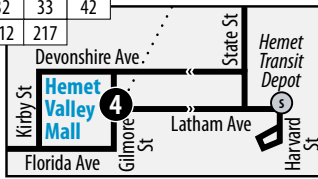

**No service on weekends or:** Memorial Day, Independence Day, Labor Day, Thanksgiving Day, Christmas Day and New Year's Day.

**T Hemet Valley Mall**

27	31	32	33	42
74	79	212	217	

**T Mt. San Jacinto College**

31	32	74	212	217
----	----	----	-----	-----

**Legend | Maps not to scale**

- 1** Time and/or Transfer Point
- T** Transfer Point and Information
- S** Stop
- Alternate Routing

**T County Center**

23	24	55
61	79	217

**T Promenade Mall Parking Structure**

55	79	202	205	206	208
217					

**T Equity & Ynez**

23	24	55	61
79	217		

**T Escondido Transit Center**

217	NCTD	MTS
The Sprinter	Greyhound	

**ROUTE MAY BE DEVIATED  
DUE TO TRAFFIC CONDITIONS**