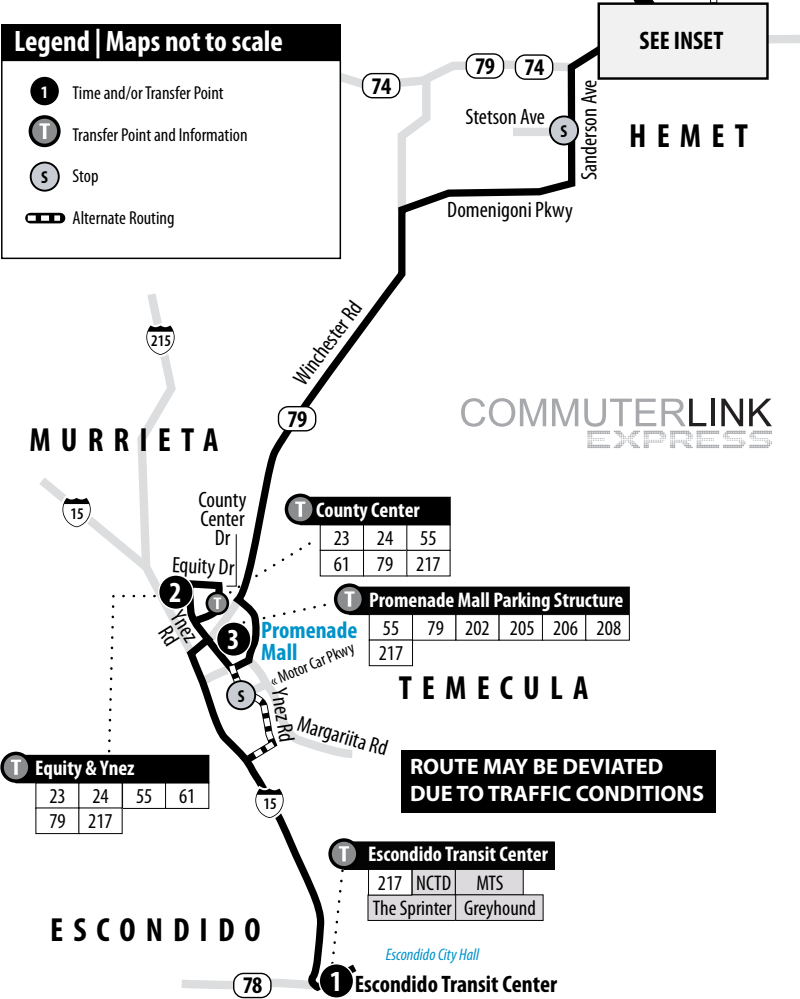

**No service on weekends or:** Memorial Day, Independence Day, Labor Day, Thanksgiving Day, Christmas Day and New Year's Day.

**T Hemet Valley Mall**

27	31	32	33	42
74	79	212	217	

**T Mt. San Jacinto College**

31	32	74	212	217
----	----	----	-----	-----

**Legend | Maps not to scale**

- 1** Time and/or Transfer Point
- T** Transfer Point and Information
- S** Stop
- Alternate Routing

**T County Center**

23	24	55
61	79	217

**T Promenade Mall Parking Structure**

55	79	202	205	206	208
217					

**T Equity & Ynez**

23	24	55	61
79	217		

**T Escondido Transit Center**

217	NCTD	MTS
The Sprinter	Greyhound	

**ROUTE MAY BE DEVIATED  
DUE TO TRAFFIC CONDITIONS**

## 217 Weekdays | Northbound to Temecula, Hemet and San Jacinto

A.M. times are in PLAIN, **P.M. times are in BOLD** | Times are approximate

A = Alternate routing to Ynez Rd and Motor Car Pkwy.

	Escondido Transit Center	Equity & Ynez	Promenade Mall Parking Structure	Hemet Valley Mall	Mt. San Jacinto College San Jacinto
	<b>1</b>	<b>2</b>	<b>3</b>	<b>4</b>	<b>5</b>
A	5:55	6:30	6:40	—	—
A	6:35	7:14	7:24	—	—
A	7:08	7:51	8:01	—	—
A	7:35	8:21	8:31	—	—
	<b>4:05</b>	<b>5:00</b>	<b>5:10</b>	—	—
	<b>5:00</b>	<b>6:10</b>	<b>6:20</b>	<b>7:03</b>	<b>7:27</b>
	<b>5:35</b>	<b>6:35</b>	<b>6:45</b>	<b>7:26</b>	<b>7:47</b>
	<b>6:05</b>	<b>6:57</b>	<b>7:07</b>	<b>7:48</b>	<b>8:09</b>
	<b>6:35</b>	<b>7:17</b>	<b>7:27</b>	<b>8:08</b>	<b>8:29</b>
The 6:35 p.m. trip departing Escondido Transit Center will wait for the MTS Route 280 bus at 6:13 p.m. and 6:30 p.m., and Sprinter train at 6:26 p.m. to arrive.					