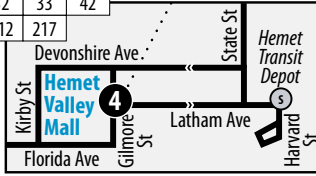

**No service on weekends or:** Memorial Day, Independence Day, Labor Day, Thanksgiving Day, Christmas Day and New Year's Day.

**1 Hemet Valley Mall**

27	31	32	33	42
74	79	212	217	

**T Mt. San Jacinto College**

### Legend | Maps not to scale

- 1** Time and/or Transfer Point
- T** Transfer Point and Information
- S** Stop
- Alternate Routing

SEE INSET

**H E M E T**

COMMUTERLINK  
EXPRESS

**M U R R I E T A**

**T County Center**