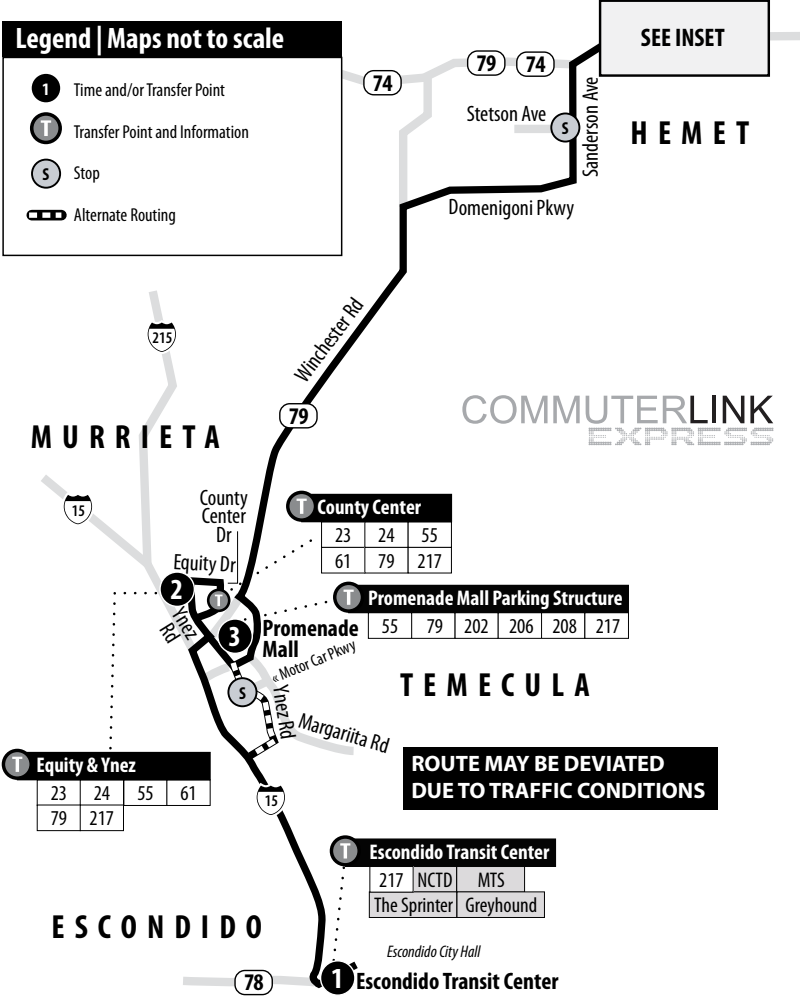

**No service on weekends or:** Memorial Day, Independence Day, Labor Day, Thanksgiving Day, Christmas Day and New Year's Day.

**1 Hemet Valley Mall**

27	31	32	33	42
74	79	212	217	

**T Mt. San Jacinto College**

31	32	74	212	217
----	----	----	-----	-----

**Legend | Maps not to scale**

- 1** Time and/or Transfer Point
- T** Transfer Point and Information
- S** Stop
- Alternate Routing

**T County Center**

23	24	55
61	79	217

**T Promenade Mall Parking Structure**

55	79	202	206	208	217
----	----	-----	-----	-----	-----

**T Equity & Ynez**

23	24	55	61
79	217		

**T Escondido Transit Center**

217	NCTD	MTS
The Sprinter	Greyhound	

**ROUTE MAY BE DEVIATED  
DUE TO TRAFFIC CONDITIONS**

## 217 Weekdays | Northbound to Hemet and San Jacinto

A.M. times are in PLAIN, **P.M. times are in BOLD** | Times are approximate

A = Alternate routing to Ynez Rd and Motor Car Pkwy.

	Escondido Transit Center	Equity & Ynez	Promenade Mall Parking Structure	Hemet Valley Mall	Mt. San Jacinto College San Jacinto
	<b>1</b>	<b>2</b>	<b>3</b>	<b>4</b>	<b>5</b>
A	5:55	6:34	6:44	—	—
A	6:35	7:14	7:24	—	—
A	7:08	7:51	8:01	—	—
A	7:35	8:21	8:31	—	—
	<b>5:00</b>	<b>6:10</b>	<b>6:20</b>	<b>7:03</b>	<b>7:27</b>
	<b>5:30</b>	<b>6:30</b>	<b>6:40</b>	<b>7:21</b>	<b>7:42</b>
	<b>6:05</b>	<b>6:57</b>	<b>7:07</b>	<b>7:48</b>	<b>8:09</b>
	<b>6:35</b>	<b>7:17</b>	<b>7:27</b>	<b>8:08</b>	<b>8:29</b>
The 6:35 p.m. trip departing Escondido Transit Center will wait for the MTS Route 280 bus at 6:13 p.m. and 6:30 p.m., and Sprinter train at 6:26 p.m. to arrive.					