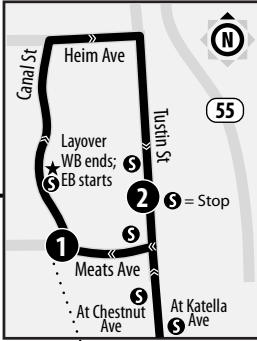

216 Corona Cruiser Blue, Red

Metrolink

Hidden Valley Pkwy

Main St

Corona Transit Center

Corona Park-And-Ride

CORONA

Continued below »

10	12	13	54	208
210	212	216		

RIVERSIDE

Market St

Lemon St

Vine St

Mission Inn Ave

CORONA

Galleria at Tyler

FYI: Report suspicious behavior: If you see something, say something.

216

Weekends | Eastbound to Downtown Riverside

A.M. times are in PLAIN, **P.M. times are in BOLD** | Times are approximate

Canal & Meats	Village at Orange	Corona Transit Center	Galleria at Tyler	Vine St Layover
1	2	3	4	5
8:54	8:58	9:28	9:48	10:16
12:02	12:06	12:41	1:03	1:33
3:53	3:57	4:32	4:54	5:24
7:00	7:04	7:34	7:54	8:19

216

Weekends | Westbound to Canal & Meats (Village at Orange)

A.M. times are in PLAIN, **P.M. times are in BOLD** | Times are approximate

Vine St Layover	Galleria at Tyler	Corona Transit Center	Canal & Meats
5	4	3	1
7:36	7:50	8:08	8:44
10:33	10:49	11:07	11:49
2:25	2:41	3:01	3:43
5:34	5:50	6:08	6:50