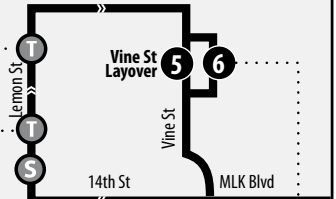

T Perris Station Transit Center

Boarding diagram | Page 30

9	19	22	27	30
61	74	208	212	
Metrolink				

Perris Station
Transit Center

Metrolink

PERRIS

RIVERSIDE

MORENO VALLEY

T University & Lemon

Gold Line	1	10	12
14	15	22	29 49
54	200	204	208 210
212	OmniTrans 215		

Mission Inn Ave

T County Administration Center

10	12	13	54	200
208	210	212		

T Riverside - Downtown Metrolink Station

Boarding diagram Page 31		1	15
29	49	54	200 208 210 212
OmniTrans 215		Metrolink	Amtrak
SunLine 220			

T Hemet Valley Mall

27	31	32	33	42
74	79	212	217	

SAN JACINTO

T Mt. San Jacinto College

31	32	74
212	217	

Mt. San Jacinto College - San Jacinto	Hemet Valley Mall	Perris Station Transit Center	UCR Lot 30	Riverside-Downtown Metrolink Station	Vine St Layover (Bay A)
1	2	3	4	5	6
3:33	3:49	4:13	—	4:37	4:49
4:40	4:57	5:25	5:48	5:58	6:10
5:18	5:35	6:03	6:29	6:43	6:55
7:06	7:28	7:56	8:25	8:39	8:51
8:05	8:27	8:58	9:24	9:38	9:50
4:14	4:34	5:08	5:31	5:41	5:53