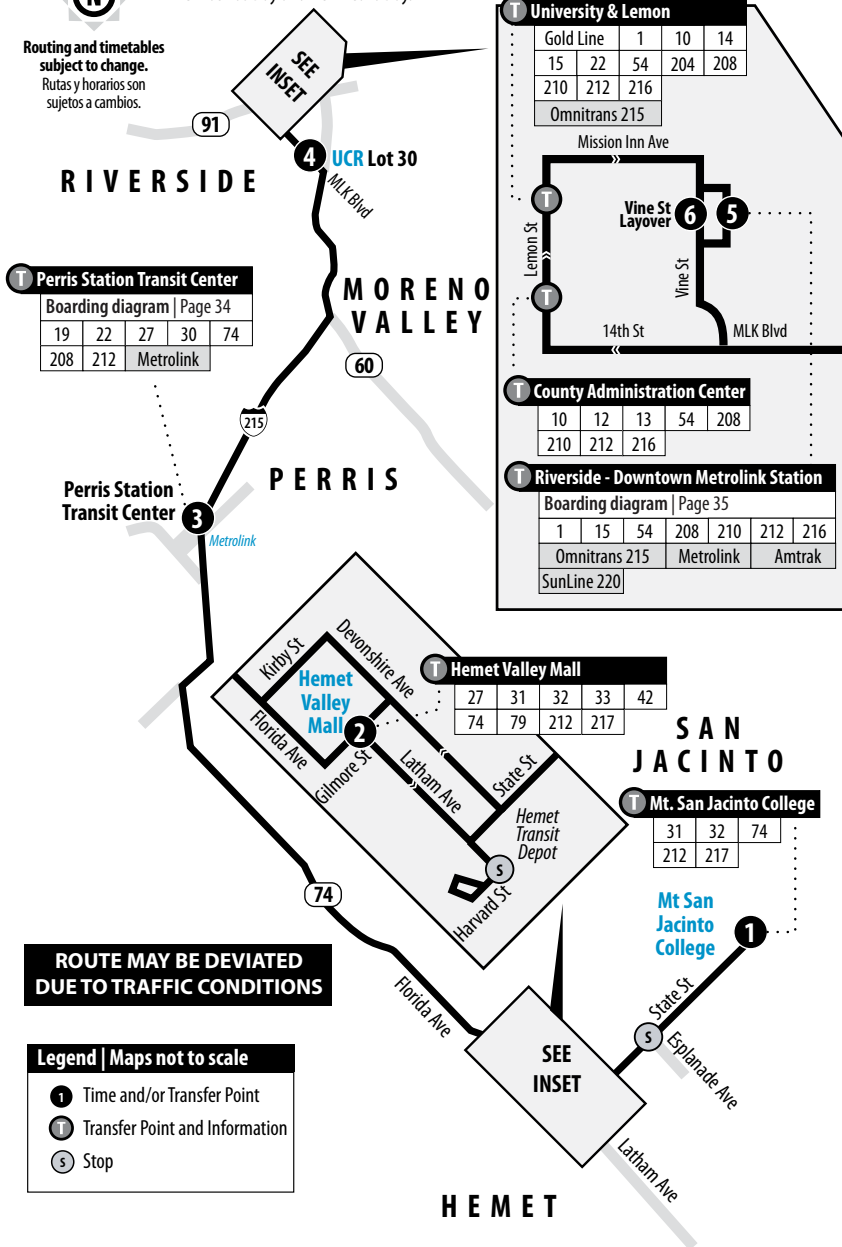

No service on weekends or: Memorial Day, Independence Day, Labor Day, Thanksgiving Day, Christmas Day and New Year's Day.

Routing and timetables
subject to change.
Rutas y horarios son
sujetos a cambios.

T Perris Station Transit Center

Boarding diagram | Page 34

19	22	27	30	74
208	212	Metrolink		

T University & Lemon

Gold Line	1	10	14
15	22	54	204
210	212	216	

Omnitrans 215

Mission Inn Ave

Vine St Layover

Vine St

14th St

MLK Blvd

T County Administration Center

10	12	13	54	208
210	212	216		

T Riverside - Downtown Metrolink Station

Boarding diagram | Page 35

1	15	54	208	210	212	216
Omnitrans 215			Metrolink	Amtrak		

SunLine 220

**ROUTE MAY BE DEVIATED
DUE TO TRAFFIC CONDITIONS**

Legend | Maps not to scale

- **1** Time and/or Transfer Point
- **T** Transfer Point and Information
- **S** Stop