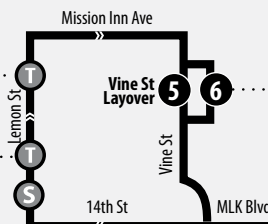

T Perris Station Transit Center

Boarding diagram | Page 30

19	22	27	30	74
208	212	Metrolink		

T University & Lemon

Gold Line	1	10	12
14	15	22	29 49
54	200	204	208 210
212	OmniTrans 215		

T County Administration Center

10	12	13	54	200
208	210	212		

T Riverside - Downtown Metrolink Station

Boarding diagram | Page 31

				1	15
29	49	54	200	208	210 212
OmniTrans 215			Metrolink		Amtrak
SunLine 220					

T Hemet Valley Mall

27	31	32	33	42
74	79	212	217	

A.M. times are in PLAIN, **P.M. times are in BOLD** | Times are approximate

Mt. San Jacinto College San Jacinto	Hemet Valley Mall	Perris Station Transit Center	UCR Lot 30	Riverside-Downtown Metrolink Station	Vine St Layover (Bay A)
1	2	3	4	5	6
3:33	3:49	4:13	—	4:37	4:49
4:10	4:27	4:53	—	5:17	5:29
4:40	4:57	5:25	5:48	5:58	6:10
4:58	5:15	5:43	6:09	6:19	6:31
5:18	5:35	6:03	6:29	6:43	6:55
7:06	7:28	7:56	8:25	8:39	8:51
8:05	8:27	8:58	9:24	9:38	9:50
3:32	3:56	4:30	4:56	5:06	5:18
4:14	4:34	5:08	5:31	5:41	5:53
4:45	5:05	5:39	6:00	6:10	6:22