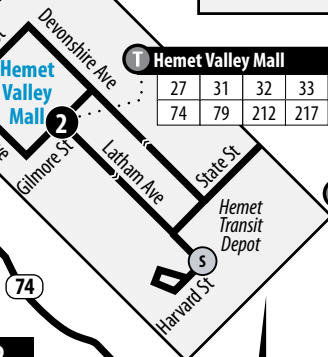

T Perris Station Transit Center

Boarding diagram | Page 30

9	19	22	27	30
61	74	208	212	
Metrolink				

Perris Station
Transit Center

Metrolink

PERRIS

RIVERSIDE

MORENO VALLEY

T University & Lemon

Gold Line	1	10	12
14	15	22	29 49
54	200	204	208 210
212	OmniTrans 215		

Mission Inn Ave

T County Administration Center

10	12	13	54	200
208	210	212		

T Riverside - Downtown Metrolink Station

Boarding diagram Page 31		1	15
29	49	54	200 208 210 212
OmniTrans 215		Metrolink	Amtrak
SunLine 220			

T Hemet Valley Mall

27	31	32	33	42
74	79	212	217	

SAN JACINTO

T Mt. San Jacinto College

31	32	74
212	217	

Mt. San Jacinto College - San Jacinto	Hemet Valley Mall	Perris Station Transit Center	UCR Lot 30	Riverside-Downtown Metrolink Station	Vine St Layover (Bay A)
1	2	3	4	5	6
3:33	3:49	4:13	—	4:37	4:49
4:40	4:57	5:25	5:48	5:58	6:10
5:18	5:35	6:03	6:29	6:43	6:55
7:06	7:28	7:56	8:25	8:39	8:51
8:05	8:27	8:58	9:24	9:38	9:50
4:14	4:34	5:08	5:31	5:41	5:53