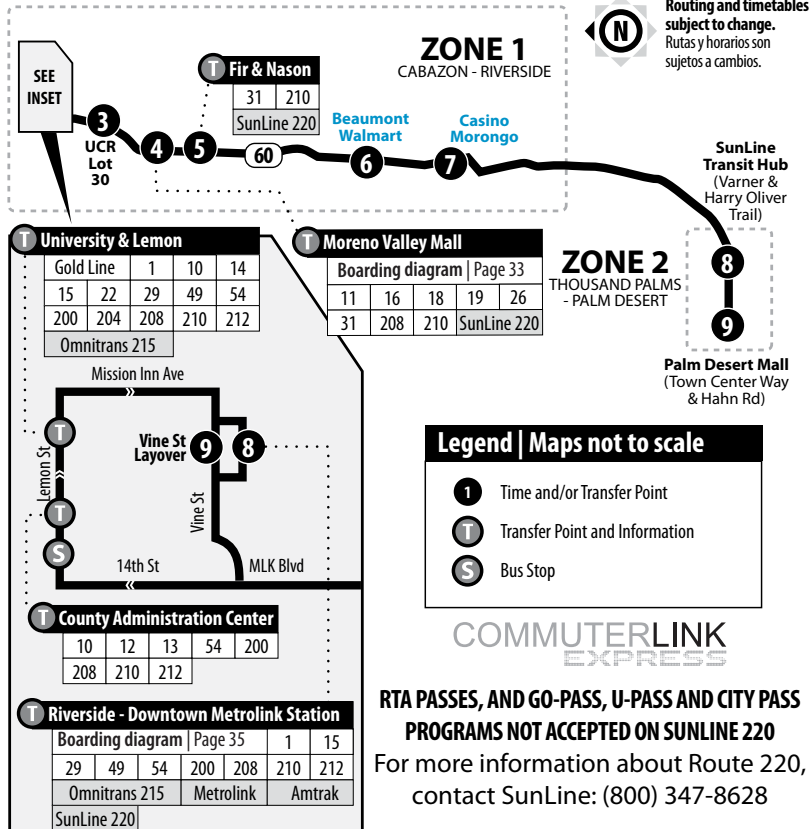

No service on weekends or: Memorial Day, Independence Day, Labor Day, Thanksgiving Day, Christmas Day and New Year's Day.

RTA ROUTE 210 / SUNLINE ROUTE 220 FARE GRID

CATEGORIES	CASH FARES		PASSES			
	WITHIN ZONE 1 OR ZONE 2	TRAVELING BETWEEN ZONE 1 AND ZONE 2	1-DAY		30-DAY	
	WITHIN ZONE 1 OR ZONE 2	TRAVELING BETWEEN ZONE 1 AND ZONE 2	WITHIN ZONE 1 OR ZONE 2	TRAVELING BETWEEN ZONE 1 AND ZONE 2	WITHIN ZONE 1 OR ZONE 2	TRAVELING BETWEEN ZONE 1 AND ZONE 2
GENERAL / YOUTH	\$3	\$6	\$7	\$14	\$75	\$150
SENIOR / DISABLED / MEDICARE / CHILD	\$2	\$4	\$5	\$10	\$50	\$100
	ADDITIONAL CASH FARES REQUIRED WITH VALID MEDIA OR ACCEPTED ID CARDS					
	WITHIN ZONE 1	WITHIN ZONE 2	TRAVELING BETWEEN ZONE 1 AND ZONE 2			
METROLINK TICKETS/PASSES	FREE	\$3	\$3			

SunLine route 220 Schedule effective January 7, 2018

210|220

Weekdays | Westbound to Downtown Riverside

A.M. times are in PLAIN, **P.M. times are in BOLD** | Times are approximate

	Palm Desert Mall	SunLine Transit Hub	Casino Morongo	Beaumont Walmart	Fir & Nason	Moreno Valley Mall	UCR Lot 30	Riverside-Downtown Metrolink Station	Vine St Layover
	9	8	7	6	5	4	3	2	1
210	—	—	—	—	3:40	3:51	—	4:11	4:21
	—	—	—	—	4:10	4:21	—	4:43	4:53
	—	—	—	—	4:36	4:47	—	5:09	5:19
	—	—	—	4:53	5:13	5:24	—	5:50	6:00
220	5:50	6:03	6:36	6:50	7:12	7:28	7:50	8:00	—
	8:00	8:17	8:53	9:11	9:36	9:50	10:06	10:15	—
	3:25	3:43	4:19	4:38	5:05	5:19	5:35	5:45	—