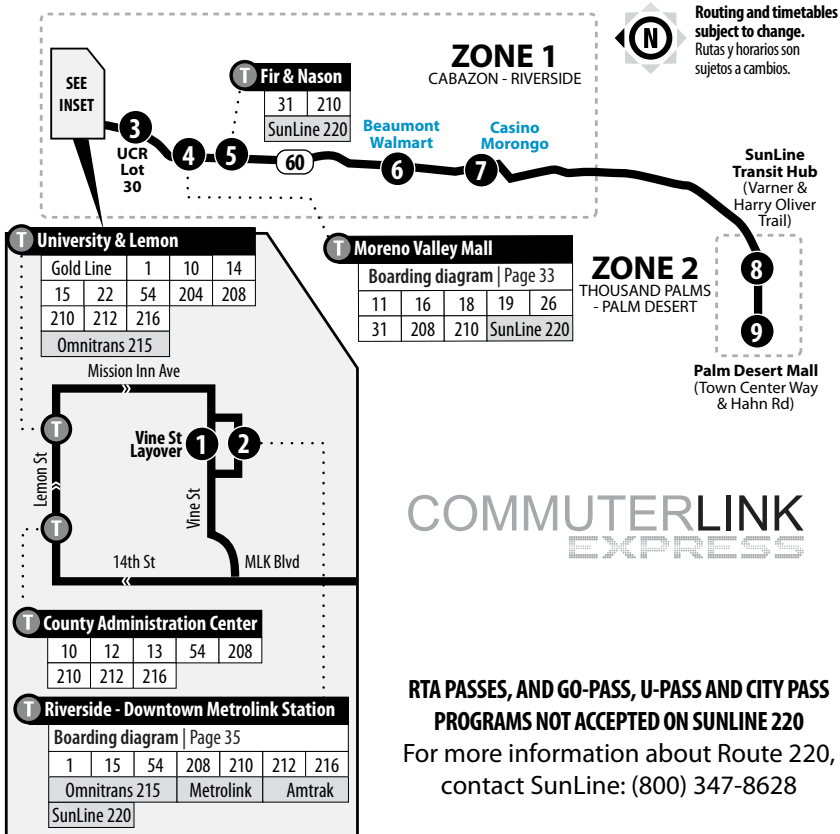

RTA ROUTE 210 / SUNLINE ROUTE 220 FARE GRID

CATEGORIES	CASH FARES			PASSES			
	WITHIN ZONE 1 OR ZONE 2	TRAVELING BETWEEN ZONE 1 AND ZONE 2		1-DAY		30-DAY	
				WITHIN ZONE 1 OR ZONE 2	TRAVELING BETWEEN ZONE 1 AND ZONE 2	WITHIN ZONE 1 OR ZONE 2	TRAVELING BETWEEN ZONE 1 AND ZONE 2
GENERAL / YOUTH	\$3	\$6	\$7	\$14	\$75	\$150	
SENIOR / DISABLED / MEDICARE / CHILD	\$2	\$4	\$5	\$10	\$50	\$100	
	ADDITIONAL CASH FARES REQUIRED WITH VALID MEDIA OR ACCEPTED ID CARDS						
	WITHIN ZONE 1	WITHIN ZONE 2	TRAVELING BETWEEN ZONE 1 AND ZONE 2				
METROLINK TICKETS/PASSES	FREE	\$3	\$3				

SunLine route 220 Schedule effective September 4, 2017

210/220 Weekdays | Westbound to Downtown Riverside

A.M. times are in PLAIN, **P.M. times are in BOLD** | Times are approximate

	Palm Desert Mall	SunLine Transit Hub	Casino Morongo	Beaumont Walmart	Fir & Nason	Moreno Valley Mall	UCR Lot 30	Riverside-Downtown Metrolink Station	Vine St Layover
	9	8	7	6	5	4	3	2	1
210	—	—	—	—	3:40	3:51	—	4:11	4:21
	—	—	—	—	4:10	4:21	—	4:43	4:53
	—	—	—	—	4:36	4:47	—	5:09	5:19
	—	—	—	4:53	5:13	5:24	—	5:50	6:00
220	5:32	5:50	6:28	6:43	7:07	7:20	7:41	7:50	—
	7:57	8:15	8:53	9:08	9:31	9:44	10:02	10:11	—
	3:27	3:45	4:21	4:37	5:02	5:15	5:33	5:42	—