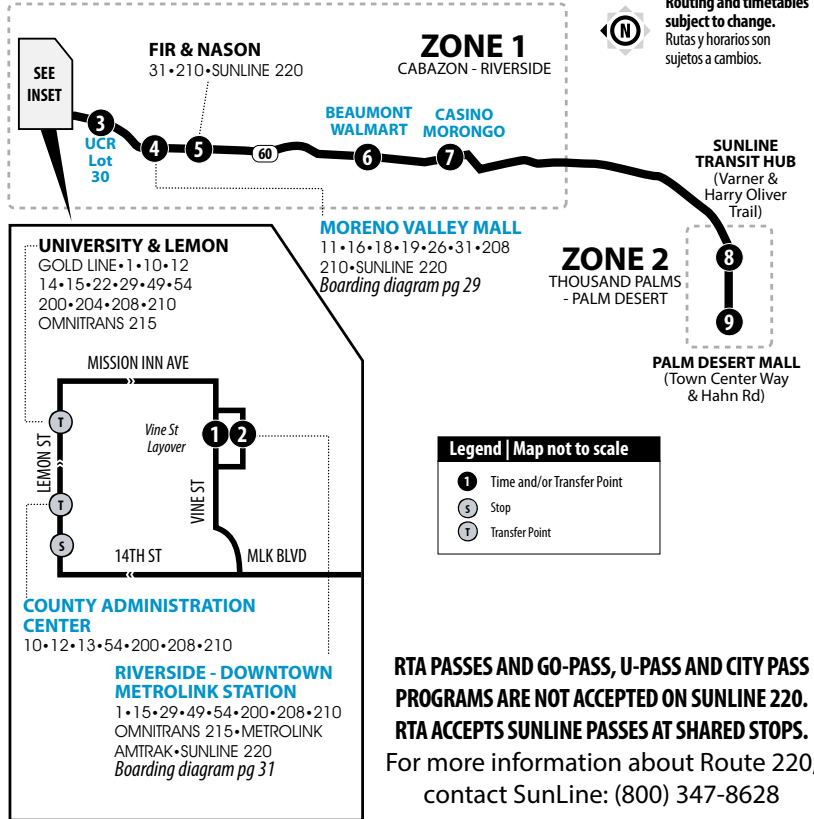

SUNLINE 210 | 220

RIVERSIDE - BEAUMONT - PALM DESERT

Information Center
(951) 565-5002
RiversideTransit.com
RTABus.com

No service on weekends or: Memorial Day, Independence Day, Labor Day, Thanksgiving Day, Christmas Day and New Year's Day.

RTA PASSES AND GO-PASS, U-PASS AND CITY PASS PROGRAMS ARE NOT ACCEPTED ON SUNLINE 220.
RTA ACCEPTS SUNLINE PASSES AT SHARED STOPS.
For more information about Route 220, contact SunLine: (800) 347-8628

COMMUTERLINK
EXPRESS