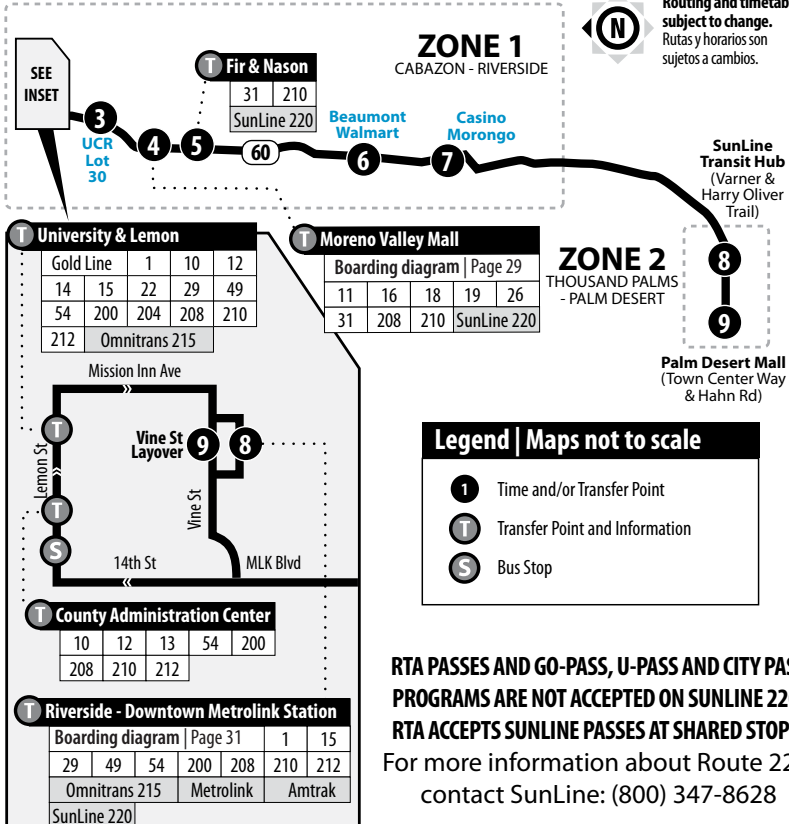

No service on weekends or: Memorial Day, Independence Day, Labor Day, Thanksgiving Day, Christmas Day and New Year's Day.

Routing and timetables subject to change. Rutas y horarios son sujetos a cambios.

RTA PASSES AND GO-PASS, U-PASS AND CITY PASS PROGRAMS ARE NOT ACCEPTED ON SUNLINE 220. RTA ACCEPTS SUNLINE PASSES AT SHARED STOPS.

For more information about Route 220, contact SunLine: (800) 347-8628

RTA ROUTE 210 / SUNLINE ROUTE 220 FARE GRID

CATEGORIES	CASH FARES			PASSES			
	WITHIN ZONE 1 OR ZONE 2	TRAVELING BETWEEN ZONE 1 AND ZONE 2		1-DAY		30-DAY	
	WITHIN ZONE 1 OR ZONE 2	TRAVELING BETWEEN ZONE 1 AND ZONE 2		WITHIN ZONE 1 OR ZONE 2	TRAVELING BETWEEN ZONE 1 AND ZONE 2	WITHIN ZONE 1 OR ZONE 2	TRAVELING BETWEEN ZONE 1 AND ZONE 2
GENERAL / YOUTH	$3	$6		$7	$14	$75	$150
SENIOR / DISABLED / MEDICARE / CHILD	$2	$4		$5	$10	$50	$100
	ADDITIONAL CASH FARES REQUIRED WITH VALID MEDIA OR ACCEPTED ID CARDS						
	WITHIN ZONE 1	WITHIN ZONE 2	TRAVELING BETWEEN ZONE 1 AND ZONE 2				
METROLINK TICKETS/PASSES	FREE	$3	$3				

COMMUTERLINK EXPRESS