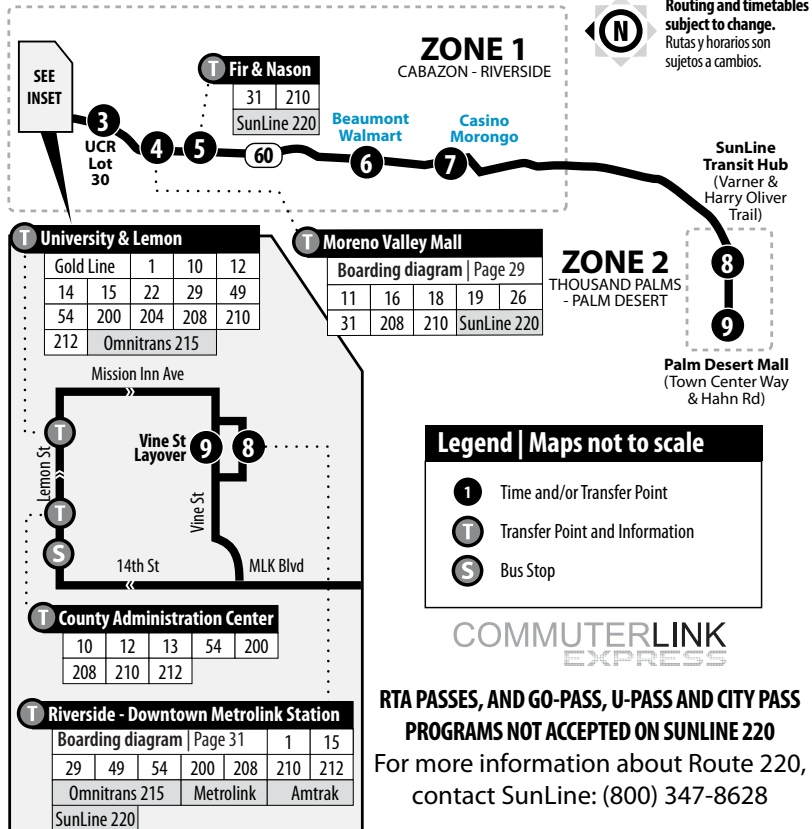

No service on weekends or: Memorial Day, Independence Day, Labor Day, Thanksgiving Day, Christmas Day and New Year's Day.

**RTA ROUTE 210 / SUNLINE ROUTE 220 FARE GRID**

CATEGORIES	CASH FARES		PASSES			
	WITHIN ZONE 1 OR ZONE 2	TRAVELING BETWEEN ZONE 1 AND ZONE 2	1-DAY		30-DAY	
	WITHIN ZONE 1 OR ZONE 2	TRAVELING BETWEEN ZONE 1 AND ZONE 2	WITHIN ZONE 1 OR ZONE 2	TRAVELING BETWEEN ZONE 1 AND ZONE 2	WITHIN ZONE 1 OR ZONE 2	TRAVELING BETWEEN ZONE 1 AND ZONE 2
GENERAL / YOUTH	\$3	\$6	\$7	\$14	\$75	\$150
SENIOR / DISABLED / MEDICARE / CHILD	\$2	\$4	\$5	\$10	\$50	\$100
	<b>ADDITIONAL CASH FARES REQUIRED WITH VALID MEDIA OR ACCEPTED ID CARDS</b>					
	WITHIN ZONE 1	WITHIN ZONE 2	TRAVELING BETWEEN ZONE 1 AND ZONE 2			
METROLINK TICKETS/PASSES	FREE	\$3	\$3			

## Weekdays | Westbound to Downtown Riverside

A.M. times are in PLAIN, **P.M. times are in BOLD** | Times are approximate

	Palm Desert Mall	SunLine Transit Hub	Casino Morongo	Beaumont Walmart	Fir & Nason	Moreno Valley Mall	UCR Lot 30	Riverside-Downtown Metrolink Station	Vine St Layover (Bay A)
	<b>9</b>	<b>8</b>	<b>7</b>	<b>6</b>	<b>5</b>	<b>4</b>	<b>3</b>	<b>2</b>	<b>1</b>
<b>210</b>	—	—	—	—	3:40	3:51	—	4:11	4:21
	—	—	—	—	4:10	4:21	—	4:43	4:53
	—	—	—	—	4:36	4:47	—	5:09	5:19
	—	—	—	4:53	5:13	5:24	—	5:50	6:00
<b>220</b>	5:50	6:03	6:36	6:50	7:12	7:28	7:50	8:00	—
	8:00	8:17	8:53	9:11	9:36	9:50	10:06	10:15	—
	<b>3:25</b>	<b>3:43</b>	<b>4:19</b>	<b>4:38</b>	<b>5:05</b>	<b>5:19</b>	<b>5:35</b>	<b>5:45</b>	—