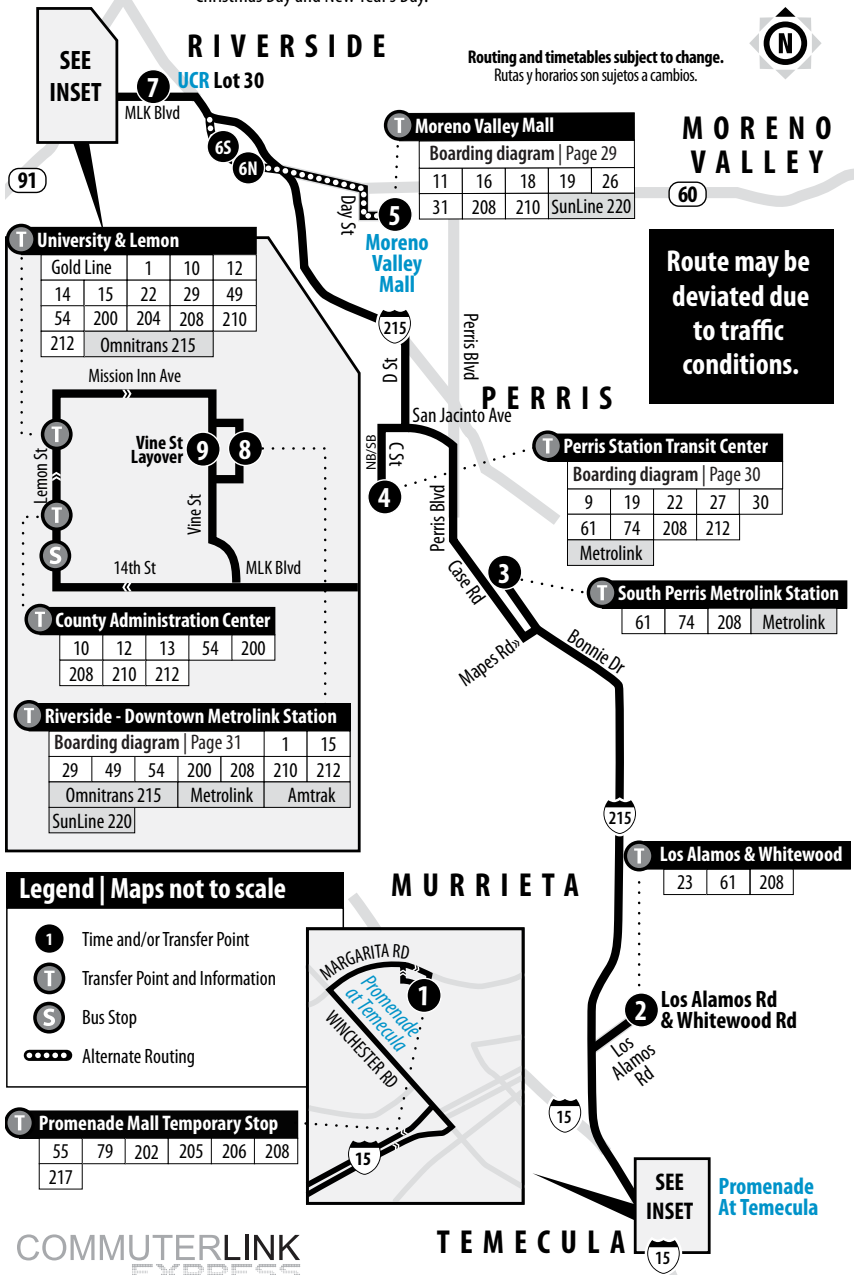

### MORENO VALLEY

**T Moreno Valley Mall**

Boarding diagram | Page 29

11	16	18	19	26
31	208	210	SunLine 220	

**Route may be deviated due to traffic conditions.**

**T University & Lemon**

Gold Line	1	10	12
14	15	22	29
54	200	204	208
212	OmniTrans 215		

**T County Administration Center**

10	12	13	54	200
208	210	212		

**T Riverside - Downtown Metrolink Station**

Boarding diagram | Page 31

	1	15
29	49	54
200	208	210
212	SunLine 220	
OmniTrans 215		Metrolink
		Amtrak

### TEMECULA

A.M. times are in PLAIN, **P.M. times are in BOLD** | Times are approximate

Promenade Mall Temporary Stop	Los Alamos & Whitewood	South Perris Metrolink Station	Perris Station Transit Center	Moreno Valley Mall	Sycamore Canyon & Eastridge	UCR Lot 30	Riverside-Downtown Metrolink Station	Vine St Layover (Bay A)
1	2	3	4	5	6N	7	8	9
3:30	3:40	4:00	4:13	—	—	—	4:38	4:50
4:46	4:56	5:16	5:28	—	—	—	6:03	6:15
5:41	5:53	6:13	6:28	—	—	7:05	7:17	7:29
6:16	6:28	6:48	7:03	—	—	7:45	7:57	8:09
<b>2:49</b>	<b>3:04</b>	<b>3:29</b>	<b>3:47</b>	<b>4:12</b>	<b>4:21</b>	—	<b>4:41</b>	<b>4:53</b>
<b>3:39</b>	<b>3:54</b>	<b>4:19</b>	<b>4:37</b>	<b>5:02</b>	<b>5:11</b>	—	<b>5:31</b>	<b>5:43</b>