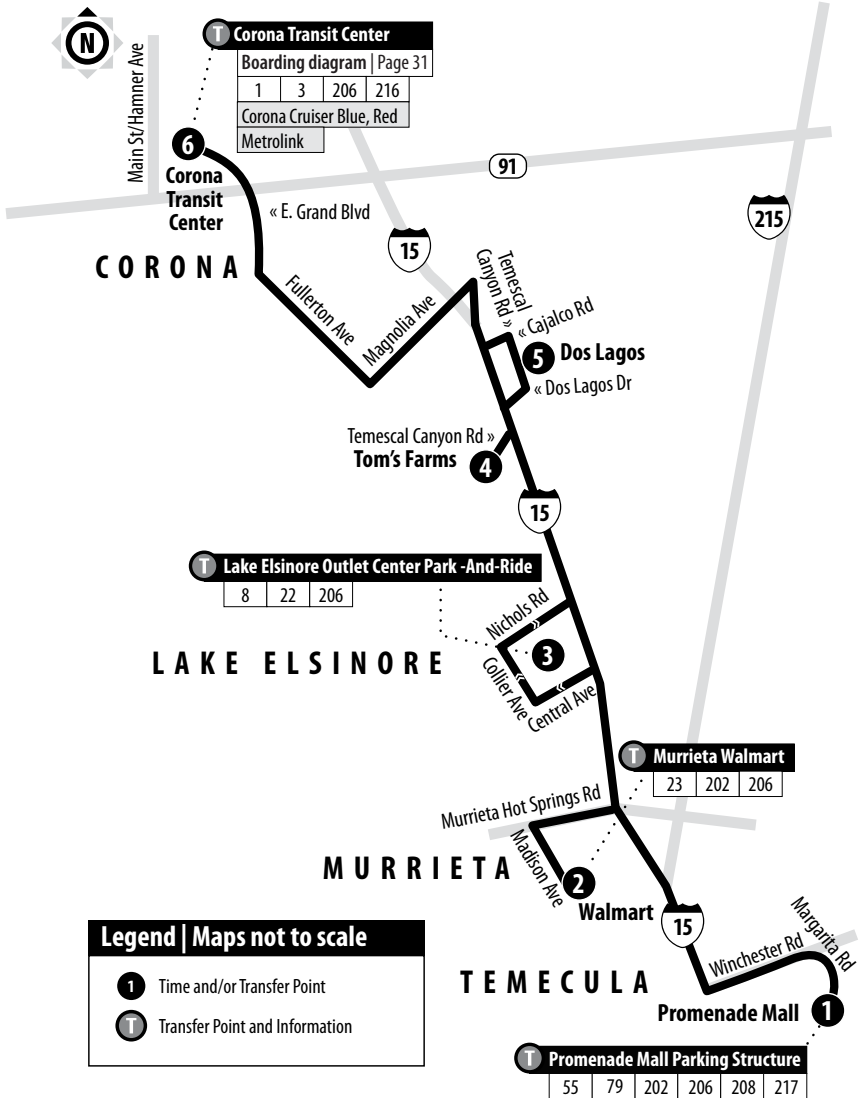

206

Temecula - Murrieta - Lake Elsinore - Corona Transit Center

Information Center
(951) 565-5002
Web site
www.RiversideTransit.com

Routing and timetables
subject to change.
Rutas y horarios son
sujetos a cambios.

No service on weekends or: Memorial Day, Independence Day, Labor Day, Thanksgiving Day, Christmas Day and New Year's Day.

COMMUTERLINK
EXPRESS