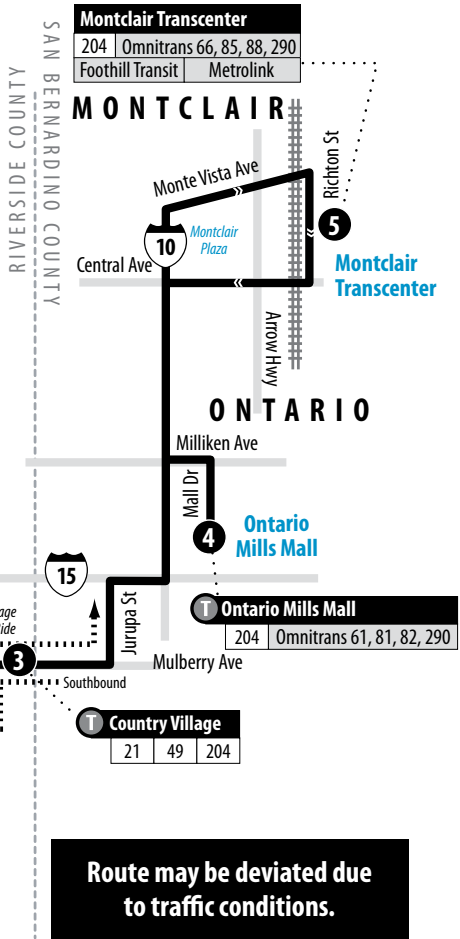

T Market & University

1	12	13	14	15	
22	29	49	54	204	

2N

25

T UCR Extension

« Iowa Ave
« Linden St
« Canyon Crest Dr

T UCR at Bannockburn

Gold Line	1	
16	51	52
204		

T Iowa at University

Gold Line	1	14
16	51	204

Route may be deviated due to traffic conditions.

Legend | Maps not to scale

- 1** Time and/or Transfer Point
- T** Transfer Point and Information
- S** Stop

204

Weekdays | Northbound to Ontario Mills Mall & Montclair Transcenter

A.M. times are in PLAIN, **P.M. times are in BOLD** | Times are approximate

* Trip starts two minutes earlier from University & Lemon

UCR at Bannockburn	Market & University	Country Village	Ontario Mills Mall	Montclair Transcenter
1	2N	3	4	5
—	4:20*	4:34	4:51	5:09
—	5:15*	5:29	5:46	6:08
—	6:00*	6:17	6:34	6:56
6:46	7:00	7:14	7:31	7:53
1:50	2:07	2:21	2:40	3:02
2:55	3:12	3:26	3:45	4:07
3:45	4:02	4:16	4:35	4:57
5:02	5:19	5:36	5:55	6:17
6:13	6:28	6:42	6:59	7:17

204

Weekdays | Southbound to Downtown Riverside & UCR

A.M. times are in PLAIN, **P.M. times are in BOLD** | Times are approximate

Montclair Transcenter	Ontario Mills Mall	Country Village	University & Market	UCR at Bannockburn
5	4	3	2S	1
5:24	5:43	6:02	6:18	6:33
6:24	6:43	7:02	7:18	7:33
7:15	7:34	7:56	8:13	8:28
8:09	8:28	8:50	9:07	9:22
3:17	3:42	4:07	4:29	4:47
4:17	4:42	5:07	5:35	5:53
5:12	5:40	6:00	6:22	6:42
6:33	6:55	7:15	7:32	7:47
7:36	7:58	8:17	8:34	8:47