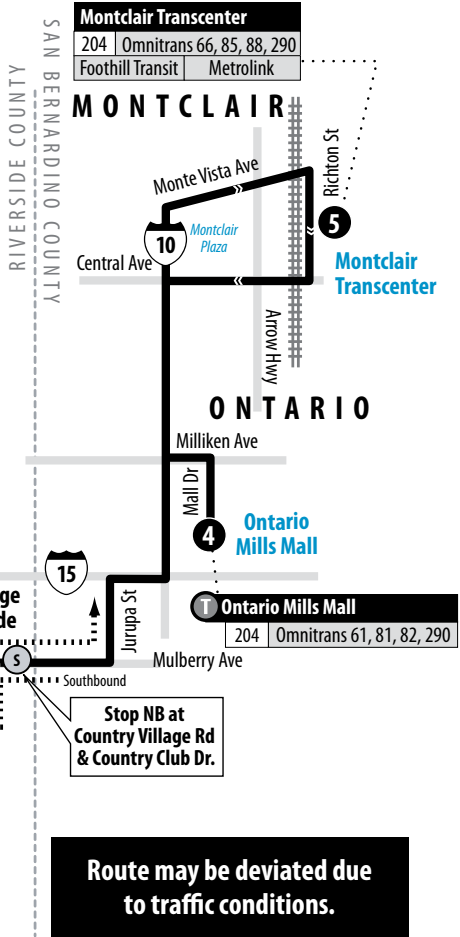

T Market & University

	1	12	13	14	15
	22	29	49	54	204

T UCR Extension

« Iowa Ave
« Linden St
« Canyon Crest Dr

T UCR at Bannockburn

Gold Line	1
	16 51 52
	204

T Iowa at University

Gold Line	1	14
	16	51 52 204

Route may be deviated due to traffic conditions.

Legend | Maps not to scale

- 1** Time and/or Transfer Point
- T** Transfer Point and Information
- S** Stop

204

Weekdays | Northbound to Ontario Mills Mall & Montclair Transcenter

A.M. times are in PLAIN, **P.M. times are in BOLD** | Times are approximate

* Trip starts 2 minutes earlier from University & Lemon

UCR at Bannockburn	Market & University	Country Village Park-And-Ride	Ontario Mills Mall	Montclair Transcenter
1	2N	3	4	5
—	4:20*	4:34	4:51	5:09
—	5:15*	5:29	5:46	6:08
—	6:00*	6:17	6:34	6:56
6:46	7:00	7:14	7:31	7:53
1:50	2:07	2:21	2:40	3:02
2:55	3:12	3:26	3:45	4:07
3:45	4:02	4:16	4:35	4:57
5:02	5:19	5:36	5:55	6:17
6:13	6:28	6:42	6:59	7:17

204

Weekdays | Southbound to Downtown Riverside & UCR

A.M. times are in PLAIN, **P.M. times are in BOLD** | Times are approximate

Montclair Transcenter	Ontario Mills Mall	Country Village Park-And-Ride	University & Market	UCR at Bannockburn
5	4	3	2S	1
5:24	5:43	6:02	6:18	6:33
6:24	6:43	7:02	7:18	7:33
7:15	7:34	7:56	8:13	8:28
8:09	8:28	8:50	9:07	9:22
3:17	3:42	4:07	4:29	4:47
4:17	4:42	5:07	5:35	5:53
5:12	5:40	6:00	6:22	6:42
6:33	6:55	7:15	7:32	7:47
7:36	7:58	8:17	8:34	8:47