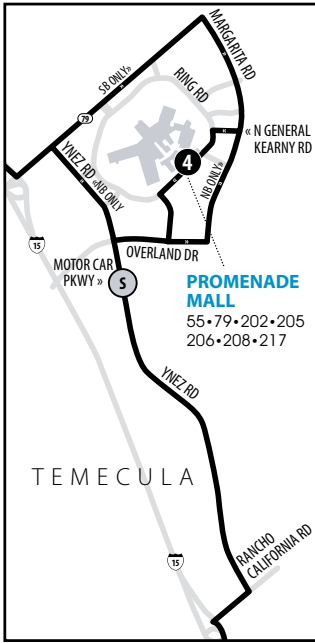

No service on: Memorial Day, Thanksgiving Day, Christmas Day and New Year's Day.

Routing and timetables subject to change.
Rutas y horarios son sujetos a cambios.

MURRIETA

RIVERSIDE COUNTY
SAN DIEGO COUNTY

Route may be deviated due to traffic conditions.

202 Weekdays | Southbound to Oceanside Transit Center

A.M. times are in PLAIN, **P.M. times are in BOLD** | Times are approximate.

Mulligans Murrieta	Promenade Mall	Park And Ride I-15 & Hwy 76	Town Center North	Oceanside Transit Center
5	4	3	2	1
3:39	3:49	4:09	4:25	4:39
5:03	5:15	5:40	6:03	6:25
—	5:56	6:21	6:46	7:08
3:45	3:59	4:21	4:44	5:06
5:04	5:23	5:47	6:10	6:30

202 Weekdays | Northbound to Temecula and Mulligans Murrieta

A.M. times are in PLAIN, **P.M. times are in BOLD** | Times are approximate.

Oceanside Transit Center	Town Center North	Park And Ride I-15 & Hwy 76	Promenade Mall	Mulligans Murrieta
1	2	3	4	5
4:49	5:03	5:23	5:46	—
6:36	6:51	7:14	7:38	7:53
7:38	7:53	8:16	8:40	8:55
The 7:38 a.m. trip will wait for the 7:26 a.m. Sprinter and 7:20 a.m. Coaster trains to arrive, but no later than 7:58 a.m. before departing the Oceanside Transit Center.				
5:36	5:58	6:22	6:58	7:13
The 5:36 p.m. trip will wait for the 5:26 p.m. Sprinter, 5:28 p.m. Coaster, and 5:28 p.m. Metrolink trains to arrive, but no later than 5:50 p.m. before departing the Oceanside Transit Center.				
6:50	7:07	7:27	7:54	8:09
The 6:50 p.m. trip will wait for the 6:26 p.m. Sprinter, 6:37 p.m. Metrolink, and 6:45 p.m. Coaster trains to arrive. If your train is delayed, please call RTA Customer Information Center at 951-565-5002 to ensure the bus waits.				