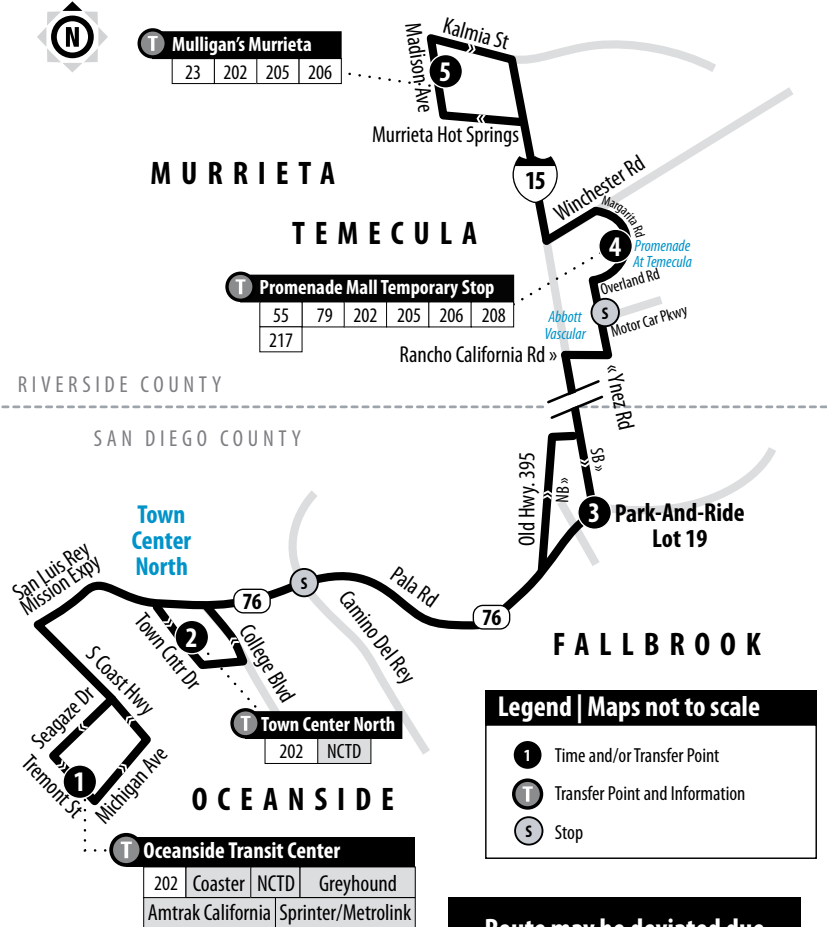

202 Weekdays | Southbound to Oceanside Transit Center

A.M. times are in PLAIN, **P.M. times are in BOLD** | Times are approximate.

Mulligans Murrieta	Promenade Mall Temporary Stop	Park And Ride I-15 & Hwy 76	Town Center North	Oceanside Transit Center
5	4	3	2	1
3:39	3:49	4:09	4:25	4:39
4:24	4:34	4:56	5:14	5:29
5:03	5:15	5:40	6:03	6:25
—	5:56	6:21	6:46	7:08
BEACH BUS: Summer service will operate June 18th, 2018 through September 3rd, 2018				
8:10	8:23	8:45	9:08	9:27
11:08	11:21	11:43	12:06	12:25
2:16	2:29	2:51	3:14	3:33
3:45	3:59	4:21	4:44	5:06
4:13	4:27	4:49	5:14	5:34
5:04	5:23	5:47	6:10	6:30

202 Weekends | Northbound to Temecula

A.M. times are in PLAIN, **P.M. times are in BOLD** | Times are approximate.

Oceanside Transit Center	Town Center North	Park And Ride I-15 & Hwy 76	Promenade Mall Temporary Stop
1	2	3	4
BEACH BUS: Summer service will operate June 18th, 2018 through September 3rd, 2018			
10:15	10:30	10:50	11:20
12:15	12:30	12:50	1:20
2:45	3:00	3:20	3:50
4:45	5:00	5:20	5:50