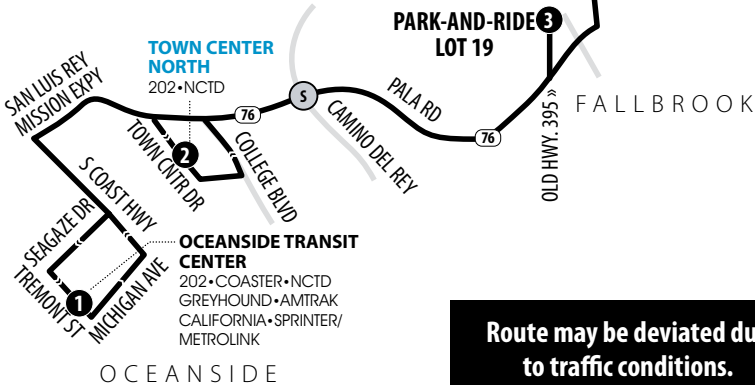

No service on: Memorial Day, Thanksgiving Day, Christmas Day and New Year's Day.

Routing and timetables subject to change.
Rutas y horarios son sujetos a cambios.

MURRIETA

RIVERSIDE COUNTY
SAN DIEGO COUNTY

Route may be deviated due to traffic conditions.

202 Weekdays | Southbound to Oceanside Transit Center

A.M. times are in PLAIN, **P.M. times are in BOLD** | Times are approximate.

Mulligans Murrieta	Promenade Mall	Park And Ride I-15 & Hwy 76	Town Center North	Oceanside Transit Center
5	4	3	2	1
3:39	3:49	4:09	4:25	4:39
5:03	5:15	5:40	6:03	6:25
—	5:56	6:21	6:46	7:08
3:45	3:59	4:21	4:44	5:06
5:04	5:23	5:47	6:10	6:30

202 Weekdays | Northbound to Temecula and Mulligans Murrieta

A.M. times are in PLAIN, **P.M. times are in BOLD** | Times are approximate.

Oceanside Transit Center	Town Center North	Park And Ride I-15 & Hwy 76	Promenade Mall	Mulligans Murrieta
1	2	3	4	5
4:49	5:03	5:23	5:46	—
6:36	6:51	7:14	7:38	7:53
7:38	7:53	8:16	8:40	8:55
The 7:38 a.m. trip will wait for the 7:26 a.m. Sprinter and 7:20 a.m. Coaster trains to arrive, but no later than 7:58 a.m. before departing the Oceanside Transit Center.				
5:36	5:58	6:22	6:58	7:13
The 5:36 p.m. trip will wait for the 5:26 p.m. Sprinter, 5:28 p.m. Coaster, and 5:28 p.m. Metrolink trains to arrive, but no later than 5:50 p.m. before departing the Oceanside Transit Center.				
6:50	7:07	7:27	7:54	8:09
The 6:50 p.m. trip will wait for the 6:26 p.m. Sprinter, 6:37 p.m. Metrolink, and 6:45 p.m. Coaster trains to arrive. If your train is delayed, please call RTA Customer Information Center at 951-565-5002 to ensure the bus waits.				