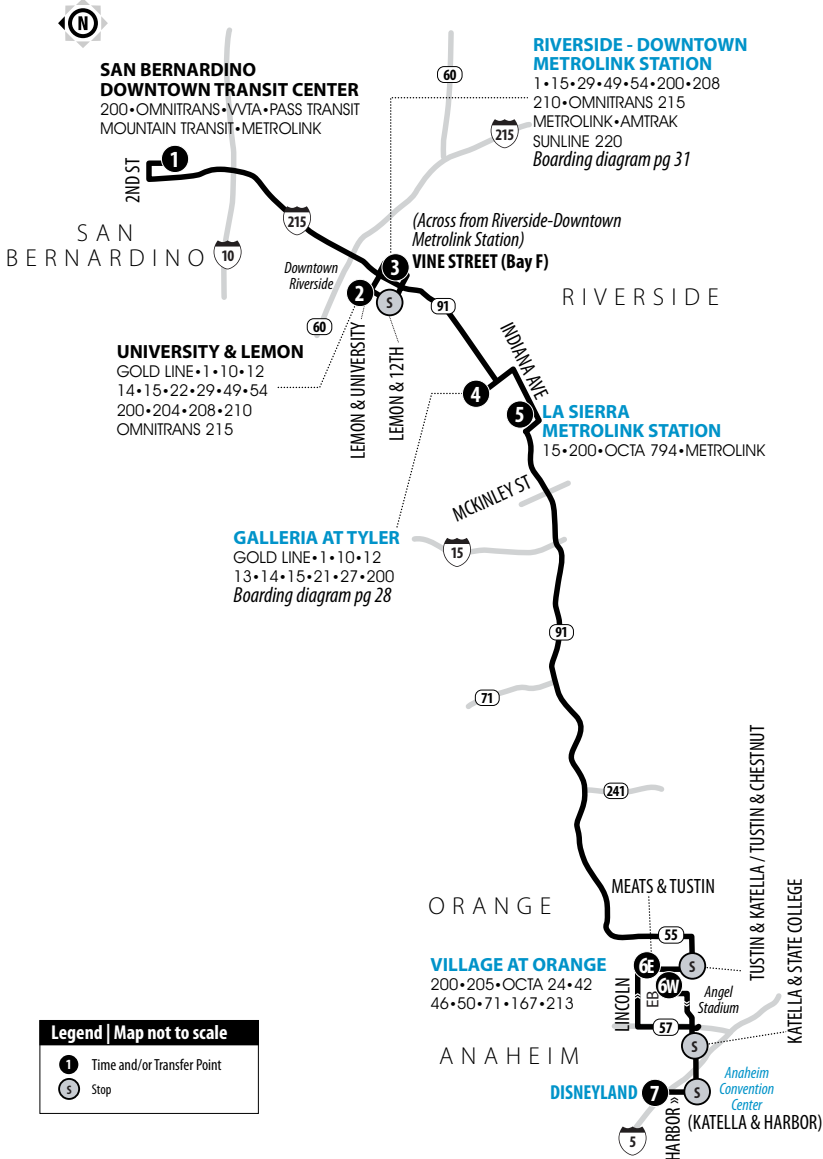

200

SAN BERNARDINO - RIVERSIDE - ANAHEIM

Information Center
(951) 565-5002
RiversideTransit.com
RTABus.com

Routing and timetables subject to change.
Rutas y horarios son sujetos a cambios.

Sunday service on: Memorial Day, Independence Day, Labor Day, Thanksgiving Day, Christmas Day and New Year's Day. On these holidays, the Route 200 bus will not enter the San Bernardino Downtown Transit Center and instead will stop just outside the center on W. Rialto Ave.

200 Weekends | Westbound to Anaheim

A.M. times are in PLAIN, **P.M. times are in BOLD** | Times are approximate.

San Bernardino Downtown Transit Center	Lemon & University (Downtown Riverside)	Riverside-Downtown Metrolink Station (Vine St Bay F)	Galleria at Tyler	La Sierra Metrolink Station	Meats & Tustin	Disneyland
1	2	3	4	5	6W	7
6:00	6:22	6:26	6:44	6:50	7:24	7:46
7:36	7:58	8:02	8:20	8:26	9:02	9:26
9:11	9:33	9:37	9:55	10:01	10:37	11:01
10:42	11:04	11:08	11:26	11:32	12:10	12:34
12:22	12:44	12:48	1:06	1:12	1:50	2:14
2:08	2:30	2:34	2:52	2:58	3:36	4:00
3:30	3:52	3:56	4:14	4:20	4:56	5:20
5:30	5:52	5:56	6:14	6:20	6:56	7:20
7:30	7:50	7:54	8:12	8:18	8:50	9:12