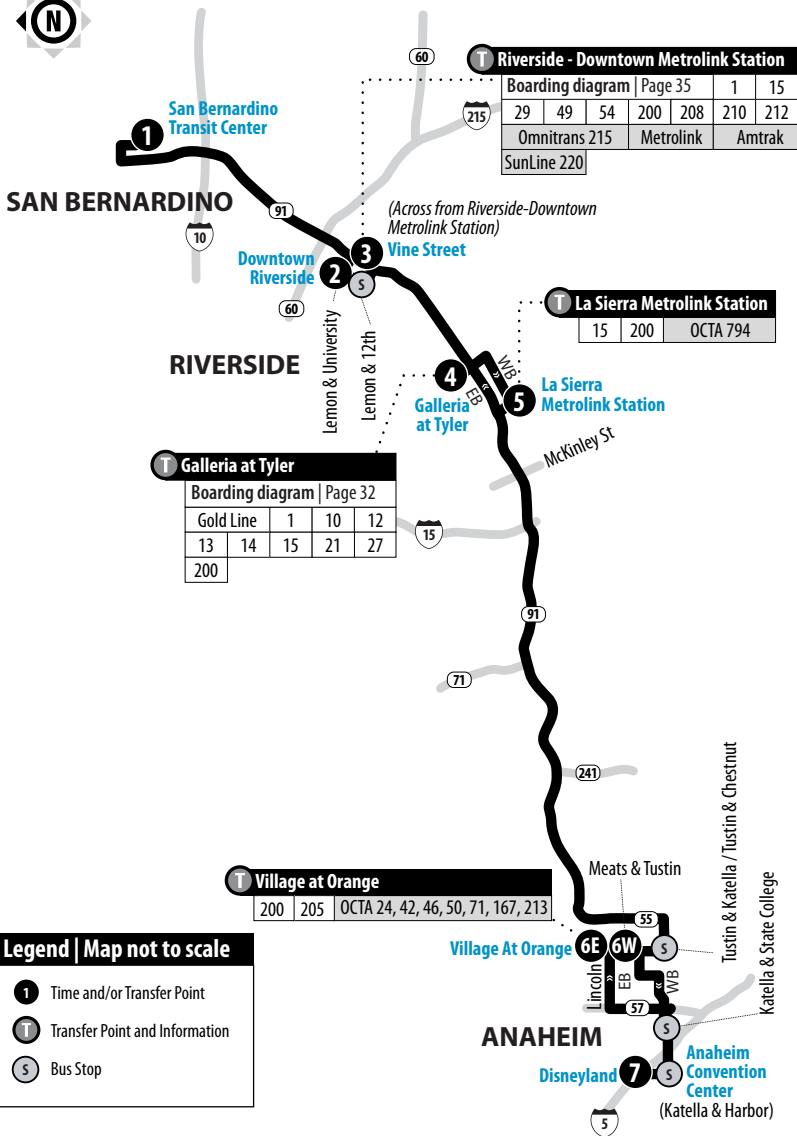

Legend | Map not to scale

- 1** Time and/or Transfer Point
- T** Transfer Point and Information
- S** Bus Stop

A.M. times are in PLAIN, **P.M. times are in BOLD** | Times are approximate.

San Bernardino Downtown Transit Center	Lemon & University (Downtown Riverside)	Vine Street	Galleria at Tyler	La Sierra Metrolink Station	Meats & Tustin	Disneyland
1	2	3	4	5	6W	7
3:42	4:01	4:04	4:16	4:23	5:08	5:27
4:40	5:00	5:04	5:16	5:23	6:13	6:32
5:40	6:00	6:04	6:16	6:23	7:13	7:32
6:35	6:55	6:59	7:11	7:18	8:08	8:27
7:35	7:55	7:59	8:11	8:18	9:08	9:27
8:30	8:50	8:54	9:06	9:13	9:58	10:17
9:30	9:50	9:54	10:06	10:13	10:58	11:17
10:25	10:45	10:49	11:01	11:08	11:53	12:12
11:20	11:40	11:44	11:58	12:08	12:50	1:09
12:15	12:35	12:39	12:53	1:03	1:45	2:04
1:05	1:25	1:29	1:43	1:53	2:35	2:54
2:10	2:30	2:34	2:48	2:58	3:40	3:59
3:10	3:30	3:34	3:48	3:58	4:40	4:59
4:20	4:40	4:44	4:58	5:08	5:50	6:09
5:18	5:38	5:42	5:56	6:06	6:48	7:07
6:10	6:30	6:34	6:48	6:56	7:38	7:57
7:10	7:30	7:34	7:48	7:56	8:38	8:57

200 Weekends | Westbound to Anaheim

A.M. times are in PLAIN, **P.M. times are in BOLD** | Times are approximate.

San Bernardino Downtown Transit Center	Lemon & University (Downtown Riverside)	Vine Street	Galleria at Tyler	La Sierra Metrolink Station	Meats at Village at Orange	Disneyland
1	2	3	4	5	6W	7
6:00	6:20	6:24	6:36	6:43	7:23	7:42
8:10	8:30	8:34	8:46	8:53	9:33	9:52
9:10	9:30	9:34	9:46	9:53	10:33	10:52
10:25	10:45	10:49	11:01	11:08	11:48	12:07
12:35	12:55	12:59	1:11	1:18	1:58	2:17
1:35	1:55	1:59	2:11	2:18	2:58	3:17
2:40	3:00	3:04	3:16	3:23	4:03	4:22
4:55	5:15	5:19	5:31	5:38	6:18	6:37
6:55	7:15	7:19	7:31	7:38	8:16	8:35