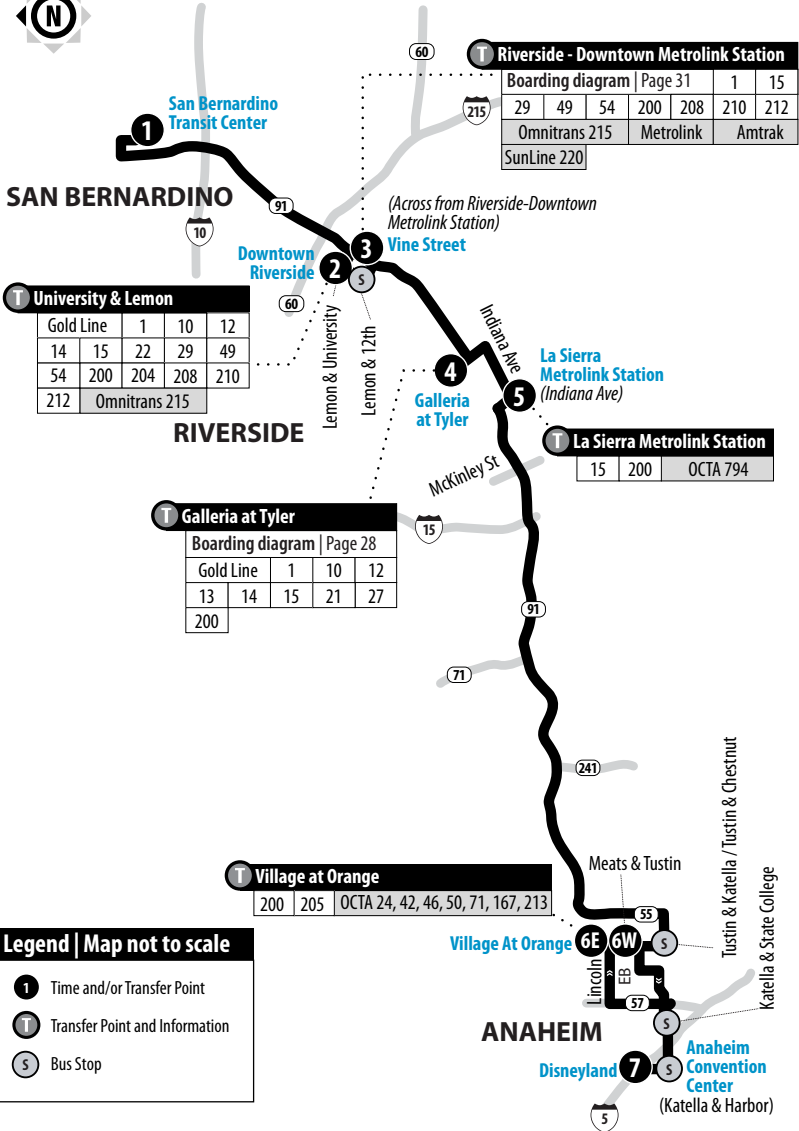

Routing and timetables
subject to change.
Rutas y horarios son
sujetos a cambios.

Sunday service on: Memorial Day, Independence Day, Labor Day, Thanksgiving Day, Christmas Day and New Year's Day.