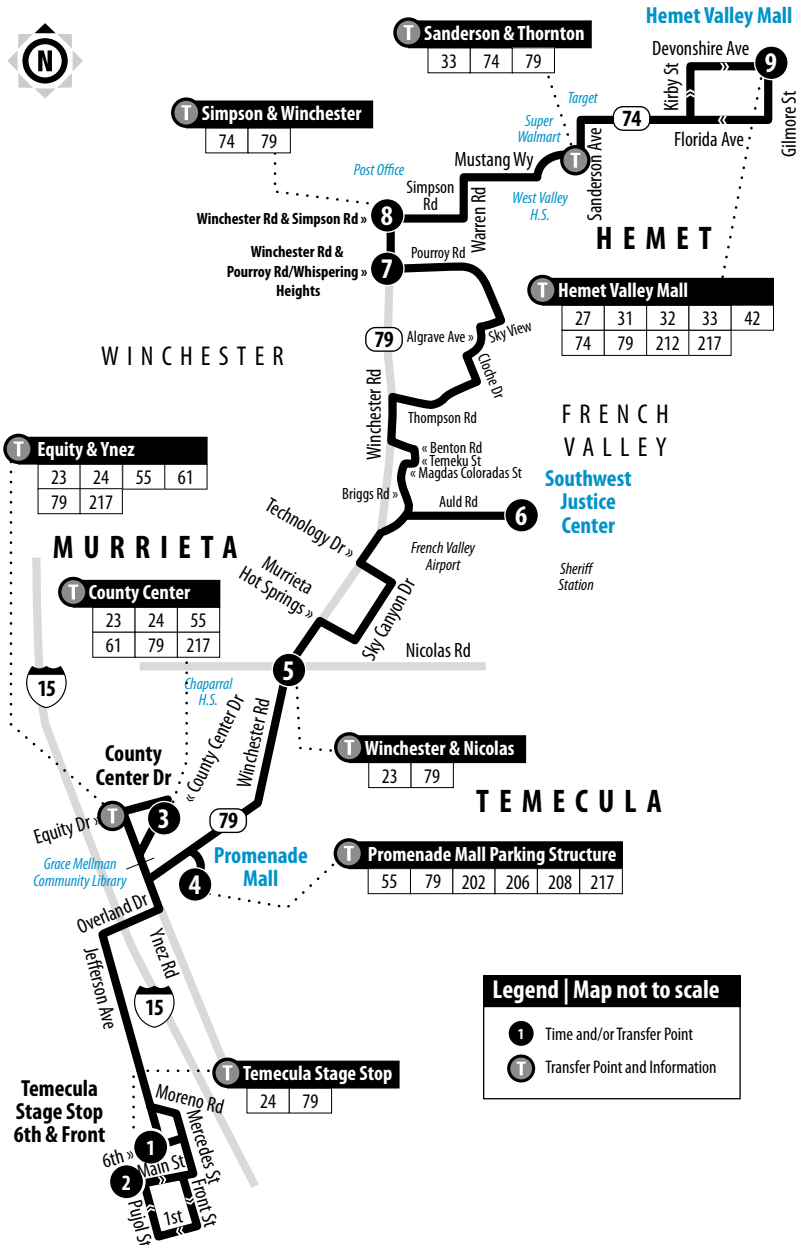

Routing and timetables
subject to change.
Rutas y horarios son
sujetos a cambios.

No service on Sundays or: Memorial Day, Independence Day, Labor Day, Thanksgiving Day, Christmas Day and New Year's Day.

1 Sanderson & Thornton

33	74	79

1 Simpson & Winchester

74	79

Hemet Valley Mall

27	31	32	33	42
74	79	212	217	

1 Equity & Ynez

23	24	55	61
79	217		

1 County Center

23	24	55
61	79	217

1 Winchester & Nicolas

23	79

1 Promenade Mall Parking Structure

55	79	202	206	208	217

1 Temecula Stage Stop

24	79

Legend | Map not to scale

- **1** Time and/or Transfer Point
- **T** Transfer Point and Information