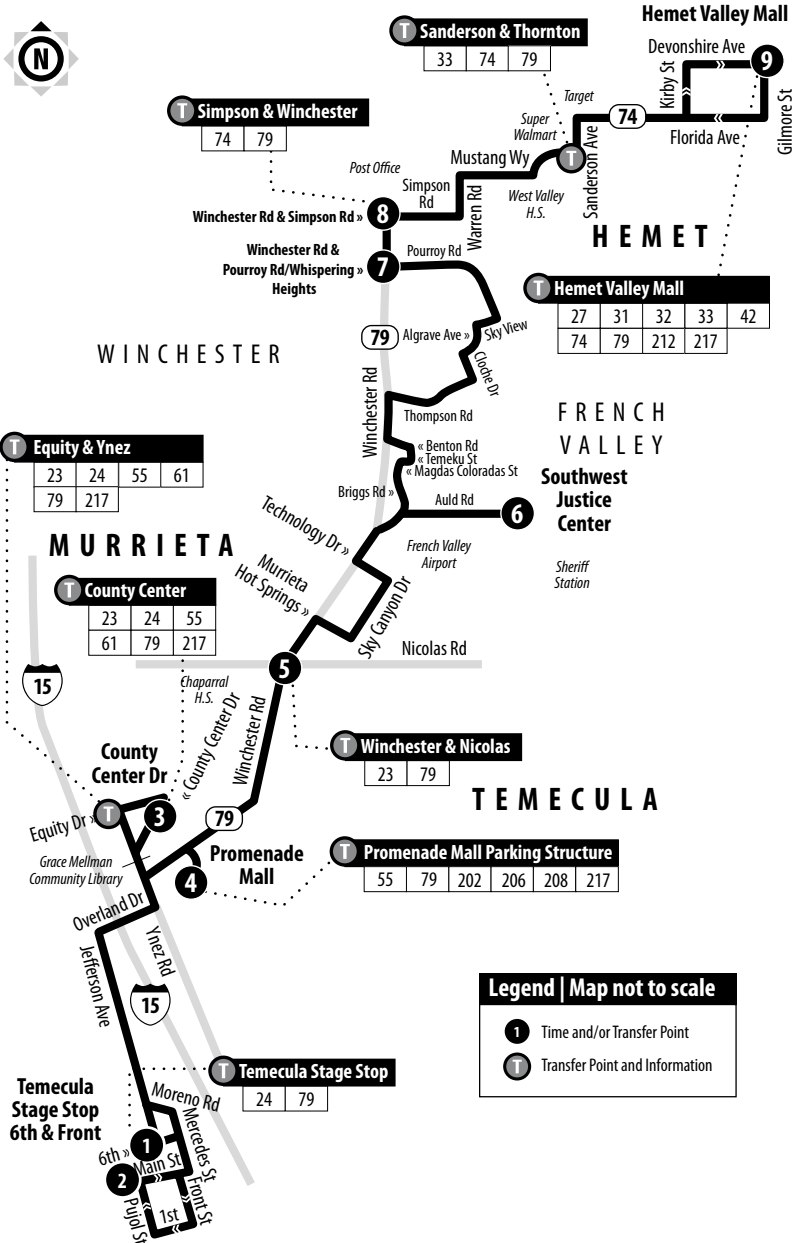

**Legend | Map not to scale**

- I** Time and/or Transfer Point
- T** Transfer Point and Information

## Saturdays | Southbound to Temecula

A.M. times are in PLAIN, **P.M. times are in BOLD** | Times are approximate

Hemet Valley Mall	Simpson & Winchester	Winchester & Pourroy	Southwest Justice Center	Winchester & Nicolas	Promenade Mall Parking Structure	County Center
<b>9</b>	<b>8</b>	<b>7</b>	<b>6</b>	<b>5</b>	<b>4</b>	<b>3</b>
6:14	6:29	6:39	6:49	7:01	7:07	7:15
7:14	7:29	7:39	7:49	8:01	8:07	8:15
8:14	8:29	8:39	8:49	9:01	9:07	9:15
9:07	9:27	9:37	9:47	10:00	10:07	10:15
10:07	10:27	10:37	10:47	11:00	11:07	11:15
11:05	11:27	11:37	11:47	<b>12:00</b>	<b>12:07</b>	<b>12:15</b>
<b>12:05</b>	<b>12:27</b>	<b>12:37</b>	<b>12:47</b>	<b>1:00</b>	<b>1:07</b>	<b>1:15</b>
<b>1:05</b>	<b>1:27</b>	<b>1:37</b>	<b>1:47</b>	<b>2:00</b>	<b>2:07</b>	<b>2:15</b>
<b>2:05</b>	<b>2:27</b>	<b>2:37</b>	<b>2:47</b>	<b>3:00</b>	<b>3:07</b>	<b>3:15</b>
<b>3:05</b>	<b>3:27</b>	<b>3:37</b>	<b>3:47</b>	<b>4:00</b>	<b>4:07</b>	<b>4:15</b>
<b>4:05</b>	<b>4:27</b>	<b>4:37</b>	<b>4:47</b>	<b>5:00</b>	<b>5:07</b>	<b>5:15</b>
<b>5:10</b>	<b>5:29</b>	<b>5:39</b>	<b>5:50</b>	<b>6:00</b>	<b>6:07</b>	<b>6:15</b>
<b>6:10</b>	<b>6:29</b>	<b>6:39</b>	<b>6:50</b>	<b>7:00</b>	<b>7:07</b>	<b>7:15</b>