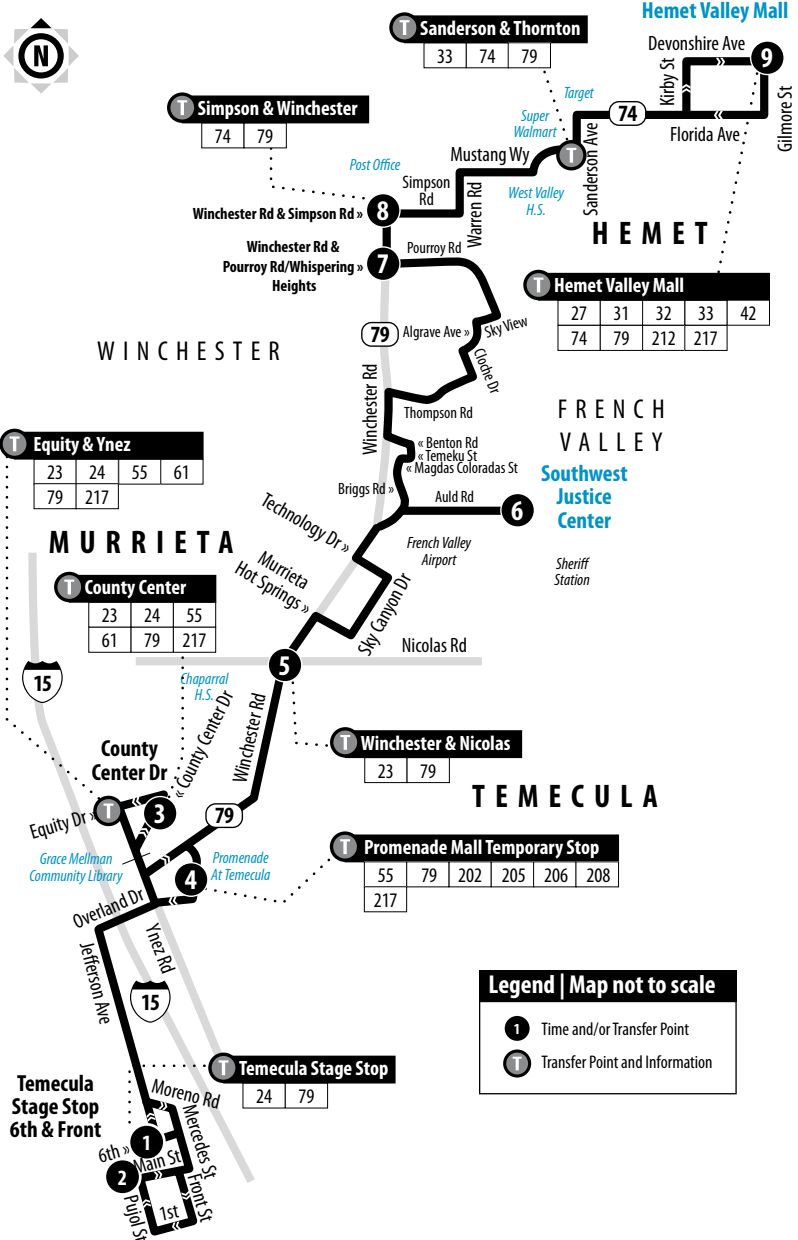

79

Hemet - Winchester - Temecula

Information Center
(951) 565-5002
RiversideTransit.com
RTABus.com

Routing and timetables
subject to change.
Rutas y horarios son
sujetos a cambios.

No service on Sundays or: Memorial Day, Independence Day, Labor Day, Thanksgiving Day, Christmas Day and New Year's Day.