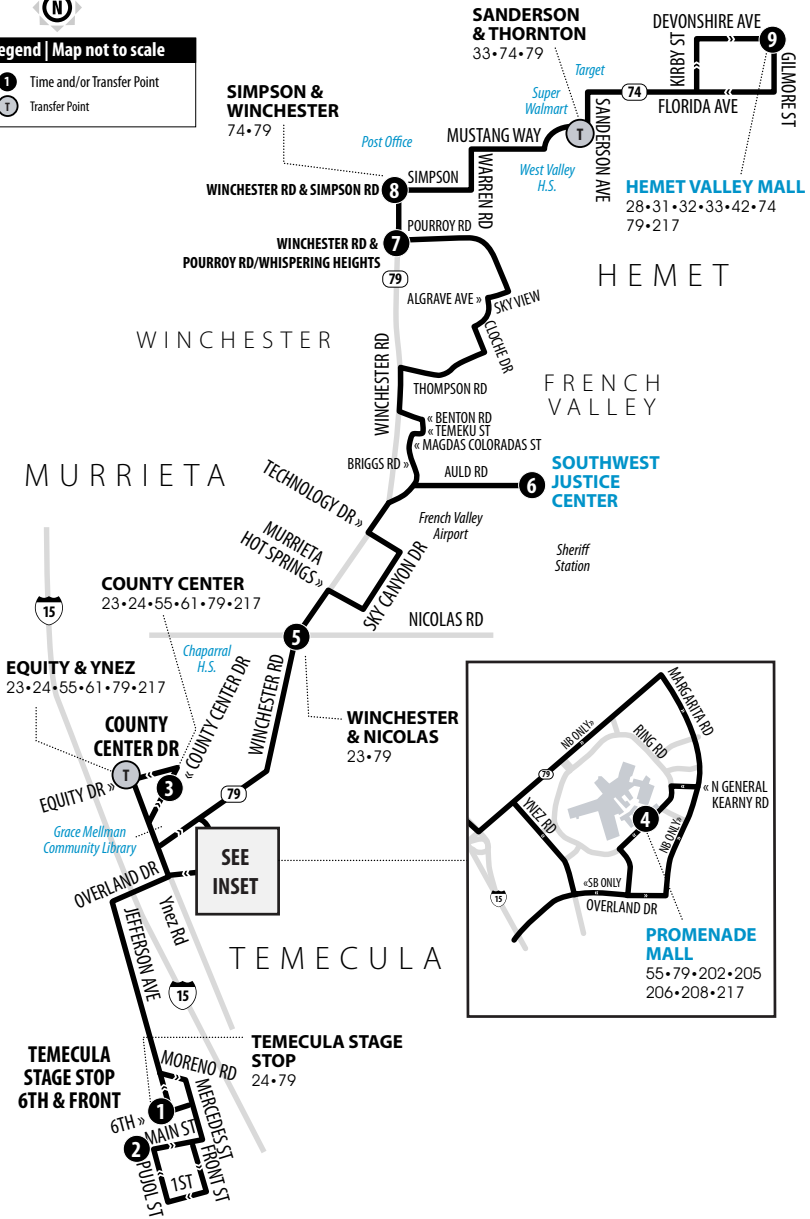

### Legend | Map not to scale

- 1** Time and/or Transfer Point
- T** Transfer Point

## Weekends | Southbound to Temecula (County Center)

A.M. times are in PLAIN, **P.M. times are in BOLD** | Times are approximate

Hemet Valley Mall	Simpson & Winchester	Pourroy & Winchester	Southwest Justice Center	Winchester & Nicolas	Promenade Mall	County Center
<b>9</b>	<b>8</b>	<b>7</b>	<b>6</b>	<b>5</b>	<b>4</b>	<b>3</b>
6:07	6:23	6:32	6:43	6:53	6:58	7:04
7:33	7:51	8:01	8:13	8:24	8:29	8:37
8:40	8:58	9:08	9:20	9:33	9:38	9:46
10:11	10:30	10:40	10:53	11:06	11:13	11:21
11:34	11:55	<b>12:07</b>	<b>12:20</b>	<b>12:33</b>	<b>12:42</b>	<b>12:50</b>
<b>12:54</b>	<b>1:15</b>	<b>1:25</b>	<b>1:38</b>	<b>1:53</b>	<b>2:02</b>	<b>2:10</b>
<b>2:32</b>	<b>2:53</b>	<b>3:03</b>	<b>3:16</b>	<b>3:31</b>	<b>3:40</b>	<b>3:48</b>
<b>3:53</b>	<b>4:14</b>	<b>4:24</b>	<b>4:37</b>	<b>4:52</b>	<b>5:01</b>	<b>5:09</b>
<b>5:31</b>	<b>5:52</b>	<b>6:03</b>	<b>6:17</b>	<b>6:31</b>	<b>6:40</b>	<b>6:48</b>