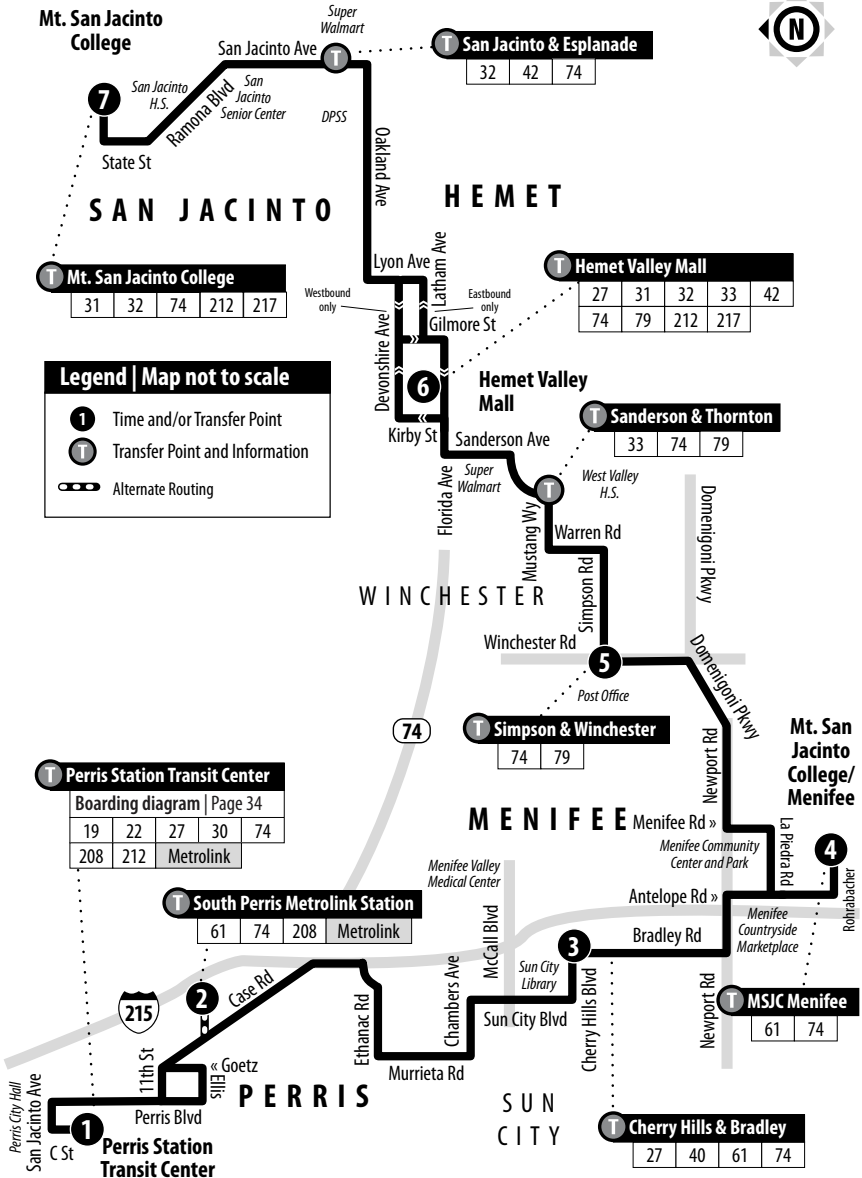

A.M. times are in PLAIN, **P.M. times are in BOLD** | Times are approximate

Perris Station Transit Center	South Perris Metrolink Station	Cherry Hills & Bradley	Mt. San Jacinto College Menifee	Simpson & Winchester	Hemet Valley Mall	Mt. San Jacinto College San Jacinto
1	2	3	4	5	6	7
4:39	—	5:01	5:12	5:28	5:51	6:16
5:44	—	6:07	6:21	6:39	7:02	7:34
6:46	—	7:07	7:23	7:41	8:06	8:36
7:34	—	8:00	8:18	8:34	9:00	9:30
8:42	—	9:08	9:21	9:39	10:04	10:34
9:42	9:52	10:10	10:25	10:40	11:07	11:37
10:46	—	11:10	11:25	11:40	<b>12:07</b>	<b>12:37</b>
11:44	—	<b>12:08</b>	<b>12:23</b>	<b>12:39</b>	<b>1:06</b>	<b>1:36</b>
<b>12:45</b>	<b>12:55</b>	<b>1:13</b>	<b>1:30</b>	<b>1:47</b>	<b>2:17</b>	<b>2:47</b>
<b>1:54</b>	—	<b>2:15</b>	<b>2:32</b>	<b>2:49</b>	<b>3:19</b>	<b>3:49</b>
<b>2:57</b>	—	<b>3:20</b>	<b>3:37</b>	<b>3:54</b>	<b>4:21</b>	<b>4:51</b>
<b>3:56</b>	<b>4:06</b>	<b>4:25</b>	<b>4:42</b>	<b>4:59</b>	<b>5:24</b>	<b>5:54</b>
<b>5:06</b>	—	<b>5:32</b>	<b>5:49</b>	<b>6:06</b>	<b>6:31</b>	<b>7:01</b>
<b>6:08</b>	<b>6:18</b>	<b>6:37</b>	<b>6:53</b>	<b>7:09</b>	<b>7:33</b>	<b>8:03</b>
<b>7:08</b>	<b>7:18</b>	<b>7:37</b>	<b>7:50</b>	<b>8:05</b>	<b>8:27</b>	<b>8:57</b>
<b>7:58</b>	<b>8:08</b>	<b>8:25</b>	<b>8:38</b>	<b>8:53</b>	<b>9:15</b>	<b>9:45</b>
<b>9:09</b>	—	<b>9:33</b>	<b>9:46</b>	<b>10:01</b>	<b>10:21</b>	<b>10:48</b>
<b>10:12</b>	—	<b>10:34</b>	<b>10:45</b>	<b>10:59</b>	<b>11:19</b>	<b>11:46</b>