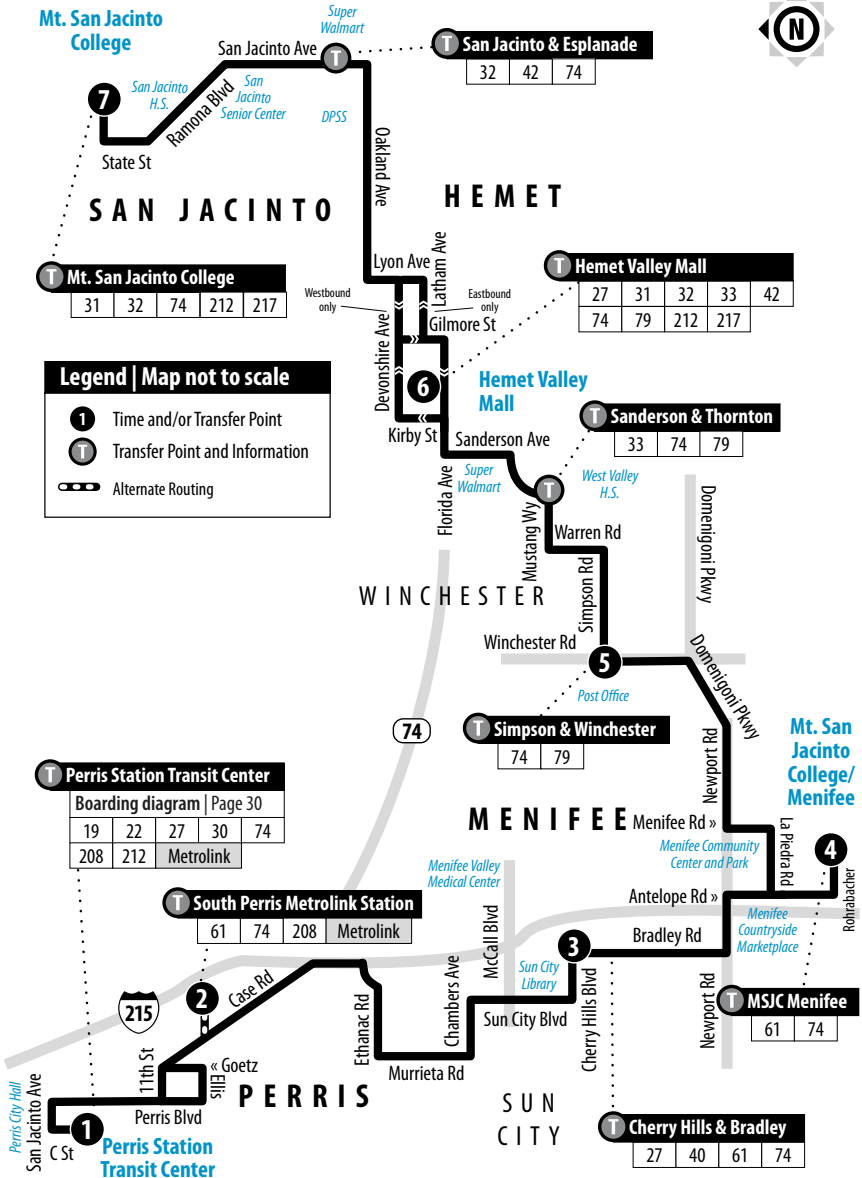

A.M. times are in PLAIN, **P.M. times are in BOLD** | Times are approximate

Perris Station Transit Center	South Perris Metrolink Station	Cherry Hills & Bradley	Mt. San Jacinto College Menifee	Simpson & Winchester	Hemet Valley Mall	Mt. San Jacinto College San Jacinto
1	2	3	4	5	6	7
4:55	—	5:17	5:28	5:44	6:07	6:29
5:40	—	6:02	6:16	6:33	6:56	7:24
6:48	—	7:10	7:24	7:40	8:03	8:33
7:55	—	8:20	8:37	8:53	9:20	9:45
8:54	—	9:19	9:34	9:50	10:17	10:44
9:54	10:06	10:21	10:37	10:52	11:19	11:46
10:54	—	11:16	11:32	11:47	12:13	12:40
11:56	—	12:18	12:35	12:50	1:16	1:41
12:47	1:00	1:15	1:32	1:48	2:18	2:45
2:05	—	2:27	2:42	2:58	3:24	3:49
2:58	—	3:23	3:40	3:57	4:24	4:51
4:00	4:13	4:28	4:46	5:03	5:30	5:57
5:04	—	5:29	5:47	6:04	6:29	6:56
6:09	6:22	6:37	6:52	7:07	7:32	7:59
7:14	7:27	7:42	7:57	8:12	8:35	9:00
8:07	8:20	8:35	8:50	9:05	9:28	9:53
9:09	—	9:32	9:46	10:01	10:22	10:47
10:20	—	10:41	10:52	11:05	11:26	11:51

A.M. times are in PLAIN, P.M. times are in BOLD | Times are approximate

Mt. San Jacinto College San Jacinto	Hemet Valley Mall	Simpson & Winchester	Mt. San Jacinto College Menifee	Cherry Hills & Bradley	South Perris Metrolink Station	Perris Station Transit Center
7	6	5	4	3	2	1
—	3:37	3:53	4:05	4:16	4:32	4:45
3:37	4:00	4:17	4:31	4:42	5:00	5:15
4:08	4:31	4:48	5:02	5:14	5:32	5:47
4:55	5:18	5:36	5:50	6:03	6:21	6:36
5:44	6:08	6:26	6:40	6:53	—	7:21
6:39	7:09	7:31	7:46	8:03	—	8:31
7:42	8:10	8:32	8:47	9:03	—	9:32
8:48	9:16	9:38	9:53	10:09	10:27	10:44
9:55	10:23	10:45	11:00	11:16	—	11:45
10:54	11:22	11:44	11:59	12:15	—	12:44
11:56	12:26	12:48	1:03	1:20	1:38	1:55
12:53	1:25	1:47	2:02	2:19	—	2:48
1:51	2:23	2:45	3:00	3:17	—	3:46
2:55	3:25	3:47	4:02	4:23	—	4:52
4:06	4:33	4:55	5:09	5:26	—	5:54
5:02	5:32	5:56	6:10	6:27	—	6:55
6:12	6:39	6:59	7:13	7:29	—	7:57
7:13	7:40	8:00	8:14	8:28	—	8:56
8:17	8:41	9:01	9:15	9:29	—	9:56
9:20	9:43	10:03	10:15	10:27	—	10:54
10:03	10:23	10:40	10:52	11:04	—	11:27