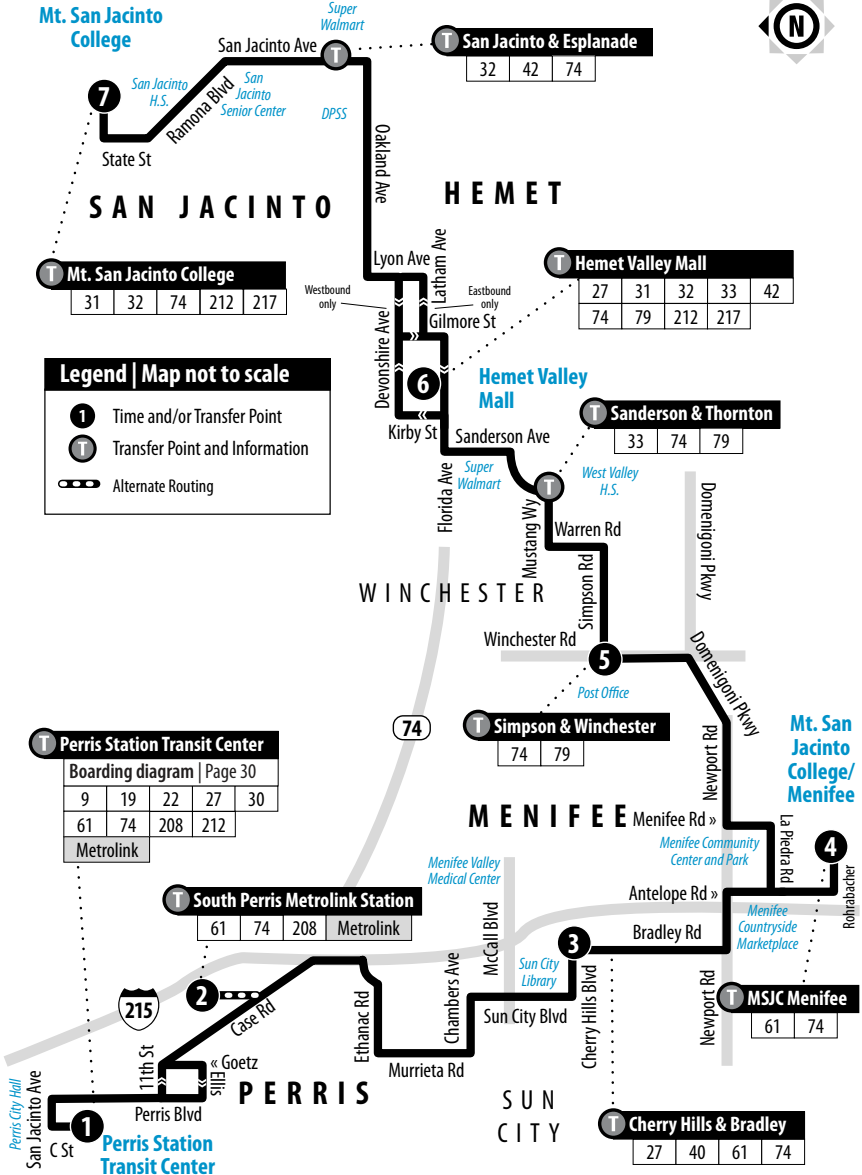

Routing and timetables
subject to change.
Rutas y horarios son
sujetos a cambios.

Sunday service on: Memorial Day, Independence Day, Labor Day, Thanksgiving Day, Christmas Day and New Year's Day.