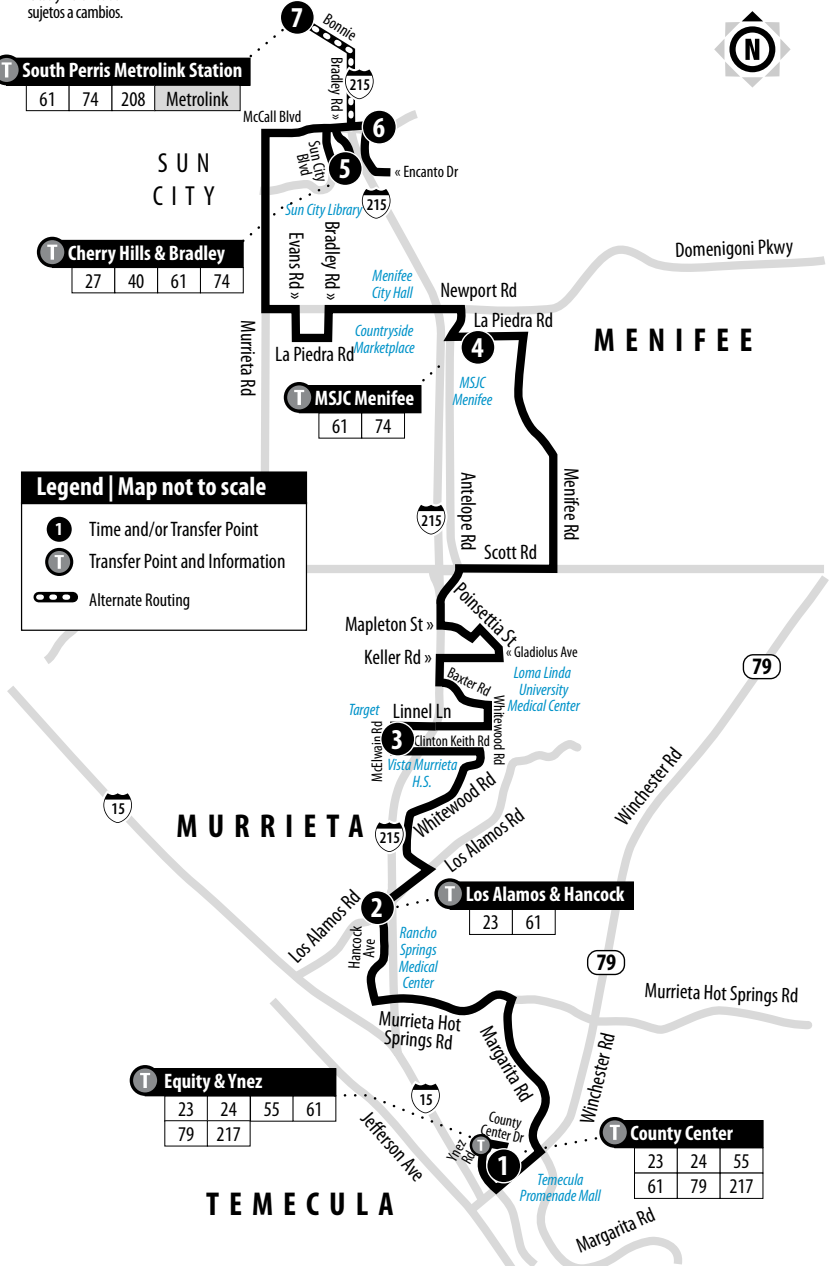

61

South Perris Metrolink Station, Sun City/Menifee - Murrieta - Temecula

Information Center
(951) 565-5002
RiversideTransit.com
RTABus.com

Routing and timetables
subject to change.
Rutas y horarios son
sujetos a cambios.

No service on Sundays or: Memorial Day, Independence Day, Labor Day, Thanksgiving Day, Christmas Day and New Year's Day.

T South Perris Metrolink Station

61	74	208	Metrolink

T Cherry Hills & Bradley

27	40	61	74

7 Ronnie
Bradley Rd »

6 Encanto Dr
5 Sun City Library
Bradley Rd »
Evans Rd »

T MSJC Menifee

61	74

Legend | Map not to scale

- **1** Time and/or Transfer Point
- **T** Transfer Point and Information
- Alternate Routing

4 Newport Rd
La Piedra Rd
Countryside Marketplace
MSJC Menifee

T Los Alamos & Hancock

23	61

T Equity & Ynez

23	24	55	61
79	217		

T County Center

23	24	55
61	79	217