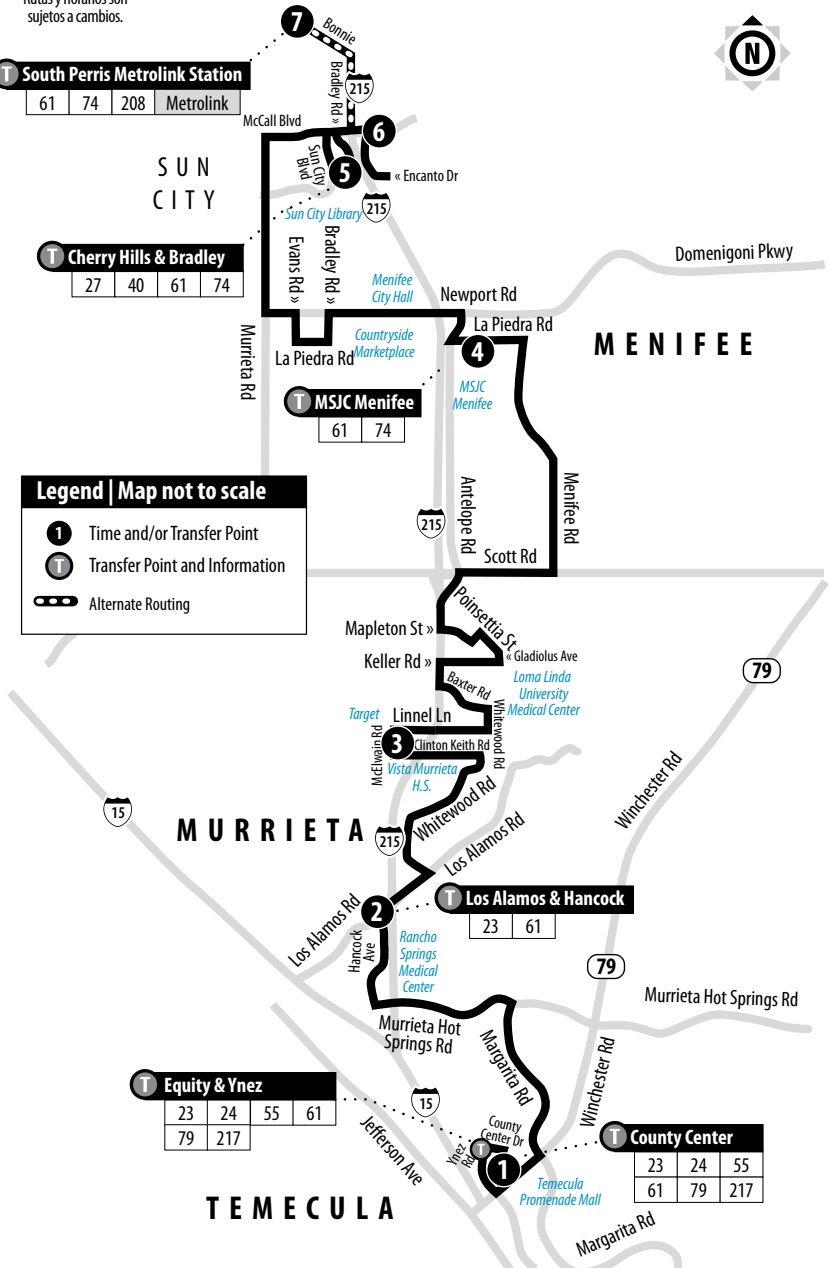

No service on Sundays or: Memorial Day, Independence Day, Labor Day, Thanksgiving Day, Christmas Day and New Year's Day.

T South Perris Metrolink Station

61	74	208	Metrolink
----	----	-----	-----------

T Cherry Hills & Bradley

T Los Alamos & Hancock

23	61
----	----

T County Center

23	24	55
61	79	217

A.M. times are in PLAIN, **P.M. times are in BOLD** | Times are approximate

County Center	Los Alamos & Hancock	McElwain at Super Target	Mt. San Jacinto College Menifee	Cherry Hills & Bradley	Encanto & McCall	South Perris Metrolink Station
1	2	3	4	5	6	7
—	4:24	4:32	4:51	5:12	5:17	5:29
—	4:52	5:03	5:22	5:45	5:52	—
5:08	5:25	5:36	5:59	6:22	6:27	6:40
5:39	5:59	6:10	6:33	7:00	7:07	—
6:24	6:46	6:59	7:22	7:46	7:53	—
7:17	7:39	7:50	8:11	8:35	8:42	—
8:01	8:25	8:36	8:57	9:24	9:31	—
8:31	8:53	9:04	9:25	9:52	9:57	10:10
8:52	9:14	9:25	9:46	10:13	10:20	—
9:41	10:03	10:14	10:35	11:02	11:09	—
10:54	11:16	11:28	11:51	12:20	12:25	12:38
12:10	12:34	12:46	1:09	1:38	1:45	—
1:23	1:47	1:59	2:22	2:51	2:58	—
2:42	3:09	3:21	3:44	4:13	4:20	—
3:48	4:13	4:25	4:47	5:16	5:23	—
5:08	5:33	5:45	6:07	6:33	6:40	—
6:30	6:55	7:07	7:29	7:55	8:02	—

A.M. times are in PLAIN, **P.M. times are in BOLD** | Times are approximate

South Perris Metrolink Station	Encanto & McCall	Cherry Hills & Bradley	Mt. San Jacinto College Menifee	McElwain at Super Target	Los Alamos & Hancock	County Center
7	6	5	4	3	2	1
—	6:19	6:28	6:51	7:14	7:27	7:45
6:55	7:03	7:12	7:37	8:00	8:12	8:32
—	8:03	8:12	8:37	9:00	9:11	9:31
8:59	9:07	9:17	9:47	10:11	10:23	10:44
—	10:30	10:39	11:05	11:28	11:39	12:00
—	11:38	11:47	12:13	12:37	12:50	1:13
12:48	12:57	1:06	1:32	1:56	2:09	2:32
—	2:00	2:10	2:36	3:01	3:15	3:38
—	3:13	3:24	3:50	4:15	4:29	4:52
3:50	4:00	4:11	4:37	5:00	5:13	5:36
—	4:35	4:45	5:11	5:34	5:47	6:10
—	5:33	5:41	6:03	6:26	6:38	6:56
6:08	6:17	6:25	6:47	7:10	7:22	7:40
7:20	7:29	7:37	7:59	8:22	8:33	8:51
7:55	8:04	8:12	8:34	8:57	9:08	9:26