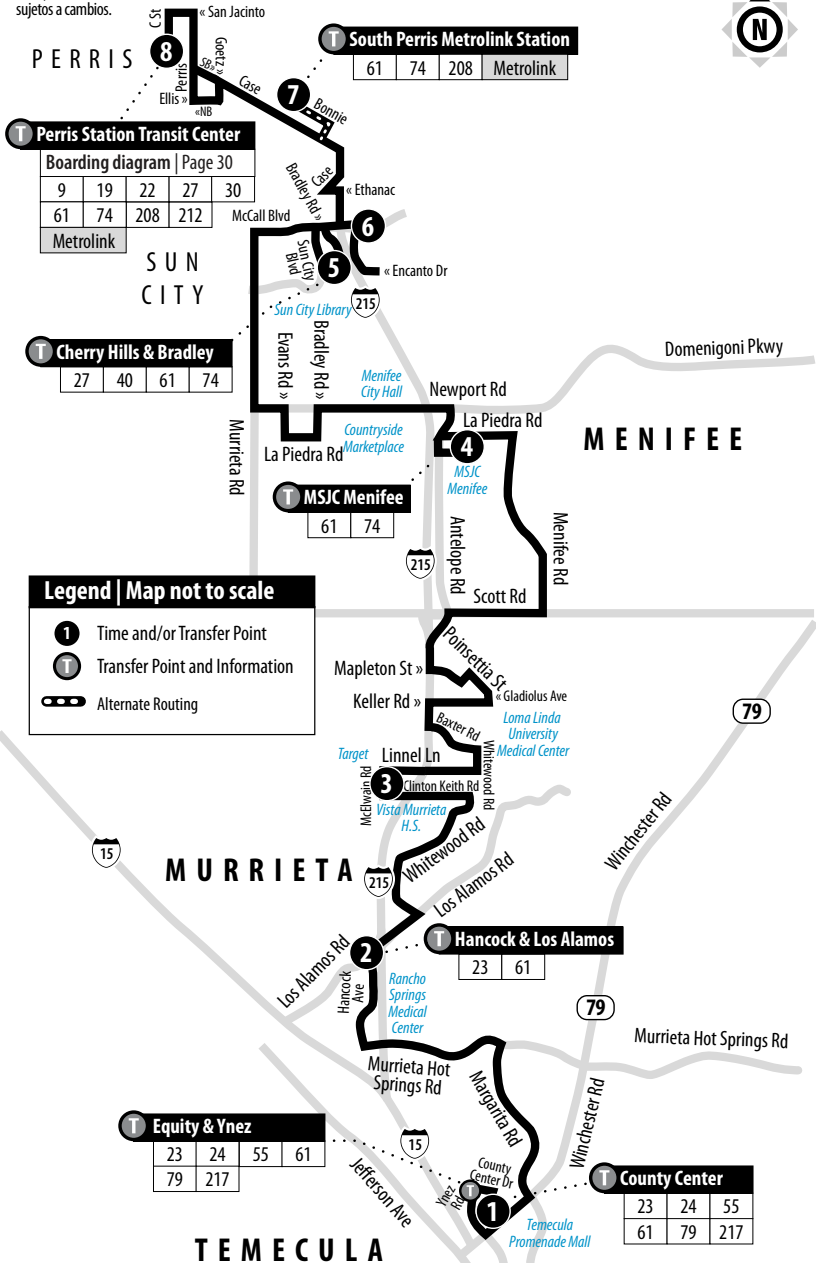

Sunday service on: Memorial Day, Independence Day, Labor Day, Thanksgiving Day, Christmas Day and New Year's Day.

61

Weekdays | Northbound to Sun City/Menifee - Perris Station Transit Center

A.M. times are in PLAIN, **P.M. times are in BOLD** | Times are approximate

County Center	Hancock & Los Alamos	McElwain at Super Target	Mt. San Jacinto College Menifee	Cherry Hills & Bradley	Encanto & McCall	South Perris Metrolink Station	Perris Station Transit Center
1	2	3	4	5	6	7	8
5:03	5:20	5:31	5:54	6:17	6:22	6:35	6:50
5:42	6:02	6:13	6:36	7:03	7:10	—	7:30
6:04	6:26	6:39	7:02	7:26	7:33	—	7:53
6:34	6:56	7:09	7:32	7:56	8:03	—	8:23
7:07	7:29	7:40	8:01	8:25	8:32	—	8:52
7:54	8:18	8:29	8:50	9:17	9:24	—	9:44
8:38	9:00	9:11	9:32	9:59	10:06	—	10:26
9:23	9:45	9:56	10:17	10:44	10:51	—	11:11
10:25	10:47	10:59	11:22	11:51	11:56	—	12:16
11:24	11:46	11:58	12:21	12:50	12:55	—	1:15
12:20	12:44	12:56	1:19	1:48	1:55	—	2:15
1:30	1:54	2:06	2:29	2:58	3:05	—	3:25
2:26	2:53	3:05	3:28	3:57	4:04	—	4:24
3:28	3:53	4:05	4:27	4:56	5:03	—	5:23
4:33	4:58	5:10	5:32	6:01	6:08	—	6:28
5:43	6:08	6:20	6:42	7:08	7:15	—	7:35
6:54	7:19	7:31	7:53	8:19	8:26	—	8:46