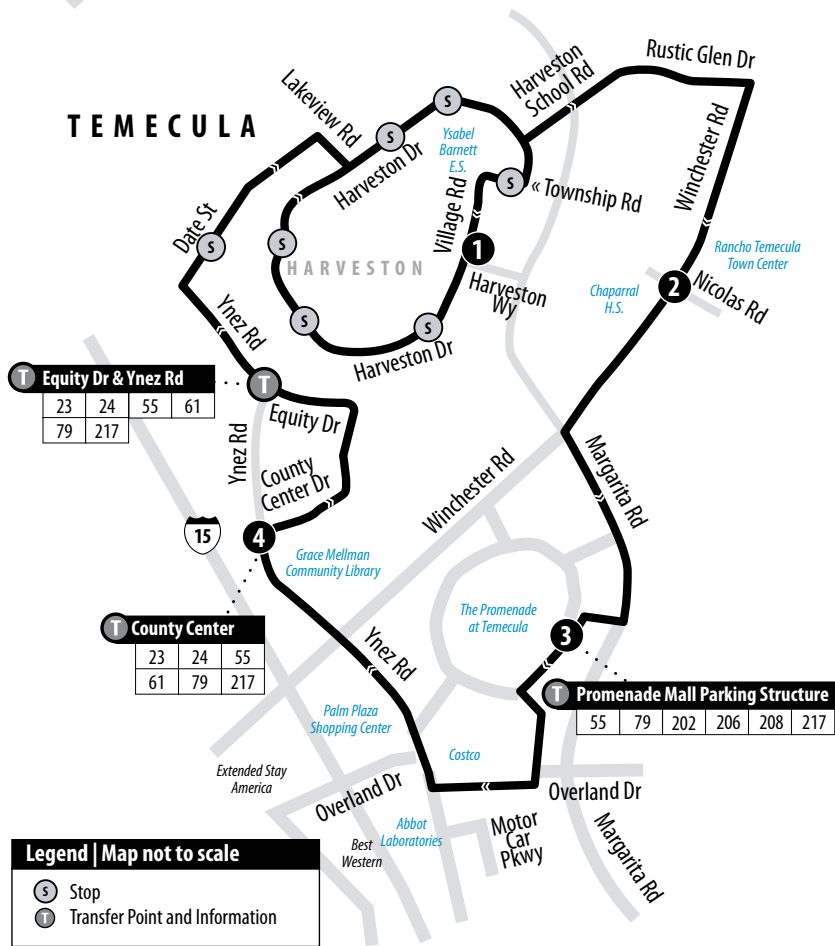

55

Promenade Mall - Harveston

EVERYONE RIDES

FREE

Routing and timetables
subject to change.
Rutas y horarios son
sujetos a cambios.

No service on weekends or: Memorial Day, Independence Day, Labor Day, Thanksgiving Day, Christmas Day and New Year's Day.

Does not operate from June 5 through August 15, 2017.

A.M. times are in PLAIN, **P.M. times are in BOLD** | Times are approximate

Village & Harveston	Winchester & Nicolas	Promenade Mall Parking Structure	County Center	Village & Harveston
1	2	3	4	1
6:30	6:39	6:47	6:51	7:00
6:45	6:54	7:02	7:06	7:15
7:00	7:09	7:17	7:21	7:30
7:15	7:24	7:32	7:36	7:45
7:30	7:39	7:47	7:51	8:00
2:30	2:39	2:47	2:51	3:00
2:45	2:54	3:02	3:06	3:15
3:00	3:09	3:17	3:21	3:30
3:15	3:24	3:32	3:36	3:45
3:30	3:39	3:47	3:51	4:00
3:45	3:54	4:02	4:06	4:15