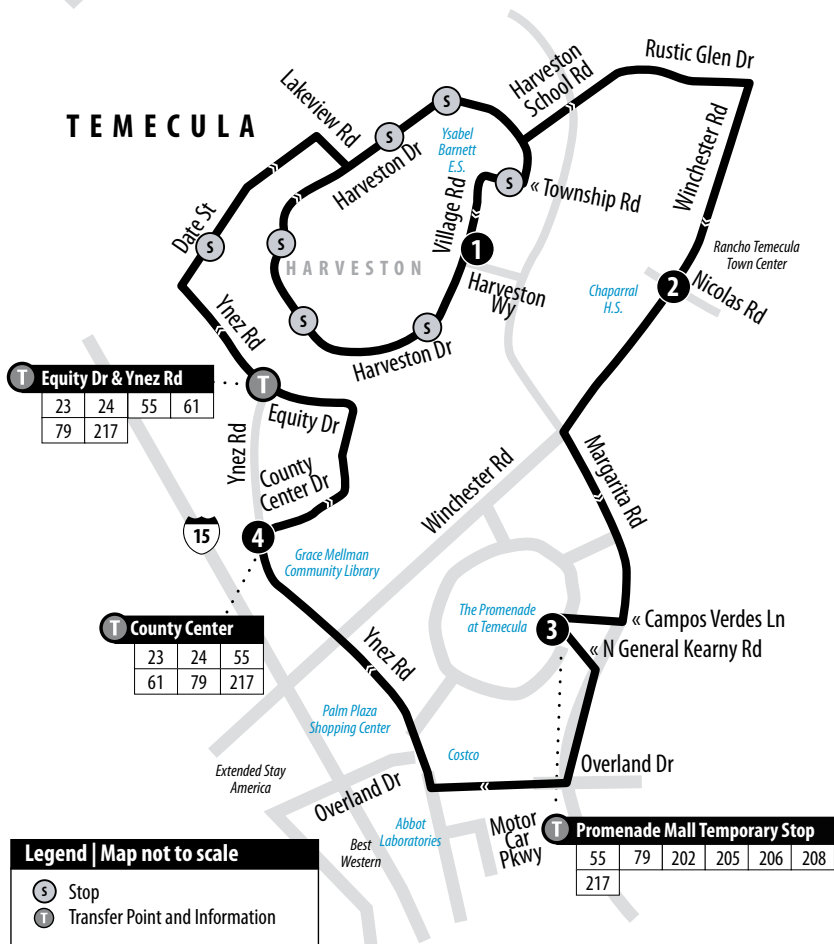

55

Promenade Mall - Harveston

EVERYONE RIDES
FREE

Routing and timetables
subject to change.
Rutas y horarios son
sujetos a cambios.

No service on weekends or: Memorial Day, Independence Day, Labor Day, Thanksgiving Day, Christmas Day and New Year's Day.

Does not operate June 11 through August 14, 2018.

A.M. times are in PLAIN, **P.M. times are in BOLD** | Times are approximate

Village & Harveston	Winchester & Nicolas	Promenade Mall Temporary Stop	County Center	Village & Harveston
1	2	3	4	1
6:30	6:38	6:46	6:51	7:00
6:45	6:54	7:02	7:07	7:16
7:02	7:14	7:22	7:27	7:36
7:18	7:29	7:37	7:41	7:50
7:38	7:46	7:53	7:57	8:05
2:30	2:39	2:49	2:55	3:03
2:45	2:52	3:04	3:12	3:22
3:05	3:12	3:22	3:28	3:38
3:22	3:31	3:37	3:43	3:53
3:38	3:47	3:52	3:57	4:05
3:55	4:02	4:07	4:12	4:20