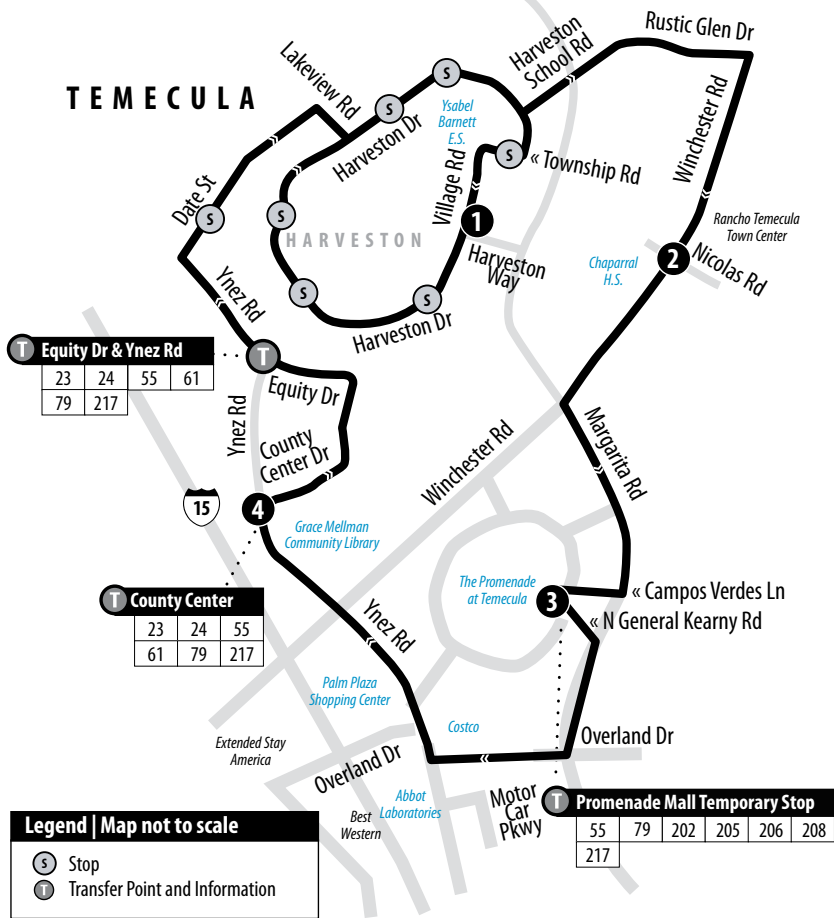

## Promenade Mall - Harveston

EVERYONE RIDES

# FREE

Routing and timetables subject to change.  
Rutas y horarios son sujetos a cambios.

No service on weekends or: Memorial Day, Independence Day, Labor Day, Thanksgiving Day, Christmas Day and New Year's Day.

A.M. times are in PLAIN, **P.M. times are in BOLD** | Times are approximate

Village & Harveston	Winchester & Nicolas	Promenade Mall Temporary Stop	County Center	Village & Harveston
1	2	3	4	1
6:30	6:38	6:45	6:50	6:59
6:45	6:55	7:02	7:07	7:16
7:01	7:16	7:23	7:28	7:37
7:18	7:29	7:36	7:41	7:50
7:39	7:47	7:55	8:00	8:09
<b>2:30</b>	<b>2:39</b>	<b>2:49</b>	<b>2:55</b>	<b>3:04</b>
<b>2:45</b>	<b>2:52</b>	<b>3:04</b>	<b>3:12</b>	<b>3:22</b>
<b>3:06</b>	<b>3:13</b>	<b>3:22</b>	<b>3:29</b>	<b>3:39</b>
<b>3:24</b>	<b>3:32</b>	<b>3:40</b>	<b>3:46</b>	<b>3:55</b>
<b>3:41</b>	<b>3:49</b>	<b>3:57</b>	<b>4:03</b>	<b>4:12</b>
<b>3:57</b>	<b>4:05</b>	<b>4:12</b>	<b>4:17</b>	<b>4:25</b>