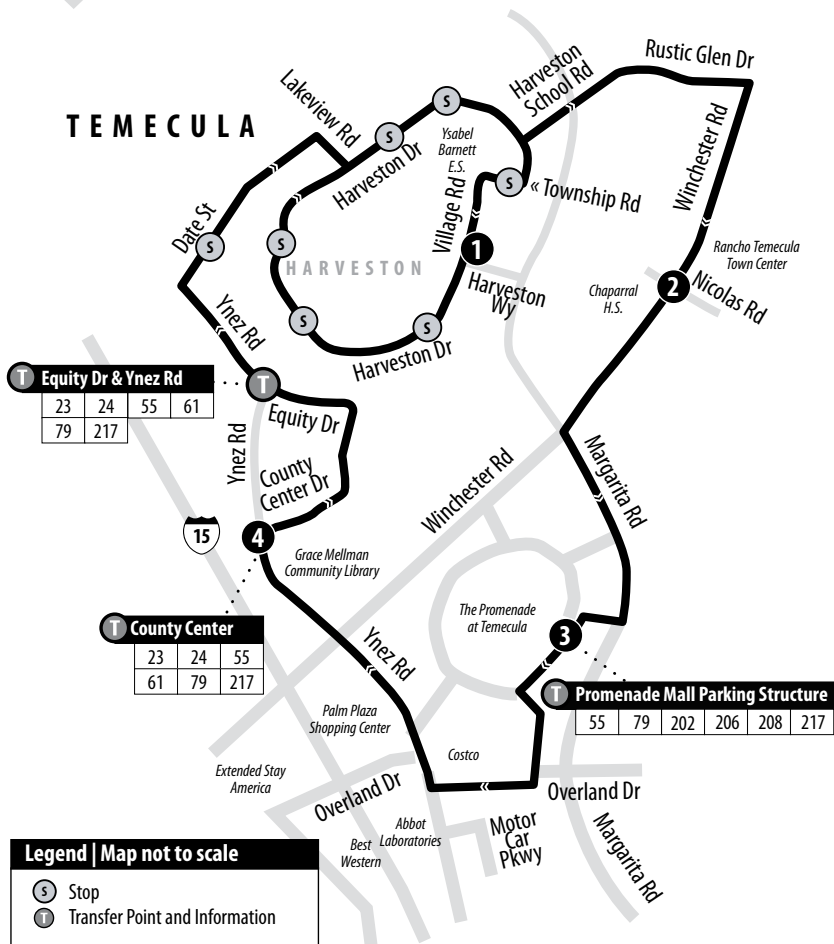

55

Promenade Mall - Harveston

EVERYONE RIDES
FREE

Routing and timetables
subject to change.
Rutas y horarios son
sujetos a cambios.

No service on weekends or: Memorial Day, Independence Day, Labor Day, Thanksgiving Day, Christmas Day and New Year's Day.

Does not operate from June 5 through August 15, 2017.

A.M. times are in PLAIN, **P.M. times are in BOLD** | Times are approximate

Village & Harveston	Winchester & Nicolas	Promenade Mall Parking Structure	County Center	Village & Harveston
1	2	3	4	1
6:30	6:39	6:47	6:51	7:00
6:45	6:54	7:02	7:06	7:15
7:00	7:09	7:17	7:21	7:30
7:15	7:24	7:32	7:36	7:45
7:30	7:39	7:47	7:51	8:00
2:30	2:39	2:47	2:51	3:00
2:45	2:54	3:02	3:06	3:15
3:00	3:09	3:17	3:21	3:30
3:15	3:24	3:32	3:36	3:45
3:30	3:39	3:47	3:51	4:00
3:45	3:54	4:02	4:06	4:15