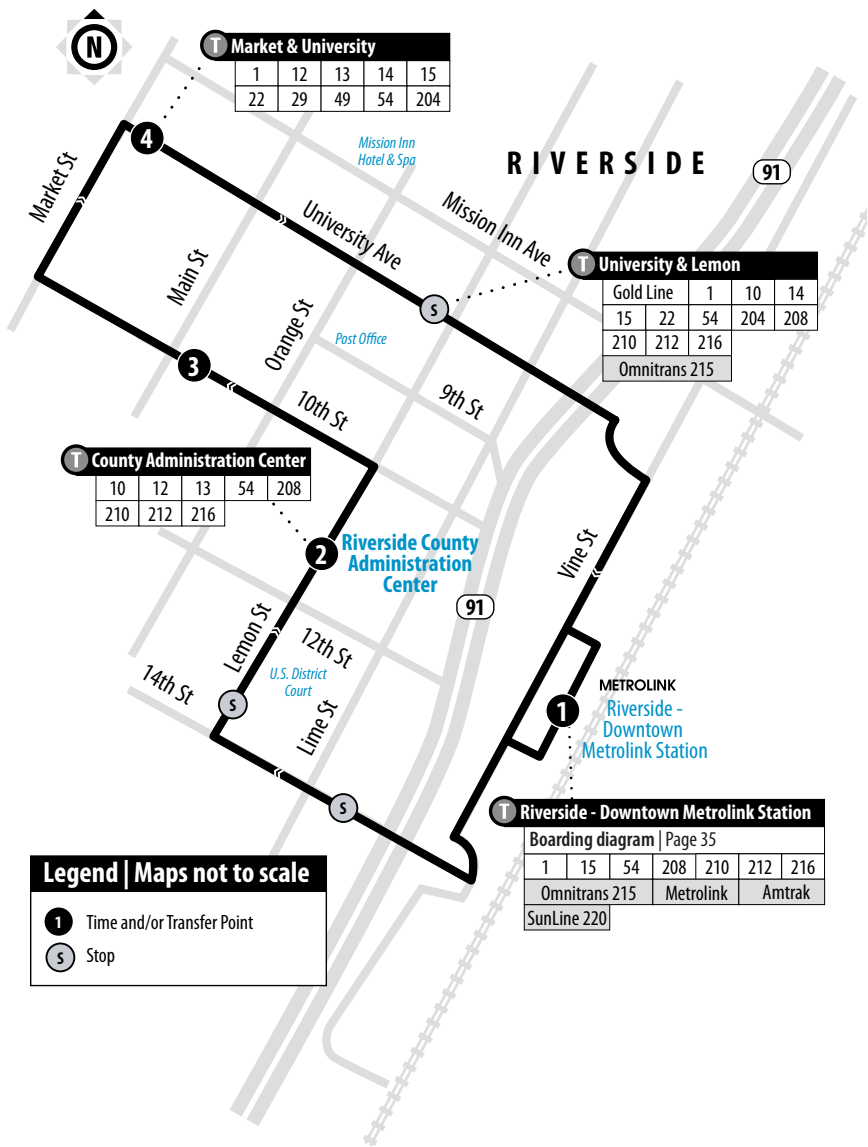

## Downtown Riverside Metrolink Shuttle

EVERYONE RIDES

**T Market & University**

1	12	13	14	15
22	29	49	54	204

**T University & Lemon**

Gold Line	1	10	14
15	22	54	204
210	212	216	
Omnitrans 215			

**T County Administration Center**

10	12	13	54	208
210	212	216		

**T Riverside - Downtown Metrolink Station**

Boarding diagram   Page 35						
1	15	54	208	210	212	216
Omnitrans 215			Metrolink		Amtrak	
SunLine 220						

### Legend | Maps not to scale

- 1** Time and/or Transfer Point
- S** Stop