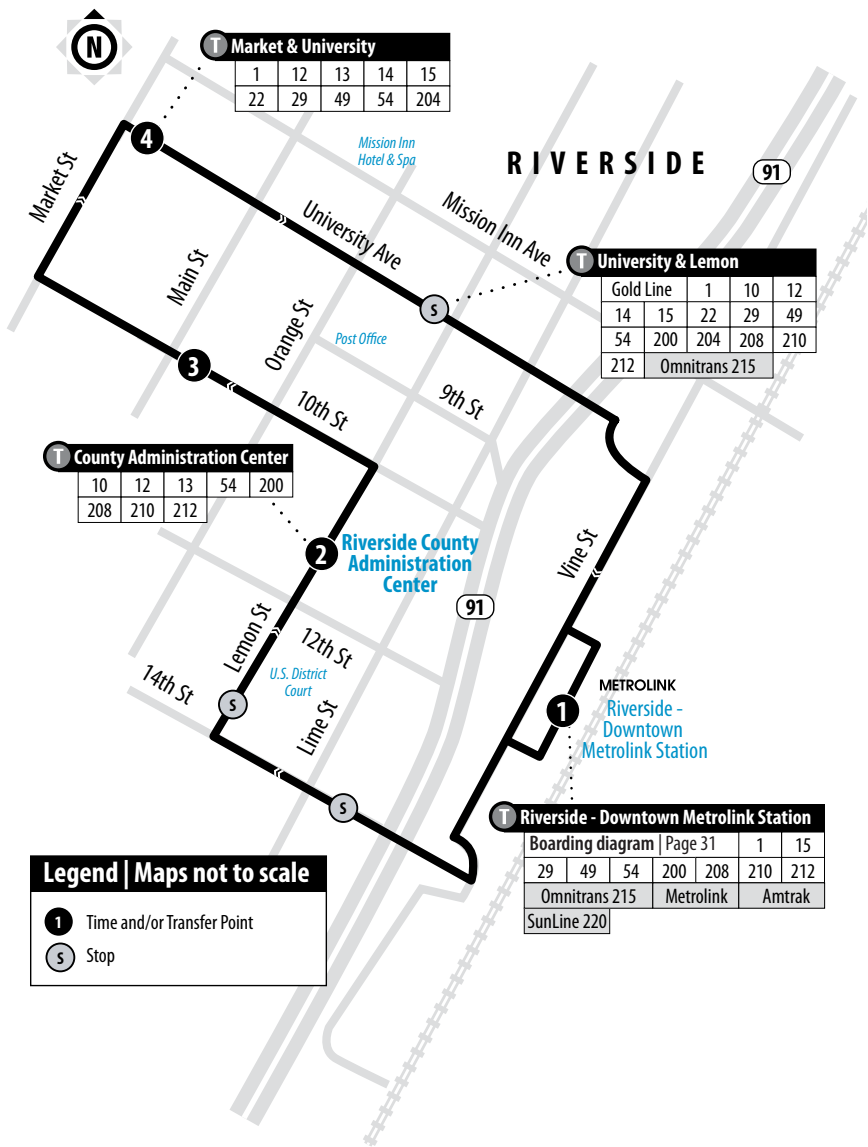

54

Downtown Riverside Metrolink Shuttle

EVERYONE RIDES

FREE

Routing and timetables subject to change.
Rutas designadas y horarios son sujetos a cambios.

No service on weekends or: New Year's Day, Memorial Day, Independence Day, Labor Day, Thanksgiving Day and Christmas Day.

Legend | Maps not to scale

- 1** Time and/or Transfer Point
- S** Stop

54

Weekdays Downtown Riverside Metrolink Shuttle Clockwise Loop

A.M. times are in PLAIN, **P.M. times are in BOLD** | Times are approximate

Riverside Downtown Metrolink Station	Riverside County Administration Center	Riverside City Hall	University & Market	Riverside Downtown Metrolink Station
1	2	3	4	1
5:35	5:40	5:42	5:44	5:50
6:07	6:12	6:14	6:16	6:22
6:40	6:45	6:47	6:49	6:55
7:20	7:25	7:27	7:29	7:35
7:42	7:47	7:49	7:51	7:57
11:35	11:40	11:42	11:44	11:50
2:20	2:25	2:27	2:29	2:35
2:40	2:45	2:47	2:49	2:55
4:35	4:40	4:42	4:44	4:50
5:20	5:25	5:27	5:29	5:35
5:42	5:47	5:49	5:51	5:57
6:30	6:35	6:37	6:39	6:45