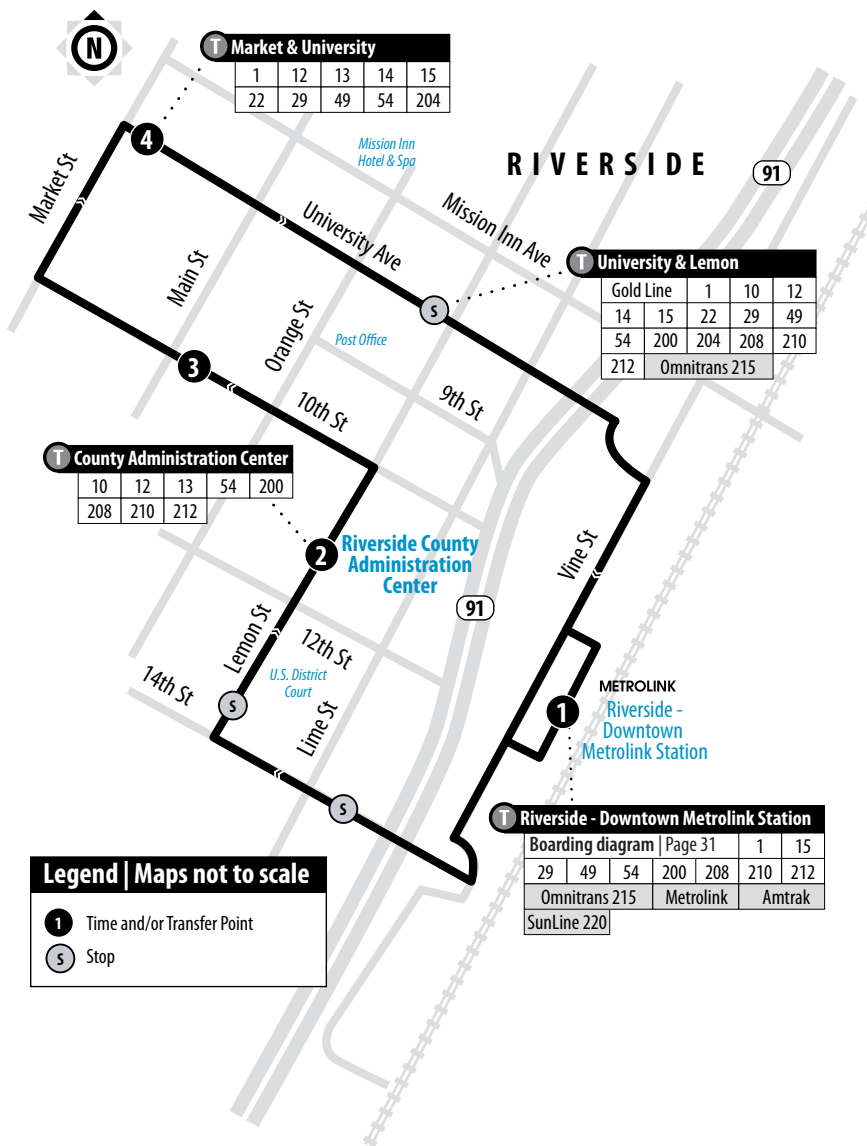

## Riverside-Downtown Metrolink Shuttle

EVERYONE RIDES

**T Market & University**

1	12	13	14	15
22	29	49	54	204

**T University & Lemon**

Gold Line	1	10	12
14	15	22	29
54	200	204	208
212	Omnitrans 215		

**T County Administration Center**

10	12	13	54	200
208	210	212		

**T Riverside - Downtown Metrolink Station**

Boarding diagram	Page 31	1	15
29	49	54	200
208	210	212	
Omnitrans 215	Metrolink	Amtrak	
SunLine 220			

**Legend | Maps not to scale**

- 1** Time and/or Transfer Point
- S** Stop

## Weekdays Riverside-Downtown Metrolink Shuttle Clockwise Loop

A.M. times are in PLAIN, **P.M. times are in BOLD** | Times are approximate

Riverside-Downtown Metrolink Station	Riverside County Administration Center	Riverside City Hall	University & Market	Riverside-Downtown Metrolink Station
1	2	3	4	1
5:35	5:40	5:42	5:44	5:50
6:07	6:12	6:14	6:16	6:22
6:40	6:45	6:47	6:49	6:55
7:20	7:25	7:27	7:29	7:35
7:42	7:47	7:49	7:51	7:57
11:35	11:40	11:42	11:44	11:50
<b>2:20</b>	<b>2:25</b>	<b>2:27</b>	<b>2:29</b>	<b>2:35</b>
<b>2:40</b>	<b>2:45</b>	<b>2:47</b>	<b>2:49</b>	<b>2:55</b>
<b>4:35</b>	<b>4:40</b>	<b>4:42</b>	<b>4:44</b>	<b>4:50</b>
<b>5:20</b>	<b>5:25</b>	<b>5:27</b>	<b>5:29</b>	<b>5:35</b>
<b>5:42</b>	<b>5:47</b>	<b>5:49</b>	<b>5:51</b>	<b>5:57</b>
<b>6:30</b>	<b>6:35</b>	<b>6:37</b>	<b>6:39</b>	<b>6:45</b>