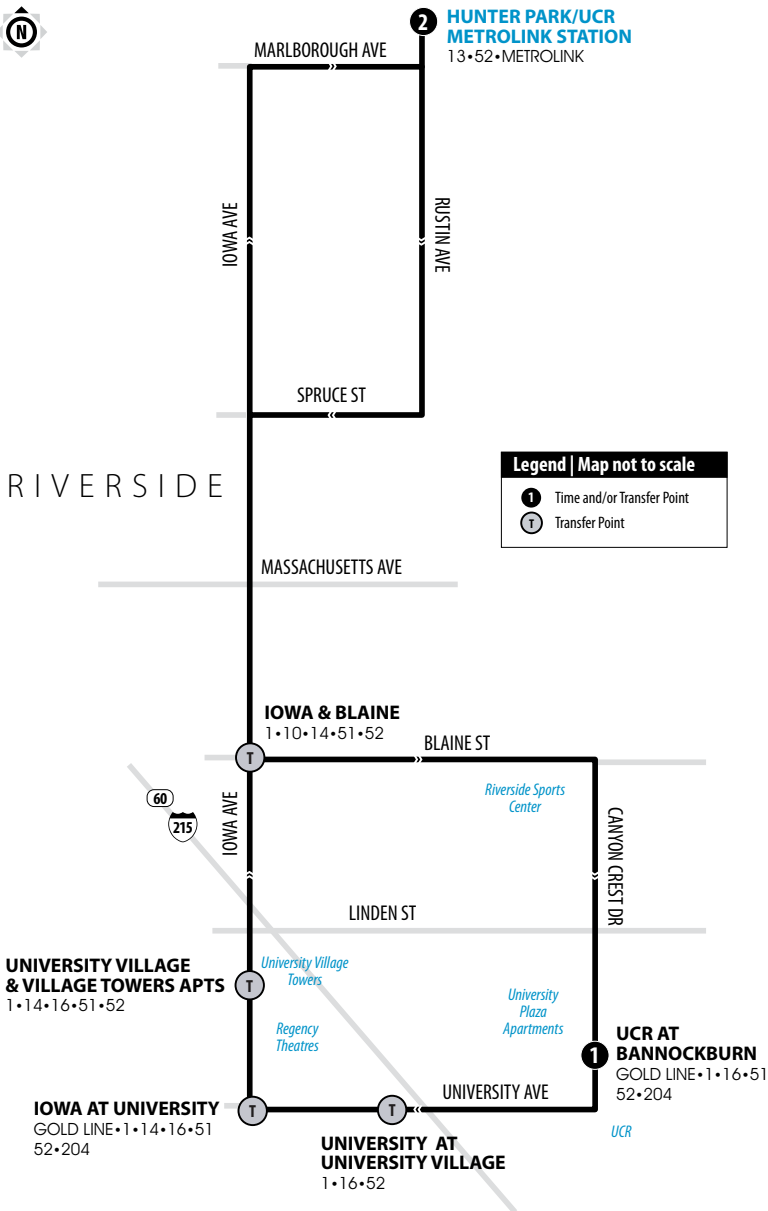

Routing and timetables
subject to change.
Rutas designadas y horarios
son sujetos a cambios.

No service on weekends or: Memorial Day, Independence Day, Labor Day, Thanksgiving Day, Christmas Day and New Year's Day.

RIVERSIDE

A.M. times are in PLAIN, **P.M. times are in BOLD** | Times are approximate

UCR at Bannockburn Departure	Hunter Park/UCR Metrolink Station Arrival	Hunter Park/UCR Metrolink Station Departure	UCR at Bannockburn Arrival
1	2	2	1
4:48	5:00	5:10	5:23
5:28	5:40	5:50	6:03
6:03	6:15	6:25	6:38
6:43	6:55	6:55	7:08
7:10	7:25	7:25	7:40
7:55	8:10	8:10	8:25
8:35	8:50	8:50	9:05
9:15	9:30	9:30	9:45
9:55	10:10	10:10	10:25
10:35	10:50	10:50	11:05
11:15	11:30	11:30	11:45
11:50	12:05	12:05	12:20
12:30	12:45	12:45	1:00
1:10	1:25	1:25	1:40
1:50	2:05	2:05	2:20
2:30	2:45	2:45	3:00
3:05	3:20	3:20	3:35
3:40	3:55	3:55	4:10
4:15	4:30	4:30	4:45
4:50	5:05	5:17	5:30
5:35	5:50	5:59	6:12
6:15	6:30	6:30	6:43
6:47	7:02	7:12	7:25
7:30	7:42	—	—