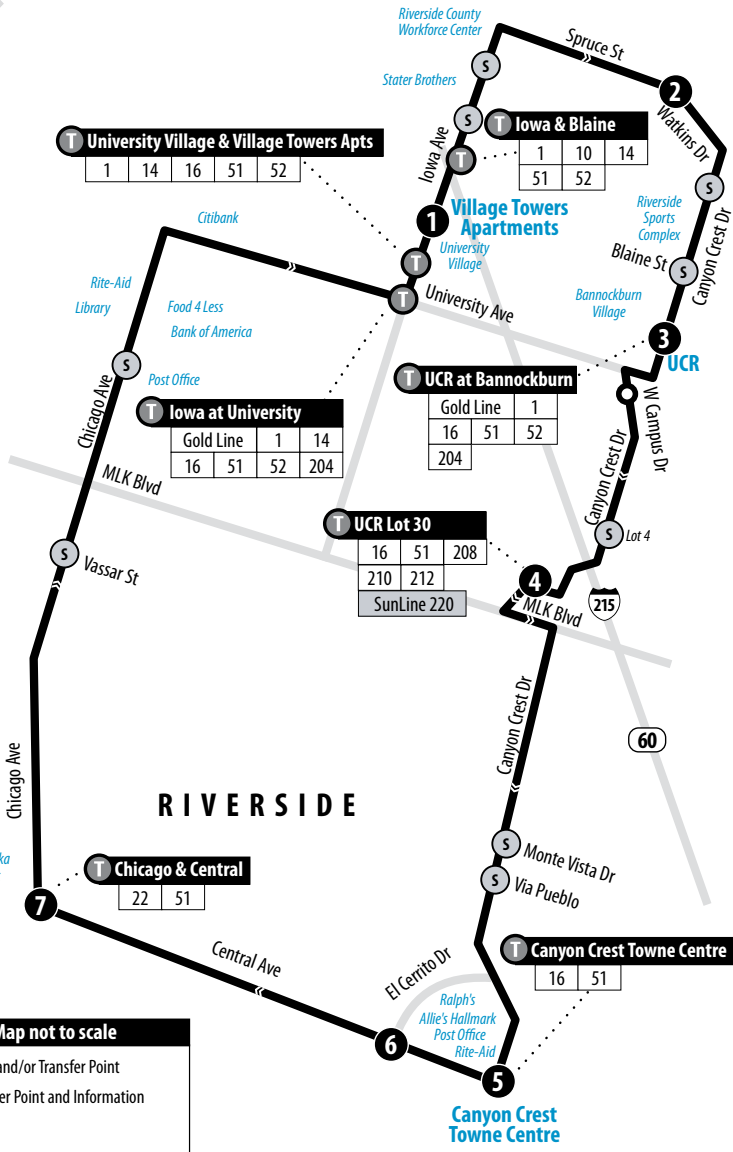

## Crest Cruiser UCR - Canyon Crest Towne Centre

Information Center  
(951) 565-5002  
RiversideTransit.com  
RTABus.com

Routing and timetables  
subject to change.  
Rutas y horarios son  
sujetos a cambios.

**No service on weekends or:** Memorial Day, Independence Day, Labor Day, Thanksgiving Day, Christmas Day and New Year's Day or days when school is not in session.

**Does not operate June 18 through September 21 or  
November 12, 22, 23, or December 17 - January 1, 2019.**

A.M. times are in PLAIN, **P.M. times are in BOLD** | Times are approximate

University Village & Village Tower Apartments	Watkins & Spruce	UCR at Bannockburn	UCR Lot 30	Canyon Crest Towne Centre	Central & El Cerrito	Chicago & Central	University Village & Village Tower Apartments
1	2	3	4	5	6	7	1
—	—	7:00	7:05	7:10	7:11	7:13	7:22
7:29	7:35	7:40	7:45	7:50	7:51	7:53	8:02
8:09	8:15	8:20	8:25	8:30	8:31	8:33	8:42
8:49	8:55	9:00	9:05	9:10	9:11	9:13	9:22
9:29	9:35	9:40	9:45	9:50	9:51	9:53	10:02
10:09	10:15	10:20	10:25	10:30	10:31	10:33	10:42
10:49	10:55	11:00	11:05	11:10	11:11	11:13	11:22
11:29	11:35	11:40	11:45	11:50	11:51	11:53	<b>12:02</b>
<b>12:09</b>	<b>12:15</b>	<b>12:20</b>	<b>12:25</b>	<b>12:30</b>	<b>12:31</b>	<b>12:33</b>	<b>12:42</b>
<b>12:49</b>	<b>12:55</b>	<b>1:00</b>	<b>1:05</b>	<b>1:10</b>	<b>1:11</b>	<b>1:13</b>	<b>1:22</b>
<b>1:29</b>	<b>1:35</b>	<b>1:40</b>	<b>1:45</b>	<b>1:50</b>	<b>1:51</b>	<b>1:53</b>	<b>2:02</b>
<b>2:09</b>	<b>2:15</b>	<b>2:20</b>	<b>2:25</b>	<b>2:30</b>	<b>2:31</b>	<b>2:33</b>	<b>2:42</b>
<b>2:49</b>	<b>2:55</b>	<b>3:00</b>	<b>3:05</b>	<b>3:10</b>	<b>3:11</b>	<b>3:13</b>	<b>3:22</b>
<b>3:29</b>	<b>3:35</b>	<b>3:40</b>	<b>3:45</b>	<b>3:50</b>	<b>3:51</b>	<b>3:53</b>	<b>4:02</b>
<b>4:09</b>	<b>4:15</b>	<b>4:20</b>	<b>4:25</b>	<b>4:30</b>	<b>4:31</b>	<b>4:33</b>	<b>4:42</b>
<b>4:49</b>	<b>4:55</b>	<b>5:00</b>	<b>5:05</b>	<b>5:10</b>	<b>5:11</b>	<b>5:13</b>	<b>5:22</b>
<b>5:29</b>	<b>5:35</b>	<b>5:40</b>	<b>5:45</b>	<b>5:50</b>	<b>5:51</b>	<b>5:53</b>	<b>6:02</b>