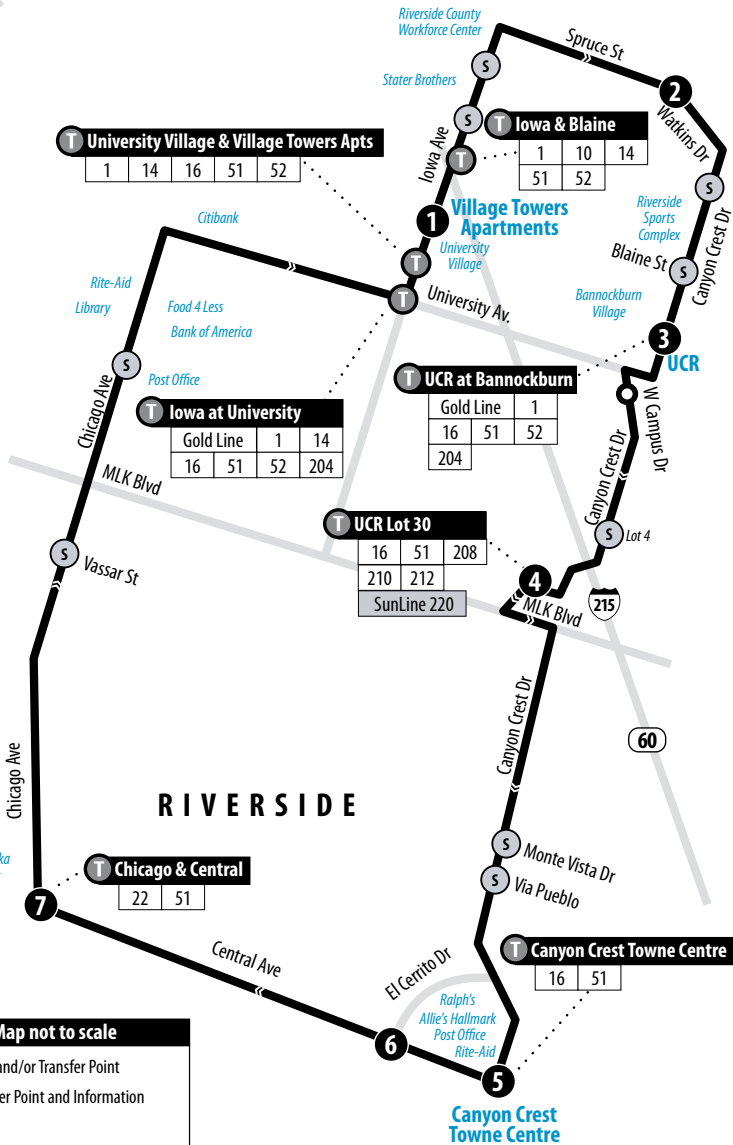

51

Crest Cruiser UCR - Canyon Crest Towne Centre

Information Center
(951) 565-5002
RiversideTransit.com
RTABus.com

Routing and timetables
subject to change.
Rutas y horarios son
sujetos a cambios.

No service on weekends or: Memorial Day, Independence Day, Labor Day, Thanksgiving Day, Christmas Day and New Year's Day or days when school is not in session.

A.M. times are in PLAIN, **P.M. times are in BOLD** | Times are approximate

University Village & Village Tower Apartments	Watkins & Spruce	UCR at Bannockburn	UCR Lot 30	Canyon Crest Towne Centre	Central & El Cerrito	Chicago & Central	University Village & Village Tower Apartments
1	2	3	4	5	6	7	1
—	—	7:00	7:04	7:09	7:10	7:13	7:23
7:31	7:37	7:40	7:44	7:49	7:50	7:53	8:03
8:11	8:17	8:20	8:24	8:29	8:30	8:33	8:43
8:51	8:57	9:00	9:04	9:09	9:10	9:13	9:23
9:31	9:37	9:40	9:44	9:49	9:50	9:53	10:03
10:11	10:17	10:20	10:24	10:29	10:30	10:33	10:43
10:51	10:57	11:00	11:04	11:09	11:10	11:13	11:23
11:31	11:37	11:40	11:44	11:49	11:50	11:53	12:03
12:11	12:17	12:20	12:24	12:29	12:30	12:33	12:43
12:51	12:57	1:00	1:04	1:09	1:10	1:13	1:23
1:31	1:37	1:40	1:44	1:49	1:50	1:53	2:03
2:11	2:17	2:20	2:24	2:29	2:30	2:33	2:43
2:51	2:57	3:00	3:04	3:09	3:10	3:13	3:23
3:31	3:37	3:40	3:44	3:49	3:50	3:53	4:03
4:11	4:17	4:20	4:24	4:29	4:30	4:33	4:43
4:51	4:57	5:00	5:04	5:09	5:10	5:13	5:23
5:31	5:37	5:40	5:44	5:49	5:50	5:53	6:03

DID YOU KNOW? For every dollar spent, the average household spends 18 cents on transportation, and 94 percent of this goes to buying, maintaining and operating cars.

FYI: Keep your buses and bus stops clean by using trash receptacles.