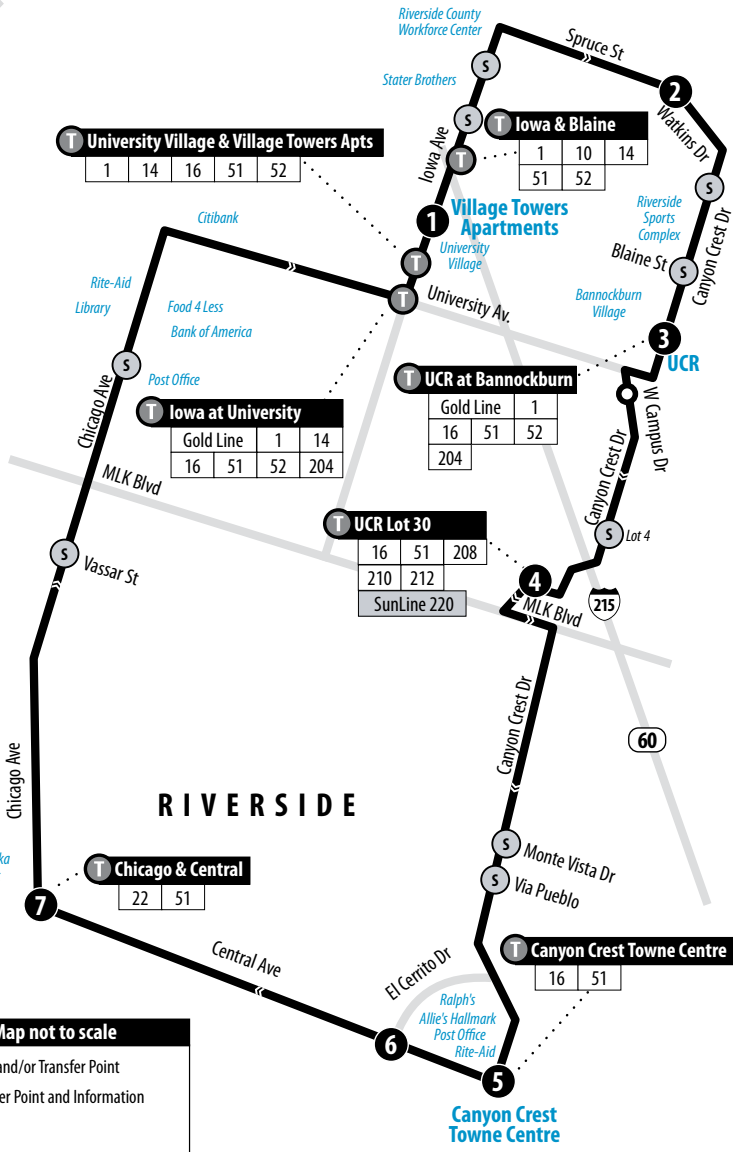

51

Crest Cruiser UCR - Canyon Crest Towne Centre

Information Center
(951) 565-5002
RiversideTransit.com
RTABus.com

Routing and timetables
subject to change.
Rutas y horarios son
sujetos a cambios.

No service on weekends or: Memorial Day, Independence Day, Labor Day, Thanksgiving Day, Christmas Day and New Year's Day or days when school is not in session.

**Does not operate June 19 through September 22 or
November 10, 23, 24, or December 12 - January 1, 2018.**

A.M. times are in PLAIN, **P.M. times are in BOLD** | Times are approximate

University Village & Village Tower Apartments	Watkins & Spruce	UCR at Bannockburn	UCR Lot 30	Canyon Crest Towne Centre	Central & El Cerrito	Chicago & Central	University Village & Village Tower Apartments
1	2	3	4	5	6	7	1
—	—	7:00	7:04	7:09	7:10	7:13	7:23
7:31	7:37	7:40	7:44	7:49	7:50	7:53	8:03
8:11	8:17	8:20	8:24	8:29	8:30	8:33	8:43
8:51	8:57	9:00	9:04	9:09	9:10	9:13	9:23
9:31	9:37	9:40	9:44	9:49	9:50	9:53	10:03
10:11	10:17	10:20	10:24	10:29	10:30	10:33	10:43
10:51	10:57	11:00	11:04	11:09	11:10	11:13	11:23
11:31	11:37	11:40	11:44	11:49	11:50	11:53	12:03
12:11	12:17	12:20	12:24	12:29	12:30	12:33	12:43
12:51	12:57	1:00	1:04	1:09	1:10	1:13	1:23
1:31	1:37	1:40	1:44	1:49	1:50	1:53	2:03
2:11	2:17	2:20	2:24	2:29	2:30	2:33	2:43
2:51	2:57	3:00	3:04	3:09	3:10	3:13	3:23
3:31	3:37	3:40	3:44	3:49	3:50	3:53	4:03
4:11	4:17	4:20	4:24	4:29	4:30	4:33	4:43
4:51	4:57	5:00	5:04	5:09	5:10	5:13	5:23
5:31	5:37	5:40	5:44	5:49	5:50	5:53	6:03

DID YOU KNOW? *For every dollar spent, the average household spends 18 cents on transportation, and 94 percent of this goes to buying, maintaining and operating cars.*

FYI: *Keep your buses and bus stops clean by using trash receptacles.*