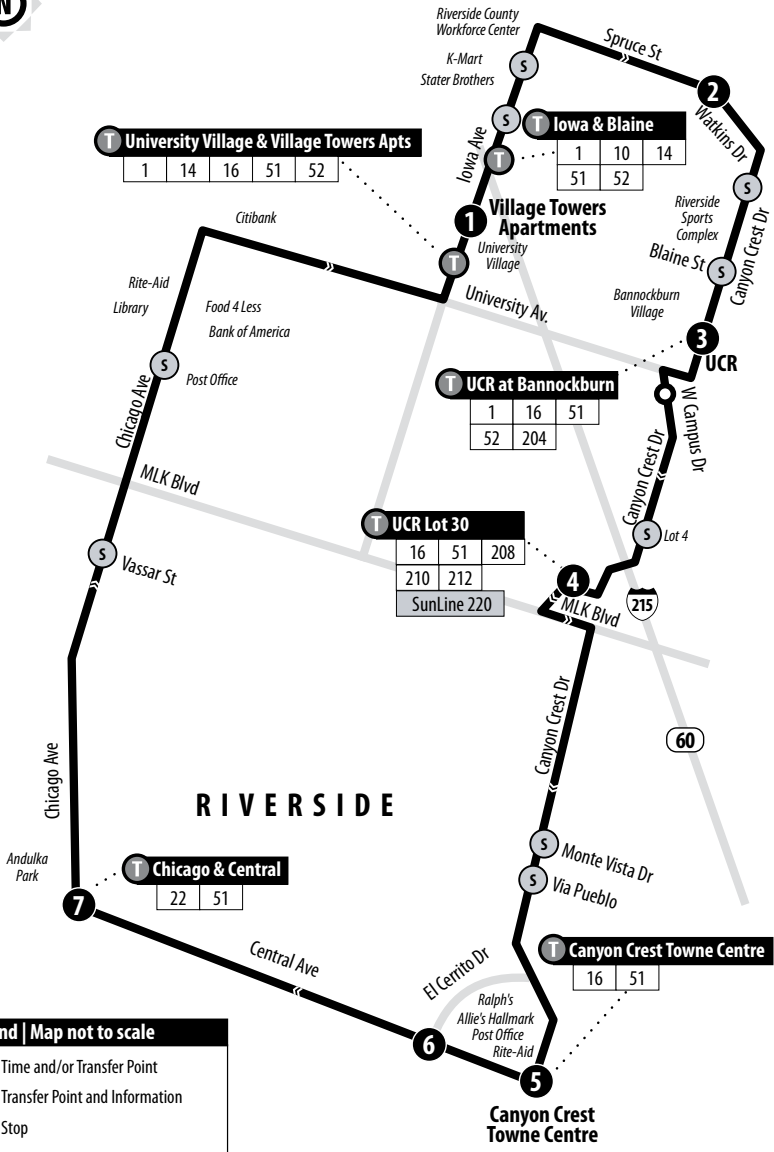

51

Crest Cruiser UCR - Canyon Crest Towne Centre

Information Center
(951) 565-5002
Web site
www.RiversideTransit.com

Routing and timetables
subject to change.
Rutas y horarios son
sujetos a cambios.

No service on weekends or: Memorial Day, Independence Day, Labor Day, Thanksgiving Day, Christmas Day and New Year's Day or days when school is not in session.

Does not operate from June 19 through September 22, 2017.

A.M. times are in PLAIN, **P.M. times are in BOLD** | Times are approximate

University Village & Village Tower Apartments	Watkins & Spruce	UCR at Bannockburn	UCR Lot 30	Canyon Crest Towne Centre	Central & El Cerrito	Chicago & Central	University Village & Village Tower Apartments
1	2	3	4	5	6	7	1
—	—	7:00	7:04	7:09	7:10	7:13	7:23
7:31	7:37	7:40	7:44	7:49	7:50	7:53	8:03
8:11	8:17	8:20	8:24	8:29	8:30	8:33	8:43
8:51	8:57	9:00	9:04	9:09	9:10	9:13	9:23
9:31	9:37	9:40	9:44	9:49	9:50	9:53	10:03
10:11	10:17	10:20	10:24	10:29	10:30	10:33	10:43
10:51	10:57	11:00	11:04	11:09	11:10	11:13	11:23
11:31	11:37	11:40	11:44	11:49	11:50	11:53	12:03
12:11	12:17	12:20	12:24	12:29	12:30	12:33	12:43
12:51	12:57	1:00	1:04	1:09	1:10	1:13	1:23
1:31	1:37	1:40	1:44	1:49	1:50	1:53	2:03
2:11	2:17	2:20	2:24	2:29	2:30	2:33	2:43
2:51	2:57	3:00	3:04	3:09	3:10	3:13	3:23
3:31	3:37	3:40	3:44	3:49	3:50	3:53	4:03
4:11	4:17	4:20	4:24	4:29	4:30	4:33	4:43
4:51	4:57	5:00	5:04	5:09	5:10	5:13	5:23
5:31	5:37	5:40	5:44	5:49	5:50	5:53	6:03

DID YOU KNOW? *For every dollar spent, the average household spends 18 cents on transportation, and 94 percent of this goes to buying, maintaining and operating cars.*

FYI: *Keep your buses and bus stops clean by using trash receptacles.*