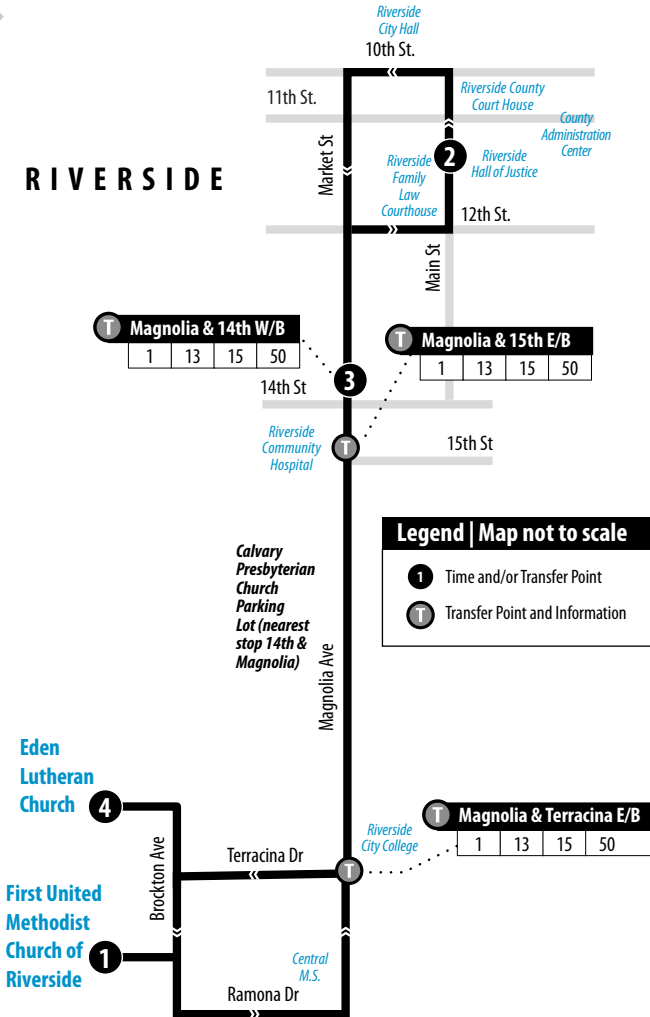

50

Jury Trolley

Information Center
(951) 565-5002
RiversideTransit.com
RTABus.com

Routing and timetables
subject to change.
Rutas y horarios son
sujetos a cambios.

Runs Monday – Thursday Only. No service on Fridays, weekends or: New Year's Day, MLK Day, Lincoln's Birthday, President's Day, Washington's Birthdays, Cesar Chavez Day, Memorial Day, Independence Day, Labor Day, Columbus Day, Veterans Day, Thanksgiving Day, Christmas Day.

RIVERSIDE

A.M. times are in PLAIN, **P.M. times are in BOLD** | Times are approximate

United Methodist Church	Main & 11th (Court House)	Magnolia & 14th	Eden Lutheran Church	United Methodist Church
1	2	3	4	1
—	—	7:20	7:27	7:30
—	—	7:33	7:40	7:43
7:35	7:44	7:47	7:54	7:57
7:48	7:57	8:00	8:07	8:10
8:02	8:11	8:14	8:21	8:24
8:15	8:24	8:27	8:34	8:37
8:29	8:38	8:41	8:48	8:51
8:42	8:51	—	—	—
8:56	9:05	9:08	9:15	9:18
9:23	9:32	9:35	9:42	9:45
9:50	9:59	10:02	10:09	10:12
10:17	10:26	10:29	10:36	10:39
10:44	10:53	10:56	11:03	11:06
11:11	11:20	11:23	11:30	11:33
11:38	11:47	11:50	11:57	12:00
12:05	12:14	12:17	12:24	12:27
12:32	12:41	12:44	12:51	12:54
12:59	1:08	1:11	1:18	1:21
1:26	1:35	1:38	1:45	1:48
1:53	2:02	2:05	2:12	2:15
2:20	2:29	2:32	2:39	2:42
2:47	2:56	2:59	3:06	3:09
3:14	3:23	3:26	3:33	3:36
3:41	3:50	3:53	4:00	4:03
4:08	4:17	4:20	4:27	4:30
4:35	4:44	4:47	4:54	4:57
5:02	5:11	5:14	5:21	5:24
5:29	5:38	5:41	5:48	5:51

JURY TROLLEY (Red Line)

Fare Categories	Base Fares
General/Youth	25¢
Senior/Disabled/Medicare Card Holder/Veteran	10¢
City employees, jurors and holders of a valid parking ticket or RTA Pass	FREE