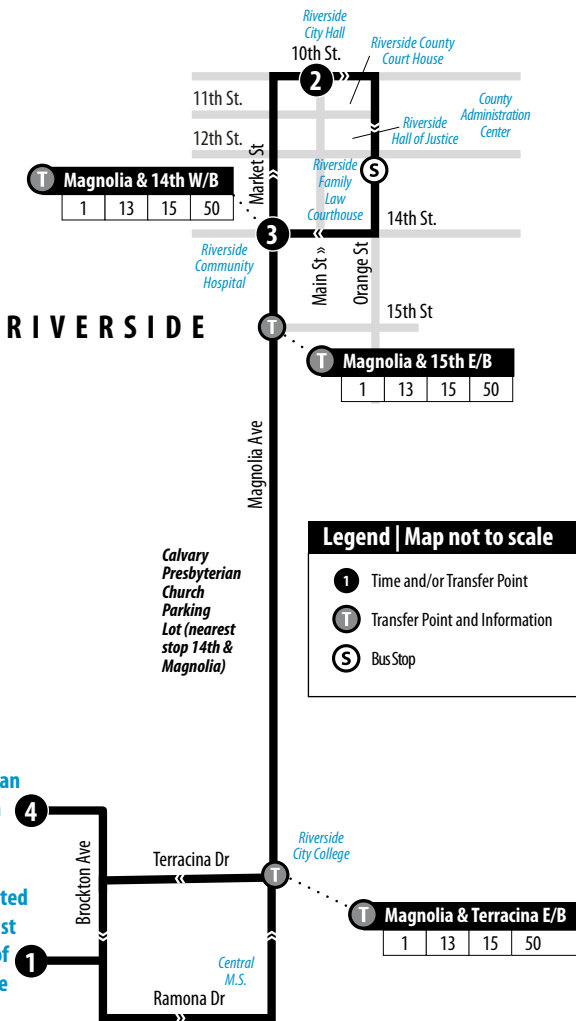

50

Jury Trolley

Information Center
(951) 565-5002
RiversideTransit.com
RTABus.com

Routing and timetables
subject to change.
Rutas y horarios son
sujetos a cambios.

Runs Monday – Thursday Only. No service on Fridays, weekends or: New Year's Day, MLK Day, Lincoln's Birthday, President's Day, Washington's Birthdays, Cesar Chavez Day, Memorial Day, Independence Day, Labor Day, Columbus Day, Veterans Day, Thanksgiving Day, Christmas Day.

JURY TROLLEY (Red Line)

| Fare Categories | Base Fares |
|--|------------|
| General/Youth | 25¢ |
| Senior/Disabled/Medicare Card Holder/Veteran | 10¢ |
| City employees, jurors and holders of a valid parking ticket or RTA Pass | FREE |