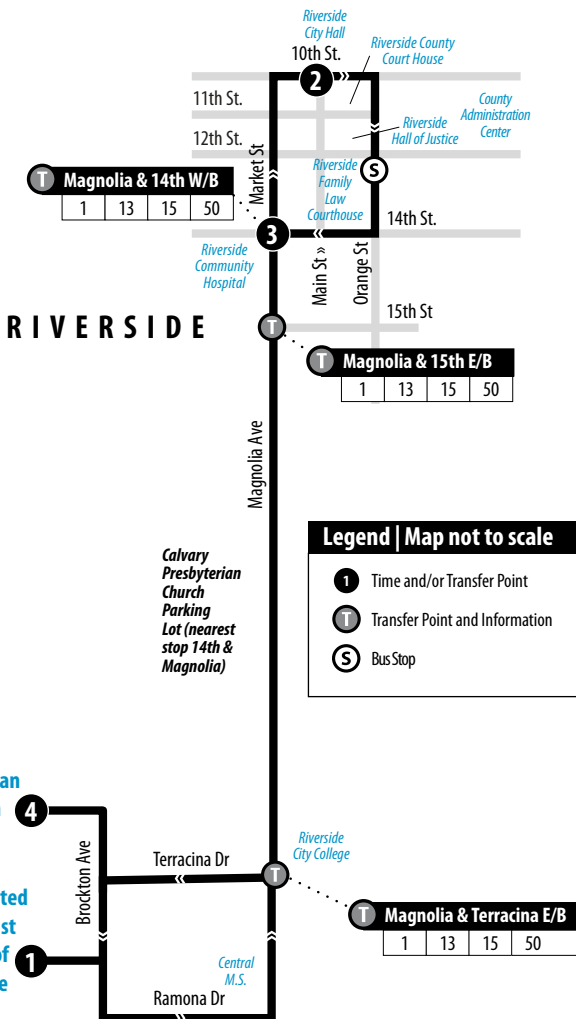

50

Jury Trolley

Information Center
(951) 565-5002
RiversideTransit.com
RTABus.com

Routing and timetables
subject to change.
Rutas y horarios son
sujetos a cambios.

Runs Monday – Thursday Only. No service on Fridays, weekends or: New Year's Day, MLK Day, Lincoln's Birthday, President's Day, Washington's Birthday, Cesar Chavez Day, Memorial Day, Independence Day, Labor Day, Columbus Day, Veterans Day, Thanksgiving Day, Christmas Day.

A.M. times are in PLAIN, **P.M. times are in BOLD** | Times are approximate

First United Methodist Church of Riverside	10th & Main	Magnolia & 14th	Eden Lutheran Church	First United Methodist Church of Riverside
1	2	3	4	1
—	—	7:20	7:27	7:30
—	—	7:33	7:40	7:43
7:35	7:44	7:47	7:54	7:57
7:48	7:57	8:00	8:07	8:10
8:02	8:11	8:14	8:21	8:24
8:15	8:24	8:27	8:34	8:37
8:29	8:38	8:41	8:48	8:51
8:42	8:51	—	—	—
8:56	9:05	9:08	9:15	9:18
9:23	9:32	9:35	9:42	9:45
9:50	9:59	10:02	10:09	10:12
10:17	10:26	10:29	10:36	10:39
10:44	10:53	10:56	11:03	11:06
11:11	11:20	11:23	11:30	11:33
11:38	11:47	11:50	11:57	12:00
12:05	12:14	12:17	12:24	12:27
12:32	12:41	12:44	12:51	12:54
12:59	1:08	1:11	1:18	1:21
1:26	1:35	1:38	1:45	1:48
1:53	2:02	2:05	2:12	2:15
2:20	2:29	2:32	2:39	2:42
2:47	2:56	2:59	3:06	3:09
3:14	3:23	3:26	3:33	3:36
3:41	3:50	3:53	4:00	4:03
4:08	4:17	4:20	4:27	4:30
4:35	4:44	4:47	4:54	4:57
5:02	5:11	5:14	5:21	5:24
5:29	5:38	5:41	5:48	5:51

JURY TROLLEY (Red Line)

Fare Categories	Base Fares
General/Youth	25¢
Senior/Disabled/Medicare Card Holder/Veteran	10¢
City employees, jurors and holders of a valid parking ticket or RTA Pass	FREE