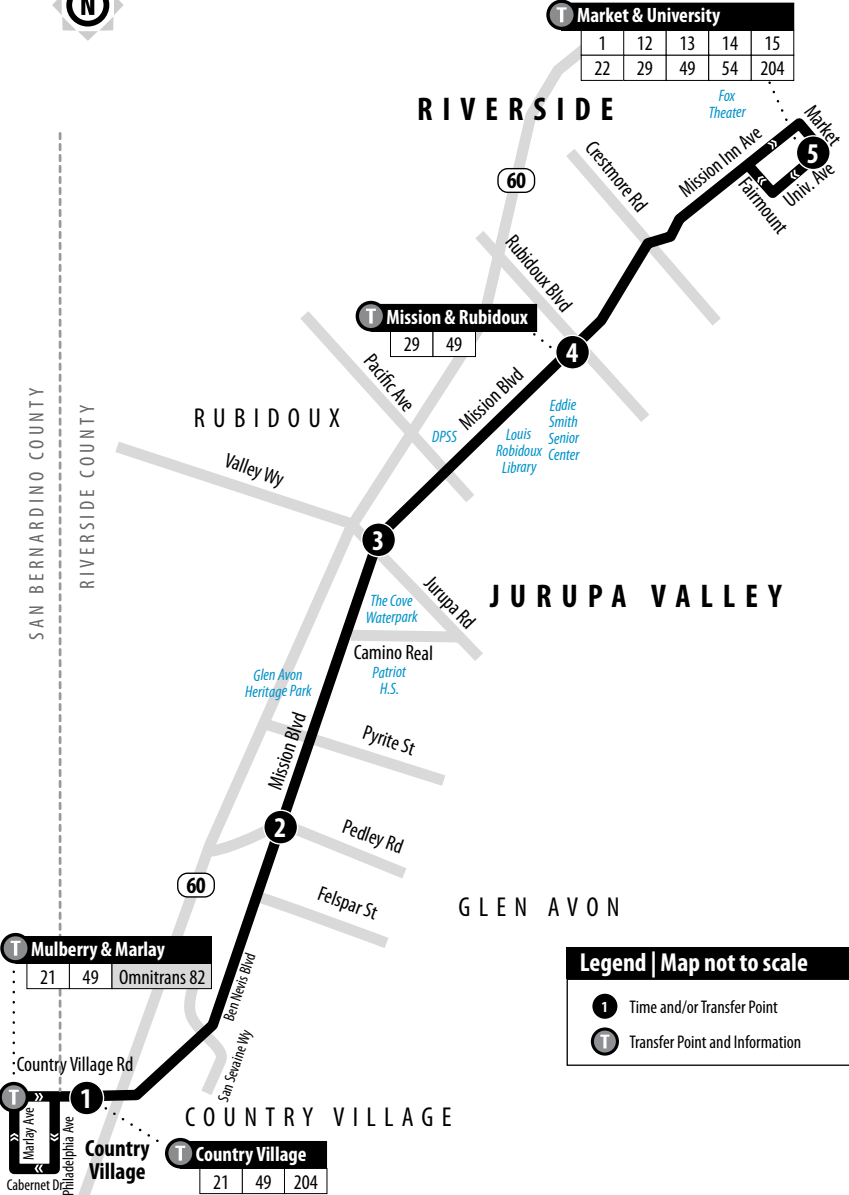

Legend | Map not to scale

- 1** Time and/or Transfer Point
- T** Transfer Point and Information

49

Weekdays | Eastbound to Downtown Riverside

A.M. times are in PLAIN, **P.M. times are in BOLD** | Times are approximate

Country Village	Mission & Pedley	Mission & Valley	Mission & Rubidoux	University & Market
1	2	3	4	5
4:43	4:50	4:56	5:01	5:08
The 4:43 a.m. trip will start service at Country Village Rd & Granite Hills Dr at 4:33 a.m.				
5:18	5:25	5:31	5:38	5:45
6:02	6:12	6:18	6:25	6:32
6:37	6:47	6:55	7:05	7:16
7:32	7:42	7:50	8:00	8:11
8:20	8:30	8:38	8:48	8:59
9:09	9:19	9:27	9:37	9:46
9:58	10:08	10:16	10:26	10:35
10:47	10:57	11:05	11:15	11:24
11:38	11:48	11:56	12:06	12:15
12:28	12:38	12:46	12:56	1:05
1:18	1:28	1:36	1:46	1:55
2:10	2:20	2:29	2:41	2:52
2:59	3:09	3:18	3:30	3:41
3:56	4:06	4:15	4:25	4:35
4:43	4:53	5:01	5:13	5:25
5:40	5:50	5:58	6:08	6:18
6:27	6:36	6:43	6:50	6:59
7:21	7:30	7:37	7:44	7:53

49

Weekends | Eastbound to Downtown Riverside

A.M. times are in PLAIN, P.M. times are in BOLD | Times are approximate

Country Village	Mission & Pedley	Mission & Valley	Mission & Rubidoux	University & Market
1	2	3	4	5
6:39	6:47	6:54	7:02	7:09
7:50	7:59	8:06	8:15	8:22
8:51	9:00	9:08	9:17	9:25
9:57	10:06	10:14	10:24	10:32
11:09	11:18	11:26	11:37	11:46
12:19	12:28	12:36	12:47	12:56
1:28	1:37	1:45	1:55	2:04
2:44	2:53	3:01	3:11	3:19
3:53	4:02	4:10	4:19	4:27
4:58	5:07	5:15	5:24	5:32
6:14	6:23	6:31	6:39	6:47
7:19	7:27	7:34	7:41	7:49

49

Weekends | Westbound to Country Village

A.M. times are in PLAIN, P.M. times are in BOLD | Times are approximate

University & Market	Mission & Rubidoux	Mission & Valley	Mission & Pedley	Country Village
5	4	3	2	1
6:00	6:06	6:12	6:17	6:31
7:06	7:12	7:19	7:25	7:40
8:05	8:13	8:21	8:27	8:43
9:10	9:18	9:26	9:32	9:48
10:20	10:29	10:38	10:44	10:59
11:33	11:42	11:51	11:57	12:12
12:40	12:49	12:58	1:04	1:19
1:57	2:06	2:15	2:21	2:36
3:04	3:13	3:22	3:28	3:43
4:11	4:20	4:29	4:35	4:50
5:24	5:33	5:41	5:47	6:02
6:33	6:42	6:50	6:56	7:11
7:43	7:52	8:00	8:06	8:21