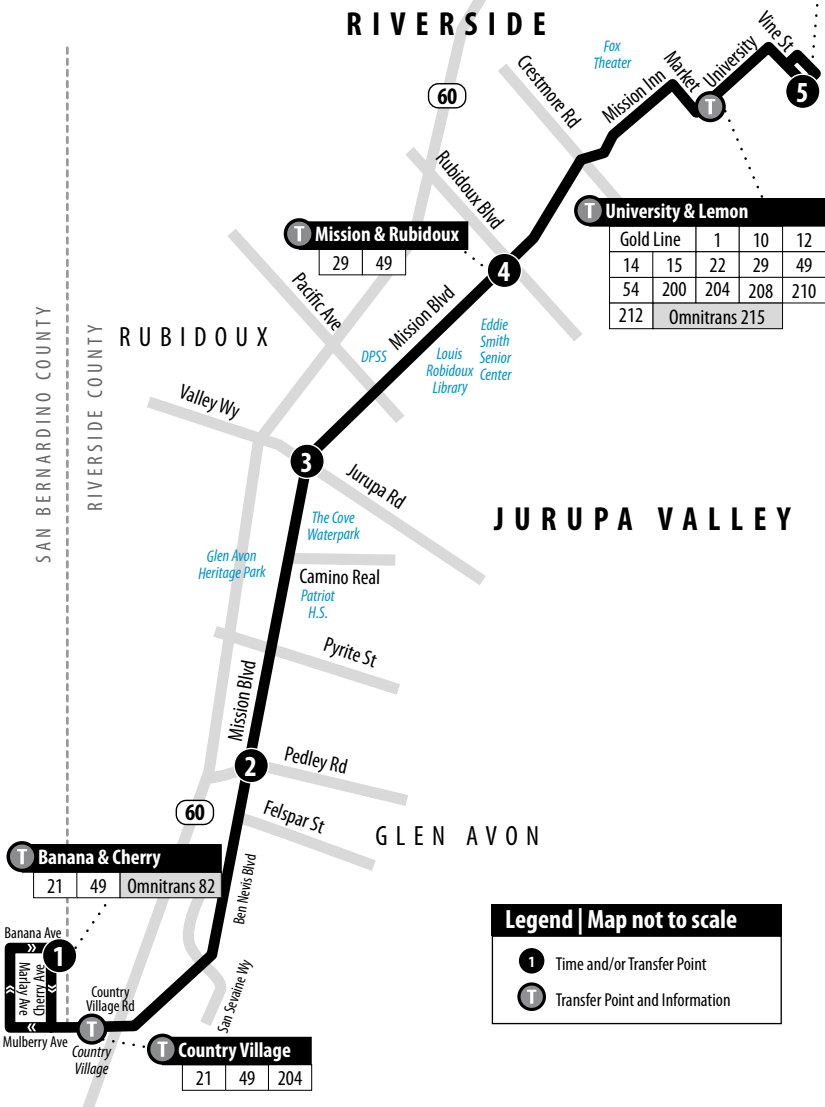

T Riverside - Downtown Metrolink Station

| | | | |
|------------------|---------|-----------|-----------------|
| Boarding diagram | Page 31 | 1 | 15 |
| 29 | 49 | 54 | 200 208 210 212 |
| Omnitrans 215 | | Metrolink | Amtrak |
| SunLine 220 | | | |

Legend | Map not to scale

- 1** Time and/or Transfer Point
- T** Transfer Point and Information

A.M. times are in PLAIN, **P.M. times are in BOLD** | Times are approximate

| Banana & Cherry | Mission & Pedley | Mission & Valley | Mission & Rubidoux | Riverside-Downtown Metrolink Station (Vine St Bay D) |
|-----------------|------------------|------------------|--------------------|--|
| 1 | 2 | 3 | 4 | 5 |
| 4:39 | 4:50 | 4:56 | 5:01 | 5:13 |
| 5:06 | 5:17 | 5:23 | 5:30 | 5:42 |
| 5:37 | 5:51 | 5:58 | 6:05 | 6:17 |
| 6:10 | 6:24 | 6:31 | 6:39 | 6:51 |
| 6:41 | 6:57 | 7:05 | 7:15 | 7:30 |
| 7:16 | 7:30 | 7:38 | 7:48 | 8:03 |
| 7:54 | 8:08 | 8:16 | 8:26 | 8:41 |
| 8:32 | 8:46 | 8:54 | 9:04 | 9:19 |
| 9:08 | 9:22 | 9:30 | 9:40 | 9:55 |
| 9:45 | 9:59 | 10:07 | 10:17 | 10:32 |
| 10:23 | 10:37 | 10:45 | 10:55 | 11:10 |
| 10:59 | 11:13 | 11:21 | 11:31 | 11:47 |
| 11:37 | 11:51 | 11:59 | 12:09 | 12:25 |
| 12:15 | 12:29 | 12:37 | 12:47 | 1:03 |
| 12:54 | 1:08 | 1:16 | 1:26 | 1:42 |
| 1:34 | 1:49 | 1:57 | 2:07 | 2:23 |
| 2:13 | 2:28 | 2:37 | 2:50 | 3:06 |
| 2:58 | 3:12 | 3:21 | 3:33 | 3:49 |
| 3:37 | 3:51 | 4:01 | 4:13 | 4:30 |
| 4:20 | 4:34 | 4:44 | 4:55 | 5:14 |
| 5:02 | 5:16 | 5:25 | 5:36 | 5:53 |
| 5:43 | 5:57 | 6:06 | 6:16 | 6:33 |
| 6:28 | 6:42 | 6:50 | 6:57 | 7:13 |
| 7:03 | 7:16 | 7:23 | 7:30 | 7:45 |
| 7:42 | 7:55 | 8:02 | 8:09 | 8:24 |
| 8:18 | 8:31 | 8:38 | 8:45 | 9:00 |