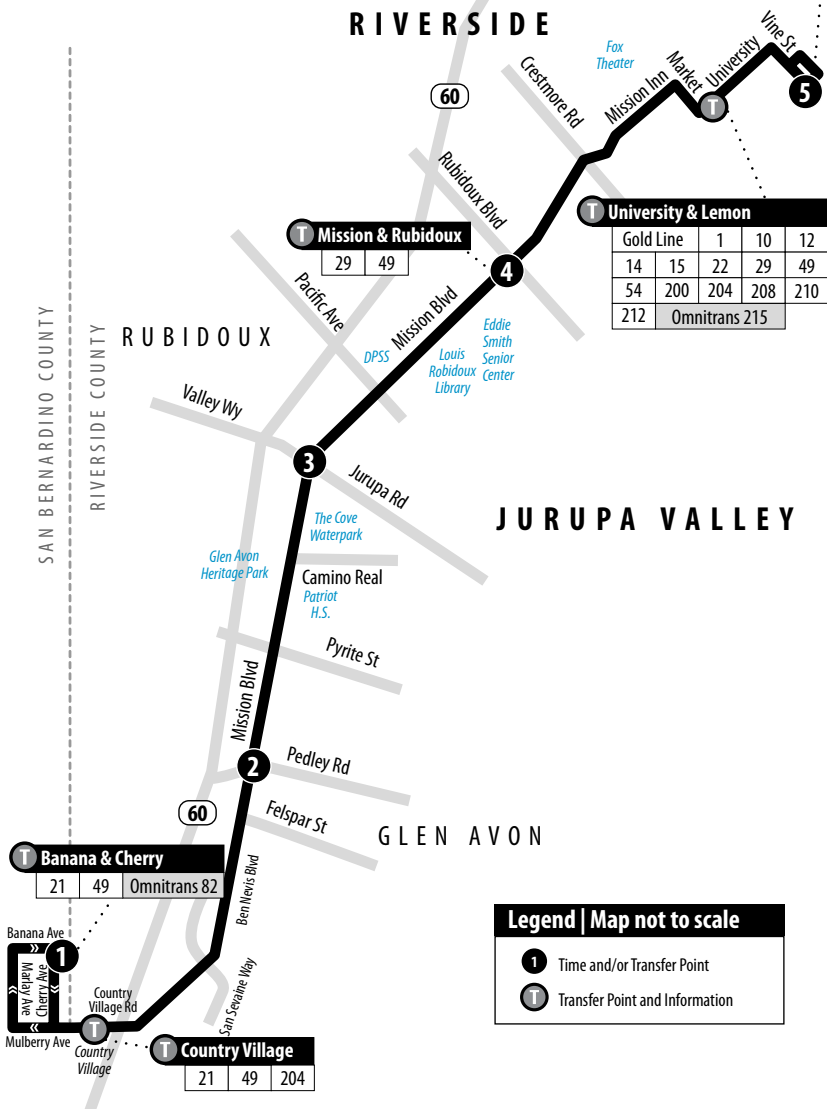

Routing and timetables
subject to change.
Rutas y horarios son
sujetos a cambios.

Sunday service on: Memorial Day, Independence Day, Labor Day, Thanksgiving Day, Christmas Day and New Year's Day.

T Riverside - Downtown Metrolink Station

T Mission & Rubidoux

29	49
----	----

T Banana & Cherry

21	49	Omnitrans 82
----	----	--------------

T Country Village

21	49	204
----	----	-----

Legend | Map not to scale

- 1** Time and/or Transfer Point
- T** Transfer Point and Information

A.M. times are in PLAIN, **P.M. times are in BOLD** | Times are approximate

Banana & Cherry	Mission & Pedley	Mission & Valley	Mission & Rubidoux	Riverside-Downtown Metrolink Station (Vine St Bay D)
1	2	3	4	5
4:39	4:50	4:56	5:01	5:13
5:06	5:17	5:23	5:30	5:42
5:37	5:51	5:58	6:05	6:17
6:10	6:24	6:31	6:39	6:51
6:41	6:57	7:05	7:15	7:30
7:16	7:30	7:38	7:48	8:03
7:54	8:08	8:16	8:26	8:41
8:32	8:46	8:54	9:04	9:19
9:08	9:22	9:30	9:40	9:55
9:45	9:59	10:07	10:17	10:32
10:23	10:37	10:45	10:55	11:10
10:59	11:13	11:21	11:31	11:47
11:37	11:51	11:59	12:09	12:25
12:15	12:29	12:37	12:47	1:03
12:54	1:08	1:16	1:26	1:42
1:34	1:49	1:57	2:07	2:23
2:13	2:28	2:37	2:50	3:06
2:58	3:12	3:21	3:33	3:49
3:37	3:51	4:01	4:13	4:30
4:20	4:34	4:44	4:55	5:14
5:02	5:16	5:25	5:36	5:53
5:43	5:57	6:06	6:16	6:33
6:28	6:42	6:50	6:57	7:13
7:03	7:16	7:23	7:30	7:45
7:42	7:55	8:02	8:09	8:24
8:18	8:31	8:38	8:45	9:00