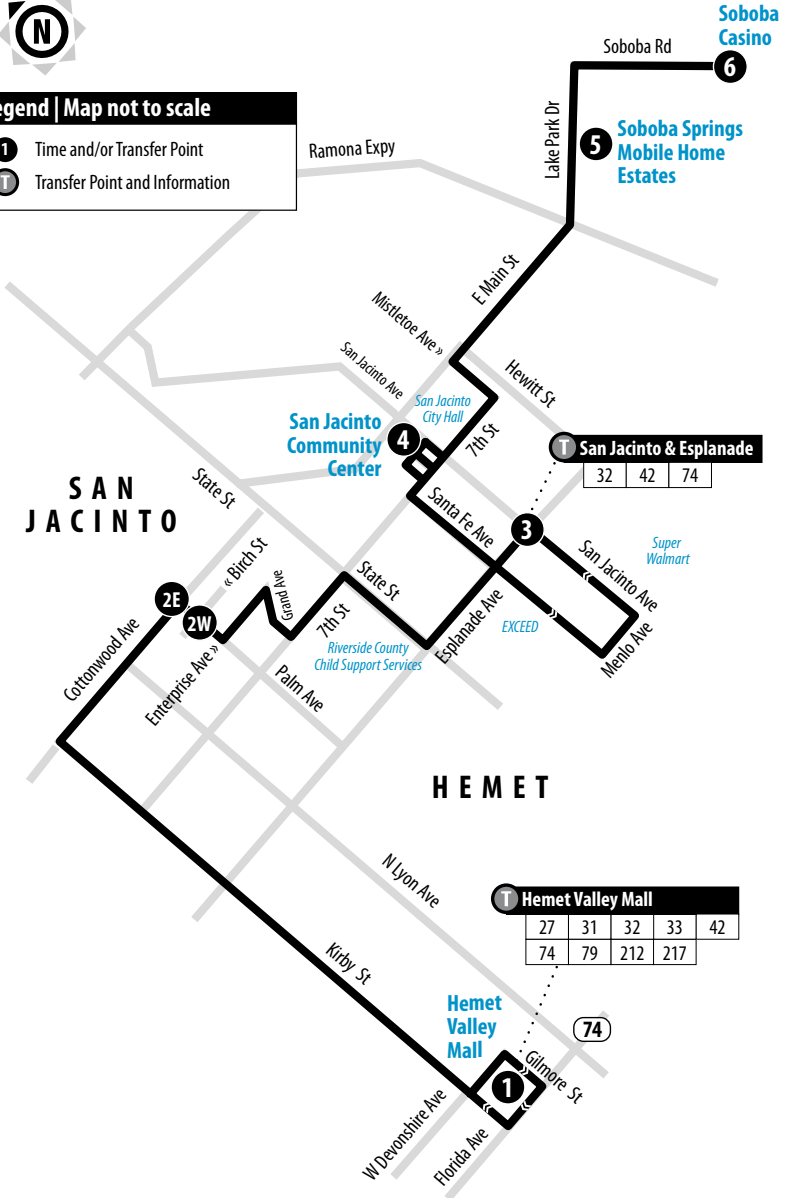

42

Hemet Valley Mall - San Jacinto - Soboba Casino

Information Center
(951) 565-5002
RiversideTransit.com
RTABus.com

Routing and timetables
subject to change.
Rutas y horarios son
sujetos a cambios.

Sunday service on: Memorial Day, Independence Day, Labor Day, Thanksgiving Day, Christmas Day and New Year's Day.

Legend | Map not to scale

- 1** Time and/or Transfer Point
- T** Transfer Point and Information

42

Weekdays | Eastbound to Soboba Casino

A.M. times are in PLAIN, **P.M. times are in BOLD** | Times are approximate

Hemet Valley Mall	Palm & Cottonwood	San Jacinto & Esplanade	San Jacinto Community Center	Soboba Springs MH Estates	Soboba Casino
1	2E	3	4	5	6
7:19	7:31	7:45	7:50	8:00	8:06
8:28	8:40	8:54	9:00	9:08	9:14
9:41	9:53	10:07	10:13	10:21	10:27
10:58	11:11	11:26	11:32	11:40	11:46
12:13	12:26	12:41	12:47	12:55	1:01
1:28	1:41	1:56	2:02	2:10	2:16
2:40	2:53	3:08	3:14	3:22	3:28
4:03	4:16	4:31	4:37	4:45	4:51
5:13	5:26	5:41	5:48	5:56	6:02
6:32	6:43	6:55	7:02	7:10	7:16

42

Weekdays | Westbound to Hemet Valley Mall

A.M. times are in PLAIN, **P.M. times are in BOLD** | Times are approximate

Soboba Casino	Soboba Springs MH Estates	San Jacinto Community Center	San Jacinto & Esplanade	Palm & Birch	Hemet Valley Mall
6	5	4	3	2W	1
6:58	7:01	7:08	7:17	7:25	7:39
8:13	8:16	8:24	8:35	8:43	8:57
9:27	9:30	9:37	9:47	9:55	10:09
10:37	10:40	10:47	10:57	11:05	11:19
11:56	11:59	12:06	12:16	12:25	12:39
1:11	1:14	1:21	1:31	1:40	1:54
2:26	2:29	2:36	2:46	2:55	3:09
3:38	3:41	3:48	3:58	4:07	4:21
5:01	5:04	5:11	5:21	5:30	5:44
6:12	6:15	6:22	6:32	6:40	6:54