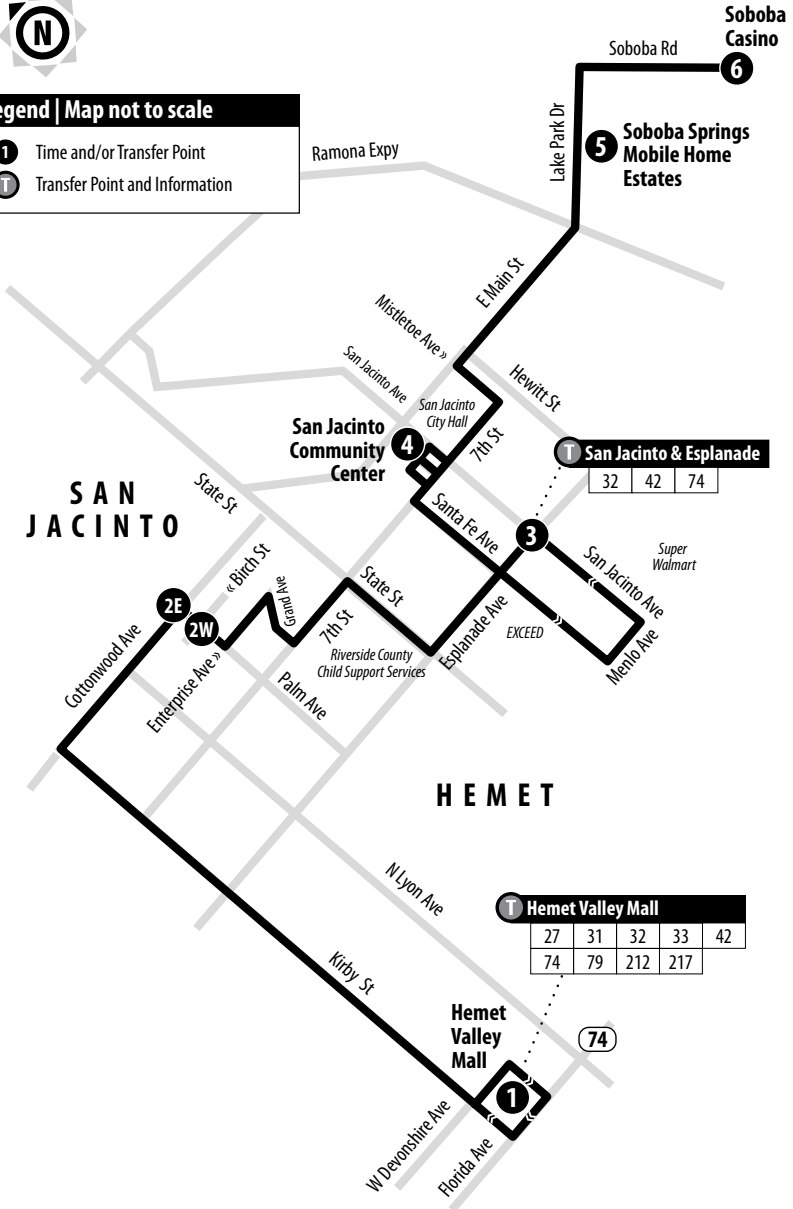

42

Hemet Valley Mall - San Jacinto - Soboba Casino

Information Center
(951) 565-5002
Web site
www.RiversideTransit.com

Routing and timetables
subject to change.
Rutas y horarios son
sujetos a cambios.

No service on Sundays or: Memorial Day, Independence Day, Labor Day, Thanksgiving Day, Christmas Day and New Year's Day.

Legend | Map not to scale

- 1** Time and/or Transfer Point
- T** Transfer Point and Information

42

Weekdays | Eastbound to Soboba Casino

A.M. times are in PLAIN, **P.M. times are in BOLD** | Times are approximate

Hemet Valley Mall	Palm & Cottonwood	San Jacinto & Esplanade	San Jacinto Community Center	Soboba Springs MH Estates	Soboba Casino
1	2E	3	4	5	6
7:21	7:33	7:46	7:53	8:01	8:07
8:31	8:43	8:56	9:03	9:11	9:17
9:41	9:53	10:06	10:13	10:21	10:27
10:56	11:08	11:21	11:28	11:36	11:42
12:11	12:23	12:36	12:43	12:51	12:57
1:26	1:38	1:53	2:00	2:08	2:14
2:41	2:53	3:08	3:15	3:23	3:29
4:06	4:18	4:33	4:40	4:48	4:54
5:11	5:23	5:38	5:45	5:53	5:59
6:26	6:38	6:53	7:00	7:08	7:14

42

Weekdays | Westbound to Hemet Valley Mall

A.M. times are in PLAIN, **P.M. times are in BOLD** | Times are approximate

Soboba Casino	Soboba Springs MH Estates	San Jacinto Community Center	San Jacinto & Esplanade	Palm & Birch	Hemet Valley Mall
6	5	4	3	2W	1
7:02	7:06	7:13	7:22	7:30	7:47
8:17	8:21	8:28	8:37	8:45	9:02
9:27	9:31	9:38	9:47	9:55	10:12
10:37	10:41	10:48	10:57	11:05	11:22
11:52	11:56	12:03	12:12	12:20	12:37
1:07	1:11	1:18	1:27	1:35	1:52
2:22	2:26	2:33	2:42	2:50	3:07
3:37	3:41	3:48	3:57	4:05	4:22
5:02	5:06	5:13	5:22	5:30	5:47
6:07	6:11	6:17	6:26	6:34	6:49
7:22	7:26	7:32	7:41	7:49	8:04