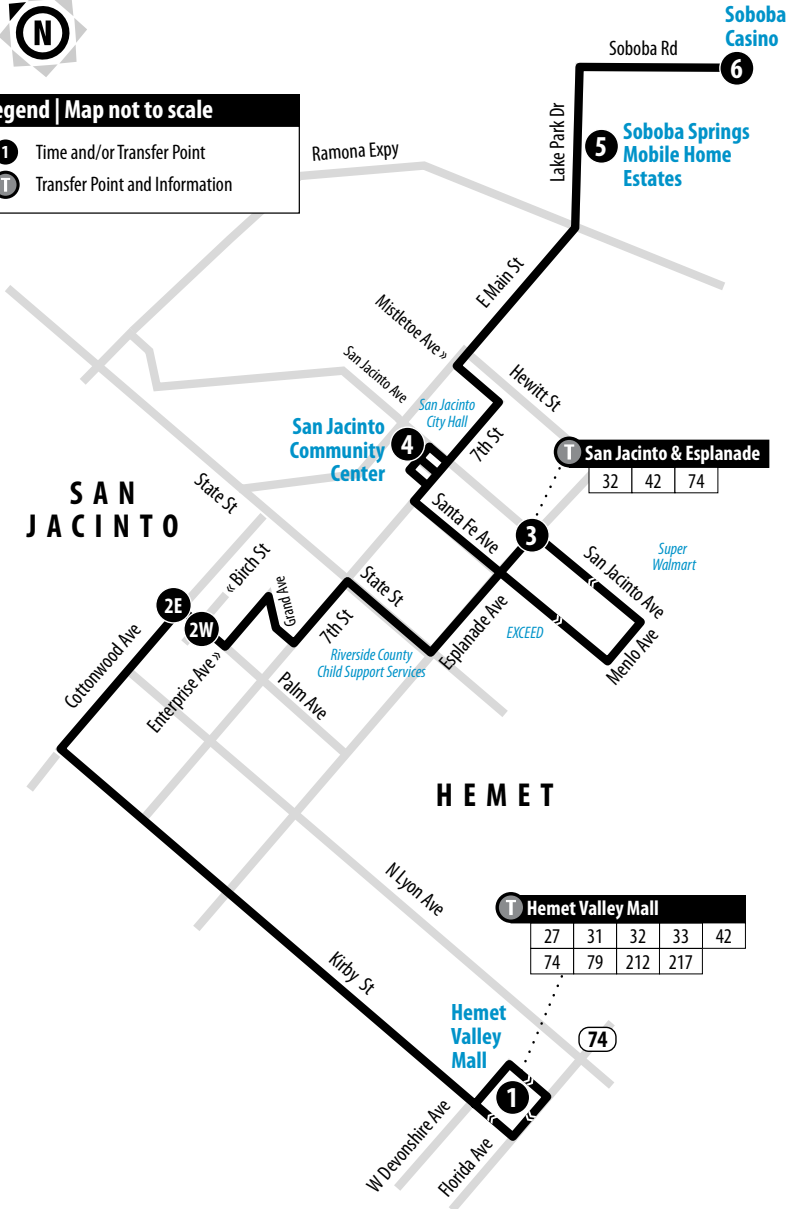

42

Hemet Valley Mall - San Jacinto - Soboba Casino

Information Center
(951) 565-5002
RiversideTransit.com
RTABus.com

Routing and timetables
subject to change.
Rutas y horarios son
sujetos a cambios.

No service on Sundays or: Memorial Day, Independence Day, Labor Day, Thanksgiving Day, Christmas Day and New Year's Day.

Legend | Map not to scale

- 1** Time and/or Transfer Point
- T** Transfer Point and Information

42

Weekdays | Eastbound to Soboba Casino

A.M. times are in PLAIN, **P.M. times are in BOLD** | Times are approximate

Hemet Valley Mall	Palm & Cottonwood	San Jacinto & Esplanade	San Jacinto Community Center	Soboba Springs MH Estates	Soboba Casino
1	2E	3	4	5	6
7:19	7:31	7:45	7:50	8:00	8:06
8:28	8:40	8:54	9:00	9:08	9:14
9:41	9:53	10:07	10:13	10:21	10:27
10:58	11:11	11:26	11:32	11:40	11:46
12:13	12:26	12:41	12:47	12:55	1:01
1:28	1:41	1:56	2:02	2:10	2:16
2:40	2:53	3:08	3:14	3:22	3:28
4:03	4:16	4:31	4:37	4:45	4:51
5:13	5:26	5:41	5:48	5:56	6:02
6:32	6:43	6:55	7:02	7:10	7:16

42

Weekdays | Westbound to Hemet Valley Mall

A.M. times are in PLAIN, **P.M. times are in BOLD** | Times are approximate

Soboba Casino	Soboba Springs MH Estates	San Jacinto Community Center	San Jacinto & Esplanade	Palm & Birch	Hemet Valley Mall
6	5	4	3	2W	1
6:58	7:01	7:08	7:17	7:25	7:39
8:13	8:16	8:24	8:35	8:43	8:57
9:27	9:30	9:37	9:47	9:55	10:09
10:37	10:40	10:47	10:57	11:05	11:19
11:56	11:59	12:06	12:16	12:25	12:39
1:11	1:14	1:21	1:31	1:40	1:54
2:26	2:29	2:36	2:46	2:55	3:09
3:38	3:41	3:48	3:58	4:07	4:21
5:01	5:04	5:11	5:21	5:30	5:44
6:12	6:15	6:22	6:32	6:40	6:54
7:26	7:28	7:34	7:44	7:51	8:05