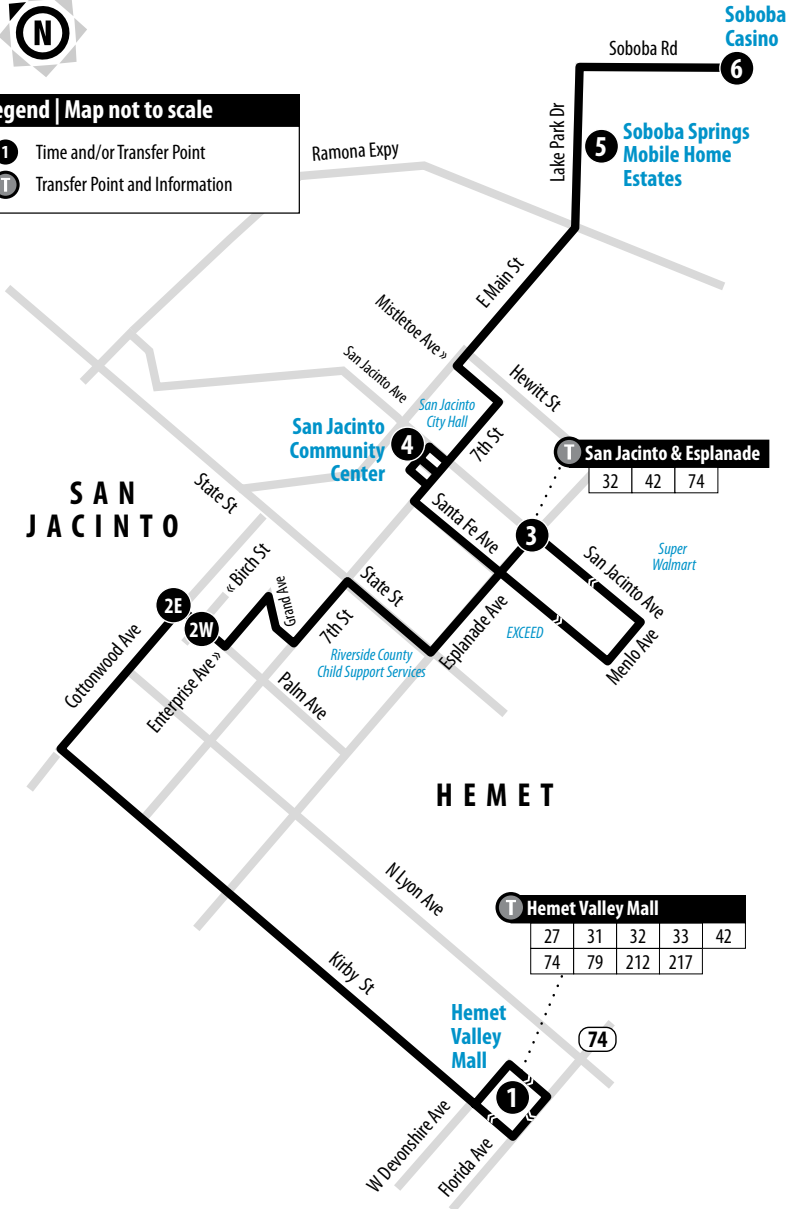

## Hemet Valley Mall - San Jacinto - Soboba Casino

Information Center  
(951) 565-5002  
RiversideTransit.com  
RTABus.com

Routing and timetables  
subject to change.  
Rutas y horarios son  
sujetos a cambios.

**No service on Sundays or:** Memorial Day, Independence Day, Labor Day, Thanksgiving Day, Christmas Day and New Year's Day.

**Legend | Map not to scale**

- 1** Time and/or Transfer Point
- T** Transfer Point and Information

## Weekdays | Eastbound to Soboba Casino

A.M. times are in PLAIN, **P.M. times are in BOLD** | Times are approximate

Hemet Valley Mall	Palm & Cottonwood	San Jacinto & Esplanade	San Jacinto Community Center	Soboba Springs MH Estates	Soboba Casino
<b>1</b>	<b>2E</b>	<b>3</b>	<b>4</b>	<b>5</b>	<b>6</b>
7:21	7:33	7:46	7:53	8:01	8:07
8:31	8:43	8:56	9:03	9:11	9:17
9:41	9:53	10:06	10:13	10:21	10:27
10:56	11:08	11:21	11:28	11:36	11:42
<b>12:11</b>	<b>12:23</b>	<b>12:36</b>	<b>12:43</b>	<b>12:51</b>	<b>12:57</b>
<b>1:26</b>	<b>1:38</b>	<b>1:53</b>	<b>2:00</b>	<b>2:08</b>	<b>2:14</b>
<b>2:41</b>	<b>2:53</b>	<b>3:08</b>	<b>3:15</b>	<b>3:23</b>	<b>3:29</b>
<b>4:06</b>	<b>4:18</b>	<b>4:33</b>	<b>4:40</b>	<b>4:48</b>	<b>4:54</b>
<b>5:11</b>	<b>5:23</b>	<b>5:38</b>	<b>5:45</b>	<b>5:53</b>	<b>5:59</b>
<b>6:26</b>	<b>6:38</b>	<b>6:53</b>	<b>7:00</b>	<b>7:08</b>	<b>7:14</b>