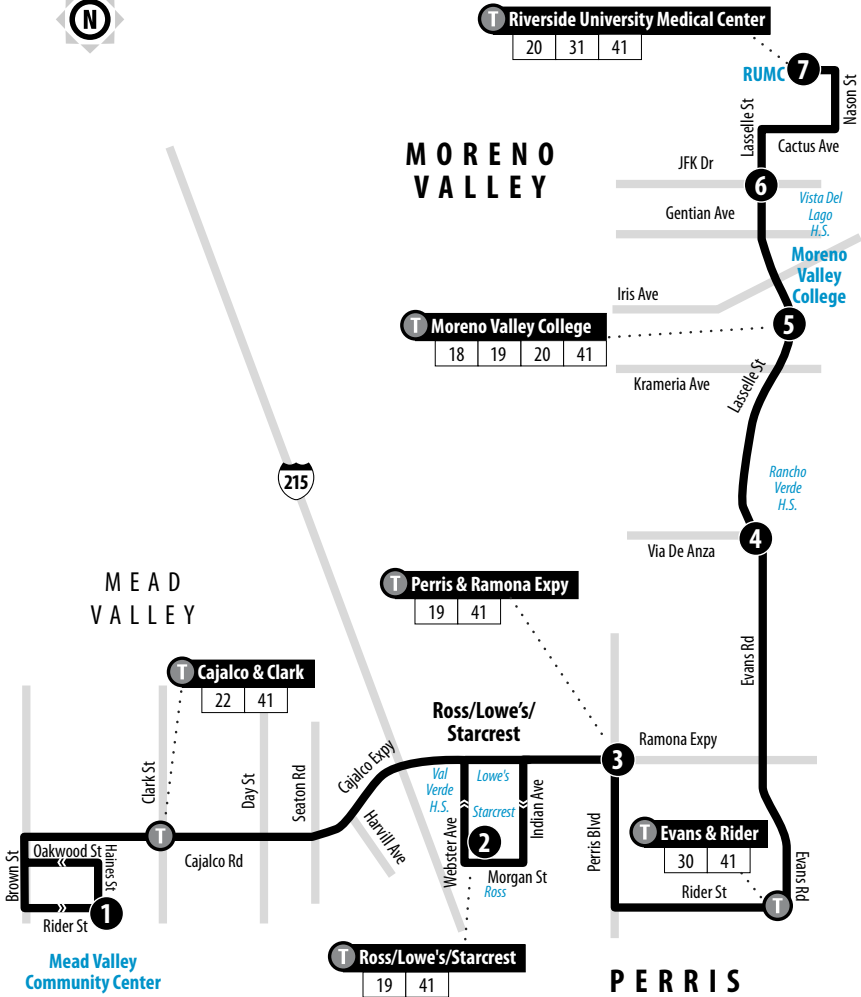

Sunday service on: Memorial Day, Independence Day, Labor Day, Thanksgiving Day, Christmas Day and New Year's Day.

Legend | Map not to scale

- 1** Time and/or Transfer Point
- T** Transfer Point and Information

41**Weekends | Eastbound to Riverside University Medical Center**A.M. times are in PLAIN, **P.M. times are in BOLD** | Times are approximate

Mead Valley Community Center	Ross / Lowe's / Starcrest	Perris & Ramona Expy	Lasselle & Via De Anza	Moreno Valley College	Lasselle & JFK	Riverside University Medical Center
1	2	3	4	5	6	7
7:09	7:22	7:27	7:37	7:41	7:44	7:50
8:53	9:06	9:11	9:21	9:25	9:28	9:34
10:37	10:50	10:55	11:05	11:09	11:12	11:18
12:21	12:34	12:39	12:49	12:53	12:56	1:02
2:05	2:18	2:23	2:33	2:37	2:40	2:46
3:49	4:02	4:07	4:17	4:21	4:24	4:30
5:33	5:46	5:51	6:01	6:05	6:08	6:14

41**Weekends | Westbound to Mead Valley Community Center**A.M. times are in PLAIN, **P.M. times are in BOLD** | Times are approximate

Riverside University Medical Center	Lasselle & JFK	Moreno Valley College	Lasselle & Via De Anza	Perris & Ramona Expy	Ross / Lowe's / Starcrest	Mead Valley Community Center
7	6	5	4	3	2	1
8:00	8:05	8:09	8:14	8:27	8:30	8:43
9:44	9:49	9:53	9:58	10:11	10:14	10:27
11:28	11:33	11:37	11:42	11:55	11:58	12:11
1:12	1:17	1:21	1:26	1:39	1:42	1:55
2:56	3:01	3:05	3:10	3:23	3:26	3:39
4:40	4:45	4:49	4:54	5:07	5:10	5:23
6:24	6:29	6:33	6:38	6:51	6:54	7:07