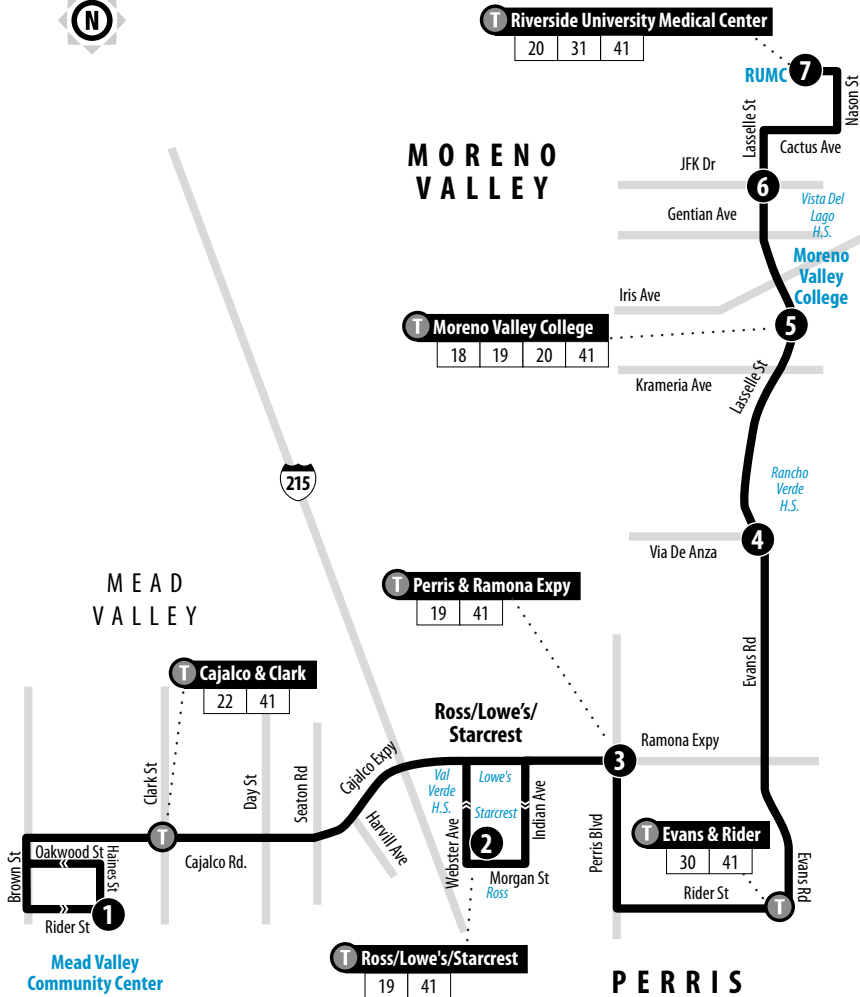

41

Mead Valley Community Center - Moreno Valley College - RUMC

Information Center
(951) 565-5002
RiversideTransit.com
RTABus.com

Routing and timetables
subject to change.
Rutas y horarios son
sujetos a cambios.

Sunday service on: Memorial Day, Independence Day, Labor Day, Thanksgiving Day, Christmas Day and New Year's Day.