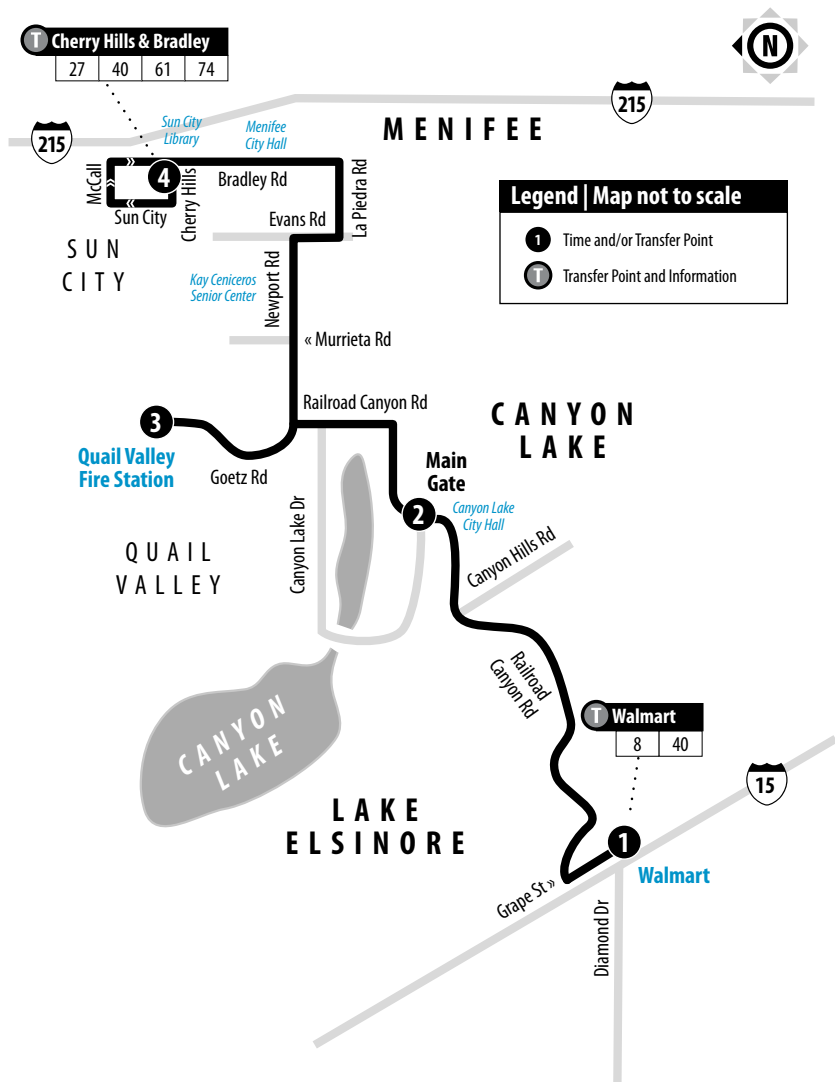

40

Lake Elsinore - Canyon Lake - Quail Valley - Sun City/Menifee

Information Center
(951) 565-5002
RiversideTransit.com
RTABus.com

Routing and timetables
subject to change.
Rutas y horarios son
sujetos a cambios.

No service on weekends or: Memorial Day, Independence Day, Labor Day, Thanksgiving Day, Christmas Day and New Year's Day.

40

Weekdays | Eastbound to Sun City/Menifee

A.M. times are in PLAIN, **P.M. times are in BOLD** | Times are approximate

Lake Elsinore Walmart	Canyon Lake Main Gate	Quail Valley Fire Station	Cherry Hills & Bradley
1	2	3	4
5:49	5:55	6:01	6:21
7:20	7:27	7:33	7:56
8:56	9:03	9:09	9:32
10:31	10:38	10:44	11:07
12:10	12:17	12:23	12:46
1:53	2:00	2:06	2:29
3:24	3:31	3:37	4:00
4:57	5:05	5:11	5:34
6:28	6:36	6:42	7:03

40

Weekdays | Westbound to Lake Elsinore

A.M. times are in PLAIN, **P.M. times are in BOLD** | Times are approximate

Cherry Hills & Bradley	Quail Valley Fire Station	Canyon Lake Main Gate	Lake Elsinore Walmart
4	3	2	1
6:32	6:51	7:01	7:10
8:05	8:24	8:35	8:44
9:40	10:00	10:11	10:20
11:18	11:39	11:50	11:59
12:54	1:15	1:26	1:35
2:35	2:56	3:07	3:16
4:07	4:28	4:38	4:47
5:40	6:01	6:11	6:20
7:18	7:38	7:47	7:56