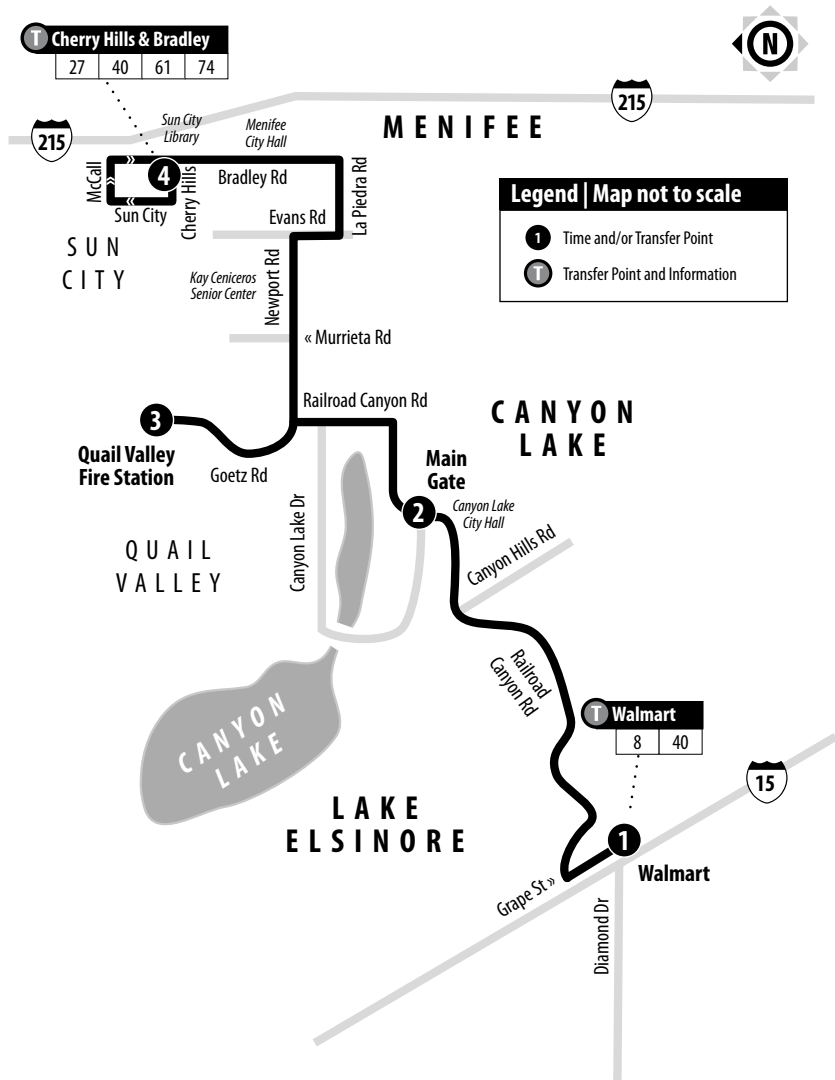

40

Lake Elsinore - Canyon Lake - Quail Valley - Sun City/Menifee

Information Center
(951) 565-5002
Web site
www.RiversideTransit.com

Routing and timetables
subject to change.
Rutas y horarios son
sujetos a cambios.

No service on weekends or: Memorial Day, Independence Day, Labor Day, Thanksgiving Day, Christmas Day and New Year's Day.