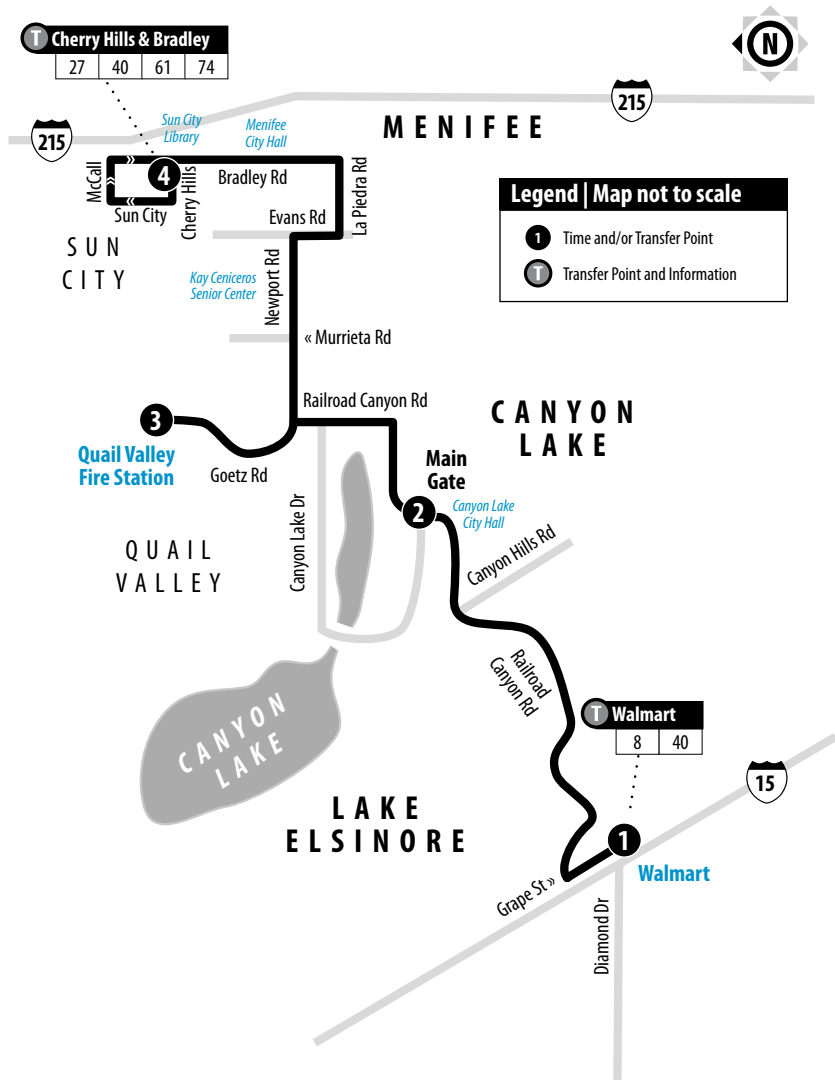

40

Lake Elsinore - Canyon Lake - Quail Valley - Sun City/Menifee

Information Center
(951) 565-5002
RiversideTransit.com
RTABus.com

Routing and timetables
subject to change.
Rutas y horarios son
sujetos a cambios.

No service on weekends or: Memorial Day, Independence Day, Labor Day, Thanksgiving Day, Christmas Day and New Year's Day.

40

Weekdays | Eastbound to Sun City/Menifee

A.M. times are in PLAIN, **P.M. times are in BOLD** | Times are approximate

Lake Elsinore Walmart	Canyon Lake Main Gate	Quail Valley Fire Station	Cherry Hills & Bradley
1	2	3	4
5:49	5:55	6:01	6:21
7:20	7:27	7:33	7:56
8:56	9:03	9:09	9:32
10:28	10:35	10:41	11:04
12:10	12:17	12:23	12:46
1:53	2:00	2:06	2:29
3:24	3:31	3:37	4:00
4:57	5:05	5:11	5:34
6:28	6:36	6:42	7:03

40

Weekdays | Westbound to Lake Elsinore

A.M. times are in PLAIN, **P.M. times are in BOLD** | Times are approximate

Cherry Hills & Bradley	Quail Valley Fire Station	Canyon Lake Main Gate	Lake Elsinore Walmart
4	3	2	1
6:27	6:46	6:56	7:05
8:05	8:24	8:35	8:44
9:40	10:00	10:11	10:20
11:18	11:39	11:50	11:59
12:54	1:15	1:26	1:35
2:35	2:56	3:07	3:16
4:07	4:28	4:38	4:47
5:40	6:01	6:11	6:20
7:10	7:30	7:39	7:48