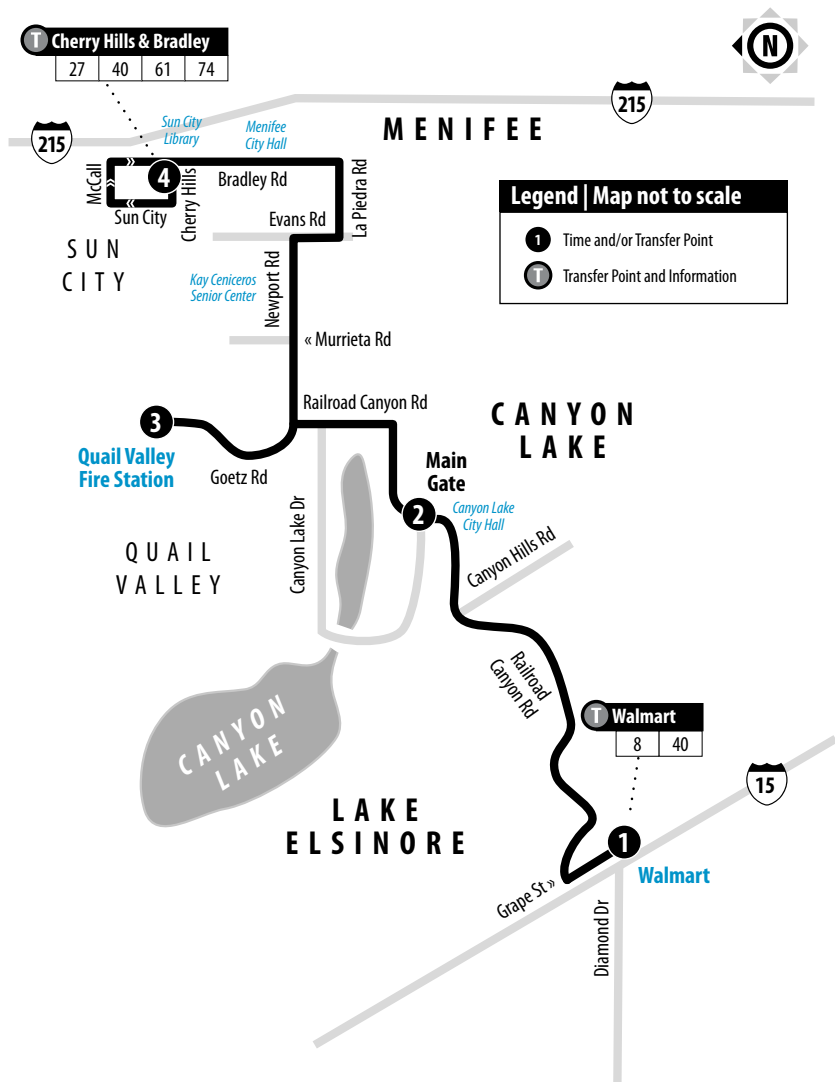

# 40

## Lake Elsinore - Canyon Lake - Quail Valley - Sun City/Menifee

Information Center  
(951) 565-5002  
RiversideTransit.com  
RTABus.com

Routing and timetables  
subject to change.  
Rutas y horarios son  
sujetos a cambios.

## 40 Weekdays | Eastbound to Sun City/Menifee

A.M. times are in PLAIN, **P.M. times are in BOLD** | Times are approximate

Lake Elsinore Walmart	Canyon Lake Main Gate	Quail Valley Fire Station	Cherry Hills & Bradley
1	2	3	4
5:49	5:55	6:01	6:21
7:20	7:27	7:33	7:56
8:56	9:03	9:09	9:32
10:28	10:35	10:41	11:04
<b>12:10</b>	<b>12:17</b>	<b>12:23</b>	<b>12:46</b>
<b>1:53</b>	<b>2:00</b>	<b>2:06</b>	<b>2:29</b>
<b>3:24</b>	<b>3:31</b>	<b>3:37</b>	<b>4:00</b>
<b>4:57</b>	<b>5:05</b>	<b>5:11</b>	<b>5:34</b>
<b>6:28</b>	<b>6:36</b>	<b>6:42</b>	<b>7:03</b>

## 40 Weekdays | Westbound to Lake Elsinore

A.M. times are in PLAIN, **P.M. times are in BOLD** | Times are approximate

Cherry Hills & Bradley	Quail Valley Fire Station	Canyon Lake Main Gate	Lake Elsinore Walmart
4	3	2	1
6:27	6:46	6:56	7:05
8:05	8:24	8:35	8:44
9:40	10:00	10:11	10:20
11:18	11:39	11:50	11:59
<b>12:54</b>	<b>1:15</b>	<b>1:26</b>	<b>1:35</b>
<b>2:35</b>	<b>2:56</b>	<b>3:07</b>	<b>3:16</b>
<b>4:07</b>	<b>4:28</b>	<b>4:38</b>	<b>4:47</b>
<b>5:40</b>	<b>6:01</b>	<b>6:11</b>	<b>6:20</b>
<b>7:10</b>	<b>7:30</b>	<b>7:39</b>	<b>7:48</b>