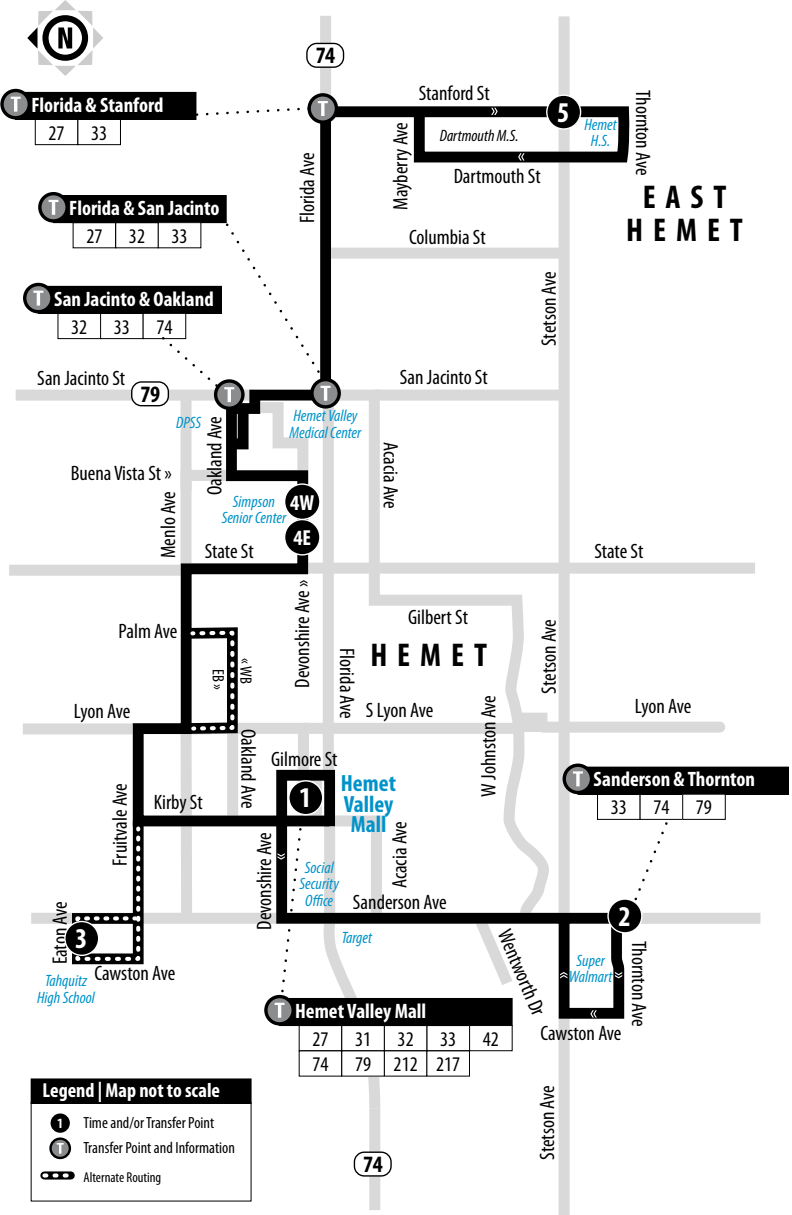

33

Hemet Valley Mall - Sanderson & Thornton - Stanford - Stanford & Stetson

Information Center
(951) 565-5002
RiversideTransit.com
RTABus.com

Routing and timetables subject to change.
Rutas y horarios son sujetos a cambios.

Sunday service on: Memorial Day, Independence Day, Labor Day, Thanksgiving Day, Christmas Day and New Year's Day.