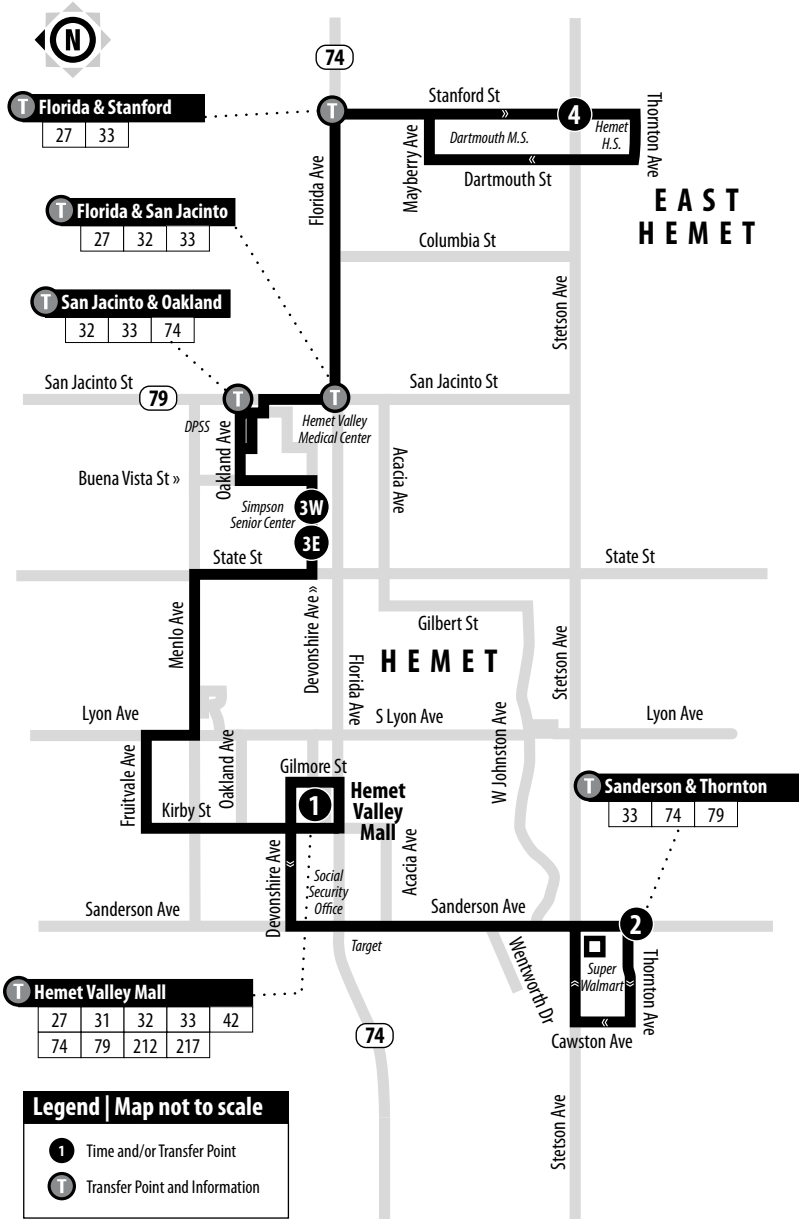

33

Hemet Valley Mall - Sanderson - Stanford & Stetson

Information Center
(951) 565-5002
Web site
www.RiversideTransit.com

Routing and timetables subject to change.
Rutas y horarios son sujetos a cambios.

No service on weekends or: Memorial Day, Independence Day, Labor Day, Thanksgiving Day, Christmas Day and New Year's Day.

33

Weekdays | Eastbound to Stanford & Stetson

A.M. times are in PLAIN, P.M. times are in BOLD | Times are approximate

Hemet Valley Mall	Devonshire & Carmalita	Stanford & Stetson
1	3E	4
6:34	6:45	7:03
7:55	8:06	8:24
9:12	9:22	9:40
10:20	10:32	10:52
11:33	11:47	12:05
12:48	1:02	1:22
2:05	2:20	2:45
3:19	3:34	3:52
4:35	4:49	5:11
5:59	6:12	6:30
7:05	7:18	7:36

33

Weekdays | Westbound to Hemet Valley Mall & Sanderson

A.M. times are in PLAIN, P.M. times are in BOLD | Times are approximate

S = Operates when school is in session only.

	Stanford & Stetson	Devonshire & Juanita	Hemet Valley Mall	Thornton & Sanderson	Hemet Valley Mall
	4	3W	1	2	1
	7:18	7:40	7:52	8:04	8:22
	8:32	8:52	9:04	9:16	9:34
	9:48	10:07	10:18	10:30	10:48
	11:00	11:19	11:30	11:43	12:03
	12:13	12:33	12:46	12:59	1:19
	1:25	1:45	1:57	2:09	2:29
	2:50	3:12	3:24	3:36	3:58
S	2:50	3:12	3:24	3:36	3:58
	4:00	4:20	4:32	4:43	5:03
	5:19	5:37	5:47	5:58	6:14
	6:35	6:53	7:03	7:14	7:27