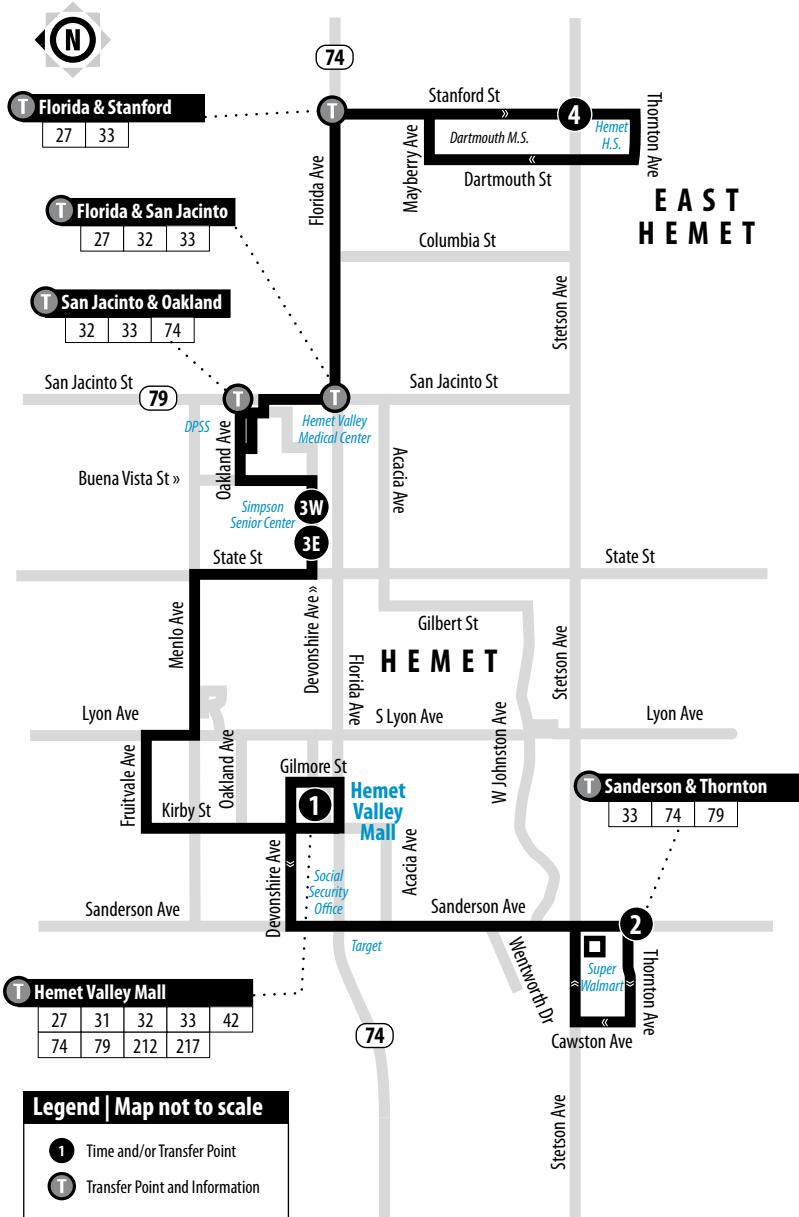

33

Hemet Valley Mall - Sanderson - Stanford & Stetson

Information Center
(951) 565-5002
RiversideTransit.com
RTABus.com

Routing and timetables
subject to change.
Rutas y horarios son
sujetos a cambios.

No service on weekends or: Memorial Day, Independence Day, Labor Day, Thanksgiving Day, Christmas Day and New Year's Day.

33

Weekdays | Eastbound to Stanford & Stetson

A.M. times are in PLAIN, P.M. times are in BOLD | Times are approximate

| Hemet Valley Mall | Devonshire & Carmalita | Stanford & Stetson |
|-------------------|------------------------|--------------------|
| 1 | 3E | 4 |
| 6:34 | 6:44 | 6:59 |
| 7:55 | 8:07 | 8:22 |
| 9:12 | 9:24 | 9:39 |
| 10:18 | 10:30 | 10:45 |
| 11:33 | 11:47 | 12:02 |
| 12:48 | 1:02 | 1:19 |
| 2:05 | 2:19 | 2:39 |
| 3:19 | 3:33 | 3:50 |
| 4:35 | 4:48 | 5:04 |
| 5:59 | 6:12 | 6:27 |
| 7:05 | 7:16 | 7:31 |

33

Weekdays | Westbound to Hemet Valley Mall & Sanderson

A.M. times are in PLAIN, P.M. times are in BOLD | Times are approximate

S = Operates when school is in session only.

| | Stanford & Stetson | Devonshire & Juanita | Hemet Valley Mall | Thornton & Sanderson | Hemet Valley Mall |
|---|--------------------|----------------------|-------------------|----------------------|-------------------|
| | 4 | 3W | 1 | 2 | 1 |
| | 7:18 | 7:39 | 7:51 | 8:03 | 8:18 |
| | 8:32 | 8:53 | 9:05 | 9:18 | 9:33 |
| | 9:48 | 10:06 | 10:18 | 10:31 | 10:46 |
| | 10:55 | 11:13 | 11:25 | 11:39 | 11:54 |
| | 12:10 | 12:30 | 12:43 | 12:58 | 1:13 |
| | 1:25 | 1:45 | 1:58 | 2:13 | 2:30 |
| | 2:50 | 3:14 | 3:28 | 3:42 | 3:59 |
| S | 2:50 | 3:14 | 3:28 | 3:42 | 3:59 |
| | 4:00 | 4:20 | 4:34 | 4:48 | 5:03 |
| | 5:19 | 5:38 | 5:49 | 6:01 | 6:16 |
| | 6:35 | 6:53 | 7:04 | 7:15 | 7:29 |