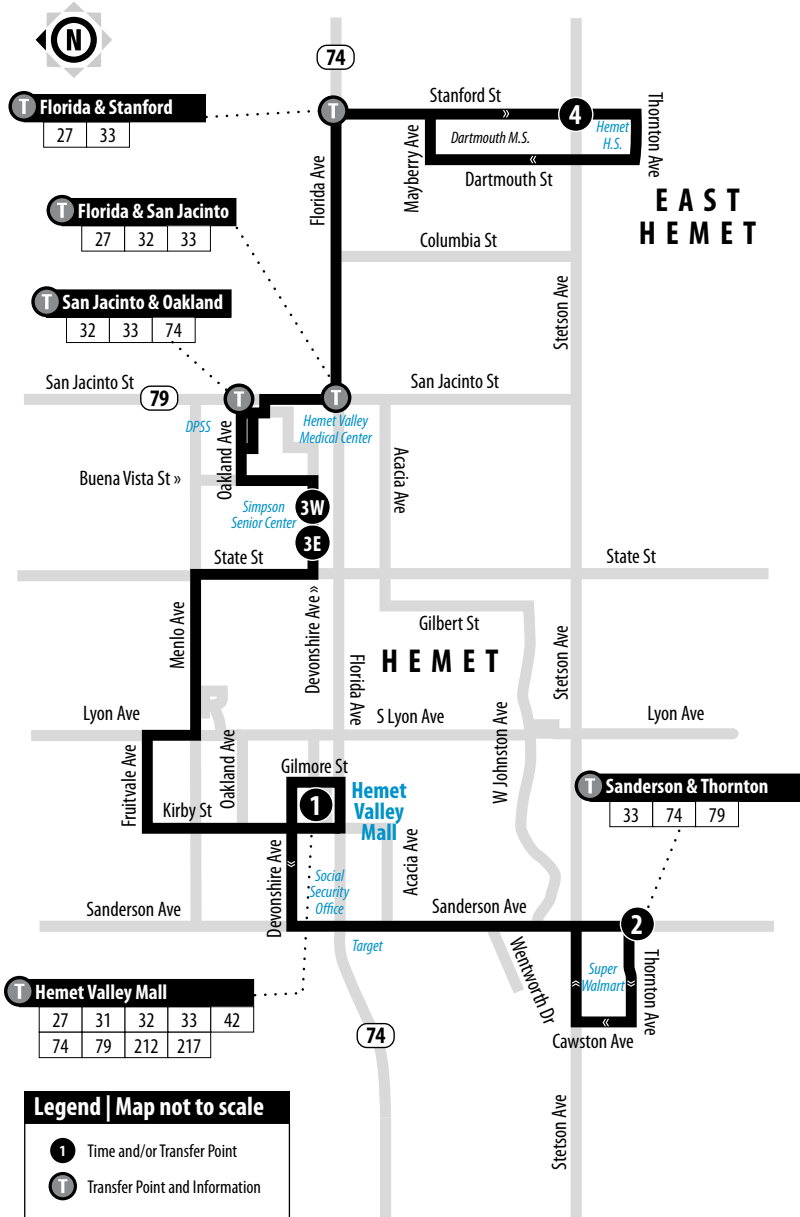

33

Hemet Valley Mall - Sanderson & Thornton - Stanford & Stetson

Information Center
(951) 565-5002
RiversideTransit.com
RTABus.com

Routing and timetables
subject to change.
Rutas y horarios son
sujetos a cambios.

No service on weekends or: Memorial Day, Independence Day, Labor Day, Thanksgiving Day, Christmas Day and New Year's Day.

33

Weekdays | Eastbound to Stanford & Stetson

A.M. times are in PLAIN, P.M. times are in BOLD | Times are approximate

Hemet Valley Mall	Devonshire & Carmalita	Stanford & Stetson
1	3E	4
6:34	6:45	7:00
7:49	8:01	8:16
9:07	9:20	9:37
10:19	10:32	10:49
11:33	11:46	12:03
12:49	1:02	1:19
2:08	2:21	2:40
3:19	3:33	3:50
4:27	4:40	4:57
5:51	6:04	6:21
7:04	7:17	7:34

33

Weekdays | Westbound to Hemet Valley Mall and Sanderson & Thornton

A.M. times are in PLAIN, P.M. times are in BOLD | Times are approximate

Stanford & Stetson	Devonshire & Juanita	Hemet Valley Mall	Sanderson & Thornton	Hemet Valley Mall
4	3W	1	2	1
7:10	7:30	7:43	7:55	8:15
8:29	8:49	9:02	9:15	9:30
9:44	10:04	10:17	10:31	10:48
11:02	11:19	11:30	11:42	11:57
12:09	12:28	12:41	12:55	1:12
1:27	1:46	1:59	2:13	2:30
2:50	3:13	3:26	3:39	3:56
3:57	4:17	4:30	4:44	5:01
5:07	5:25	5:37	5:51	6:11
6:31	6:49	7:01	7:14	7:29