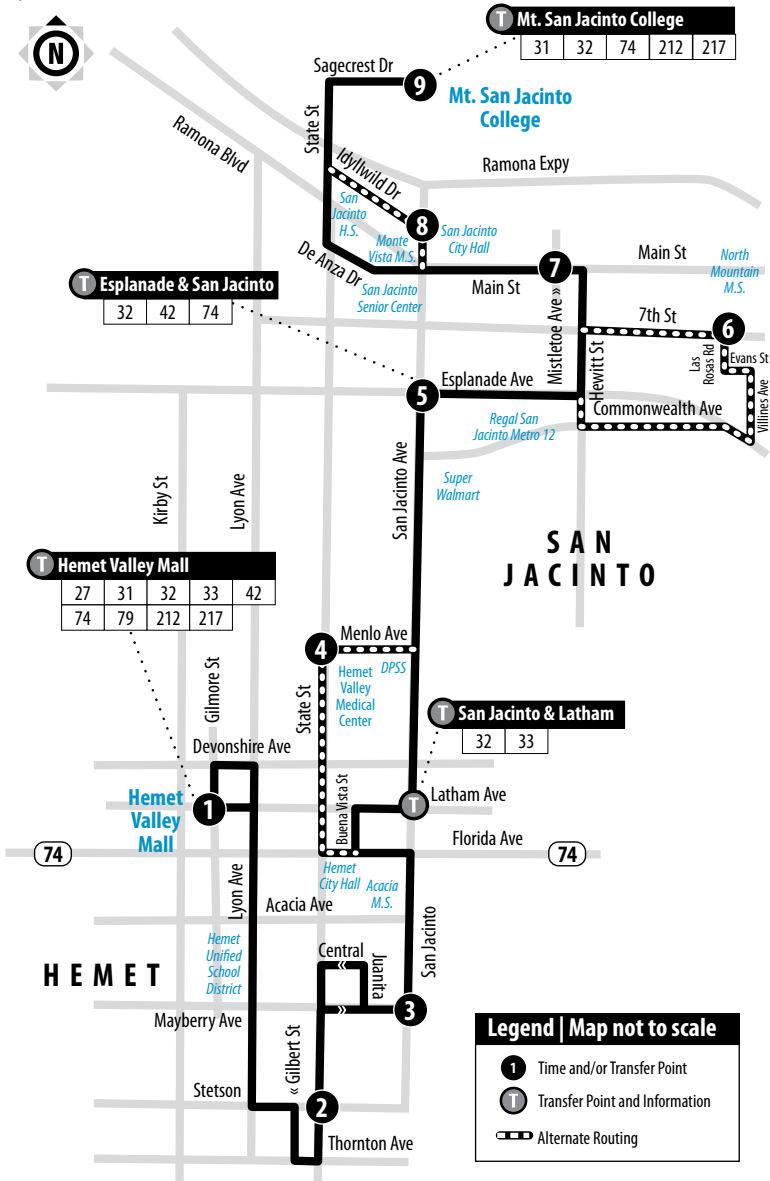

32

Weekdays | Northbound to Mt. San Jacinto College

A.M. times are in PLAIN, **P.M. times are in BOLD** | Times are approximate

A = Alternate routing

	Hemet Valley Mall	State & Stetson	San Jacinto & Mayberry	State & Menlo	Esplanade & San Jacinto	Las Rosas & 7th	Main & Mistletoe	Idyllwild Dr & Attenborough	Mt. San Jacinto College San Jacinto
	1	2	3	4	5	6	7	8	9
A	6:10	6:22	6:28	6:36	6:43	6:53	6:58	7:05	7:10
	7:18	7:36	7:44	—	8:00	—	8:06	—	8:22
	8:30	8:48	8:56	—	9:12	—	9:18	—	9:32
	9:41	9:57	10:04	—	10:22	—	10:27	—	10:43
	10:55	11:12	11:20	—	11:38	—	11:43	—	11:59
	12:11	12:26	12:33	—	12:51	—	12:56	—	1:14
	1:26	1:41	1:49	—	2:10	—	2:15	—	2:30
	2:41	2:56	3:02	—	3:23	—	3:28	—	3:43
	3:58	4:14	4:20	—	4:35	—	4:40	—	5:03
	5:09	5:24	5:30	—	5:45	—	5:50	—	6:10
	6:25	6:40	6:46	—	6:59	—	7:04	—	7:19
	7:33	7:47	7:53	—	8:06	—	8:11	—	8:26
	8:49	9:03	9:09	—	9:20	—	9:25	—	9:40

32

Weekdays | Southbound to Hemet Valley Mall

A.M. times are in PLAIN, **P.M. times are in BOLD** | Times are approximate

S = Operates when school is in session only; A = Alternate routing

	Mt. San Jacinto College San Jacinto	Idyllwild Dr & Attenborough	Main & Mistletoe	Las Rosas & 7th	Esplanade & San Jacinto	State & Menlo	San Jacinto & Mayberry	State & Stetson	Hemet Valley Mall
	9	8	7	6	5	4	3	2	1
	6:07	—	6:18	—	6:22	—	6:33	6:38	6:58
	7:24	—	7:37	—	7:41	—	7:54	8:00	8:20
	8:32	—	8:47	—	8:52	—	9:05	9:11	9:31
	9:42	—	9:57	—	10:02	—	10:17	10:24	10:44
	10:53	—	11:08	—	11:13	—	11:31	11:38	11:58
	12:09	—	12:22	—	12:27	—	12:46	12:53	1:13
	1:24	—	1:37	—	1:42	—	2:01	2:08	2:28
	2:40	—	2:55	—	3:00	—	3:19	3:26	3:48
S,A	3:00	3:06	3:15	3:19	3:29	3:36	3:45	3:52	4:12
	3:54	—	4:09	—	4:14	—	4:33	4:39	4:57
	5:13	—	5:28	—	5:33	—	5:49	5:55	6:15
	6:20	—	6:33	—	6:38	—	6:54	7:00	7:15
	7:34	—	7:46	—	7:51	—	8:02	8:08	8:23
	8:41	—	8:53	—	8:58	—	9:09	9:15	9:30
	9:50	—	10:01	—	10:06	—	10:16	10:21	10:36