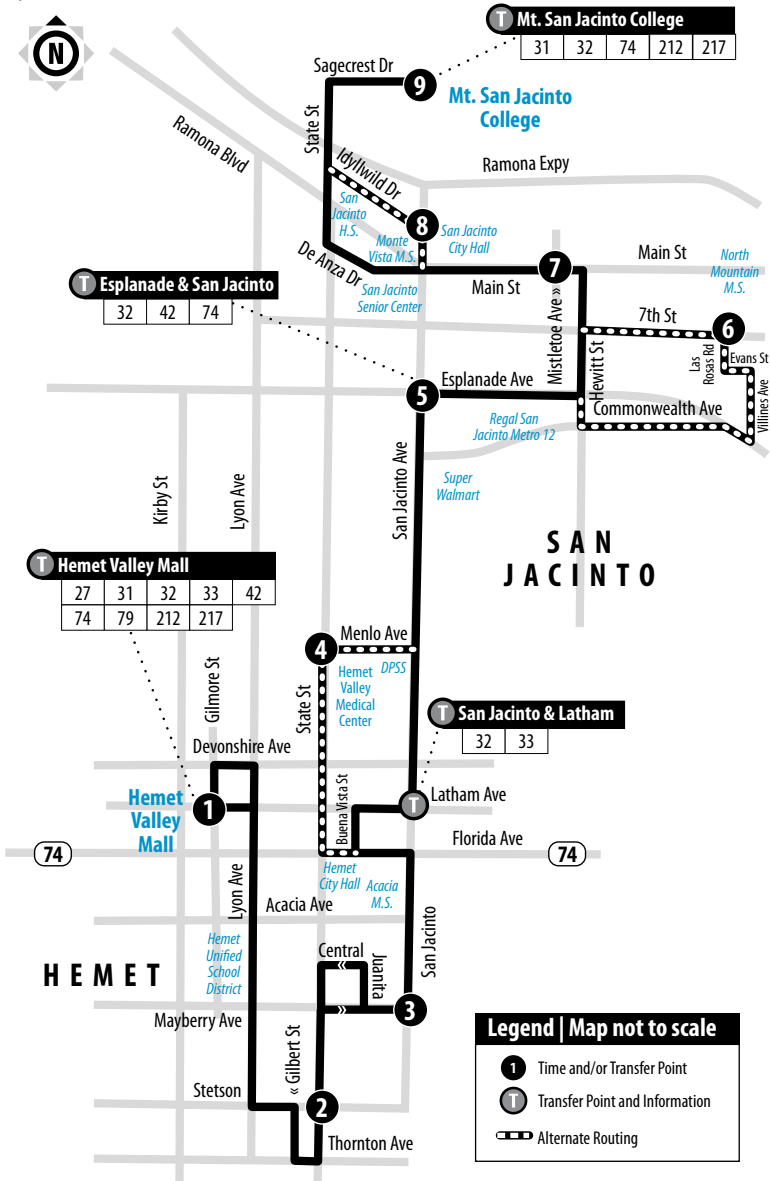

Routing and timetables
subject to change.
Rutas y horarios son
sujetos a cambios.

Sunday service on: Memorial Day, Independence Day, Labor Day, Thanksgiving Day, Christmas Day and New Year's Day.