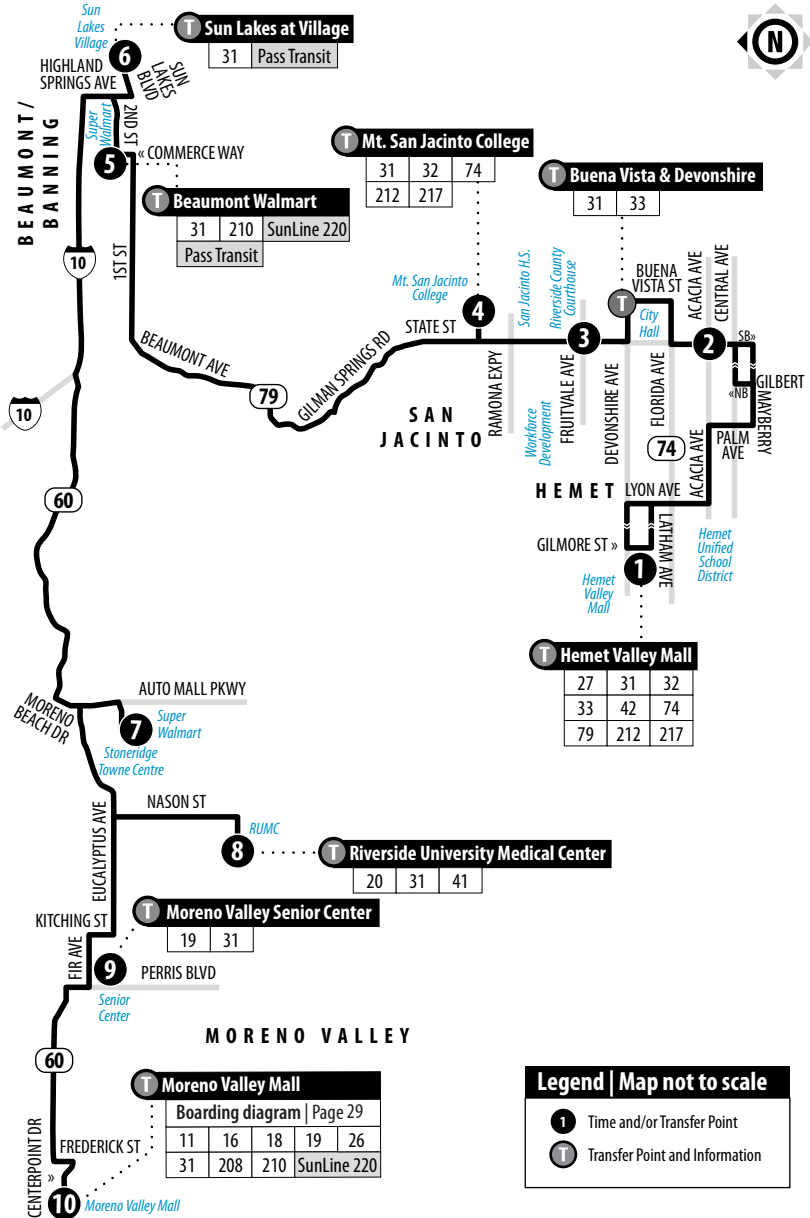

Routing and timetables subject to change.
Rutas y horarios son sujetos a cambios.

Sunday service on: Memorial Day, Independence Day, Labor Day, Thanksgiving Day, Christmas Day and New Year's Day. **Shared Stops:** RTA and Pass Transit honor each others Day and 30-Day passes at shared stops.