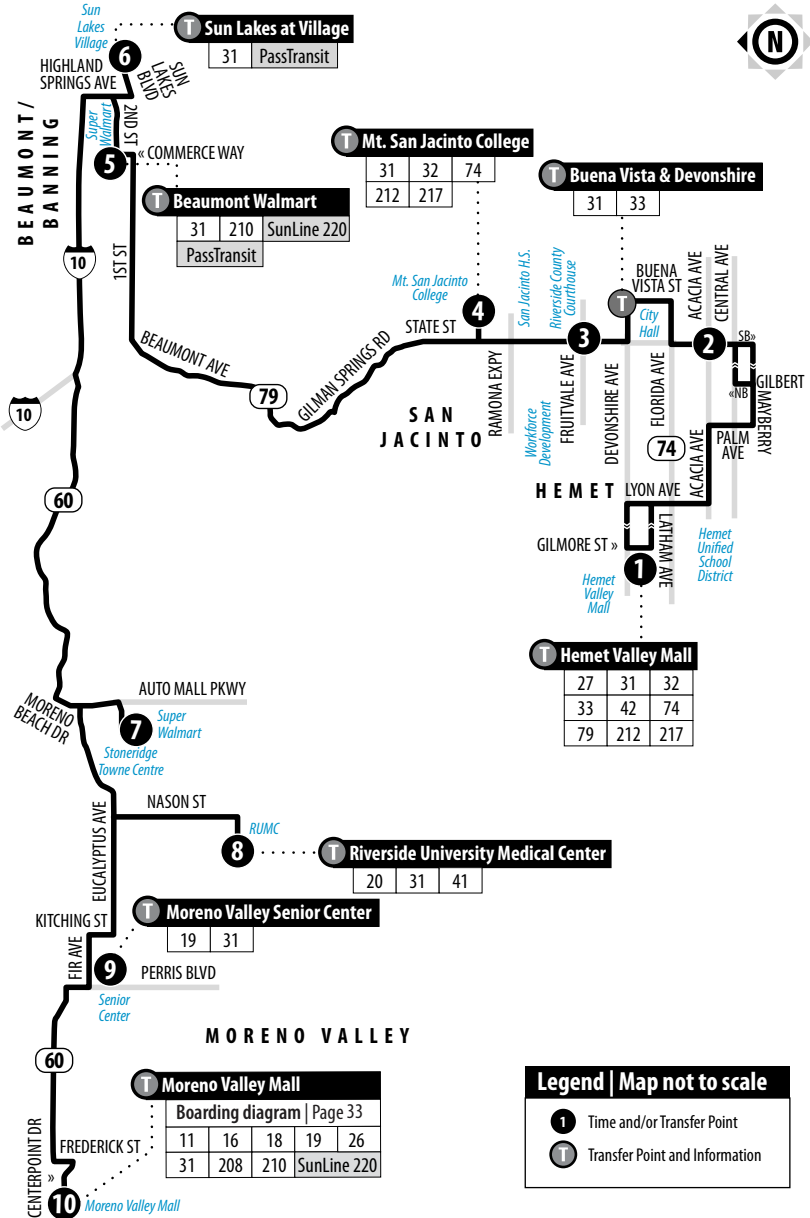

Routing and timetables
subject to change.
Rutas y horarios son
sujetos a cambios.

Sunday service on: Memorial Day, Independence Day, Labor Day, Thanksgiving Day, Christmas Day and New Year's Day.

Legend | Map not to scale

- 1** Time and/or Transfer Point
- T** Transfer Point and Information

31

Weekdays | Northbound to Beaumont/Banning - Moreno Valley Mall

A.M. times are in PLAIN, P.M. times are in BOLD | Times are approximate

Hemet Valley Mall	State & Acacia (Post Office)	State & Fruitvale	Mt. San Jacinto College San Jacinto	Beaumont Walmart	Sun Lakes at Village	Super Walmart at Moreno Beach Dr	Riverside University Medical Center	Moreno Valley Senior Center	Moreno Valley Mall
1	2	3	4	5	6	7	8	9	10
4:45	4:54	5:01	5:13	5:33	5:40	6:03	6:14	6:28	6:39
6:01	6:10	6:17	6:29	6:49	6:56	7:19	7:30	7:46	7:57
7:12	7:23	7:32	7:45	8:05	8:12	8:35	8:46	8:58	9:11
8:20	8:31	8:41	8:54	9:14	9:21	9:44	9:55	10:07	10:20
9:14	9:25	9:35	9:48	10:08	10:15	10:38	10:49	11:02	11:15
10:18	10:29	10:39	10:52	11:12	11:19	11:42	11:53	12:06	12:20
11:33	11:44	11:54	12:07	12:30	12:37	1:00	1:11	1:22	1:35
12:46	12:57	1:07	1:20	1:43	1:50	2:13	2:25	2:36	2:49
1:44	1:54	2:05	2:19	2:42	2:49	3:14	3:27	3:38	3:51
3:08	3:18	3:31	3:45	4:08	4:15	4:40	4:54	5:05	5:18
4:09	4:19	4:32	4:46	5:09	5:16	5:42	5:54	6:05	6:17
5:11	5:21	5:34	5:48	6:11	6:18	6:44	6:56	7:07	7:18
6:21	6:31	6:39	6:50	7:09	7:16	7:42	7:54	8:05	8:16
7:42	7:51	7:58	8:09	8:23	8:30	—	—	—	—
8:30	8:39	8:46	8:57	9:09	9:16	—	—	—	—
9:26	9:35	9:42	9:53	10:05	10:12	—	—	—	—