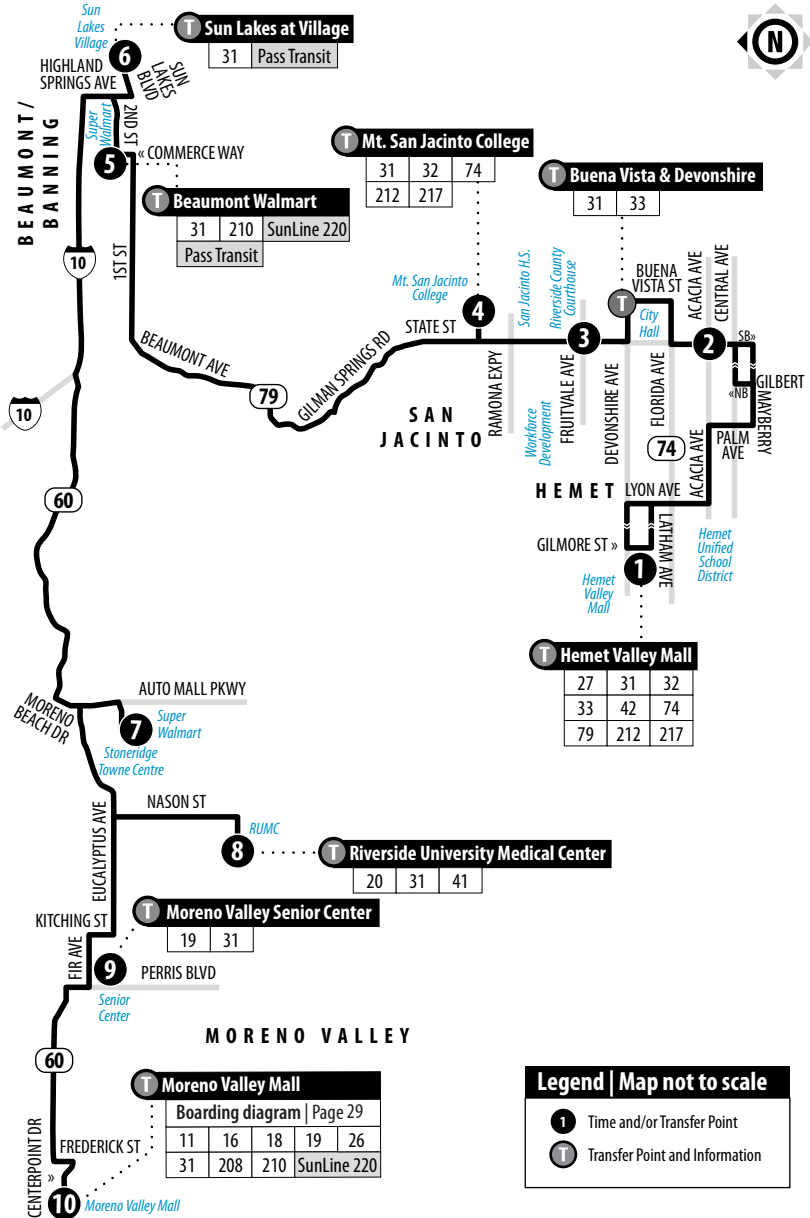

31

Weekdays | Northbound to Beaumont/Banning - Moreno Valley Mall

A.M. times are in PLAIN, P.M. times are in BOLD | Times are approximate

Hemet Valley Mall	State & Acacia (Post Office)	State & Fruitvale	Mt. San Jacinto College San Jacinto	Beaumont Walmart	Sun Lakes at Village	Super Walmart at Moreno Beach Dr	Riverside University Medical Center	Moreno Valley Senior Center	Moreno Valley Mall
1	2	3	4	5	6	7	8	9	10
4:41	4:49	4:57	5:09	5:27	5:35	5:58	6:10	6:22	6:34
5:52	6:01	6:09	6:21	6:40	6:48	7:11	7:23	7:37	7:52
6:59	7:08	7:17	7:30	7:49	7:57	8:20	8:32	8:44	8:59
8:06	8:15	8:26	8:39	8:58	9:06	9:29	9:41	9:53	10:08
9:13	9:24	9:35	9:48	10:07	10:15	10:40	10:52	11:04	11:19
10:20	10:31	10:42	10:55	11:14	11:22	11:47	11:59	12:11	12:26
11:27	11:38	11:49	12:02	12:22	12:30	12:55	1:09	1:21	1:36
12:39	12:49	1:00	1:13	1:33	1:41	2:06	2:20	2:32	2:47
1:48	1:58	2:10	2:23	2:45	2:53	3:18	3:32	3:44	3:59
2:56	3:06	3:18	3:32	3:54	4:02	4:28	4:42	4:53	5:08
4:02	4:12	4:24	4:38	5:00	5:08	5:34	5:46	5:57	6:12
5:14	5:24	5:36	5:50	6:12	6:20	6:46	6:58	7:09	7:24
6:20	6:28	6:36	6:47	7:06	7:12	7:37	7:49	8:00	8:13
7:41	7:49	7:57	8:08	8:27	8:33	—	—	—	—
8:38	8:46	8:54	9:04	9:23	9:29	—	—	—	—
9:49	9:57	10:05	10:15	10:34	10:40	—	—	—	—