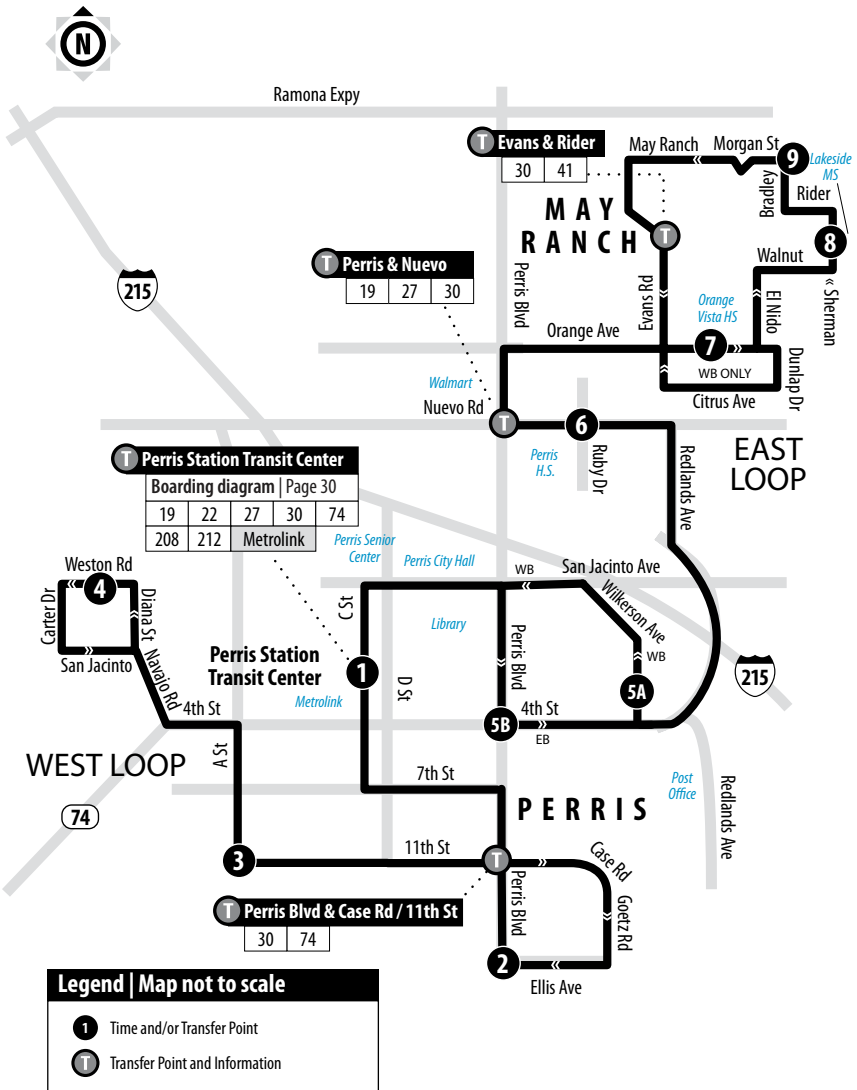

30

Perris Station - Weston & Carter (West Loop) - May Ranch (East Loop)

Information Center
(951) 565-5002
RiversideTransit.com
RTABus.com

Routing and timetables
subject to change.
Rutas y horarios son
sujetos a cambios.

No service on Sundays or: Memorial Day, Independence Day, Labor Day, Thanksgiving Day, Christmas Day and New Year's Day.