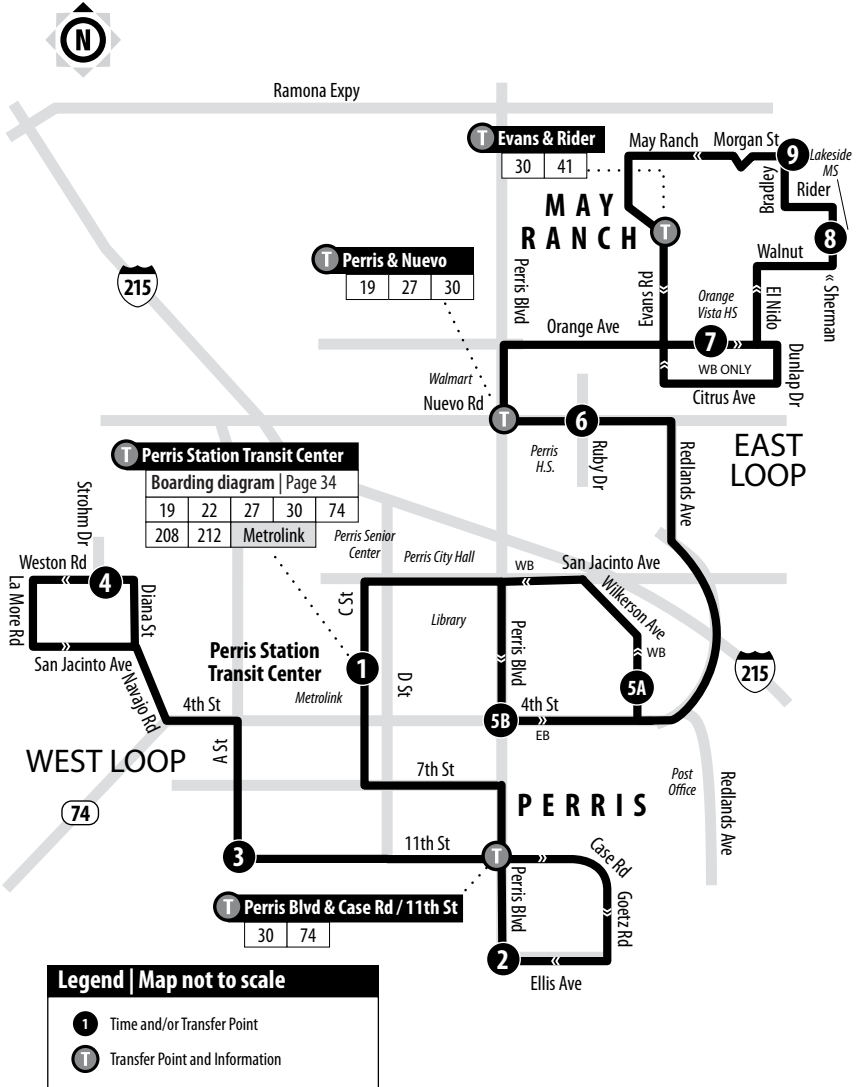

30

Perris Station - Weston & Strohm (West Loop) - May Ranch (East Loop)

Information Center
(951) 565-5002
Web site
www.RiversideTransit.com

Routing and timetables subject to change.
Rutas y horarios son sujetos a cambios.

No service on Sundays or: Memorial Day, Independence Day, Labor Day, Thanksgiving Day, Christmas Day and New Year's Day.