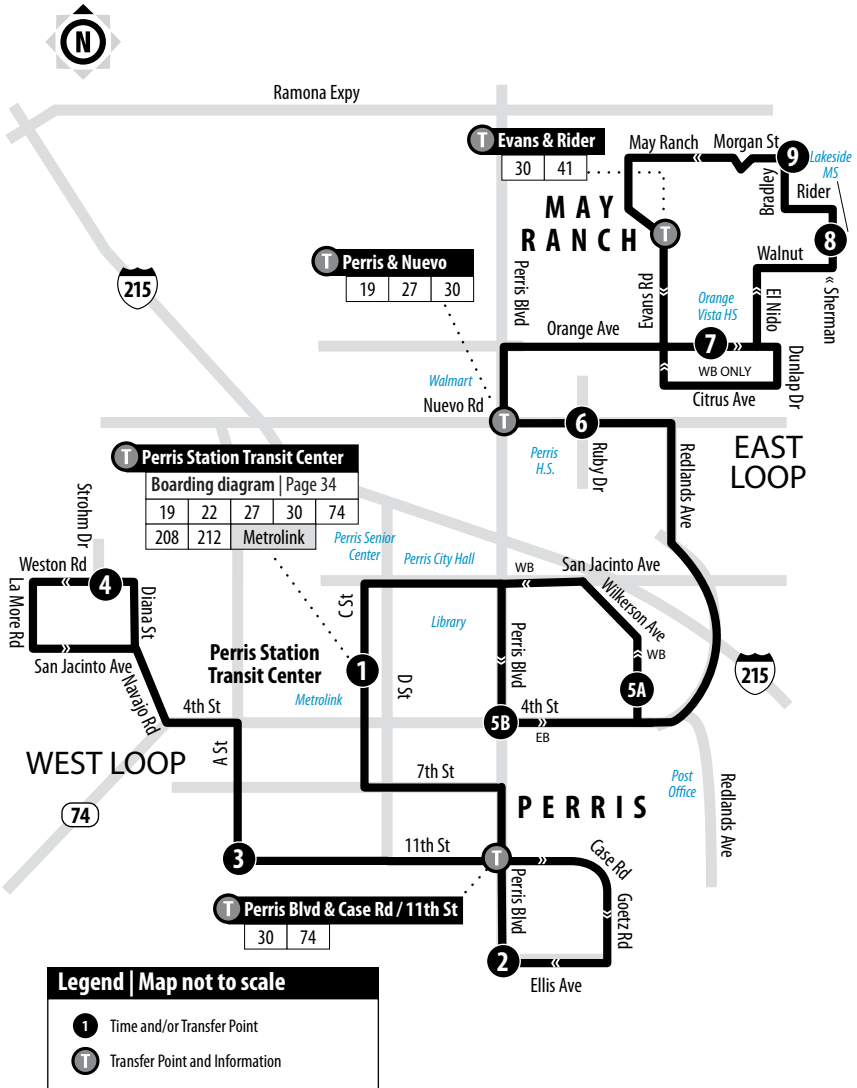

30

Perris Station - Weston & Strohm (West Loop) - May Ranch (East Loop)

Information Center
(951) 565-5002
RiversideTransit.com
RTABus.com

Routing and timetables
subject to change.
Rutas y horarios son
sujetos a cambios.

No service on Sundays or: Memorial Day, Independence Day, Labor Day, Thanksgiving Day, Christmas Day and New Year's Day.