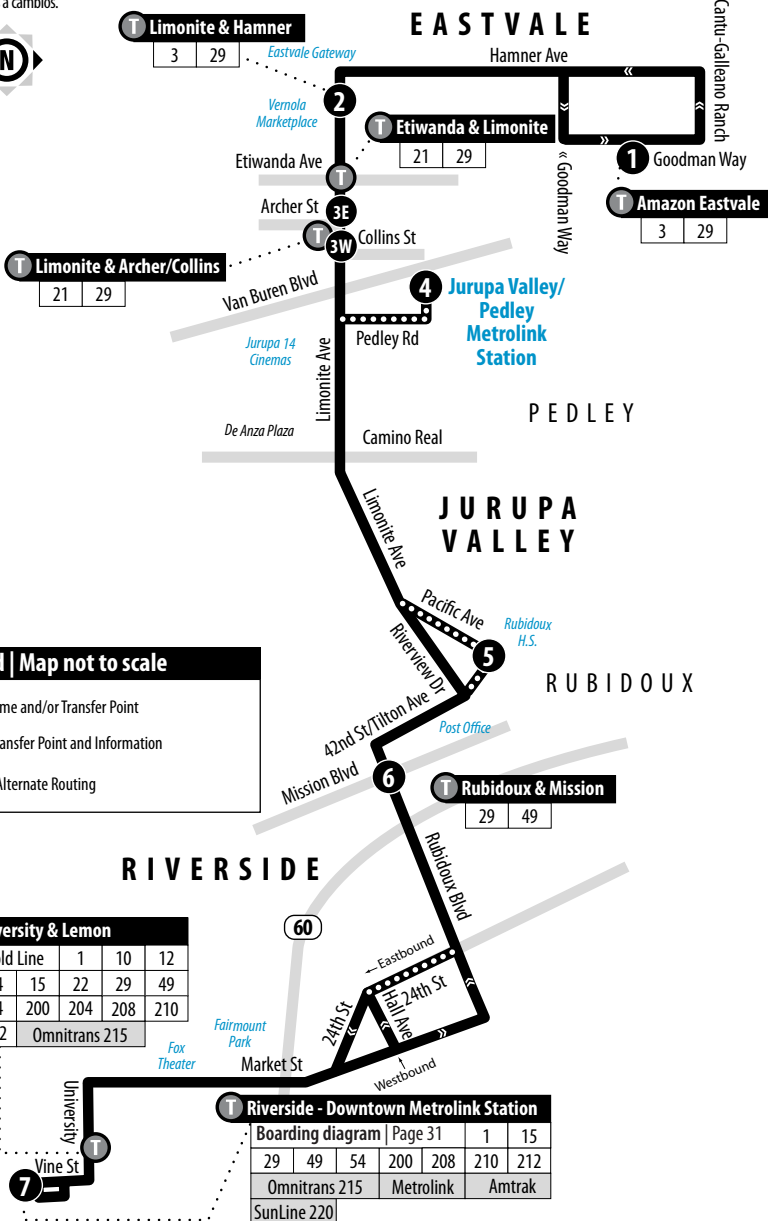

29

Downtown Riverside - Eastvale

Information Center
(951) 565-5002
RiversideTransit.com
RTABus.com

Routing and timetables
subject to change.
Rutas y horarios son
sujetos a cambios.

Sunday service on: Memorial Day, Independence Day, Labor Day, Thanksgiving Day, Christmas Day and New Year's Day.