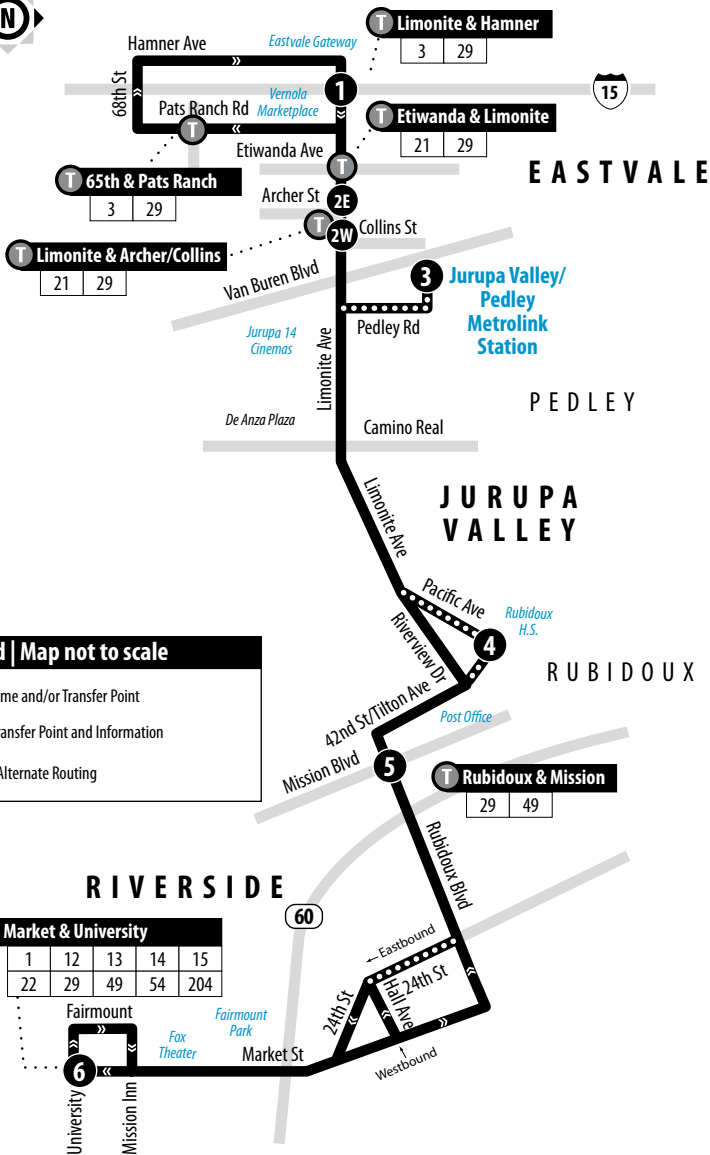

29

Downtown Riverside - Eastvale

Information Center
(951) 565-5002
RiversideTransit.com
RTABus.com

Routing and timetables
subject to change.
Rutas y horarios son
sujetos a cambios.

Sunday service on: Memorial Day, Independence Day, Labor Day, Thanksgiving Day, Christmas Day and New Year's Day.