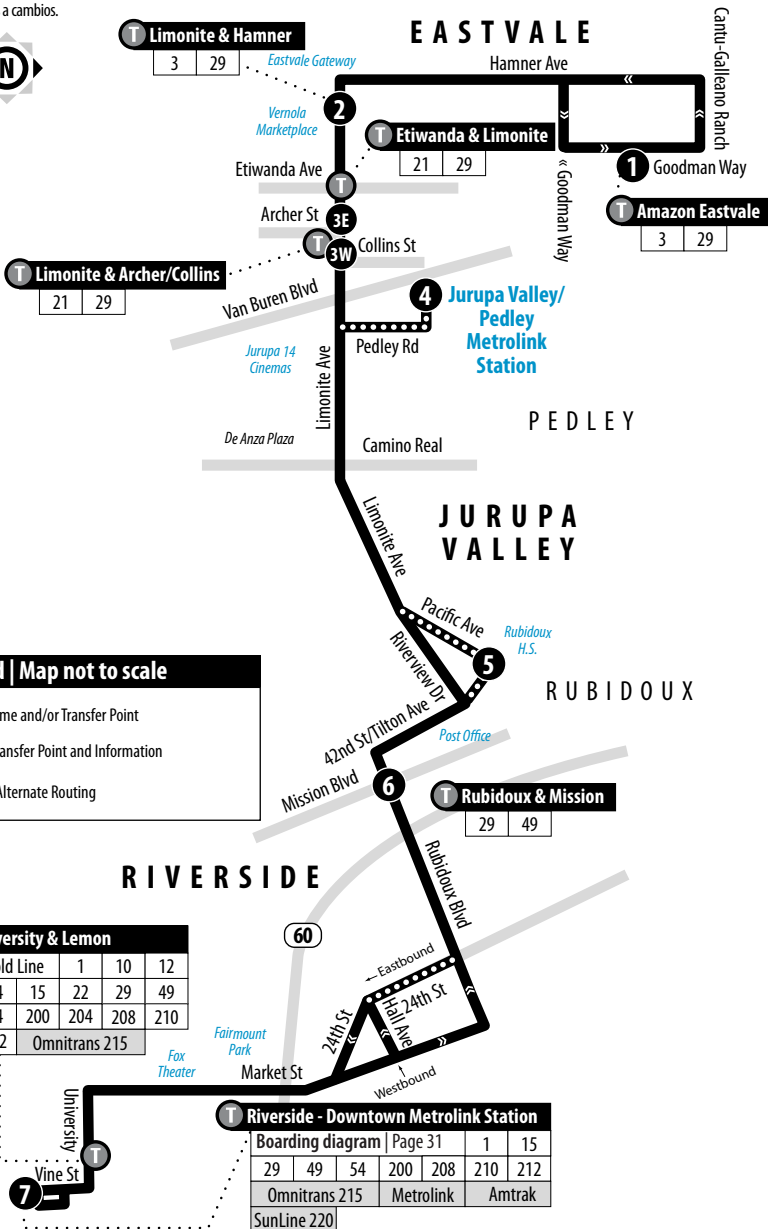

**Legend | Map not to scale**

- 1** Time and/or Transfer Point
- T** Transfer Point and Information
- Alternate Routing

**T University & Lemon**

Gold Line	1	10	12
	14	15	22
	29	49	
	54	200	204
	208	210	
	212	Omnitrans 215	

## Weekends | Westbound to Eastvale

A.M. times are in PLAIN, **P.M. times are in BOLD** | Times are approximate

Riverside-Downtown Metrolink Station (Vine St Bay D)	Rubidoux & Mission	Limonite & Collins	Limonite & Hamner	Amazon Eastvale
<b>7</b>	<b>6</b>	<b>3W</b>	<b>2</b>	<b>1</b>
6:27	6:47	7:01	7:12	7:20
7:33	7:53	8:07	8:18	8:26
8:29	8:52	9:07	9:18	9:26
9:36	9:59	10:14	10:25	10:33
10:38	11:01	11:16	11:30	11:38
11:46	<b>12:09</b>	<b>12:24</b>	<b>12:38</b>	<b>12:46</b>
<b>12:54</b>	<b>1:18</b>	<b>1:34</b>	<b>1:48</b>	<b>1:56</b>
<b>2:04</b>	<b>2:28</b>	<b>2:44</b>	<b>2:58</b>	<b>3:06</b>
<b>3:14</b>	<b>3:38</b>	<b>3:54</b>	<b>4:08</b>	<b>4:16</b>
<b>4:24</b>	<b>4:48</b>	<b>5:04</b>	<b>5:18</b>	<b>5:26</b>
<b>5:34</b>	<b>5:58</b>	<b>6:14</b>	<b>6:28</b>	<b>6:36</b>
<b>6:41</b>	<b>7:04</b>	<b>7:18</b>	<b>7:28</b>	<b>7:36</b>
<b>7:48</b>	<b>8:11</b>	<b>8:25</b>	<b>8:35</b>	<b>8:43</b>