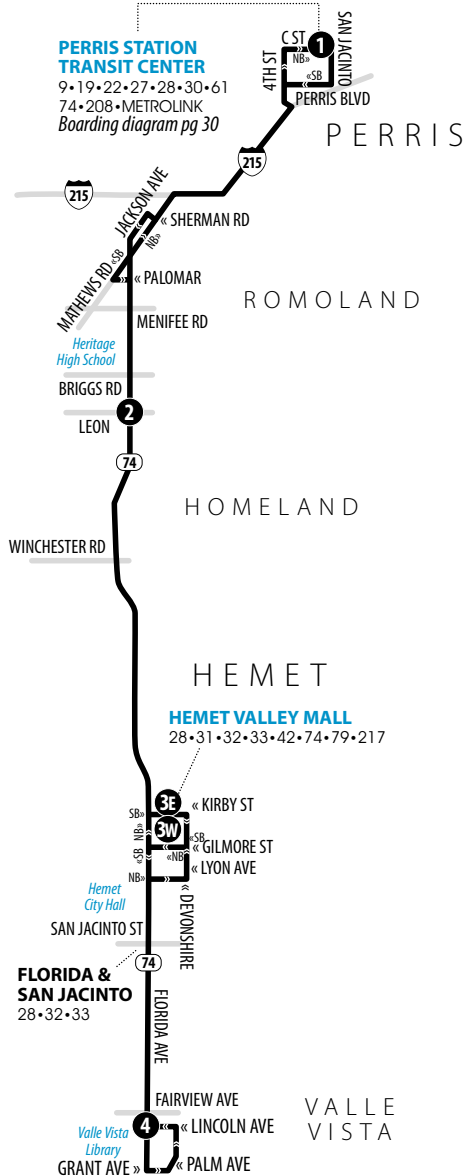

1 Time and/or Transfer Point

A.M. times are in PLAIN, **P.M. times are in BOLD** | Times are approximate

Perris Station Transit Center	Hwy 74 & Leon	Kirby & Latham	Lincoln & Florida
1	2	3E	4
5:50	6:09	6:27	6:53
6:21	6:40	6:58	7:24
6:59	7:20	7:38	8:04
7:29	7:50	8:08	8:34
8:07	8:28	8:46	9:12
8:32	8:53	9:11	9:37
9:02	9:23	9:41	10:07
9:29	9:50	10:10	10:36
9:59	10:20	10:40	11:06
10:24	10:45	11:05	11:37
10:50	11:11	11:31	12:03
11:18	11:40	12:00	12:32
11:53	12:15	12:35	1:07
12:24	12:46	1:07	1:39
12:51	1:13	1:34	2:06
1:17	1:42	2:05	2:37
1:48	2:13	2:36	3:08
2:18	2:44	3:04	3:39
2:50	3:16	3:36	4:08
3:27	3:53	4:13	4:45
3:50	4:14	4:34	5:05
4:21	4:44	5:04	5:35
4:54	5:17	5:37	6:08
5:26	5:48	6:06	6:33
5:50	6:09	6:26	6:53
6:22	6:41	6:58	7:25
6:58	7:17	7:34	8:01
7:22	7:40	7:56	8:22
7:52	8:10	8:26	8:52
8:38	8:54	9:09	9:34
9:38	9:54	10:09	10:34
10:41	10:54	11:09	11:31

A.M. times are in PLAIN, **P.M. times are in BOLD** | Times are approximate

Lincoln & Florida	Hemet Valley Mall	Hwy 74 & Leon	Perris Station Transit Center
4	3W	2	1
—	3:45	3:59	4:12
3:52	4:14	4:28	4:42
4:14	4:36	4:50	5:07
4:46	5:08	5:22	5:39
5:06	5:32	5:48	6:10
5:25	5:53	6:10	6:33
5:49	6:17	6:34	6:57
6:16	6:48	7:07	7:34
6:41	7:13	7:32	7:59
7:09	7:42	7:58	8:22
7:39	8:12	8:28	8:52
8:14	8:46	9:06	9:30
8:44	9:16	9:36	10:00
9:22	9:54	10:14	10:38
9:47	10:19	10:39	11:03
10:17	10:49	11:09	11:33
10:48	11:23	11:43	12:07
11:18	11:53	12:13	12:37
11:48	12:23	12:43	1:07
12:19	12:54	1:14	1:38
12:49	1:24	1:44	2:08
1:21	1:56	2:16	2:40
1:49	2:24	2:44	3:08
2:16	2:51	3:12	3:40
2:52	3:27	3:48	4:16
3:21	3:54	4:15	4:40
3:49	4:22	4:43	5:08
4:18	4:51	5:12	5:37
4:55	5:25	5:45	6:07
5:20	5:50	6:10	6:32
5:52	6:22	6:42	7:04
6:24	6:54	7:12	7:34
7:03	7:33	7:51	8:11
7:35	8:03	8:21	8:39
8:20	8:46	9:02	9:19
9:22	9:46	10:02	10:17