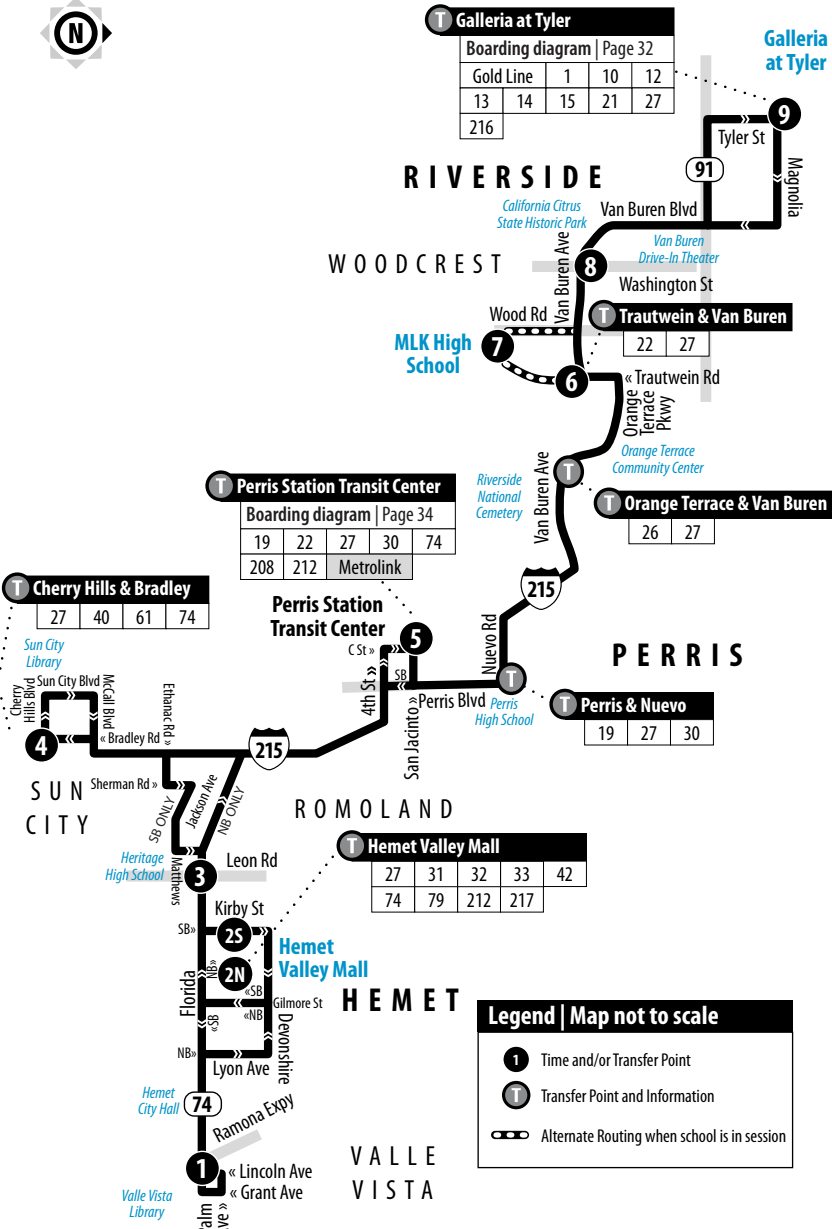

Routing and timetables
subject to change.
Rutas y horarios son
sujetos a cambios.

Sunday service on: Memorial Day, Independence Day, Labor Day, Thanksgiving Day, Christmas Day and New Year's Day.

T Galleria at Tyler

Boarding diagram | Page 32

Gold Line	1	10	12
	13	14	15
	21	27	
216			

Galleria at Tyler

Legend | Map not to scale

- **T** Time and/or Transfer Point
- **T** Transfer Point and Information
- Alternate Routing when school is in session