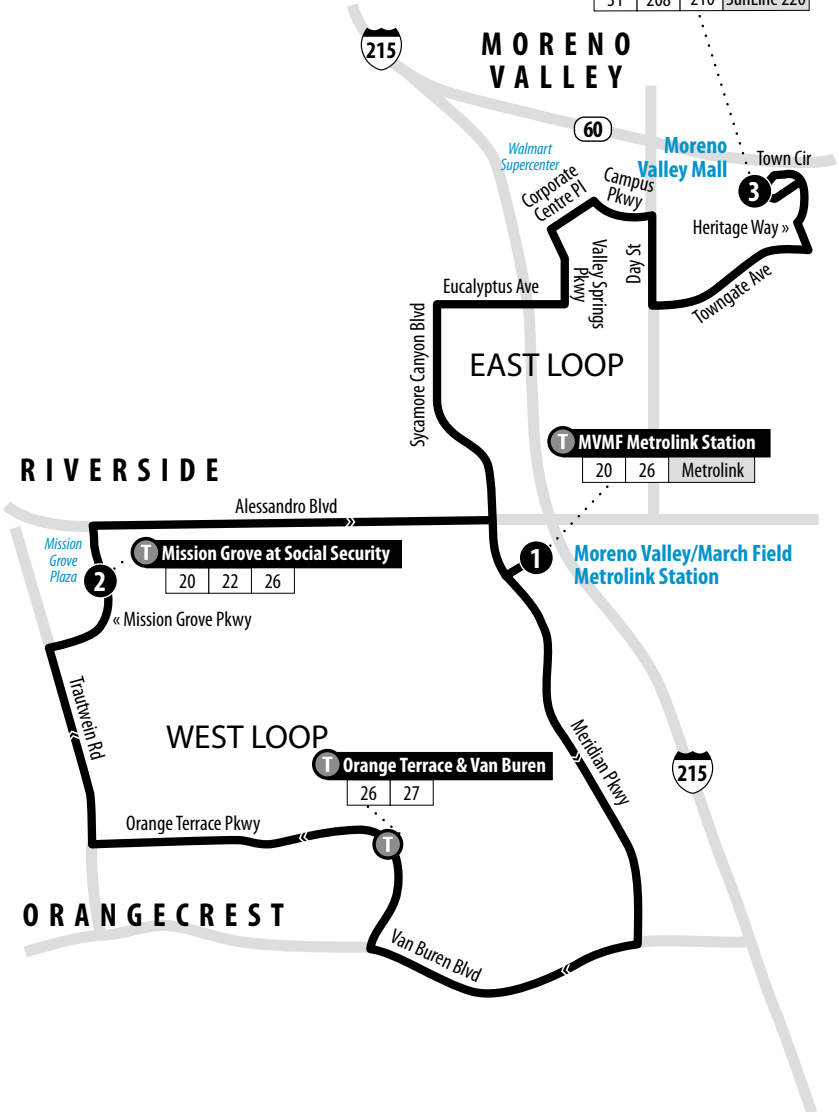

## Moreno Valley Metrolink Station to Orangecrest and Moreno Valley Mall

Information Center  
(951) 565-5002  
RiversideTransit.com  
RTABus.com

Routing and timetables  
subject to change.  
Rutas y horarios son  
sujetos a cambios.

### T MVMF Metrolink Station

20	26	Metrolink
----	----	-----------

### T Orange Terrace & Van Buren

26	27
----	----

A.M. times are in PLAIN, P.M. times are in BOLD | Times are approximate

West Loop			East Loop		
Moreno Valley/ March Field Metrolink Station Departure To Orangecrest	Mission Grove at Social Security	Moreno Valley/ March Field Metrolink Station Arrival	Moreno Valley/ March Field Metrolink Station Departure to Moreno Valley Mall	Moreno Valley Mall Departure	Moreno Valley/ March Field Metrolink Station Arrival
1	2	1	1	3	1
—	—	—	—	4:17	4:37
4:07	4:22	4:32	4:37	4:59	5:19
4:42	4:57	5:07	5:12	5:34	5:54
5:30	5:45	5:55	6:07	6:29	6:49
6:25	6:40	6:50	7:10	7:32	7:52
7:12	7:27	7:37	7:50	8:12	8:32
8:02	8:17	8:27	8:32	8:54	9:14
8:43	8:58	9:08	9:13	9:35	9:55
9:29	9:44	9:54	9:59	10:21	10:41
10:05	10:20	10:30	10:35	10:57	11:17
10:55	11:10	11:20	11:30	11:52	<b>12:12</b>
11:22	11:37	11:47	11:52	<b>12:14</b>	<b>12:34</b>
<b>12:17</b>	<b>12:32</b>	<b>12:42</b>	<b>12:47</b>	<b>1:09</b>	<b>1:29</b>
<b>12:39</b>	<b>12:54</b>	<b>1:04</b>	<b>1:11</b>	<b>1:33</b>	<b>1:53</b>
<b>1:34</b>	<b>1:49</b>	<b>1:59</b>	<b>2:09</b>	<b>2:31</b>	<b>2:51</b>
<b>2:11</b>	<b>2:26</b>	<b>2:36</b>	<b>2:41</b>	<b>3:03</b>	<b>3:23</b>
<b>2:56</b>	<b>3:11</b>	<b>3:21</b>	<b>3:26</b>	<b>3:48</b>	<b>4:08</b>
<b>3:33</b>	<b>3:48</b>	<b>3:58</b>	<b>4:03</b>	<b>4:25</b>	<b>4:45</b>
<b>4:13</b>	<b>4:28</b>	<b>4:38</b>	<b>4:43</b>	<b>5:05</b>	<b>5:25</b>
<b>4:55</b>	<b>5:10</b>	<b>5:20</b>	<b>5:38</b>	<b>6:00</b>	<b>6:20</b>
<b>5:38</b>	<b>5:53</b>	<b>6:03</b>	<b>6:20</b>	<b>6:42</b>	<b>7:02</b>
<b>6:25</b>	<b>6:40</b>	<b>6:50</b>	<b>6:55</b>	<b>7:17</b>	<b>7:37</b>
<b>7:12</b>	<b>7:27</b>	<b>7:37</b>	<b>7:42</b>	<b>8:04</b>	—
<b>7:42</b>	<b>7:57</b>	<b>8:07</b>	—	—	—