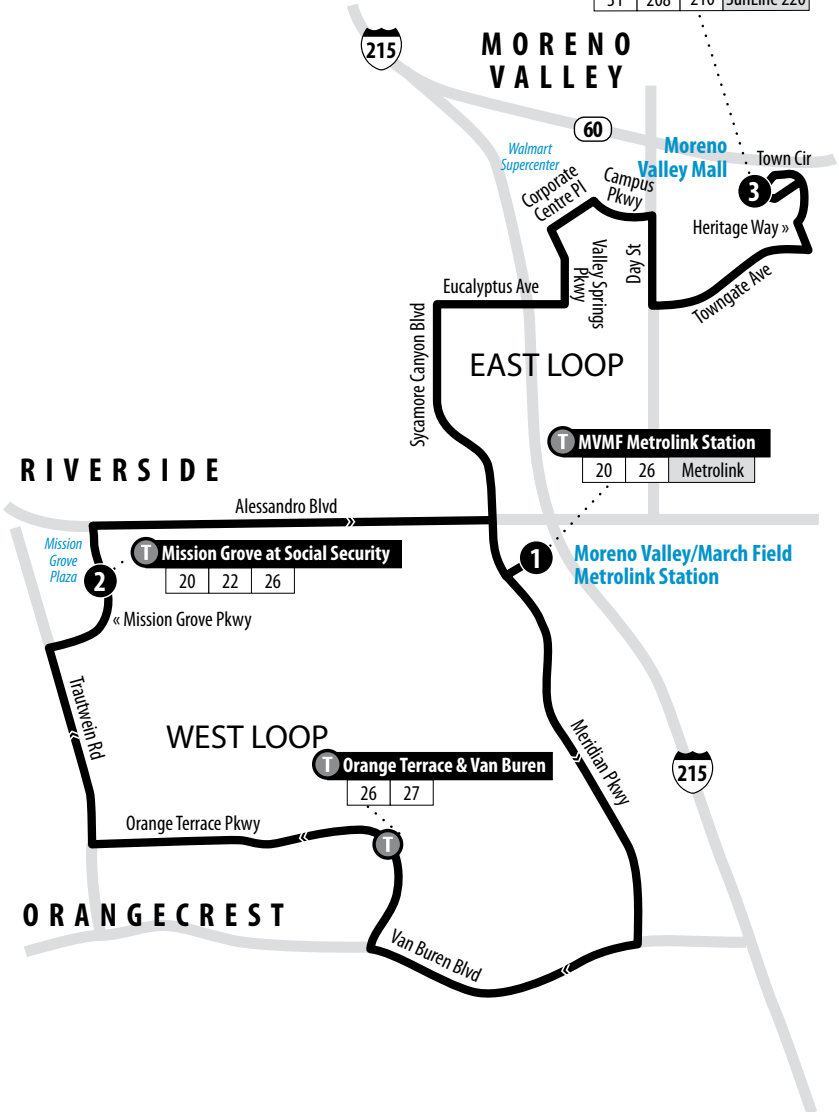

26

Moreno Valley Metrolink Station to Orangecrest and Moreno Valley Mall

Information Center
(951) 565-5002
RiversideTransit.com
RTABus.com

Routing and timetables
subject to change.
Rutas y horarios son
sujetos a cambios.

No service on weekends or: Memorial Day, Independence Day, Labor Day, Thanksgiving Day, Christmas Day and New Year's Day.

T Moreno Valley Mall

Boarding diagram Page 33				
11	16	18	19	26
31	208	210	SunLine 220	

T MVMF Metrolink Station

20	26	Metrolink
----	----	-----------

T Mission Grove at Social Security

20	22	26
----	----	----

T Orange Terrace & Van Buren

26	27
----	----

A.M. times are in PLAIN, P.M. times are in BOLD | Times are approximate

West Loop			East Loop		
Moreno Valley/ March Field Metrolink Station Departure To Orangecrest	Mission Grove at Social Security	Moreno Valley/ March Field Metrolink Station Arrival	Moreno Valley/ March Field Metrolink Station Departure to Moreno Valley Mall	Moreno Valley Mall Departure	Moreno Valley/ March Field Metrolink Station Arrival
1	2	1	1	3	1
—	—	—	—	4:17	4:37
4:07	4:22	4:32	4:37	4:59	5:19
4:42	4:57	5:07	5:12	5:34	5:54
5:30	5:45	5:55	6:15	6:37	6:57
6:25	6:40	6:50	7:10	7:32	7:52
7:12	7:27	7:37	7:45	8:07	8:27
8:02	8:17	8:27	8:42	9:04	9:24
8:43	8:58	9:08	9:13	9:35	9:55
9:29	9:44	9:54	9:59	10:21	10:41
10:05	10:20	10:30	10:35	10:57	11:17
10:55	11:10	11:20	11:30	11:52	12:12
11:27	11:42	11:52	11:57	12:19	12:39
12:17	12:32	12:42	12:47	1:09	1:29
12:46	1:01	1:11	1:16	1:38	1:58
1:34	1:49	1:59	2:14	2:36	2:56
2:11	2:26	2:36	2:41	3:03	3:23
3:01	3:16	3:26	3:31	3:53	4:13
3:33	3:48	3:58	4:03	4:25	4:45
4:18	4:33	4:43	4:48	5:10	5:30
4:55	5:10	5:20	5:38	6:00	6:20
5:38	5:53	6:03	6:20	6:42	7:02
6:25	6:40	6:50	6:55	7:17	7:37
7:12	7:27	7:37	7:42	8:04	—
7:42	7:57	8:07	—	—	—