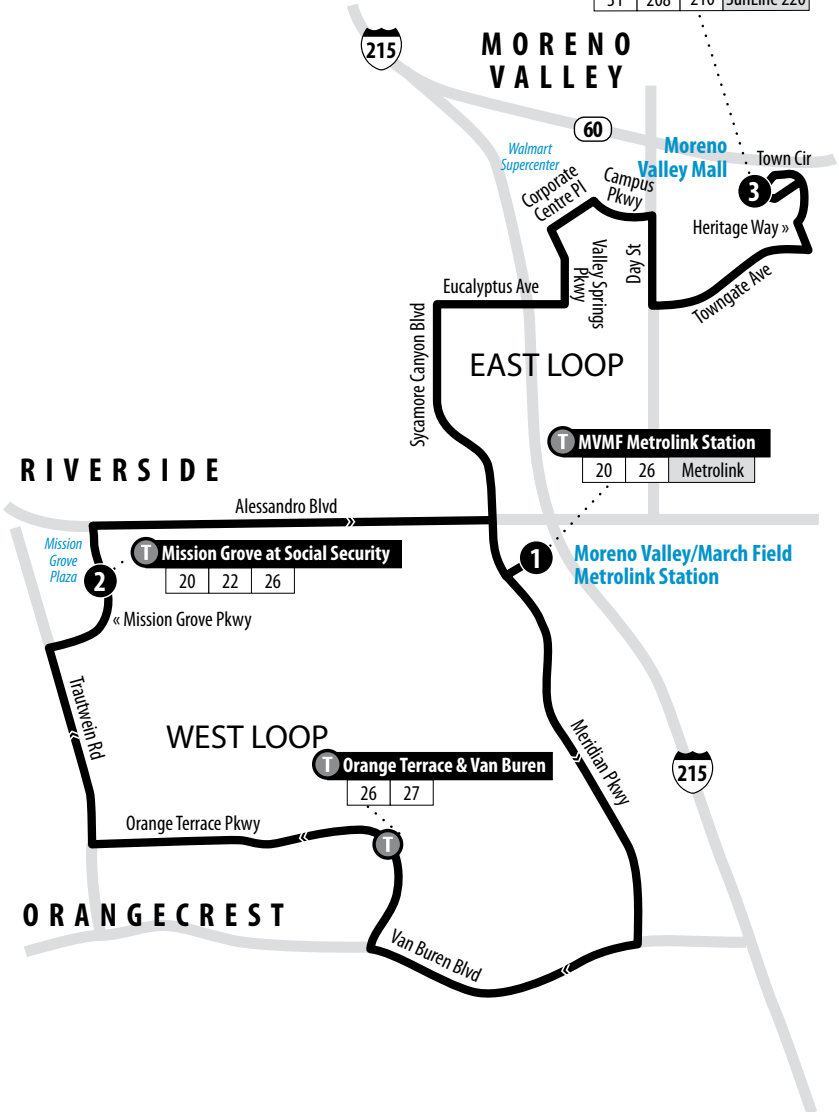

26

Moreno Valley Metrolink Station to Orangecrest and Moreno Valley Mall

Information Center
(951) 565-5002
RiversideTransit.com
RTABus.com

Routing and timetables
subject to change.
Rutas y horarios son
sujetos a cambios.

No service on weekends or: Memorial Day, Independence Day, Labor Day, Thanksgiving Day, Christmas Day and New Year's Day.

T Moreno Valley Mall

Boarding diagram Page 29				
11	16	18	19	26
31	208	210	SunLine 220	

A.M. times are in PLAIN, P.M. times are in BOLD | Times are approximate

West Loop			East Loop		
Moreno Valley/ March Field Metrolink Station Departure To Orangecrest	Mission Grove at Social Security	Moreno Valley/ March Field Metrolink Station Arrival	Moreno Valley/ March Field Metrolink Station Departure to Moreno Valley Mall	Moreno Valley Mall Departure	Moreno Valley/ March Field Metrolink Station Arrival
1	2	1	1	3	1
—	—	—	—	4:17	4:37
4:07	4:22	4:32	4:37	4:59	5:19
4:42	4:57	5:07	5:12	5:34	5:54
5:30	5:45	5:55	6:07	6:29	6:49
6:25	6:40	6:50	7:10	7:32	7:52
7:12	7:27	7:37	7:50	8:12	8:32
8:02	8:17	8:27	8:32	8:54	9:14
8:43	8:58	9:08	9:13	9:35	9:55
9:29	9:44	9:54	9:59	10:21	10:41
10:05	10:20	10:30	10:35	10:57	11:17
10:55	11:10	11:20	11:30	11:52	12:12
11:22	11:37	11:47	11:52	12:14	12:34
12:17	12:32	12:42	12:47	1:09	1:29
12:39	12:54	1:04	1:11	1:33	1:53
1:34	1:49	1:59	2:09	2:31	2:51
2:11	2:26	2:36	2:41	3:03	3:23
2:56	3:11	3:21	3:29	3:51	4:11
3:33	3:48	3:58	4:03	4:25	4:45
4:13	4:28	4:38	4:43	5:05	5:25
4:55	5:10	5:20	5:38	6:00	6:20
5:38	5:53	6:03	6:20	6:42	7:02
6:25	6:40	6:50	6:55	7:17	7:37
7:12	7:27	7:37	7:42	8:04	—
7:42	7:57	8:07			