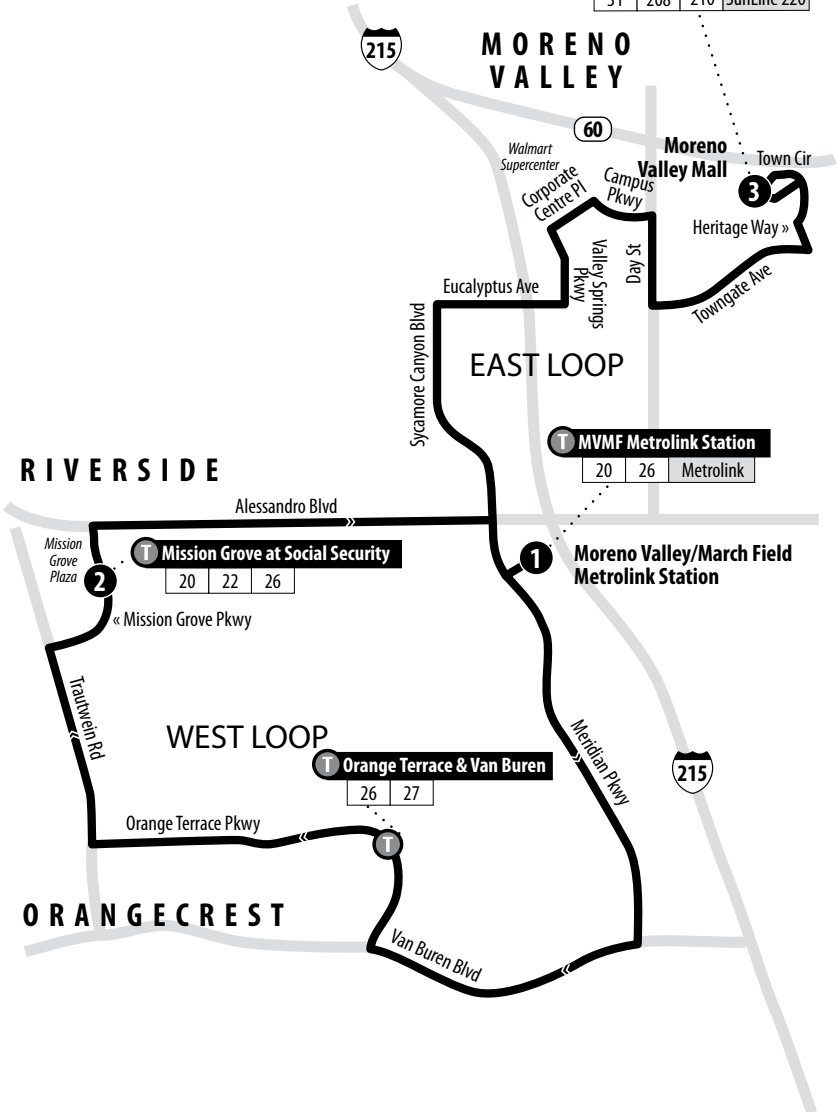

26

Moreno Valley Metrolink Station to Orangecrest and Moreno Valley Mall

Information Center
(951) 565-5002
Web site
www.RiversideTransit.com

Routing and timetables
subject to change.
Rutas y horarios son
sujetos a cambios.

No service on weekends or: Memorial Day, Independence Day, Labor Day, Thanksgiving Day, Christmas Day and New Year's Day.

T Moreno Valley Mall

Boarding diagram Page 33				
11	16	18	19	26
31	208	210	SunLine 220	

A.M. times are in PLAIN, P.M. times are in BOLD | Times are approximate

West Loop			East Loop		
Moreno Valley/ March Field Metrolink Station Departure To Orangecrest	Mission Grove at Social Security	Moreno Valley/ March Field Metrolink Station Arrival	Moreno Valley/ March Field Metrolink Station Departure to Moreno Valley Mall	Moreno Valley Mall Departure	Moreno Valley/ March Field Metrolink Station Arrival
1	2	1	1	3	1
—	—	—	—	4:17	4:37
4:07	4:22	4:32	4:37	4:59	5:19
4:42	4:57	5:07	5:12	5:34	5:54
5:30	5:45	5:55	6:15	6:37	6:57
6:25	6:40	6:50	7:10	7:32	7:52
7:12	7:27	7:37	7:45	8:07	8:27
8:02	8:17	8:27	8:42	9:04	9:24
8:43	8:58	9:08	9:13	9:35	9:55
9:29	9:44	9:54	9:59	10:21	10:41
10:05	10:20	10:30	10:35	10:57	11:17
10:55	11:10	11:20	11:30	11:52	12:12
11:27	11:42	11:52	11:57	12:19	12:39
12:17	12:32	12:42	12:47	1:09	1:29
12:46	1:01	1:11	1:16	1:38	1:58
1:34	1:49	1:59	2:14	2:36	2:56
2:11	2:26	2:36	2:41	3:03	3:23
3:01	3:16	3:26	3:31	3:53	4:13
3:33	3:48	3:58	4:03	4:25	4:45
4:18	4:33	4:43	4:48	5:10	5:30
4:55	5:10	5:20	5:38	6:00	6:20
5:38	5:53	6:03	6:20	6:42	7:02
6:25	6:40	6:50	6:55	7:17	7:37
7:12	7:27	7:37	7:42	8:04	—
7:42	7:57	8:07	—	—	—