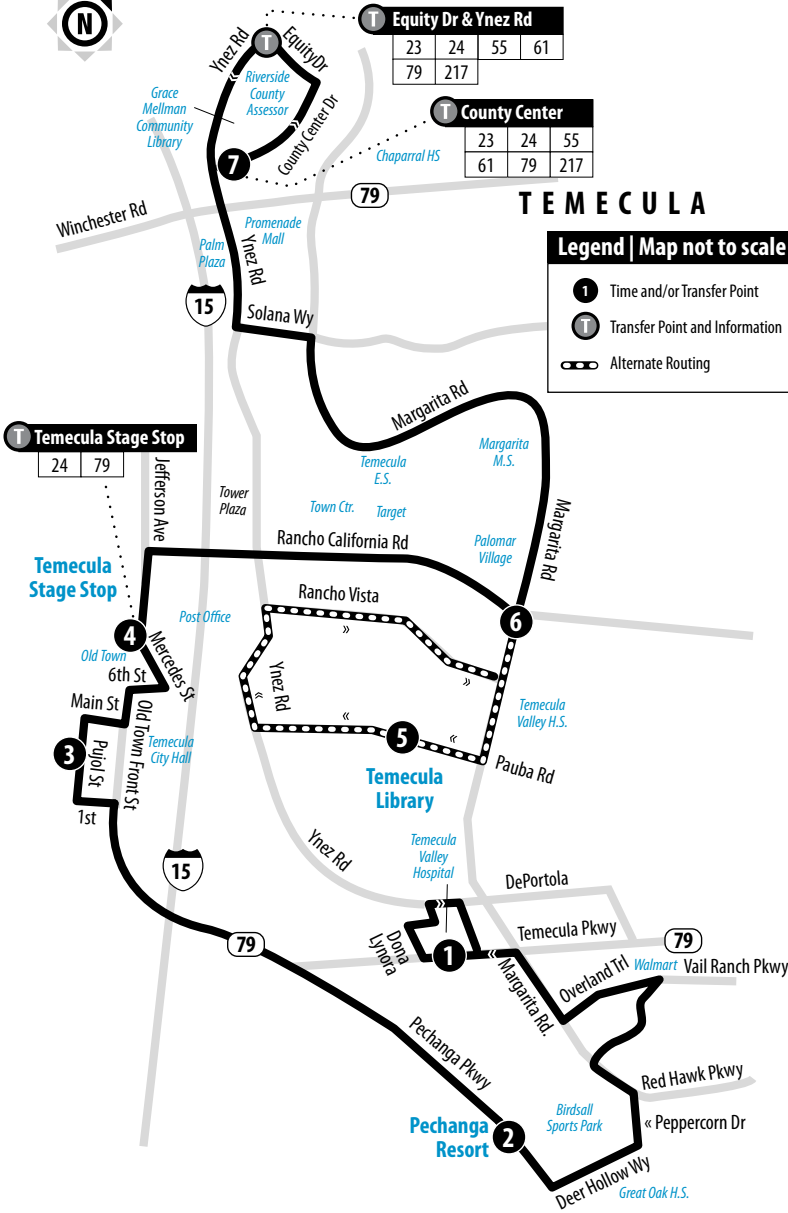

Routing and timetables
subject to change.
Rutas y horarios son
sujetos a cambios.

Sunday service on: Memorial Day, Independence Day, Labor Day, Thanksgiving Day, Christmas Day and New Year's Day.

Equity Dr & Ynez Rd			
23	24	55	61
79	217		

County Center			
23	24	55	
61	79	217	

TEMECULA

Legend | Map not to scale

- Time and/or Transfer Point
- Transfer Point and Information
- Alternate Routing