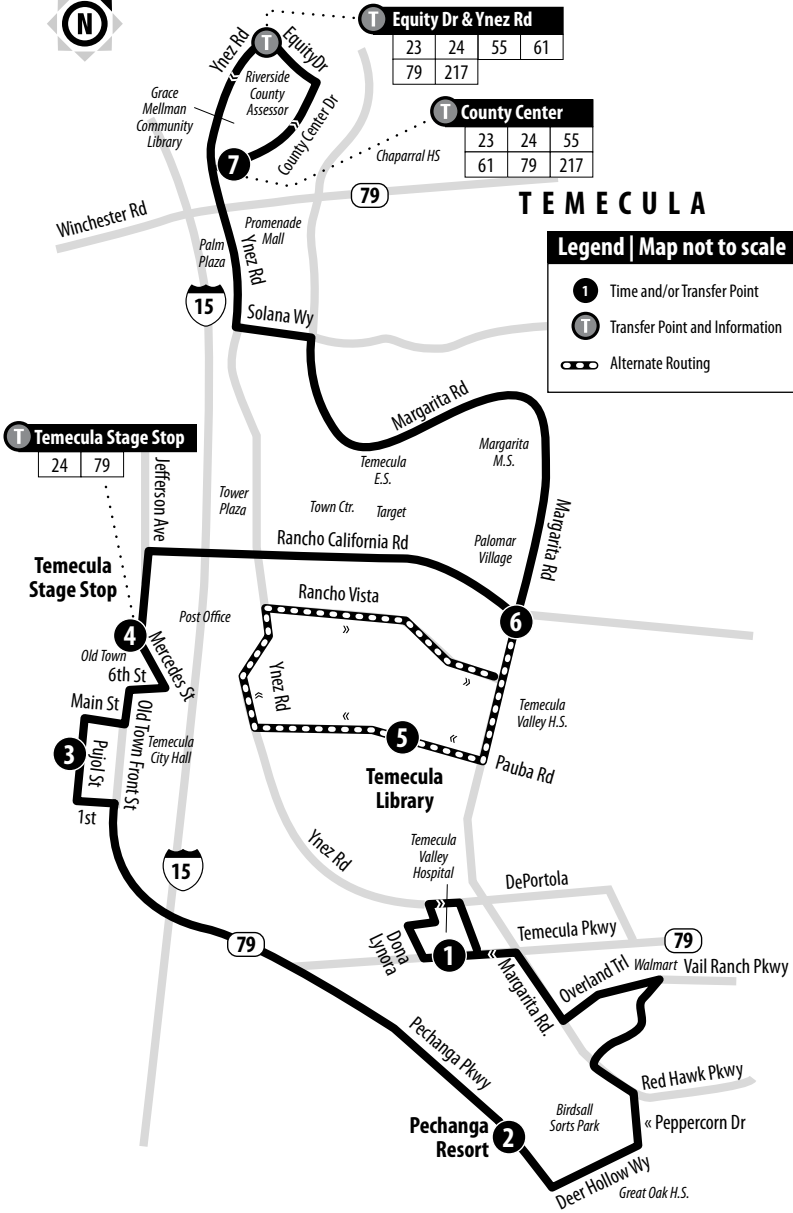

Routing and timetables subject to change.
Rutas y horarios son sujetos a cambios.

Sunday service on: Memorial Day, Independence Day, Labor Day, Thanksgiving Day, Christmas Day and New Year's Day.

T Equity Dr & Ynez Rd

23	24	55	61
79	217		

T County Center

23	24	55
61	79	217

TEMECULA

Legend | Map not to scale

- **1** Time and/or Transfer Point
- **T** Transfer Point and Information
- Alternate Routing

T Temecula Stage Stop

24	79

Temecula Stage Stop

Temecula Library

Pechanga Resort