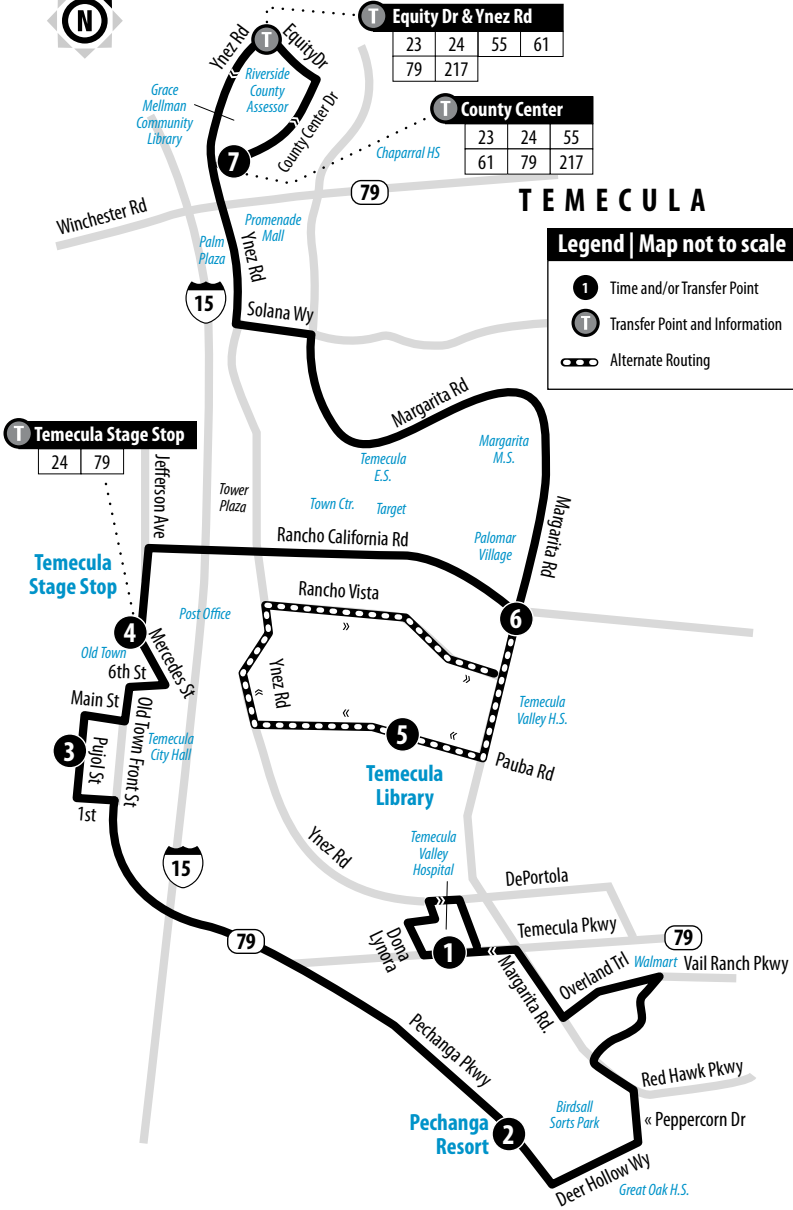

Routing and timetables
subject to change.
Rutas y horarios son
sujetos a cambios.

Sunday service on: Memorial Day, Independence Day, Labor Day, Thanksgiving Day, Christmas Day and New Year's Day.

Equity Dr & Ynez Rd			
23	24	55	61
79	217		

County Center			
23	24	55	
61	79	217	

TEMECULA

Legend | Map not to scale

- Time and/or Transfer Point
- Transfer Point and Information
- Alternate Routing

Temecula Stage Stop	
24	79