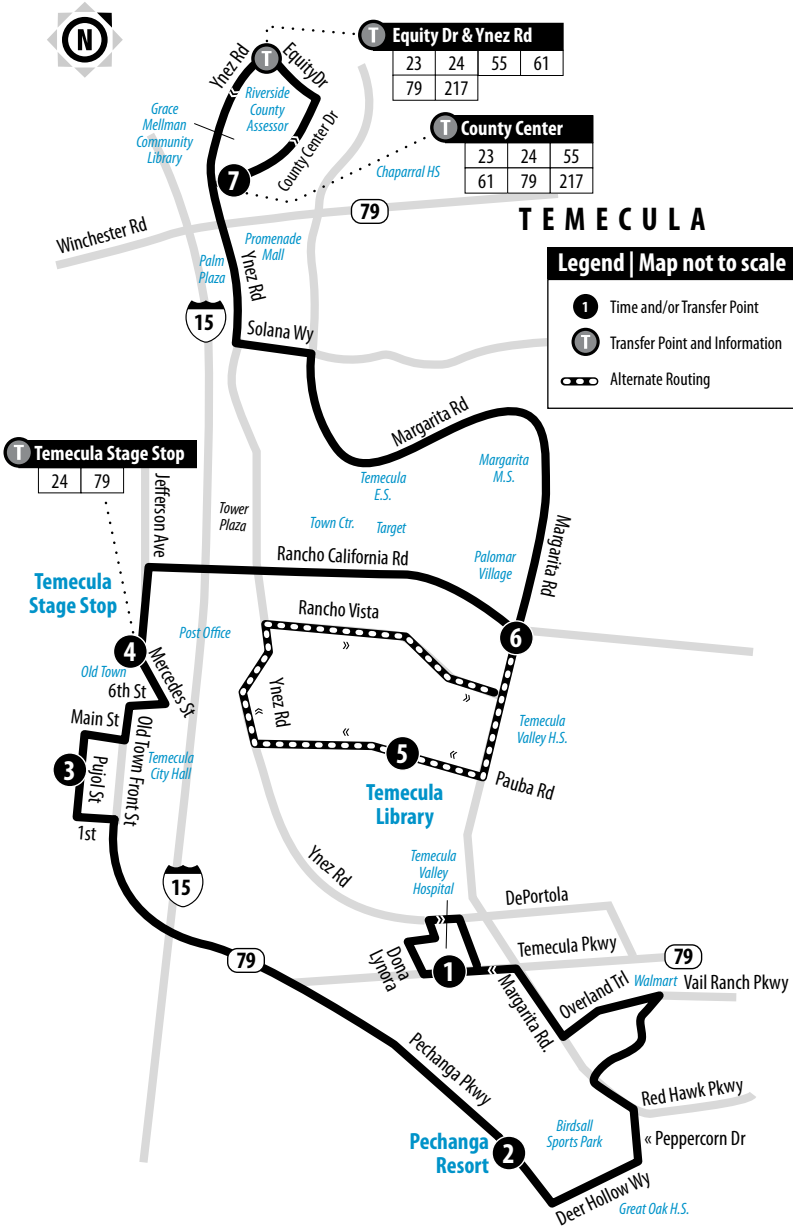

Routing and timetables
subject to change.
Rutas y horarios son
sujetos a cambios.

Sunday service on: Memorial Day, Independence Day, Labor Day, Thanksgiving Day, Christmas Day and New Year's Day.

T Equity Dr & Ynez Rd			
23	24	55	61
79	217		

T County Center			
23	24	55	
61	79	217	

T Temecula Stage Stop	
24	79

T Temecula Stage Stop			
24	79