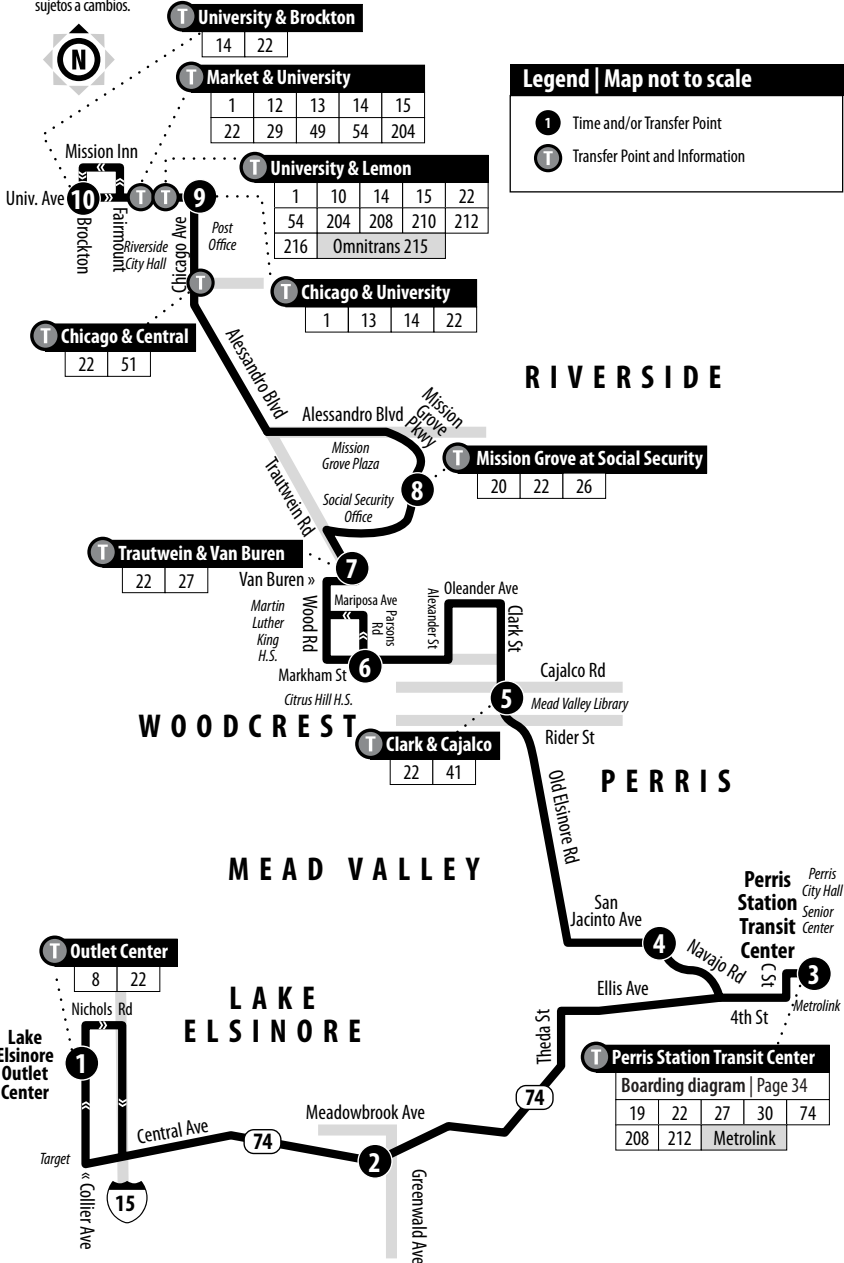

22

Downtown Riverside - Perris Station - Lake Elsinore Outlet Center

Information Center
(951) 565-5002
Web site
www.RiversideTransit.com

Routing and timetables subject to change.
Rutas y horarios son sujetos a cambios.

Sunday service on: Memorial Day, Independence Day, Labor Day, Thanksgiving Day, Christmas Day and New Year's Day.