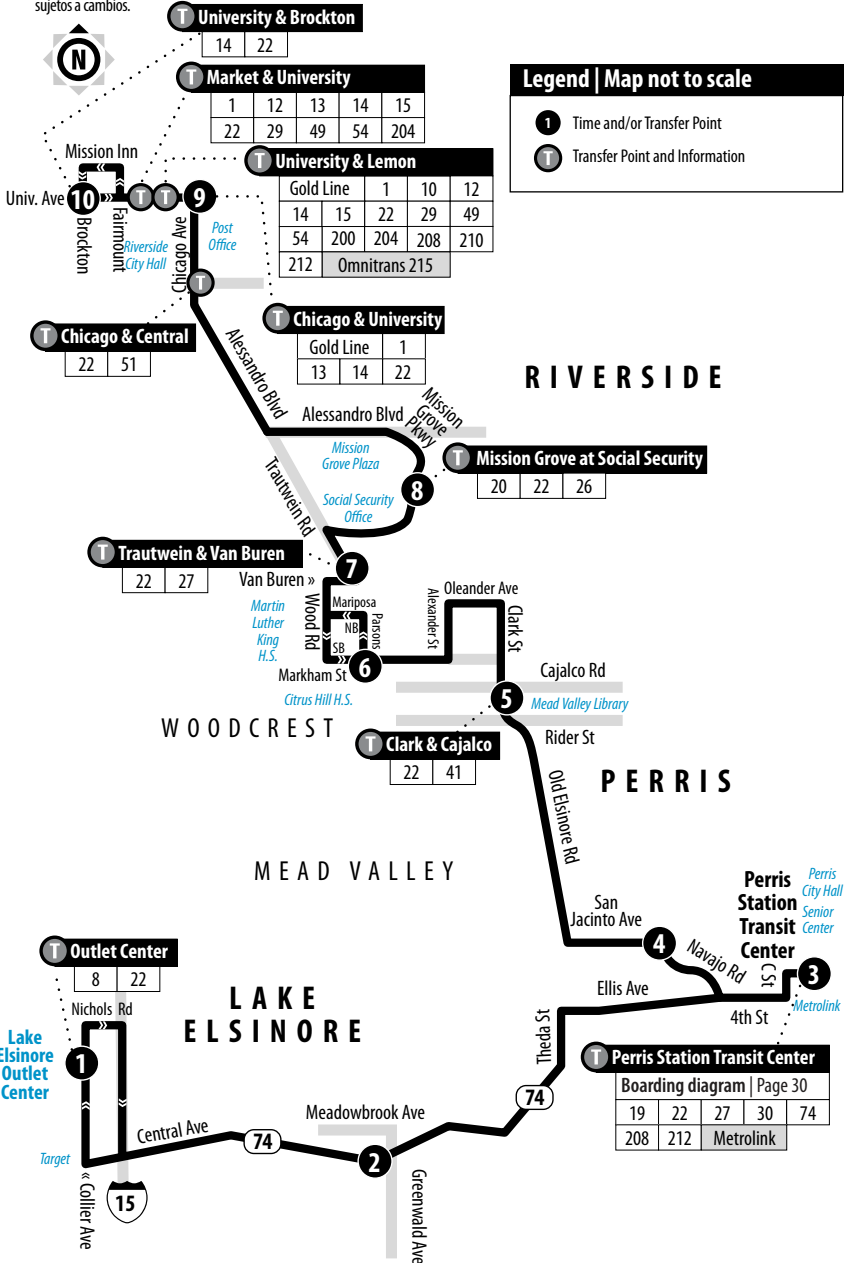

22

Downtown Riverside - Perris Station - Lake Elsinore Outlet Center

Information Center
(951) 565-5002
RiversideTransit.com
RTABus.com

Routing and timetables subject to change.
Rutas y horarios son sujetos a cambios.

Sunday service on: Memorial Day, Independence Day, Labor Day, Thanksgiving Day, Christmas Day and New Year's Day.