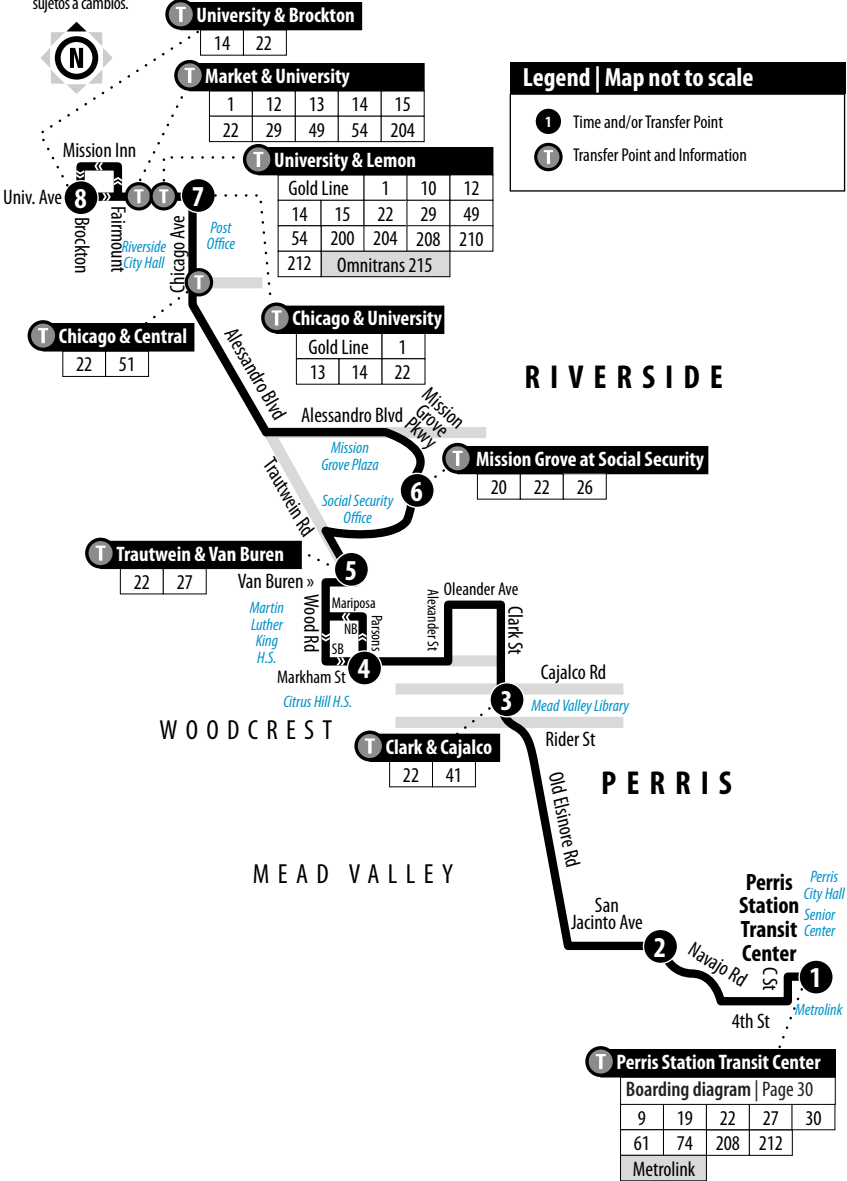

22

Downtown Riverside - Perris Station Transit Center

Information Center
(951) 565-5002
RiversideTransit.com
RTABus.com

Routing and timetables
subject to change.
Rutas y horarios son
sujetos a cambios.

Sunday service on: Memorial Day, Independence Day, Labor Day, Thanksgiving Day, Christmas Day and New Year's Day.

A.M. times are in PLAIN, **P.M. times are in BOLD** | Times are approximate

S = Operates when school is in session only

	Perris Station Transit Center	San Jacinto & Navajo	Clark & Cajalco	Parsons & Markham	Trautwein & Van Buren	Mission Grove at Social Security	Chicago & University	University & Brockton
	1	2	3	4	5	6	7	8
	4:27	4:32	4:41	4:52	4:59	5:03	5:15	5:25
	5:27	5:33	5:43	5:55	6:05	6:09	6:25	6:37
	6:04	6:10	6:23	6:37	6:47	6:53	7:15	7:32
	6:41	6:47	7:00	7:18	7:30	7:35	7:57	8:10
	7:15	7:21	7:33	7:46	7:55	8:00	8:20	8:33
	8:15	8:21	8:33	8:46	8:55	9:00	9:17	9:30
	9:13	9:19	9:31	9:44	9:53	9:58	10:15	10:28
	10:13	10:19	10:30	10:43	10:52	10:57	11:14	11:29
	11:13	11:19	11:30	11:42	11:51	11:56	12:13	12:28
	12:17	12:23	12:35	12:47	12:58	1:03	1:21	1:36
	1:25	1:31	1:43	1:55	2:06	2:11	2:29	2:44
S	—	—	—	3:00	3:13	3:17	—	—
	2:33	2:39	2:51	3:03	3:14	3:19	3:37	3:52
	3:38	3:44	3:56	4:09	4:20	4:25	4:43	4:58
	4:46	4:53	5:05	5:17	5:28	5:33	5:51	6:08
	5:45	5:52	6:04	6:16	6:27	6:32	6:50	7:07
	6:49	6:56	7:08	7:20	7:30	7:35	7:52	8:05
	7:56	8:02	8:13	8:24	8:33	8:37	8:53	9:05
	9:03	9:08	9:18	9:29	9:37	9:41	9:55	10:07