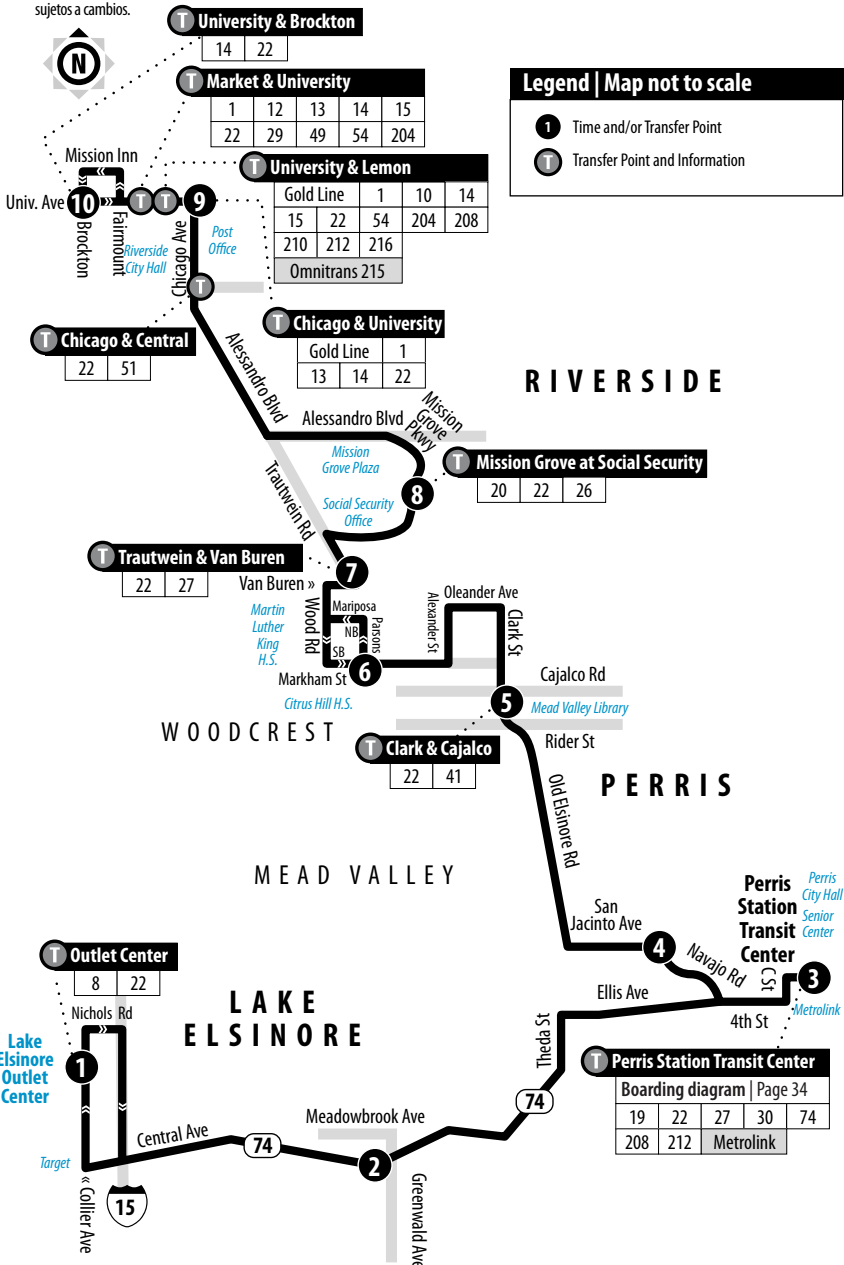

22

Downtown Riverside - Perris Station - Lake Elsinore Outlet Center

Information Center
(951) 565-5002
RiversideTransit.com
RTABus.com

Routing and timetables subject to change.
Rutas y horarios son sujetos a cambios.

Sunday service on: Memorial Day, Independence Day, Labor Day, Thanksgiving Day, Christmas Day and New Year's Day.