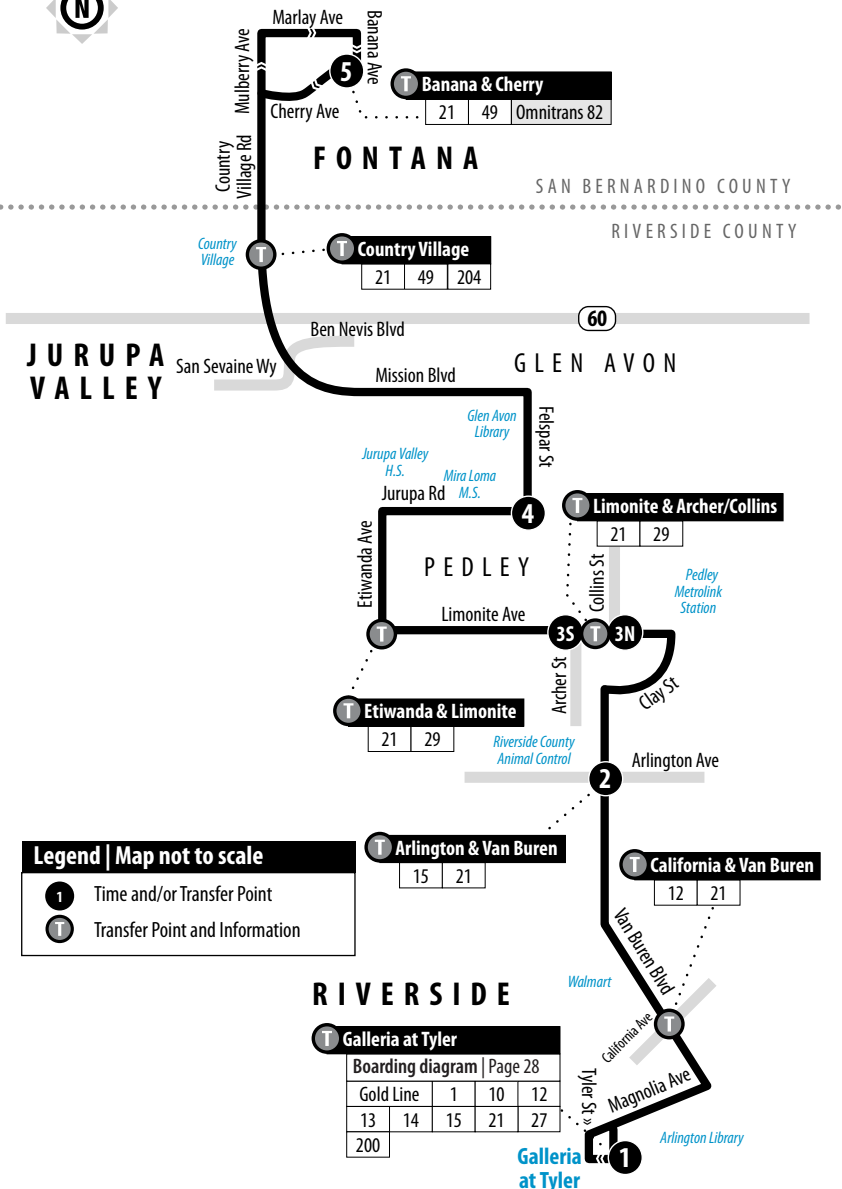

Routing and timetables subject to change.
Rutas y horarios son sujetos a cambios.

Sunday service on: Memorial Day, Independence Day, Labor Day, Thanksgiving Day, Christmas Day and New Year's Day.

Legend | Map not to scale

- **1** Time and/or Transfer Point
- **T** Transfer Point and Information

Galleria at Tyler

Boarding diagram | Page 28

Gold Line	1	10	12
13	14	15	21
200			27

T Banana & Cherry

21	49	Omnitrans 82

T Country Village

21	49	204

T Limonite & Archer/Collins

21	29

T Etwanda & Limonite

21	29

T Arlington & Van Buren

15	21

T California & Van Buren

12	21