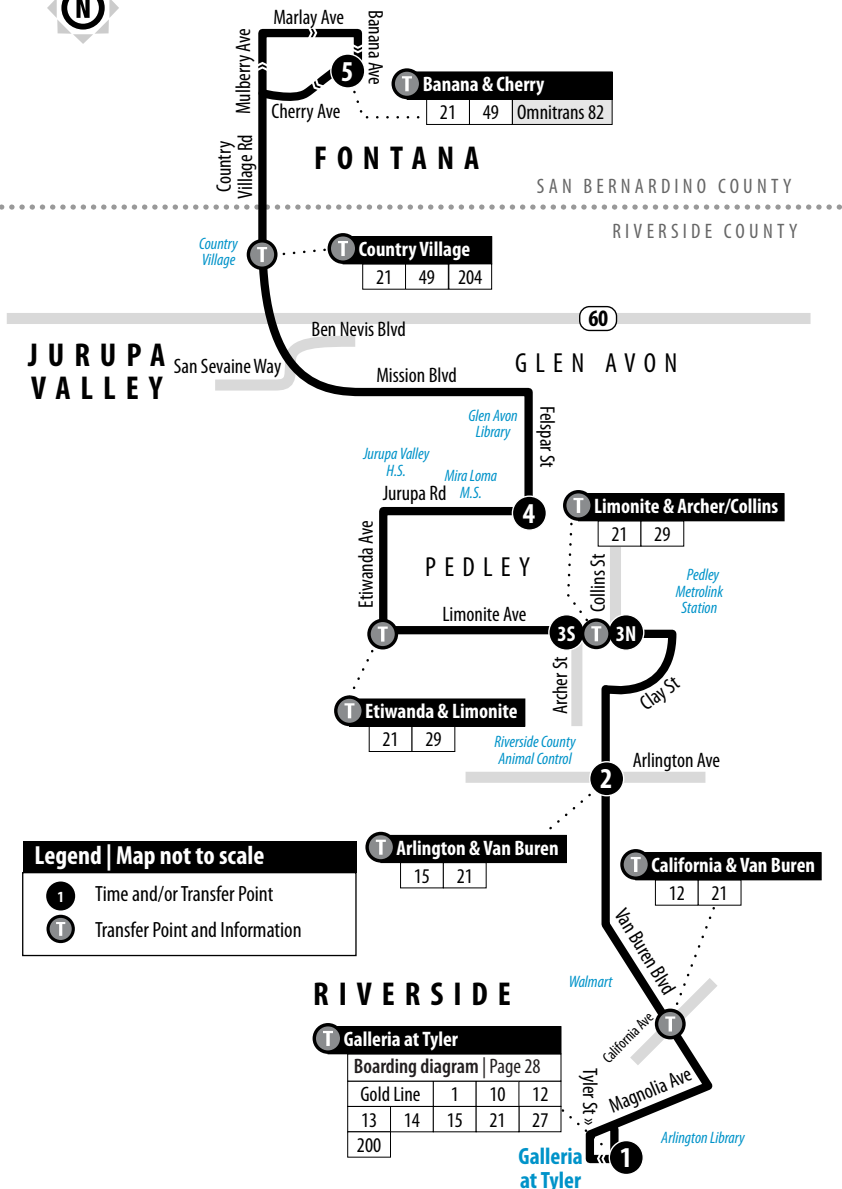

Routing and timetables
subject to change.
Rutas y horarios son
sujetos a cambios.

Sunday service on: Memorial Day, Independence Day, Labor Day, Thanksgiving Day, Christmas Day and New Year's Day.

21

Weekdays | Northbound to Country Village/Fontana

21

Weekdays | Southbound to Galleria at Tyler

A.M. times are in PLAIN, **P.M. times are in BOLD** | Times are approximate

Banana & Cherry	Felspar & Jurupa	Limonite & Archer	Van Buren & Arlington	Galleria at Tyler
5	4	3S	2	1
5:39	5:53	6:12	6:22	6:34
6:48	7:04	7:23	7:34	7:49
7:53	8:09	8:28	8:39	8:54
9:09	9:24	9:43	9:54	10:09
10:18	10:33	10:52	11:03	11:19
11:29	11:44	12:03	12:14	12:30
12:40	12:56	1:15	1:27	1:44
1:54	2:10	2:30	2:42	3:00
3:10	3:31	3:53	4:06	4:24
4:27	4:45	5:07	5:24	5:42
5:51	6:08	6:29	6:42	6:59
7:04	7:18	7:36	7:47	8:00

21

Weekends | Northbound to Country Village/Fontana

A.M. times are in PLAIN, **P.M. times are in BOLD** | Times are approximate

Galleria at Tyler	Van Buren & Arlington	Limonite & Collins	Felspar & Jurupa	Banana & Cherry
1	2	3N	4	5
7:40	7:51	8:00	8:18	8:32
8:50	9:04	9:14	9:32	9:47
9:56	10:10	10:20	10:38	10:53
11:07	11:23	11:33	11:51	12:06
12:16	12:33	12:43	1:01	1:16
1:30	1:47	1:57	2:15	2:30
2:40	2:57	3:07	3:25	3:40
3:54	4:11	4:21	4:40	4:55
5:05	5:21	5:31	5:50	6:05
6:16	6:31	6:41	6:59	7:13

21

Weekends | Southbound to Galleria at Tyler

A.M. times are in PLAIN, **P.M. times are in BOLD** | Times are approximate

Banana & Cherry	Felspar & Jurupa	Limonite & Archer	Van Buren & Arlington	Galleria at Tyler
5	4	3S	2	1
7:37	7:52	8:11	8:21	8:36
8:46	9:01	9:20	9:31	9:46
9:57	10:12	10:31	10:42	10:57
11:03	11:18	11:37	11:48	12:05
12:16	12:31	12:50	1:01	1:19
1:26	1:41	2:00	2:11	2:29
2:42	2:57	3:16	3:27	3:44
3:53	4:08	4:27	4:38	4:55
5:05	5:19	5:38	5:49	6:06