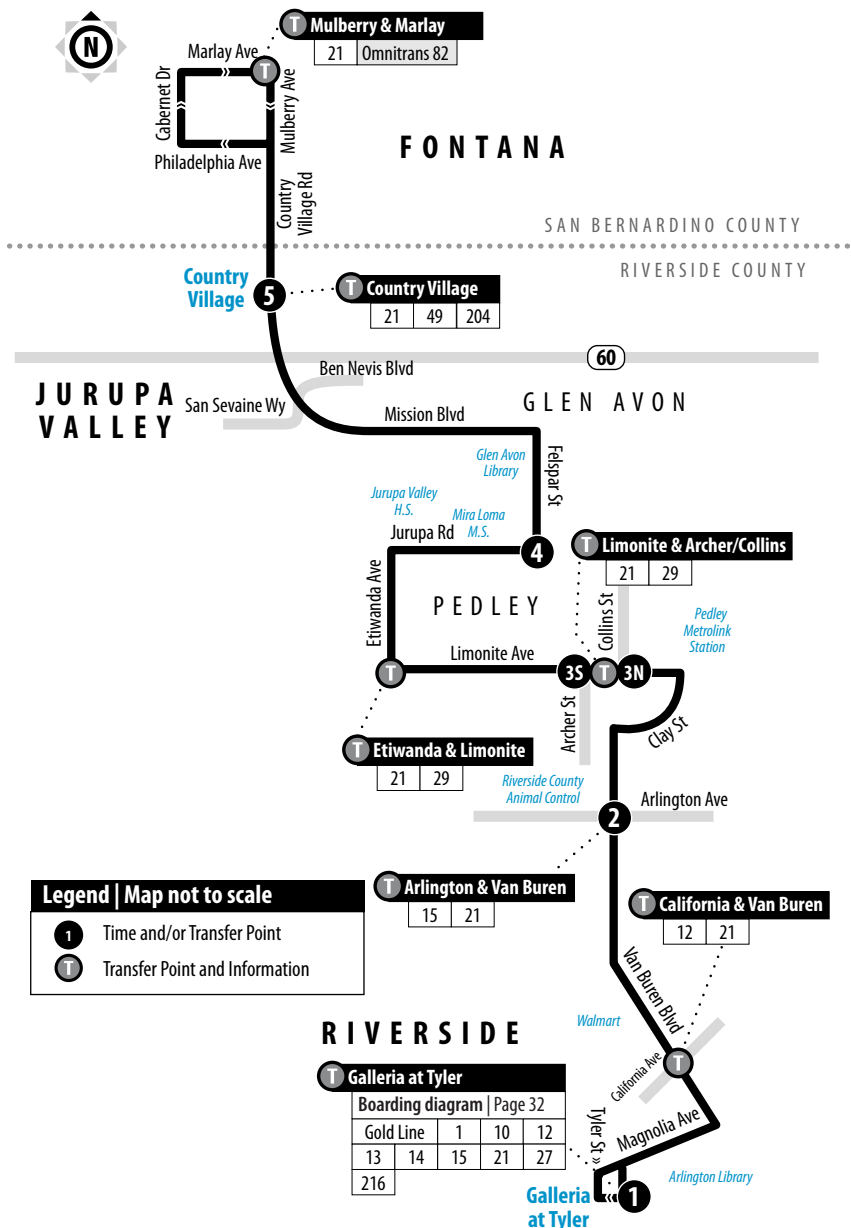

21

Galleria at Tyler to Country Village

Information Center
(951) 565-5002
RiversideTransit.com
RTABus.com

Routing and timetables
subject to change.
Rutas y horarios son
sujetos a cambios.

Sunday service on: Memorial Day, Independence Day, Labor Day, Thanksgiving Day, Christmas Day and New Year's Day.