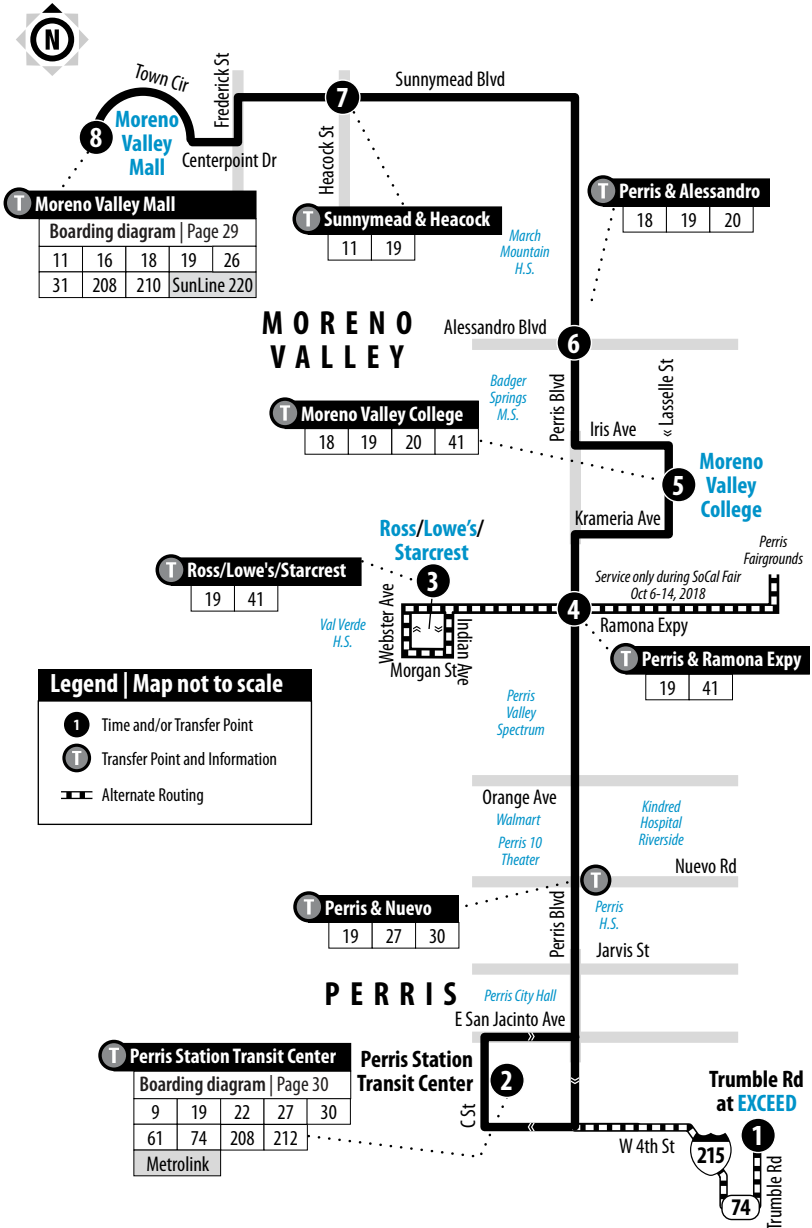

19

Moreno Valley Mall to Perris Station Transit Center - Trumble Rd

Information Center
(951) 565-5002
RiversideTransit.com
RTABus.com

Routing and timetables
subject to change.
Rutas y horarios son
sujetos a cambios.

Sunday service on: Memorial Day, Independence Day, Labor Day, Thanksgiving Day, Christmas Day and New Year's Day.