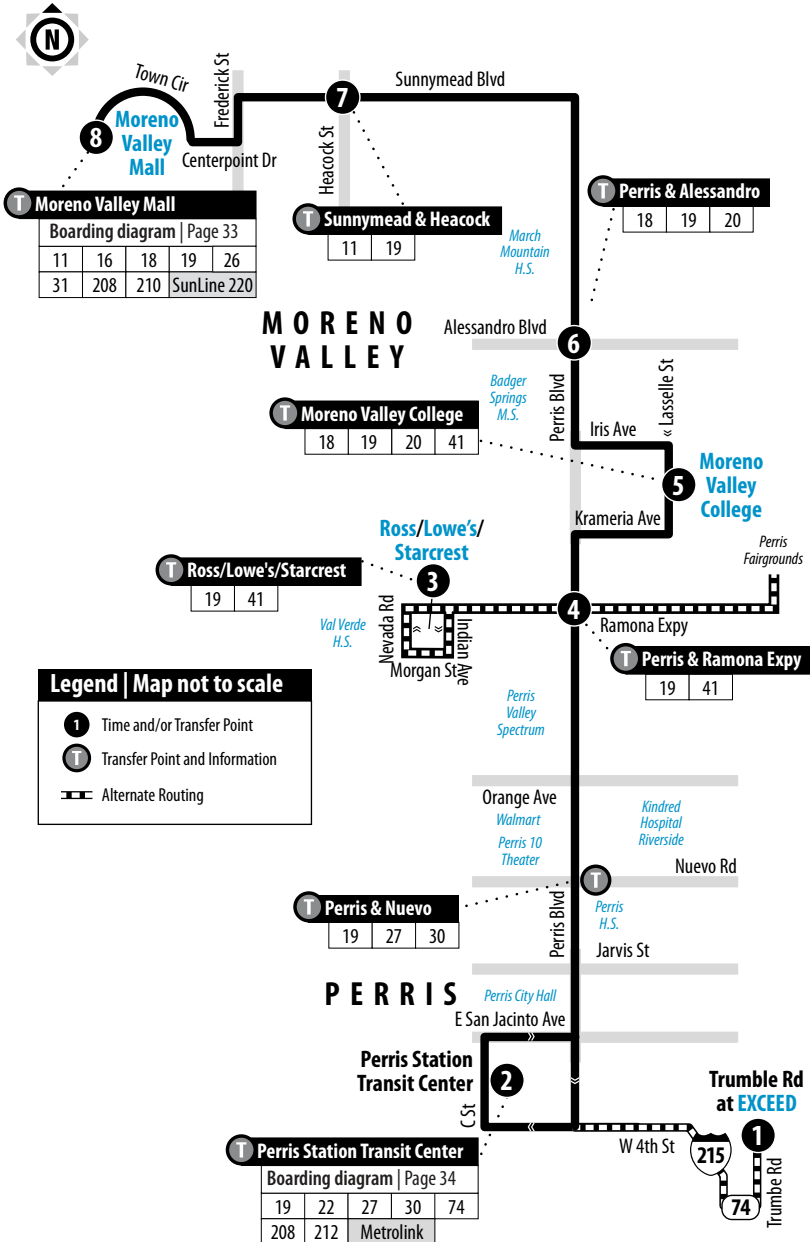

19

Moreno Valley Mall to Perris Station Transit Center - Trumble Rd

Information Center
(951) 565-5002
RiversideTransit.com
RTABus.com

Routing and timetables
subject to change.
Rutas y horarios son
sujetos a cambios.

Sunday service on: Memorial Day, Independence Day, Labor Day, Thanksgiving Day, Christmas Day and New Year's Day.