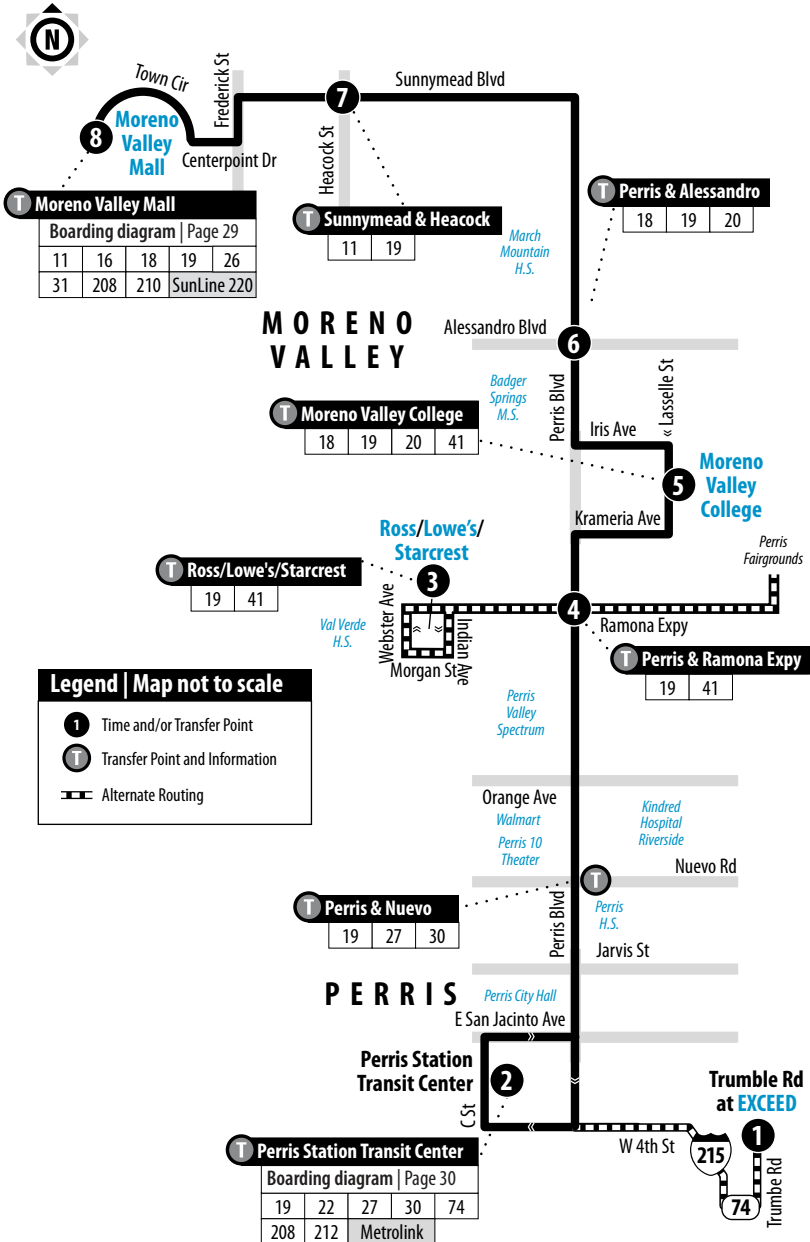

19

Moreno Valley Mall to Perris Station Transit Center - Trumble Rd

Information Center
(951) 565-5002
RiversideTransit.com
RTABus.com

Routing and timetables
subject to change.
Rutas y horarios son
sujetos a cambios.

Sunday service on: Memorial Day, Independence Day, Labor Day, Thanksgiving Day, Christmas Day and New Year's Day.