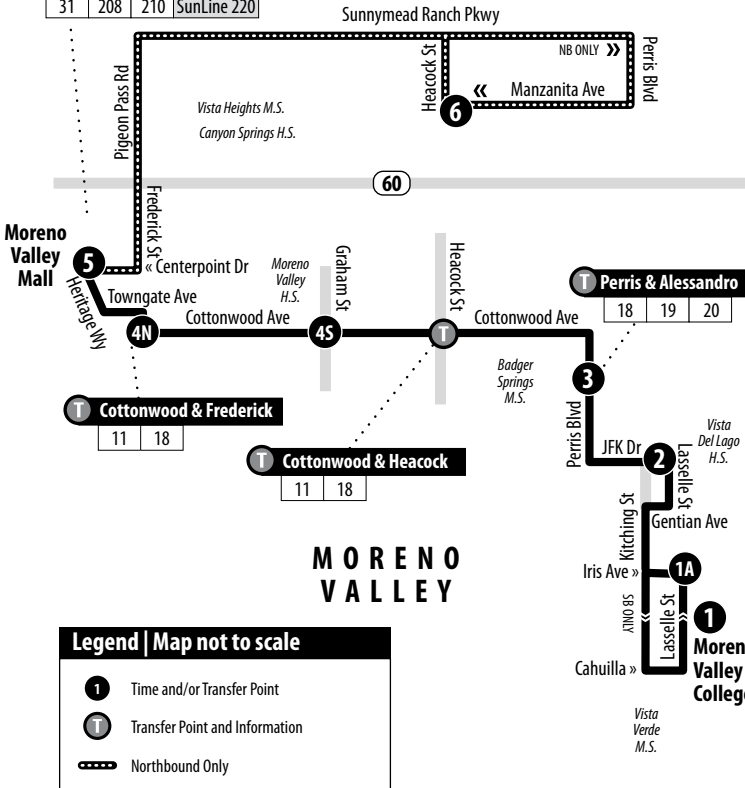

18

Weekdays | Northbound to Sunnymead Ranch & Moreno Valley Mall

A.M. times are in PLAIN, P.M. times are in BOLD | Times are approximate

Moreno Valley College	JFK & Lasselle	Perris & Alessandro	Cottonwood & Frederick	Moreno Valley Mall	Heacock & Manzanita	Moreno Valley Mall
1	2	3	4N	5	6	5
5:34	5:43	5:51	5:59	6:07	6:29	6:48
6:36	6:46	6:54	7:04	7:14	7:42	8:01
7:45	7:55	8:03	8:13	8:23	8:45	9:04
8:55	9:05	9:13	9:24	9:35	9:57	10:16
10:00	10:10	10:18	10:29	10:40	11:02	11:21
11:12	11:22	11:32	11:43	11:54	12:16	12:35
12:20	12:30	12:40	12:51	1:02	1:27	1:46
1:33	1:43	1:53	2:05	2:16	2:43	3:02
2:44	2:54	3:04	3:16	3:27	3:56	4:15
4:03	4:14	4:24	4:36	4:47	5:12	5:31
5:14	5:26	5:34	5:44	5:55	6:20	6:39
6:32	6:42	6:50	7:00	7:11	7:31	7:50
7:35	7:45	7:52	8:00	8:10	8:30	8:49
8:46	8:55	9:02	9:10	9:20	9:40	9:59
9:44	9:53	10:00	10:08	10:18	10:38	10:53

18

Weekdays | Southbound to Moreno Valley College

A.M. times are in PLAIN, P.M. times are in BOLD | Times are approximate

Moreno Valley Mall	Cottonwood & Graham	Perris & Alessandro	JFK & Lasselle	Moreno Valley College
5	4S	3	2	1
5:52	6:00	6:07	6:14	6:24
6:56	7:05	7:14	7:24	7:35
8:09	8:18	8:27	8:34	8:45
9:14	9:23	9:32	9:39	9:50
10:26	10:35	10:44	10:51	11:02
11:33	11:43	11:52	11:59	12:10
12:45	12:55	1:05	1:12	1:23
1:56	2:06	2:16	2:23	2:34
3:12	3:23	3:33	3:42	3:53
4:25	4:35	4:45	4:53	5:04
5:42	5:52	6:01	6:09	6:20
6:49	6:58	7:06	7:14	7:25
8:00	8:09	8:17	8:25	8:36
9:01	9:10	9:17	9:25	9:36