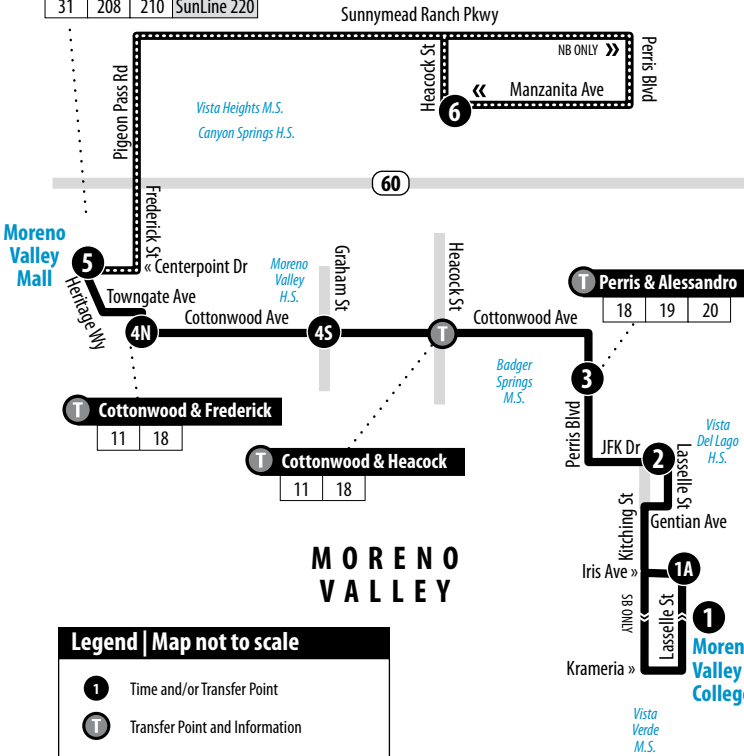

**Sunday service on:** Memorial Day, Independence Day, Labor Day, Thanksgiving Day, Christmas Day and New Year's Day.

**T Moreno Valley Mall**

Boarding diagram | Page 29

11	16	18	19	26
31	208	210	SunLine 220	

### SUNNYMEAD RANCH

## Weekdays | Northbound to Sunnymead Ranch &amp; Moreno Valley Mall

A.M. times are in PLAIN, P.M. times are in BOLD | Times are approximate

Moreno Valley College	JFK & Lasselle	Perris & Alessandro	Cottonwood & Frederick	Moreno Valley Mall	Heacock & Manzanita	Moreno Valley Mall
1	2	3	4N	5	6	5
5:34	5:43	5:51	5:59	6:07	6:29	6:48
6:34	6:44	6:52	7:02	7:12	7:40	7:59
7:47	7:57	8:05	8:15	8:25	8:47	9:06
8:55	9:05	9:13	9:24	9:35	9:57	10:16
10:02	10:12	10:20	10:31	10:42	11:04	11:23
11:12	11:22	11:32	11:43	11:54	<b>12:16</b>	<b>12:35</b>
<b>12:20</b>	<b>12:30</b>	<b>12:40</b>	<b>12:51</b>	<b>1:02</b>	<b>1:27</b>	<b>1:46</b>
<b>1:33</b>	<b>1:43</b>	<b>1:53</b>	<b>2:05</b>	<b>2:16</b>	<b>2:43</b>	<b>3:02</b>
<b>2:44</b>	<b>2:54</b>	<b>3:04</b>	<b>3:16</b>	<b>3:27</b>	<b>3:56</b>	<b>4:15</b>
<b>4:03</b>	<b>4:14</b>	<b>4:24</b>	<b>4:36</b>	<b>4:47</b>	<b>5:12</b>	<b>5:31</b>
<b>5:14</b>	<b>5:26</b>	<b>5:34</b>	<b>5:44</b>	<b>5:55</b>	<b>6:20</b>	<b>6:39</b>
<b>6:32</b>	<b>6:42</b>	<b>6:50</b>	<b>7:00</b>	<b>7:11</b>	<b>7:31</b>	<b>7:50</b>
<b>7:35</b>	<b>7:45</b>	<b>7:52</b>	<b>8:00</b>	<b>8:10</b>	<b>8:30</b>	<b>8:49</b>
<b>8:46</b>	<b>8:55</b>	<b>9:02</b>	<b>9:10</b>	<b>9:20</b>	<b>9:40</b>	<b>9:59</b>