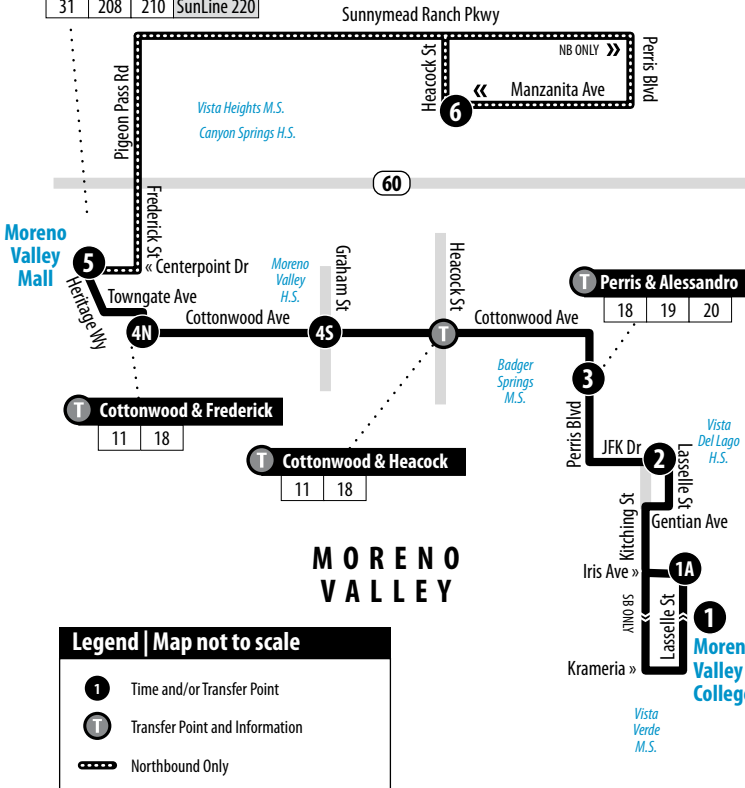

18

Weekdays | Northbound to Sunnymead Ranch & Moreno Valley Mall

A.M. times are in PLAIN, P.M. times are in BOLD | Times are approximate

Moreno Valley College	JFK & Lasselle	Perris & Alessandro	Cottonwood & Frederick	Moreno Valley Mall	Heacock & Manzanita	Moreno Valley Mall
1	2	3	4N	5	6	5
5:34	5:43	5:51	5:59	6:07	6:29	6:48
6:36	6:46	6:54	7:04	7:14	7:42	8:01
7:45	7:55	8:03	8:13	8:23	8:45	9:04
8:55	9:05	9:13	9:24	9:35	9:57	10:16
10:00	10:10	10:18	10:29	10:40	11:02	11:21
11:12	11:22	11:32	11:43	11:54	12:16	12:35
12:20	12:30	12:40	12:51	1:02	1:27	1:46
1:33	1:43	1:53	2:05	2:16	2:43	3:02
2:44	2:54	3:04	3:16	3:27	3:56	4:15
4:03	4:14	4:24	4:36	4:47	5:12	5:31
5:14	5:26	5:34	5:44	5:55	6:20	6:39
6:32	6:42	6:50	7:00	7:11	7:31	7:50
7:35	7:45	7:52	8:00	8:10	8:30	8:49
8:46	8:55	9:02	9:10	9:20	9:40	9:59
9:44	9:53	10:00	10:08	10:18	10:38	10:53

18

Weekends | Northbound to Sunnymead Ranch & Moreno Valley Mall

A.M. times are in PLAIN, **P.M. times are in BOLD** | Times are approximate

Iris & Lasselle	JFK & Lasselle	Perris & Alessandro	Cottonwood & Frederick	Moreno Valley Mall	Heacock & Manzanita	Moreno Valley Mall
1A	2	3	4N	5	6	5
—	—	—	—	6:37	6:59	7:16
7:07	7:14	7:22	7:30	7:41	8:03	8:20
8:08	8:15	8:23	8:31	8:42	9:04	9:21
9:12	9:19	9:27	9:35	9:46	10:08	10:26
10:14	10:22	10:31	10:39	10:50	11:12	11:30
11:19	11:27	11:36	11:44	11:55	12:17	12:35
12:25	12:33	12:42	12:50	1:01	1:23	1:41
1:30	1:38	1:47	1:56	2:07	2:29	2:47
2:36	2:44	2:53	3:02	3:13	3:35	3:53
3:43	3:51	4:00	4:09	4:20	4:42	5:00
4:49	4:56	5:05	5:14	5:25	5:47	6:05
5:56	6:03	6:11	6:19	6:30	6:52	7:10
7:00	7:07	7:15	7:23	7:34	7:56	8:13