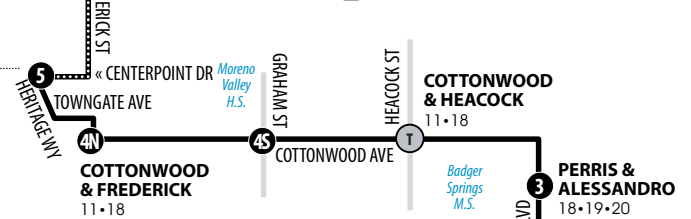

18

SUNNYMEAD RANCH - MORENO VALLEY MALL - MORENO VALLEY COLLEGE

Information Center
(951) 565-5002
RiversideTransit.com
RTABus.com

Routing and timetables
subject to change.
Rutas y horarios son
sujetos a cambios.

Sunday service on: Memorial Day, Independence Day, Labor Day, Thanksgiving Day, Christmas Day and New Year's Day.

SUNNYMEAD RANCH

MORENO VALLEY MALL
11•16•18•19•26•31•208
210•SUNLINE 220
Boarding diagram pg 30

MORENO VALLEY

MORENO VALLEY COLLEGE
18•19•20•41

Legend | Map not to scale

- 1** Time and/or Transfer Point
-** Alternate Routing
- T** Transfer Point

18

Weekdays | Northbound to Sunnymead Ranch & Moreno Valley Mall

A.M. times are in PLAIN, P.M. times are in BOLD | Times are approximate

Moreno Valley College	JFK & Lasselle	Perris & Alessandro	Cottonwood & Frederick	Moreno Valley Mall	Heacock & Manzanita	Moreno Valley Mall
1	2	3	4N	5	6	5
5:34	5:43	5:51	5:59	6:07	6:29	6:48
6:34	6:44	6:52	7:02	7:12	7:40	7:59
7:47	7:57	8:05	8:15	8:25	8:47	9:06
8:55	9:05	9:13	9:24	9:35	9:57	10:16
10:02	10:12	10:20	10:31	10:42	11:04	11:23
11:12	11:22	11:32	11:43	11:54	12:16	12:35
12:20	12:30	12:40	12:51	1:02	1:27	1:46
1:33	1:43	1:53	2:05	2:16	2:43	3:02
2:44	2:54	3:04	3:16	3:27	3:56	4:15
4:03	4:14	4:24	4:36	4:47	5:12	5:31
5:14	5:26	5:34	5:44	5:55	6:20	6:39
6:32	6:42	6:50	7:00	7:11	7:31	7:50
7:35	7:45	7:52	8:00	8:10	8:30	8:49
8:46	8:55	9:02	9:10	9:20	9:40	9:59