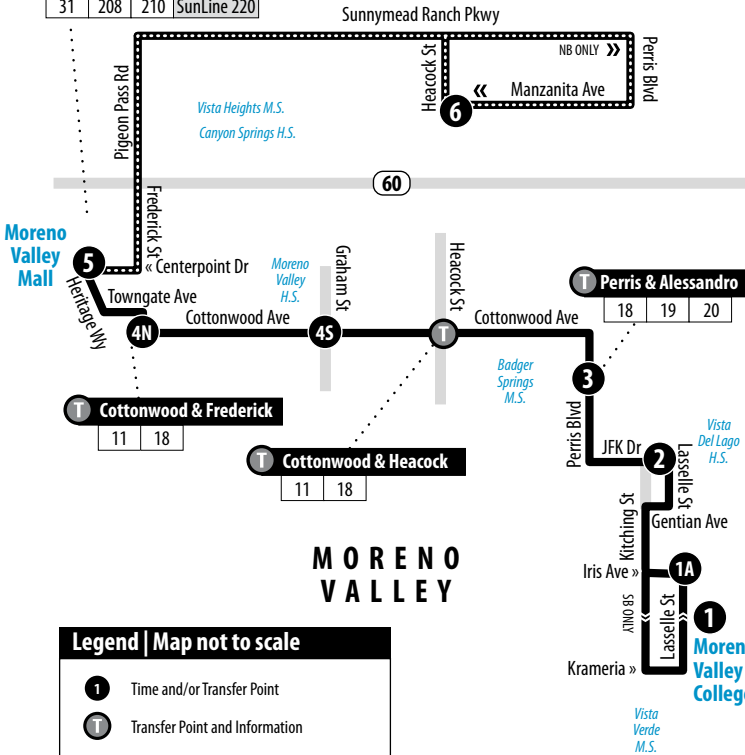

Legend | Map not to scale

- 1** Time and/or Transfer Point
- T** Transfer Point and Information
- Northbound Only

18

Weekdays | Northbound to Sunnymead Ranch & Moreno Valley Mall

A.M. times are in PLAIN, P.M. times are in BOLD | Times are approximate

18

Weekends | Northbound to Sunnymead Ranch & Moreno Valley Mall

A.M. times are in PLAIN, **P.M. times are in BOLD** | Times are approximate

Iris & Lasselle	JFK & Lasselle	Perris & Alessandro	Cottonwood & Frederick	Moreno Valley Mall	Heacock & Manzanita	Moreno Valley Mall
1A	2	3	4N	5	6	5
—	—	—	—	6:37	6:59	7:16
7:07	7:14	7:22	7:30	7:41	8:03	8:20
8:08	8:15	8:23	8:31	8:42	9:04	9:21
9:12	9:19	9:27	9:35	9:46	10:08	10:26
10:14	10:22	10:31	10:39	10:50	11:12	11:30
11:19	11:27	11:36	11:44	11:55	12:17	12:35
12:25	12:33	12:42	12:50	1:01	1:23	1:41
1:30	1:38	1:47	1:56	2:07	2:29	2:47
2:36	2:44	2:53	3:02	3:13	3:35	3:53
3:43	3:51	4:00	4:09	4:20	4:42	5:00
4:49	4:56	5:05	5:14	5:25	5:47	6:05
5:56	6:03	6:11	6:19	6:30	6:52	7:10
7:00	7:07	7:15	7:23	7:34	7:56	8:13

18

Weekends | Southbound to Moreno Valley College

A.M. times are in PLAIN, **P.M. times are in BOLD** | Times are approximate

Moreno Valley Mall	Cottonwood & Graham	Perris & Alessandro	JFK & Lasselle	Iris & Lasselle
5	4S	3	2	1A
7:26	7:34	7:41	7:47	7:58
8:30	8:38	8:45	8:51	9:02
9:31	9:39	9:46	9:53	10:04
10:36	10:44	10:51	10:58	11:09
11:40	11:49	11:57	12:04	12:15
12:45	12:54	1:02	1:09	1:20
1:51	2:00	2:08	2:15	2:26
2:57	3:06	3:14	3:21	3:33
4:03	4:12	4:20	4:27	4:39
5:10	5:19	5:27	5:34	5:46
6:15	6:23	6:31	6:38	6:50
7:20	7:28	7:36	7:43	7:55