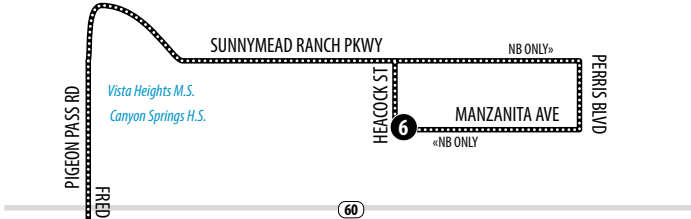

18

SUNNYMEAD RANCH - MORENO VALLEY MALL - MORENO VALLEY COLLEGE

Information Center
(951) 565-5002
RiversideTransit.com
RTABus.com

Routing and timetables
subject to change.
Rutas y horarios son
sujetos a cambios.

Sunday service on: Memorial Day, Independence Day, Labor Day, Thanksgiving Day, Christmas Day and New Year's Day.

SUNNYMEAD RANCH

MORENO VALLEY MALL
11•16•18•19•26•31•208
210•SUNLINE 220
Boarding diagram pg 30