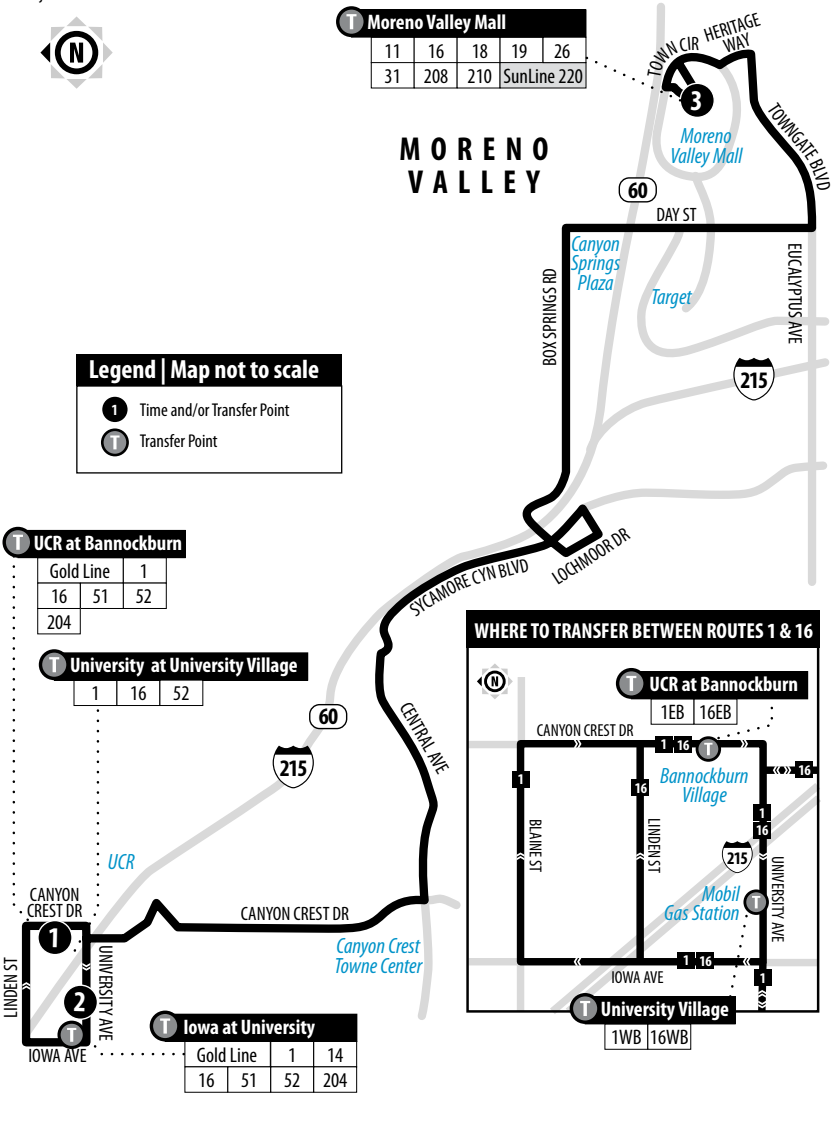

### MORENO VALLEY

**Legend | Map not to scale**

- 1** Time and/or Transfer Point
- T** Transfer Point

<b>T</b> UCR at Bannockburn	Gold Line	1
	16	51 52
	204	

<b>T</b> University at University Village	1	16	52
---	---	----	----

<b>T</b> Iowa at University	Gold Line	1	14
	16	51	52 204

**WHERE TO TRANSFER BETWEEN ROUTES 1 & 16**

**T** UCR at Bannockburn  
1EB 16EB

**T** University Village  
1WB 16WB

A.M. times are in PLAIN, **P.M. times are in BOLD** | Times are approximate

UCR at Bannockburn	Moreno Valley Mall
<b>1</b>	<b>3</b>
5:51	6:17
6:50	7:16
7:25	7:51
7:55	8:21
8:25	8:53
8:52	9:22
9:19	9:51
9:48	10:20
10:19	10:51
10:49	11:21
11:23	11:55
11:54	<b>12:26</b>
<b>12:25</b>	<b>12:59</b>
<b>12:55</b>	<b>1:29</b>
<b>1:25</b>	<b>1:59</b>
<b>1:55</b>	<b>2:29</b>
<b>2:28</b>	<b>3:02</b>
<b>3:02</b>	<b>3:36</b>
<b>3:36</b>	<b>4:10</b>
<b>4:06</b>	<b>4:40</b>
<b>4:39</b>	<b>5:13</b>
<b>5:10</b>	<b>5:44</b>
<b>5:42</b>	<b>6:16</b>
<b>6:08</b>	<b>6:42</b>
<b>6:47</b>	<b>7:20</b>
<b>7:16</b>	<b>7:48</b>
<b>7:45</b>	<b>8:15</b>
<b>8:13</b>	<b>8:43</b>
<b>8:42</b>	<b>9:12</b>
<b>9:43</b>	<b>10:13</b>

A.M. times are in PLAIN, **P.M. times are in BOLD** | Times are approximate

UCR at Bannockburn	Moreno Valley Mall
<b>1</b>	<b>3</b>
6:57	7:23
7:35	8:01
8:13	8:40
8:58	9:27
9:31	10:02
9:59	10:30
10:27	10:58
10:57	11:28
11:23	11:54
11:54	<b>12:26</b>
<b>12:22</b>	<b>12:54</b>
<b>12:52</b>	<b>1:24</b>
<b>1:25</b>	<b>1:57</b>
<b>1:55</b>	<b>2:27</b>
<b>2:25</b>	<b>2:57</b>
<b>2:55</b>	<b>3:27</b>
<b>3:24</b>	<b>3:56</b>
<b>3:58</b>	<b>4:30</b>
<b>4:29</b>	<b>5:01</b>
<b>4:58</b>	<b>5:30</b>
<b>5:30</b>	<b>6:02</b>
<b>6:00</b>	<b>6:32</b>
<b>6:26</b>	<b>6:58</b>
<b>6:58</b>	<b>7:30</b>
<b>7:29</b>	<b>8:01</b>