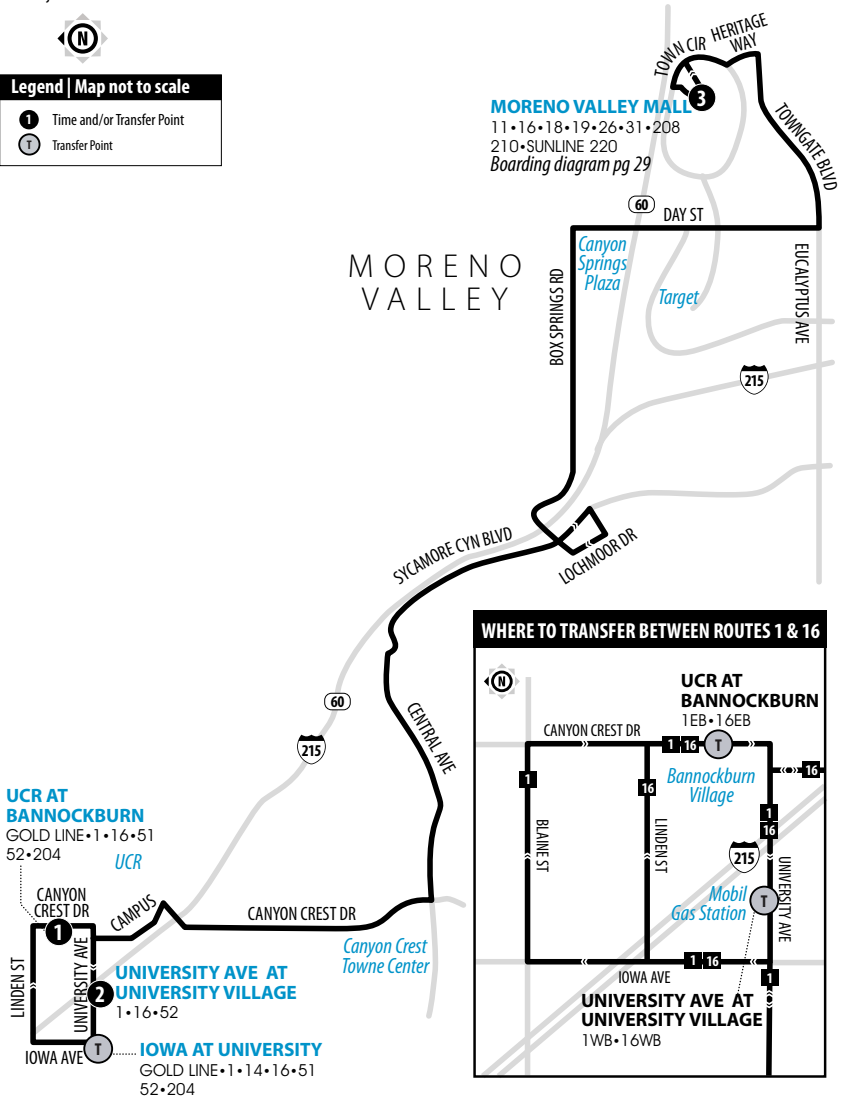

16

MORENO VALLEY MALL TO UCR

Information Center
(951) 565-5002
RiversideTransit.com
RTABus.com

Routing and timetables subject to change.
Rutas y horarios son sujetos a cambios.

Sunday service on: Memorial Day, Independence Day, Labor Day, Thanksgiving Day, Christmas Day and New Year's Day.

Legend | Map not to scale

- **1** Time and/or Transfer Point
- **T** Transfer Point

MORENO VALLEY MALL
11•16•18•19•26•31•208
210•SUNLINE 220
Boarding diagram pg 29

RIVERSIDE