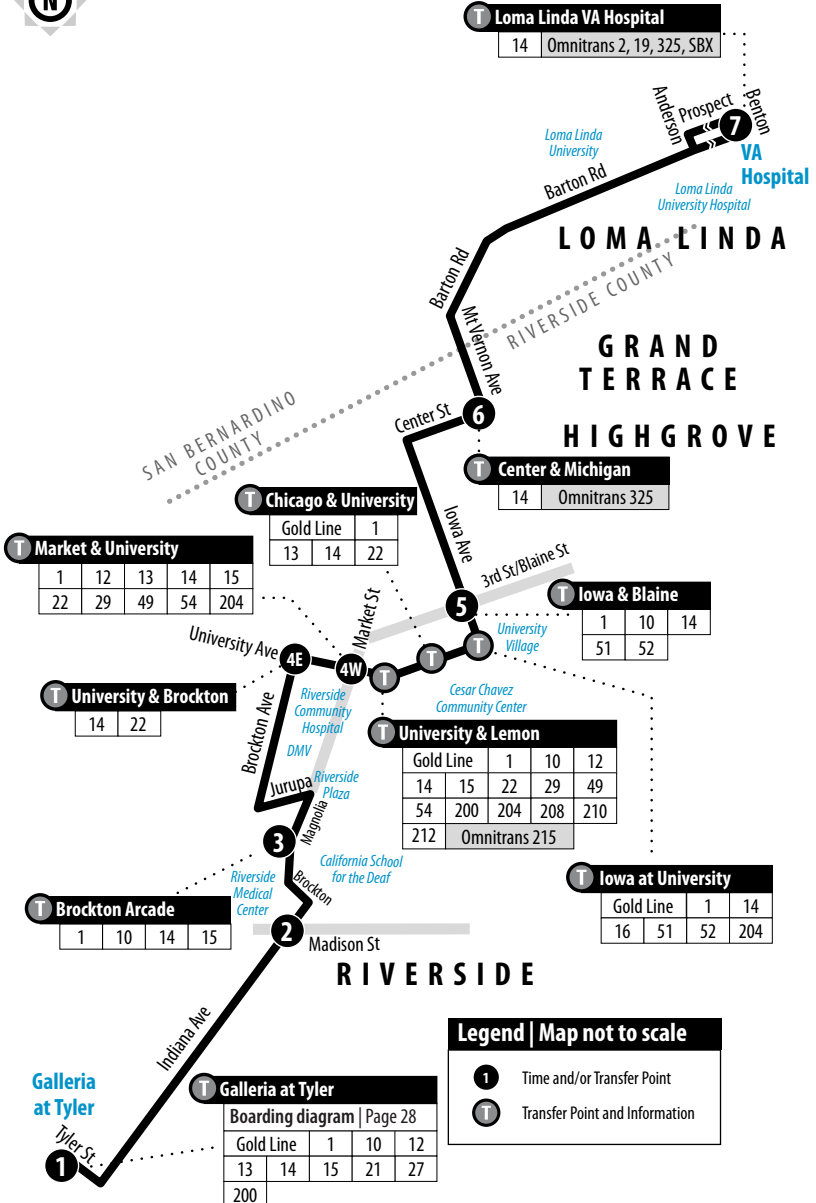

Sunday service on: Memorial Day, Independence Day, Labor Day, Thanksgiving Day, Christmas Day and New Year's Day.

RTA does not serve Mt Vernon Ave or Barton Rd except at Loma Linda hospitals. Omnitrans Route 325 serves Michigan Ave and Barton Rd.

14 Weekdays | Westbound to Galleria at Tyler

A.M. times are in PLAIN, **P.M. times are in BOLD** | Times are approximate

VA Hospital (Loma Linda)	Center & Michigan	Iowa & Blaine	University & Market	Brockton Arcade	Indiana & Madison	Galleria at Tyler
7	6	5	4W	3	2	1
5:26	5:42	5:53	6:03	6:13	6:19	6:34
6:31	6:49	7:05	7:19	7:33	7:41	7:57
7:35	7:57	8:13	8:28	8:44	8:52	9:08
8:49	9:07	9:22	9:37	9:52	10:00	10:16
10:01	10:19	10:36	10:51	11:06	11:14	11:30
11:08	11:26	11:44	12:00	12:16	12:24	12:40
12:18	12:40	12:58	1:14	1:30	1:38	1:56
1:34	1:56	2:14	2:30	2:46	2:54	3:12
2:51	3:13	3:31	3:49	4:05	4:13	4:31
4:10	4:32	4:52	5:08	5:26	5:34	5:52
5:13	5:43	5:58	6:13	6:28	6:35	6:53
6:36	6:56	7:09	7:22	7:35	7:41	7:57
7:47	8:05	8:17	8:29	—	—	—

14 Weekends | Westbound to Galleria at Tyler

A.M. times are in PLAIN, **P.M. times are in BOLD** | Times are approximate

† = Saturdays only, **trip does not operate from VA Hospital to Downtown Terminal on Sundays.**

	VA Hospital (Loma Linda)	Center & Michigan	Iowa & Blaine	University & Market	Brockton Arcade	Indiana & Madison	Galleria at Tyler
	7	6	5	4W	3	2	1
†	7:59	8:17	8:30	8:41	8:53	8:59	9:14
	8:58	9:16	9:29	9:40	9:53	9:59	10:16
	9:58	10:16	10:29	10:42	10:55	11:01	11:18
	10:59	11:17	11:30	11:43	11:56	12:02	12:19
	12:01	12:19	12:32	12:45	12:58	1:04	1:21
	1:06	1:24	1:37	1:50	2:03	2:09	2:26
	2:10	2:28	2:41	2:54	3:07	3:13	3:30
	3:13	3:31	3:44	3:57	4:10	4:16	4:33
	4:16	4:34	4:47	5:00	5:13	5:19	5:36
	5:11	5:29	5:42	5:55	6:08	6:14	6:31