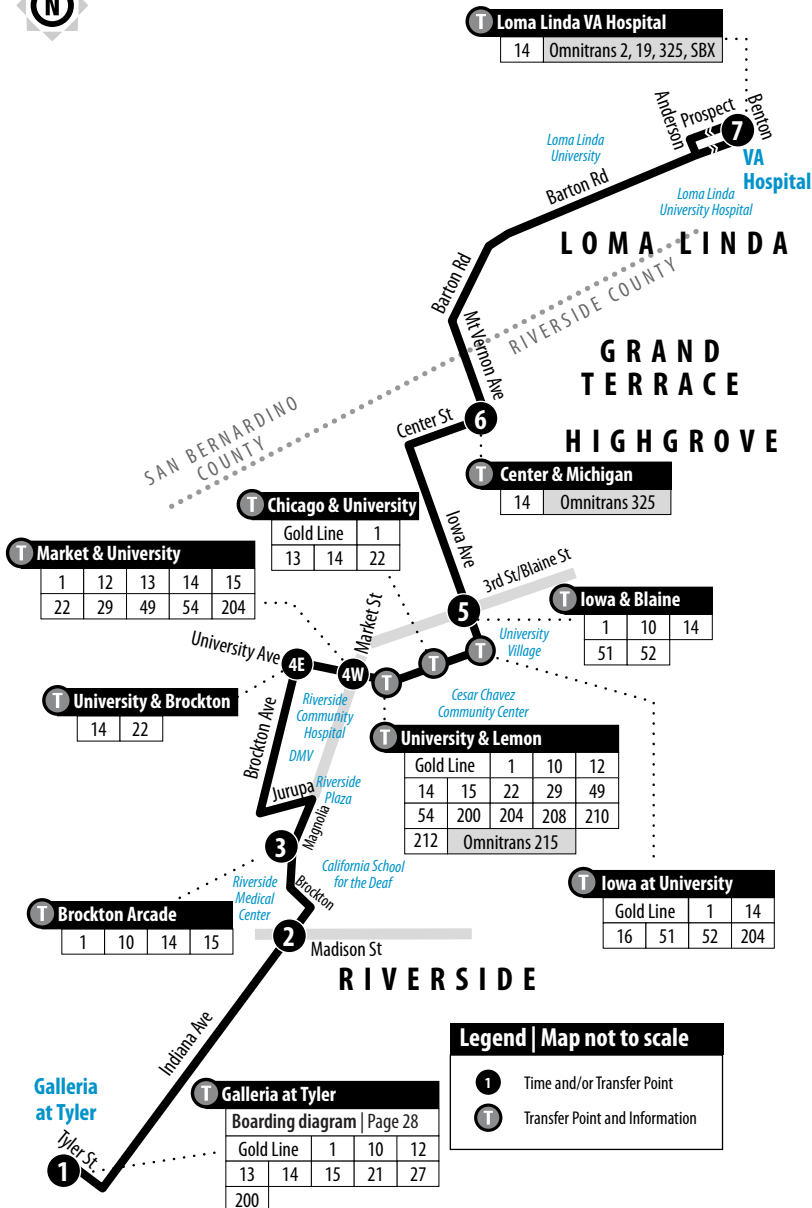

**Sunday service on:** Memorial Day, Independence Day, Labor Day, Thanksgiving Day, Christmas Day and New Year's Day.

**RTA does not serve Mt Vernon Ave or Barton Rd except at Loma Linda hospitals. Omnitrans Route 325 serves Michigan Ave and Barton Rd.**

## 14 Weekdays | Eastbound to VA Hospital

A.M. times are in PLAIN, **P.M. times are in BOLD** | Times are approximate

\* If required, bus will take passengers to the bus stop on Market St far side University Ave.

## 14 Weekends | Eastbound to VA Hospital

A.M. times are in PLAIN, **P.M. times are in BOLD** | Times are approximate

† = Saturdays only, **trip does not operate on Sundays.**

\* If required, bus will take passengers to the bus stop on Market St far side University Ave.

## 14 Weekends | Westbound to Galleria at Tyler

A.M. times are in PLAIN, **P.M. times are in BOLD** | Times are approximate

† = Saturdays only, **trip does not operate from VA Hospital to Downtown Terminal on Sundays.**