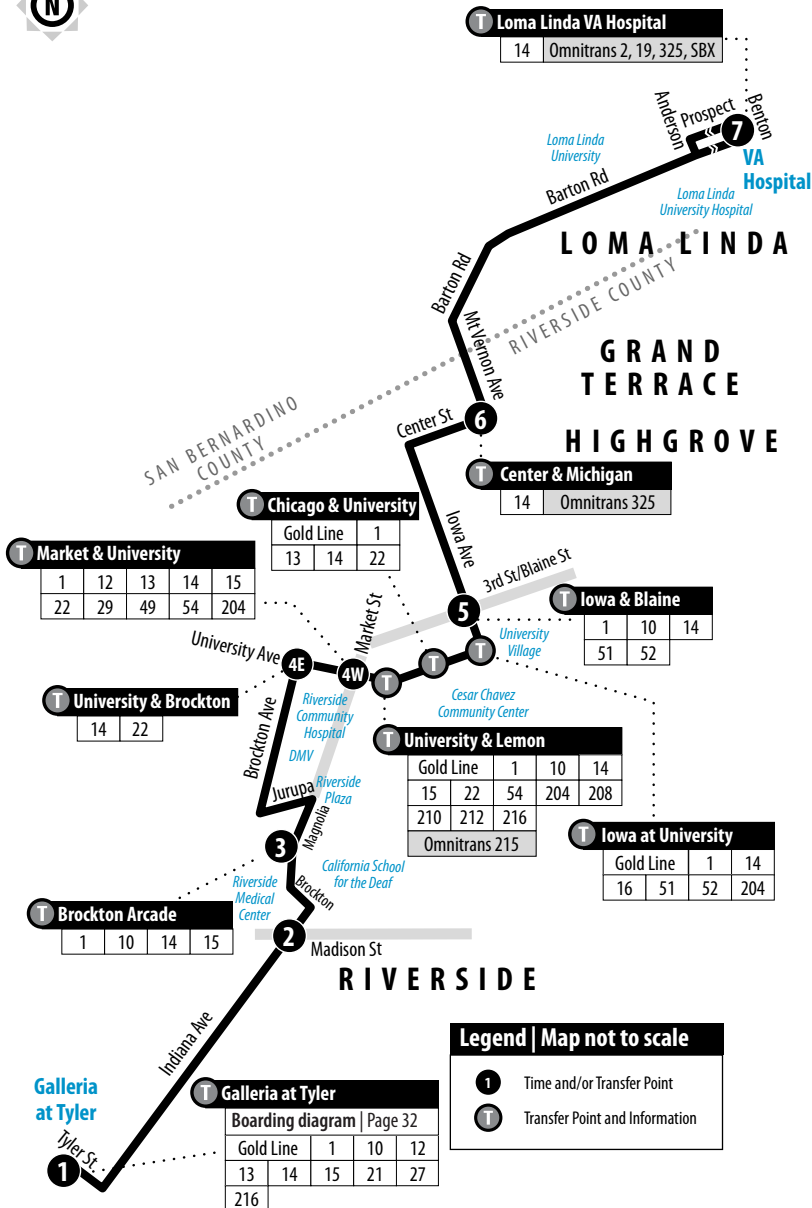

Sunday service on: Memorial Day, Independence Day, Labor Day, Thanksgiving Day, Christmas Day and New Year's Day.

RTA does not serve Mt Vernon Ave or Barton Rd except at Loma Linda hospitals. Omnitrans Route 325 serves Michigan Ave and Barton Rd.

14 Weekdays | Westbound to Galleria at Tyler

A.M. times are in PLAIN, **P.M. times are in BOLD** | Times are approximate

VA Hospital (Loma Linda)	Center & Michigan	Iowa & Blaine	University & Market	Brockton Arcade	Indiana & Madison	Galleria at Tyler
7	6	5	4W	3	2	1
5:26	5:42	5:53	6:03	6:13	6:19	6:32
6:31	6:49	7:05	7:18	7:32	7:39	7:56
7:36	7:59	8:15	8:28	8:42	8:49	9:06
8:51	9:09	9:25	9:38	9:52	9:59	10:16
10:01	10:19	10:35	10:49	11:05	11:13	11:31
11:11	11:29	11:45	11:59	12:15	12:23	12:41
12:20	12:42	1:00	1:14	1:30	1:38	1:56
1:34	1:56	2:14	2:30	2:46	2:54	3:12
2:45	3:07	3:25	3:41	3:57	4:05	4:23
4:02	4:24	4:40	4:56	5:12	5:20	5:38
5:17	5:42	5:58	6:13	6:29	6:35	6:53
6:36	6:56	7:09	7:22	7:35	7:41	7:57
7:47	8:05	8:16	8:29	—	—	—

14 Weekends | Westbound to Galleria at Tyler

A.M. times are in PLAIN, **P.M. times are in BOLD** | Times are approximate

† = Saturdays only, **trip does not operate from VA Hospital to Downtown Terminal on Sundays.**

	VA Hospital (Loma Linda)	Center & Michigan	Iowa & Blaine	University & Market	Brockton Arcade	Indiana & Madison	Galleria at Tyler
	7	6	5	4W	3	2	1
†	7:59	8:17	8:30	8:41	8:53	8:59	9:14
	8:58	9:16	9:29	9:40	9:53	9:59	10:16
	9:58	10:16	10:29	10:42	10:55	11:01	11:18
	10:59	11:17	11:30	11:43	11:56	12:02	12:19
	12:01	12:19	12:32	12:45	12:58	1:04	1:21
	1:06	1:24	1:37	1:50	2:03	2:09	2:26
	2:10	2:28	2:41	2:54	3:07	3:13	3:30
	3:13	3:31	3:44	3:57	4:10	4:16	4:33
	4:16	4:34	4:47	5:00	5:13	5:19	5:36
	5:11	5:29	5:42	5:55	6:08	6:14	6:31