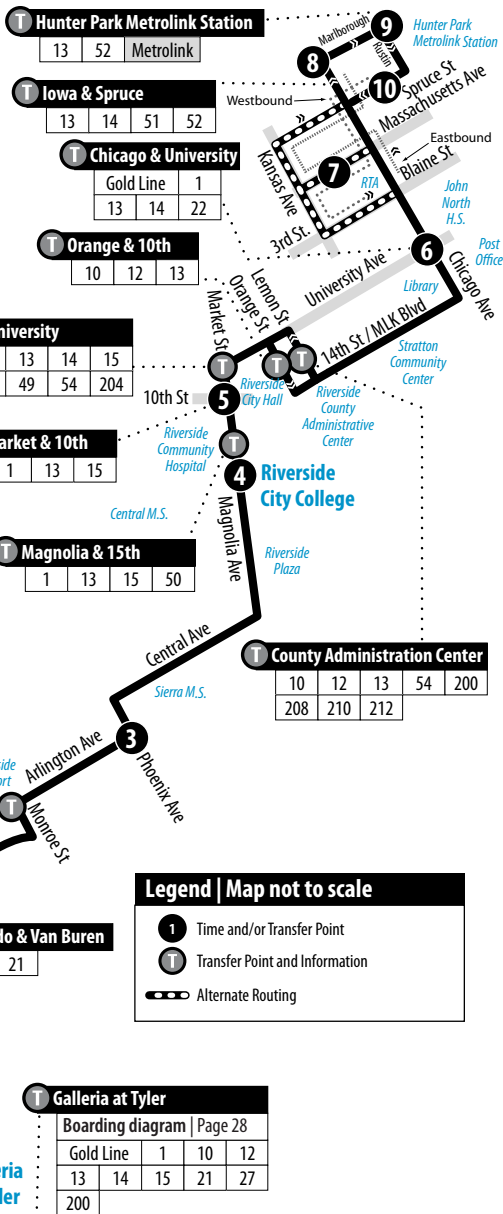

## Hunter Park Metrolink Station - Downtown Riverside - Galleria at Tyler

Information Center  
(951) 565-5002  
RiversideTransit.com  
RTABus.com

Routing and timetables  
subject to change.  
Rutas y horarios son  
sujetos a cambios.

**Sunday service on:** Memorial Day, Independence Day, Labor Day, Thanksgiving Day, Christmas Day and New Year's Day.

A.M. times are in PLAIN, **P.M. times are in BOLD** | Times are approximate

\* If required, bus will take passengers to the bus stop on Market St far side University Ave.

## Weekends | Eastbound to Hunter Park Metrolink Station

A.M. times are in PLAIN, **P.M. times are in BOLD** | Times are approximate

\* If required, bus will take passengers to the bus stop on Market St far side University Ave.