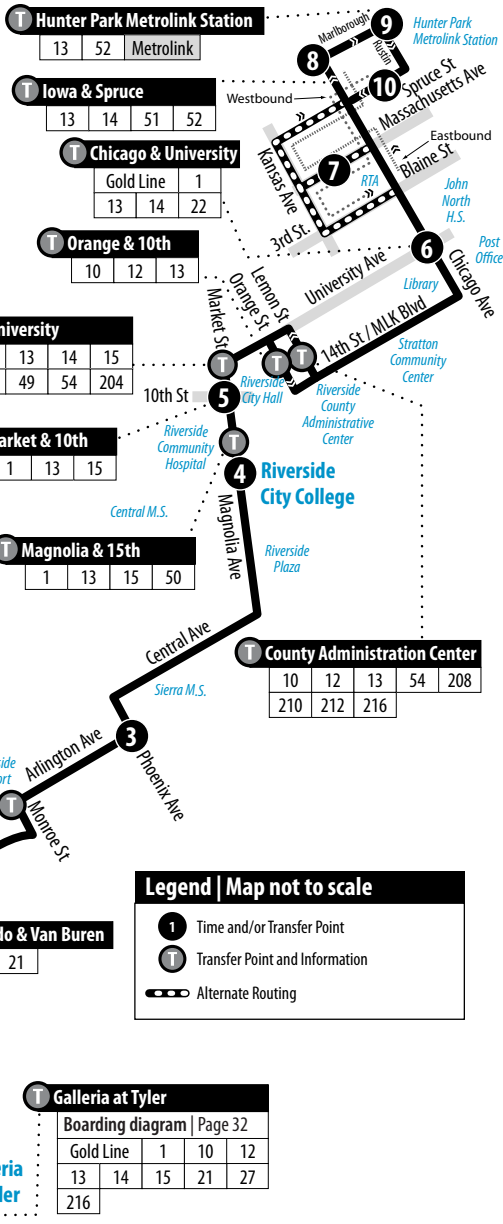

Sunday service on: Memorial Day, Independence Day, Labor Day, Thanksgiving Day, Christmas Day and New Year's Day.

RIVERSIDE

Legend | Map not to scale

- 1 Time and/or Transfer Point
- T Transfer Point and Information
- Alternate Routing

13

Weekdays | Eastbound to Hunter Park Metrolink Station

A.M. times are in PLAIN, **P.M. times are in BOLD** | Times are approximate

* If required, bus will take passengers to the bus stop on Market St far side University Ave.

13

Weekends | Eastbound to Hunter Park Metrolink Station

A.M. times are in PLAIN, **P.M. times are in BOLD** | Times are approximate

* If required, bus will take passengers to the bus stop on Market St far side University Ave.

13

Weekends | Westbound to Galleria at Tyler

A.M. times are in PLAIN, **P.M. times are in BOLD** | Times are approximate

| Hunter Park Metrolink Station | Spruce & Atlanta | Massachusetts & Hulen | Chicago & University | Market & 10th | Riverside City College | Phoenix & Arlington | Colorado & Van Buren | Galleria at Tyler |
|-------------------------------|------------------|-----------------------|----------------------|---------------|------------------------|---------------------|----------------------|-------------------|
| 9 | 10 | 7 | 6 | 5 | 4 | 3 | 2 | 1 |
| 7:10 | 7:14 | 7:20 | 7:26 | 7:37 | 7:40 | 7:50 | 7:58 | 8:18 |
| 8:06 | 8:12 | 8:19 | 8:26 | 8:38 | 8:41 | 8:51 | 9:00 | 9:21 |
| 9:06 | 9:12 | — | 9:19 | 9:34 | 9:37 | 9:51 | 10:00 | 10:22 |
| 10:06 | 10:12 | — | 10:19 | 10:34 | 10:38 | 10:52 | 11:01 | 11:25 |
| 11:10 | 11:16 | — | 11:23 | 11:38 | 11:42 | 11:56 | 12:05 | 12:29 |
| 12:14 | 12:20 | — | 12:27 | 12:42 | 12:46 | 1:00 | 1:09 | 1:33 |
| 1:17 | 1:23 | — | 1:30 | 1:45 | 1:48 | 2:02 | 2:11 | 2:35 |
| 2:22 | 2:28 | — | 2:35 | 2:50 | 2:53 | 3:07 | 3:17 | 3:41 |
| 3:33 | 3:38 | — | 3:45 | 4:00 | 4:03 | 4:16 | 4:26 | 4:50 |
| 4:42 | 4:47 | — | 4:54 | 5:09 | 5:12 | 5:25 | 5:34 | 5:57 |
| 5:43 | 5:48 | — | 5:55 | 6:09 | 6:12 | 6:25 | 6:34 | 6:57 |