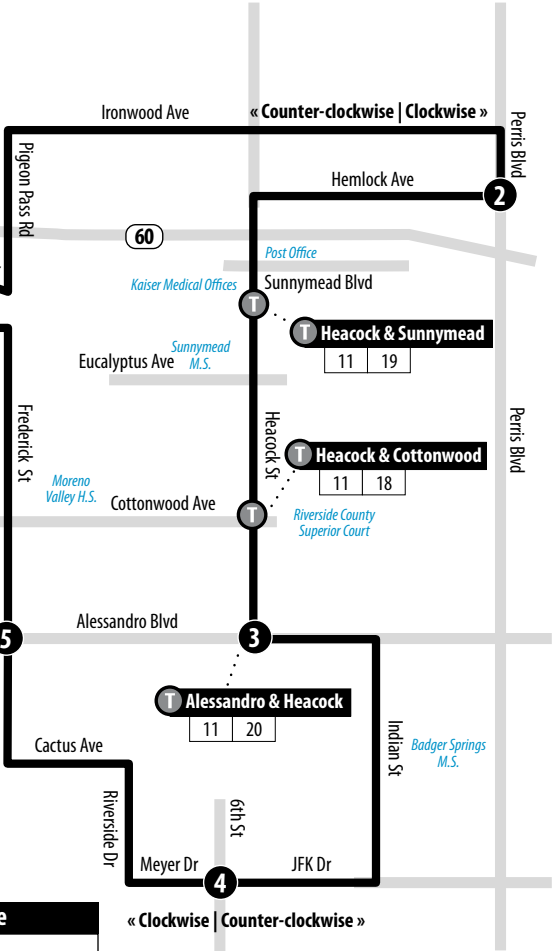

Legend | Map not to scale

- 1** Time and/or Transfer Point
- T** Transfer Point and Information

« Clockwise | Counter-clockwise »

11

Weekdays | Clockwise Loop to March ARB via Ironwood

A.M. times are in PLAIN, **P.M. times are in BOLD** | Times are approximate

11

Weekdays | Counterclockwise Loop to March ARB via Frederick

A.M. times are in PLAIN, **P.M. times are in BOLD** | Times are approximate

Moreno Valley Mall	Frederick & Alessandro	Meyer & 6th St	Alessandro & Heacock	Perris & Hemlock	Moreno Valley Mall
1	5	4	3	2	1
5:51	5:59	6:04	6:16	6:27	6:43
6:53	7:02	7:07	7:20	7:33	7:50
8:00	8:10	8:15	8:28	8:42	8:59
9:09	9:19	9:24	9:37	9:51	10:08
10:18	10:28	10:33	10:46	11:00	11:17
11:27	11:37	11:42	11:55	12:09	12:26
12:36	12:46	12:51	1:04	1:18	1:35
1:45	1:55	2:00	2:14	2:30	2:48
2:58	3:08	3:13	3:28	3:45	4:03
4:20	4:30	4:35	4:48	5:03	5:20
5:30	5:39	5:44	5:57	6:11	6:28
6:38	6:47	6:52	7:05	7:17	7:33
7:43	7:50	7:55	8:06	8:17	8:32
8:42	8:49	8:54	9:05	9:16	9:30

11

Weekends | Counterclockwise Loop to March ARB via Frederick

A.M. times are in PLAIN, **P.M. times are in BOLD** | Times are approximate† = Saturdays only, **trip does not operate on Sundays.**

	Moreno Valley Mall	Frederick & Alessandro	Meyer & 6th	Alessandro & Heacock	Perris & Hemlock	Moreno Valley Mall
	1	5	4	3	2	1
†	9:00	9:09	9:14	9:24	9:37	9:50
	10:00	10:09	10:15	10:27	10:40	10:55
	11:05	11:14	11:20	11:32	11:45	12:00
	12:10	12:19	12:25	12:37	12:50	1:05
	1:15	1:24	1:30	1:42	1:55	2:10
	2:20	2:29	2:35	2:47	3:00	3:15
	3:25	3:34	3:40	3:52	4:05	4:20
	4:30	4:39	4:45	4:57	5:10	5:25
	5:35	5:44	5:50	6:02	6:15	6:30
	6:40	6:49	6:55	7:07	7:20	7:35
†	7:45	7:54	7:59	8:09	8:21	8:34