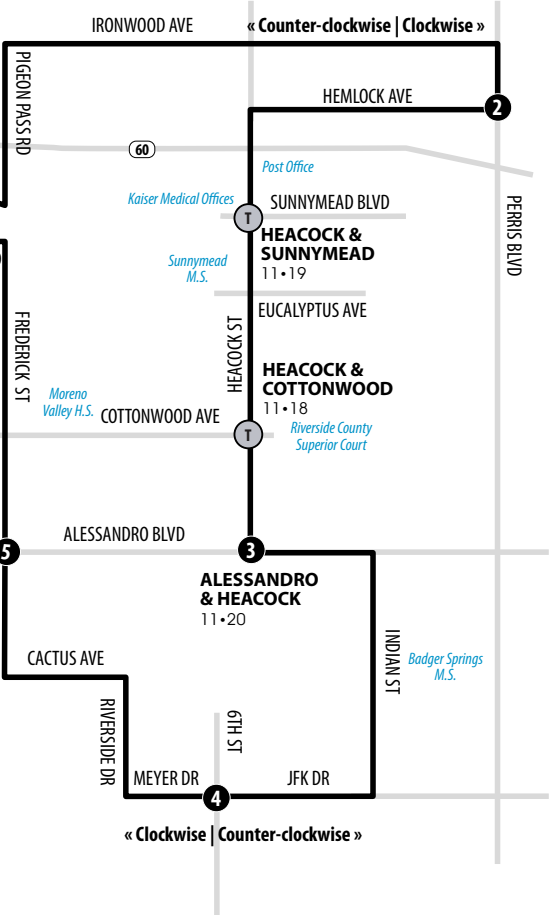

- 1** Time and/or Transfer Point
- T** Transfer Point

11

Weekdays | Clockwise Loop to March ARB via Ironwood

A.M. times are in PLAIN, **P.M. times are in BOLD** | Times are approximate

Moreno Valley Mall	Perris & Hemlock	Alessandro & Heacock	Meyer & 6th St	Frederick & Alessandro	Moreno Valley Mall
1	2	3	4	5	1
5:15	5:27	5:37	5:44	5:50	5:59
6:09	6:21	6:33	6:41	6:48	6:58
7:08	7:24	7:39	7:48	7:55	8:06
8:16	8:31	8:46	8:55	9:03	9:14
9:24	9:39	9:53	10:02	10:10	10:21
10:31	10:46	11:00	11:09	11:17	11:29
11:39	11:54	12:09	12:18	12:26	12:38
12:48	1:03	1:19	1:29	1:37	1:49
1:59	2:16	2:32	2:42	2:50	3:02
3:12	3:29	3:49	3:59	4:07	4:19
4:29	4:46	5:02	5:11	5:19	5:31
5:41	5:58	6:12	6:21	6:28	6:39
6:49	7:06	7:18	7:26	7:32	7:43
7:53	8:07	8:19	8:27	8:33	8:43
8:53	9:07	9:18	9:26	9:32	9:42

11

Weekdays | Counterclockwise Loop to March ARB via Frederick

A.M. times are in PLAIN, **P.M. times are in BOLD** | Times are approximate

Moreno Valley Mall	Frederick & Alessandro	Meyer & 6th St	Alessandro & Heacock	Perris & Hemlock	Moreno Valley Mall
1	5	4	3	2	1
5:51	5:59	6:04	6:16	6:27	6:43
6:53	7:02	7:07	7:20	7:33	7:50
8:00	8:10	8:15	8:28	8:42	8:59
9:09	9:19	9:24	9:37	9:51	10:08
10:18	10:28	10:33	10:46	11:00	11:17
11:27	11:37	11:42	11:55	12:09	12:26
12:36	12:46	12:51	1:04	1:18	1:35
1:45	1:55	2:00	2:14	2:30	2:48
2:58	3:08	3:13	3:28	3:45	4:03
4:20	4:30	4:35	4:48	5:03	5:20
5:30	5:39	5:44	5:57	6:11	6:28
6:38	6:47	6:52	7:05	7:17	7:33
7:43	7:50	7:55	8:06	8:17	8:32
8:42	8:49	8:54	9:05	9:16	9:30