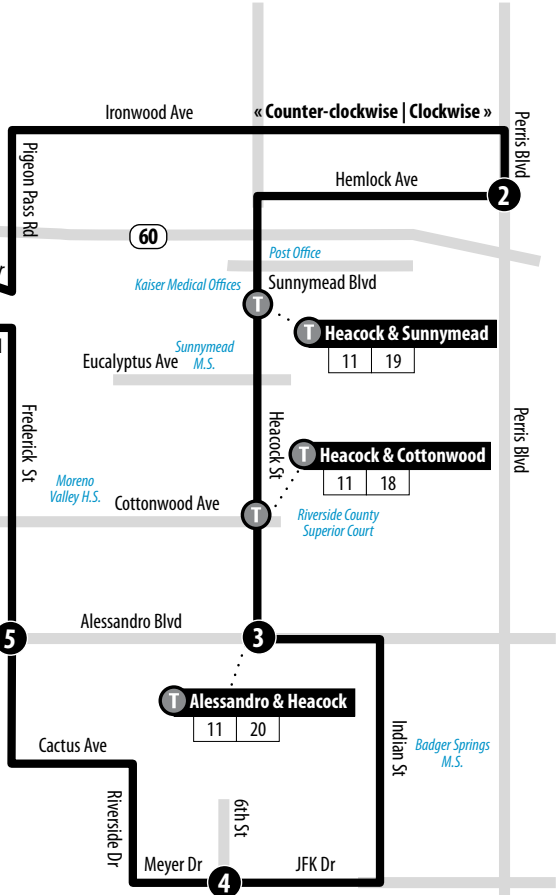

### Legend | Map not to scale

- 1** Time and/or Transfer Point
- T** Transfer Point and Information

« Counter-clockwise | Clockwise »

« Clockwise | Counter-clockwise »

## Weekends | Counterclockwise Loop to March ARB via Frederick

A.M. times are in PLAIN, **P.M. times are in BOLD** | Times are approximate

† = Saturdays only, **trip does not operate on Sundays.**

	Moreno Valley Mall	Frederick & Alessandro	Meyer & 6th	Alessandro & Heacock	Perris & Hemlock	Moreno Valley Mall
	<b>1</b>	<b>5</b>	<b>4</b>	<b>3</b>	<b>2</b>	<b>1</b>
†	9:00	9:09	9:14	9:24	9:37	9:50
	10:00	10:09	10:15	10:27	10:40	10:55
	11:05	11:14	11:20	11:32	11:45	<b>12:00</b>
	<b>12:10</b>	<b>12:19</b>	<b>12:25</b>	<b>12:37</b>	<b>12:50</b>	<b>1:05</b>
	<b>1:15</b>	<b>1:24</b>	<b>1:30</b>	<b>1:42</b>	<b>1:55</b>	<b>2:10</b>
	<b>2:20</b>	<b>2:29</b>	<b>2:35</b>	<b>2:47</b>	<b>3:00</b>	<b>3:15</b>
	<b>3:25</b>	<b>3:34</b>	<b>3:40</b>	<b>3:52</b>	<b>4:05</b>	<b>4:20</b>
	<b>4:30</b>	<b>4:39</b>	<b>4:45</b>	<b>4:57</b>	<b>5:10</b>	<b>5:25</b>
	<b>5:35</b>	<b>5:44</b>	<b>5:50</b>	<b>6:02</b>	<b>6:15</b>	<b>6:30</b>
	<b>6:40</b>	<b>6:49</b>	<b>6:55</b>	<b>7:07</b>	<b>7:20</b>	<b>7:35</b>
†	<b>7:45</b>	<b>7:54</b>	<b>7:59</b>	<b>8:09</b>	<b>8:21</b>	<b>8:34</b>