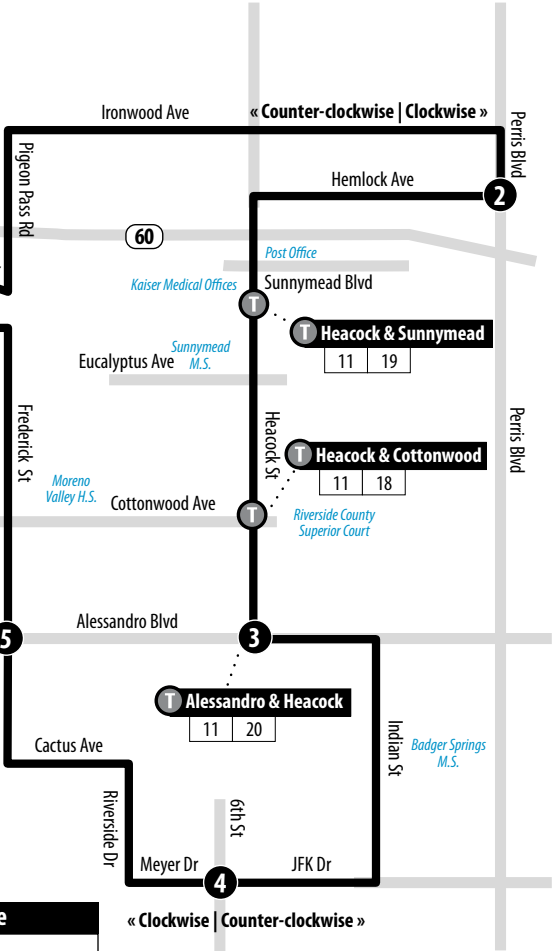

Legend | Map not to scale

- 1** Time and/or Transfer Point
- T** Transfer Point and Information

11

Weekdays | Clockwise Loop to March ARB via Ironwood

A.M. times are in PLAIN, **P.M. times are in BOLD** | Times are approximate

11

Weekdays | Counterclockwise Loop to March ARB via Frederick

A.M. times are in PLAIN, **P.M. times are in BOLD** | Times are approximate

Moreno Valley Mall	Frederick & Alessandro	Meyer & 6th	Alessandro & Heacock	Perris & Hemlock	Moreno Valley Mall
1	5	4	3	2	1
5:54	6:02	6:07	6:18	6:29	6:45
6:55	7:04	7:09	7:22	7:34	7:51
8:01	8:11	8:16	8:29	8:42	8:58
9:08	9:18	9:23	9:36	9:49	10:05
10:15	10:25	10:30	10:43	10:56	11:12
11:22	11:33	11:38	11:51	12:04	12:20
12:30	12:41	12:46	12:59	1:12	1:28
1:38	1:49	1:54	2:08	2:23	2:41
2:51	3:02	3:07	3:22	3:39	3:57
4:07	4:18	4:23	4:36	4:51	5:09
5:19	5:29	5:34	5:47	6:01	6:19
6:29	6:39	6:44	6:57	7:09	7:25
7:35	7:45	7:50	8:01	8:12	8:27
8:37	8:46	8:51	9:02	9:13	9:28
9:38	9:46	9:51	10:02	10:12	10:25

11

Weekends | Counterclockwise Loop to March ARB via Frederick

A.M. times are in PLAIN, **P.M. times are in BOLD** | Times are approximate

† = Saturdays only, **trip does not operate on Sundays.**

	Moreno Valley Mall	Frederick & Alessandro	Meyer & 6th	Alessandro & Heacock	Perris & Hemlock	Moreno Valley Mall
	1	5	4	3	2	1
†	9:00	9:09	9:14	9:24	9:37	9:50
	10:00	10:09	10:15	10:27	10:40	10:55
	11:05	11:14	11:20	11:32	11:45	12:00
	12:10	12:19	12:25	12:37	12:50	1:05
	1:15	1:24	1:30	1:42	1:55	2:10
	2:20	2:29	2:35	2:47	3:00	3:15
	3:25	3:34	3:40	3:52	4:05	4:20
	4:28	4:37	4:43	4:55	5:08	5:23
	5:33	5:42	5:48	6:00	6:13	6:28
	6:38	6:47	6:53	7:05	7:18	7:33
†	7:42	7:51	7:56	8:06	8:18	8:31