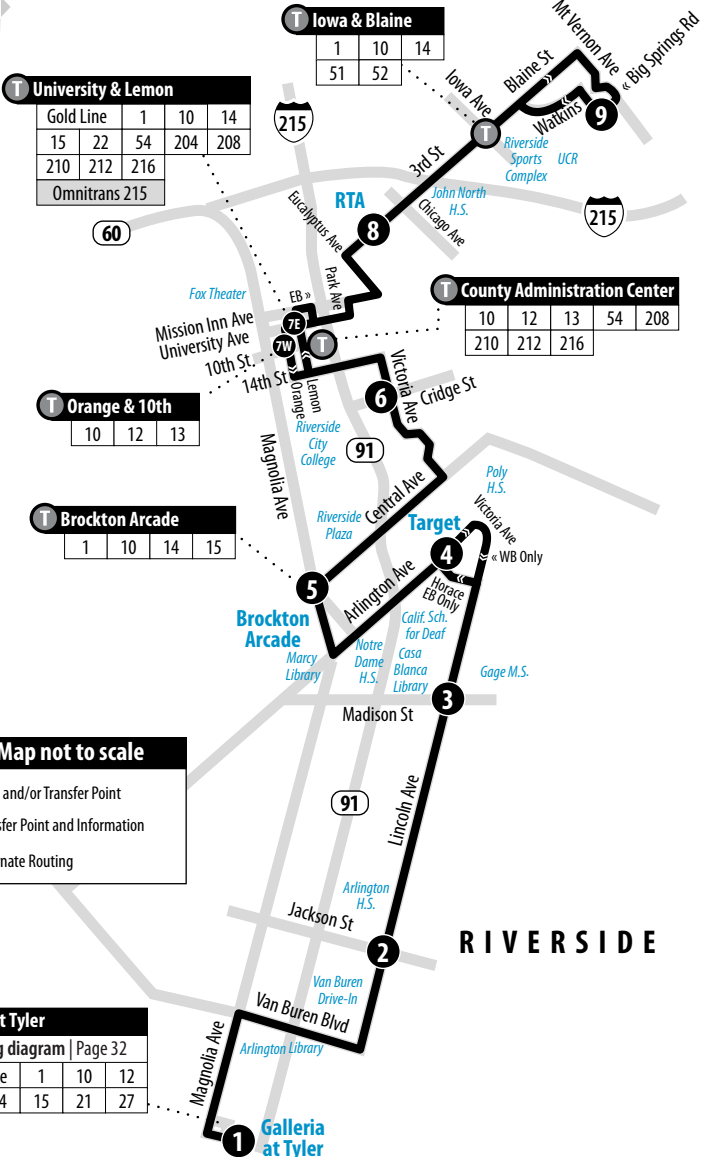

10

Big Springs & Watkins - Downtown Riverside - Galleria at Tyler

Information Center
(951) 565-5002
RiversideTransit.com
RTABus.com

Routing and timetables
subject to change.
Rutas y horarios son
sujetos a cambios.

Sunday service on: Memorial Day, Independence Day, Labor Day, Thanksgiving Day, Christmas Day and New Year's Day.