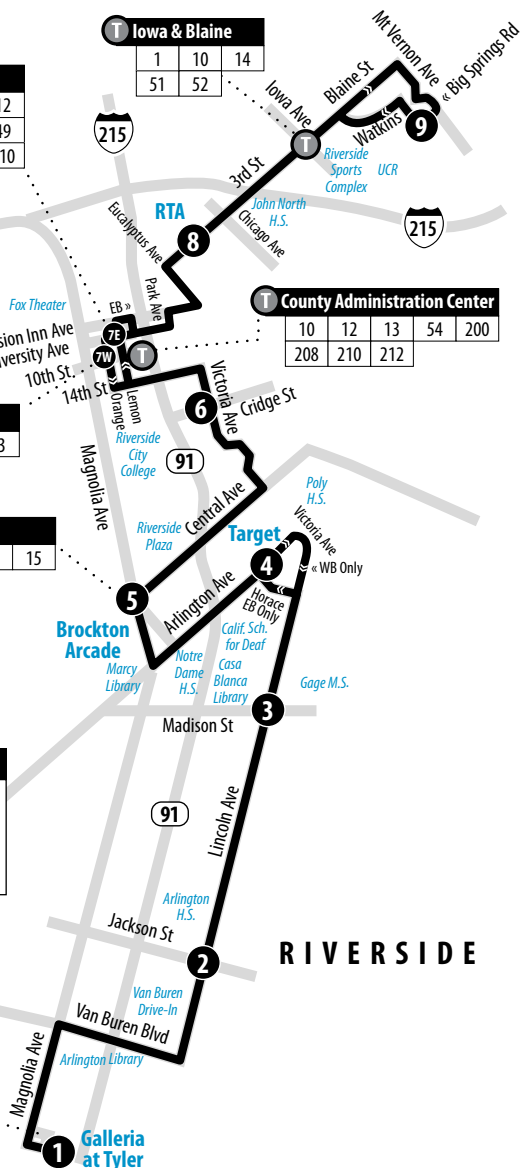

### Legend | Map not to scale

- 1** Time and/or Transfer Point
- T** Transfer Point and Information
- Alternate Routing

### T Galleria at Tyler

Boarding diagram	Page 28		
Gold Line	1	10	12
13	14	15	21
200			27

## Weekends | Eastbound to Big Springs &amp; Watkins

A.M. times are in PLAIN, **P.M. times are in BOLD** | Times are approximate

Galleria at Tyler	Lincoln & Jackson	Lincoln & Madison	Arlington at Target	Brockton Arcade	Victoria & Cridge	Lemon & University	RTA Offices	Big Springs & Watkins
1	2	3	4	5	6	7E	8	9
8:03	8:14	8:21	8:28	8:34	8:44	8:52	9:01	9:14
9:34	9:47	9:54	10:02	10:08	10:20	10:28	10:38	10:51
10:56	11:11	11:18	11:26	11:32	11:44	11:52	<b>12:02</b>	<b>12:15</b>
<b>12:29</b>	<b>12:44</b>	<b>12:51</b>	<b>12:59</b>	<b>1:05</b>	<b>1:17</b>	<b>1:25</b>	<b>1:35</b>	<b>1:48</b>
<b>1:55</b>	<b>2:10</b>	<b>2:17</b>	<b>2:24</b>	<b>2:30</b>	<b>2:42</b>	<b>2:50</b>	<b>3:00</b>	<b>3:13</b>
<b>3:26</b>	<b>3:41</b>	<b>3:48</b>	<b>3:55</b>	<b>4:01</b>	<b>4:13</b>	<b>4:21</b>	<b>4:31</b>	<b>4:44</b>
<b>4:51</b>	<b>5:06</b>	<b>5:13</b>	<b>5:20</b>	<b>5:26</b>	<b>5:38</b>	<b>5:46</b>	<b>5:56</b>	<b>6:09</b>
<b>6:26</b>	<b>6:39</b>	<b>6:46</b>	<b>6:53</b>	<b>6:59</b>	<b>7:11</b>	<b>7:19</b>	<b>7:28</b>	<b>7:41</b>