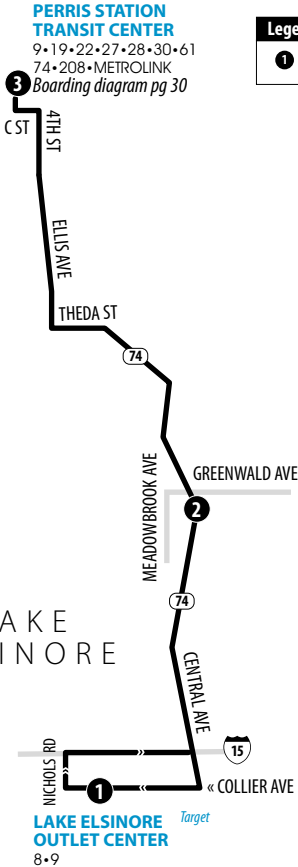

9

PERRIS STATION TRANSIT CENTER - LAKE ELSINORE OUTLET CENTER

Information Center
(951) 565-5002
RiversideTransit.com
RTABus.com

Routing and timetables subject to change.
Rutas y horarios son sujetos a cambios.

Sunday service on: Memorial Day, Independence Day, Labor Day, Thanksgiving Day, Christmas Day and New Year's Day.

Perris
City Hall Senior Center

PERRIS STATION TRANSIT CENTER

9•19•22•27•28•30•61
74•208•METROLINK
Boarding diagram pg 30

Legend | Map not to scale

1 Time and/or Transfer Point

PERRIS

LAKE
ELSINORE

LAKE ELSINORE OUTLET CENTER

8•9

Target

9

Weekdays | Northbound to Perris Station Transit Center

A.M. times are in PLAIN, **P.M. times are in BOLD** | Times are approximate

Lake Elsinore Outlet Center	Hwy. 74 & Meadowbrook	Perris Station Transit Center
1	2	3
3:52	4:04	4:19
4:49	5:01	5:19
5:26	5:38	5:56
6:03	6:15	6:33
6:33	6:45	7:03
7:33	7:45	8:05
8:33	8:45	9:03
9:33	9:45	10:03
10:35	10:47	11:05
11:40	11:53	12:11
12:46	12:59	1:17
1:52	2:05	2:23
2:55	3:10	3:28
4:05	4:20	4:38
5:04	5:17	5:35
6:11	6:24	6:41
7:20	7:33	7:50
8:32	8:44	9:01