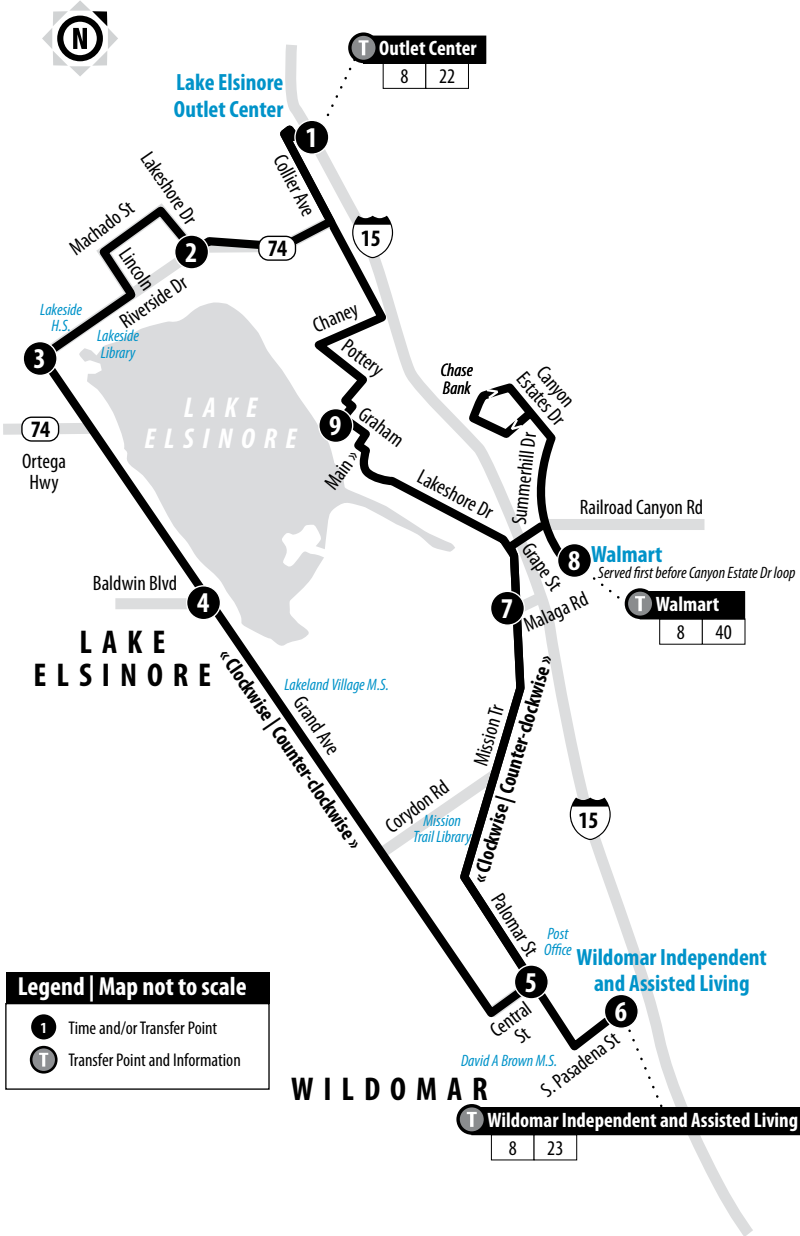

8

Lake Elsinore, Wildomar Loop Routes

Information Center
(951) 565-5002
RiversideTransit.com
RTABus.com

Routing and timetables
subject to change.
Rutas designadas y horarios
son sujetos a cambios.

Sunday service on: Memorial Day, Independence Day, Labor Day, Thanksgiving Day, Christmas Day and New Year's Day.