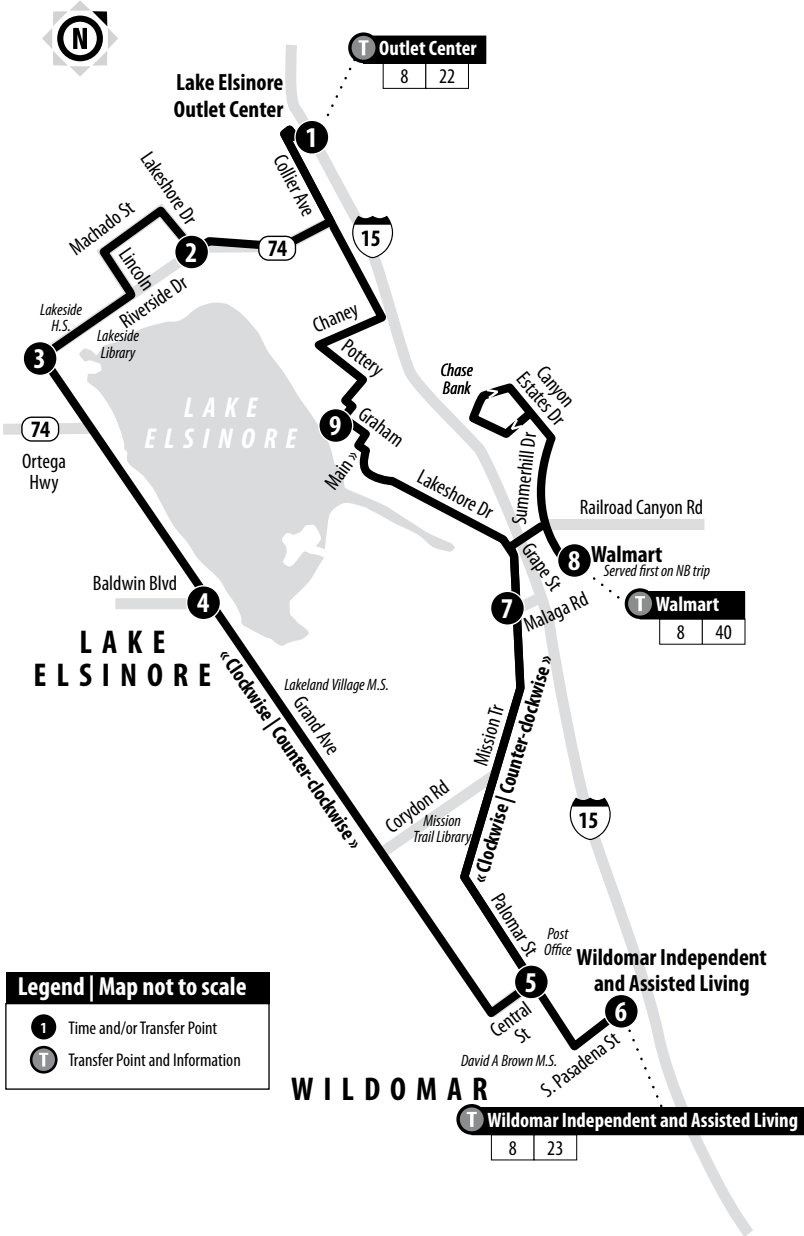

8

Lake Elsinore, Wildomar Loop Routes

Information Center
(951) 565-5002
Web site
www.RiversideTransit.com

Routing and timetables
subject to change.
Rutas designadas y horarios
son sujetos a cambios.

Sunday service on: Memorial Day, Independence Day, Labor Day, Thanksgiving Day, Christmas Day and New Year's Day.