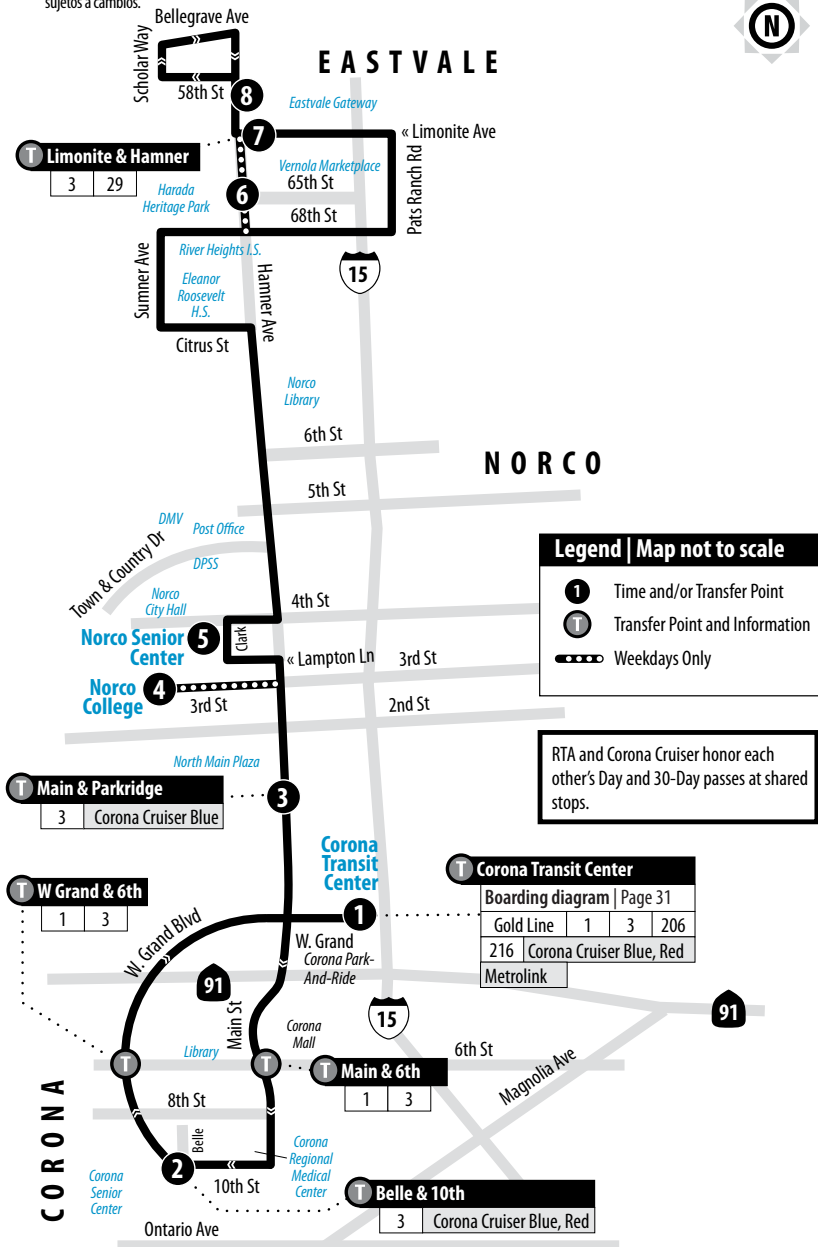

3

Eastvale, Norco, Corona

Information Center
(951) 565-5002
RiversideTransit.com
RTABus.com

Routing and timetables subject to change.
Rutas y horarios son sujetos a cambios.

Sunday service on: Memorial Day, Independence Day, Labor Day, Thanksgiving Day, Christmas Day and New Year's Day.