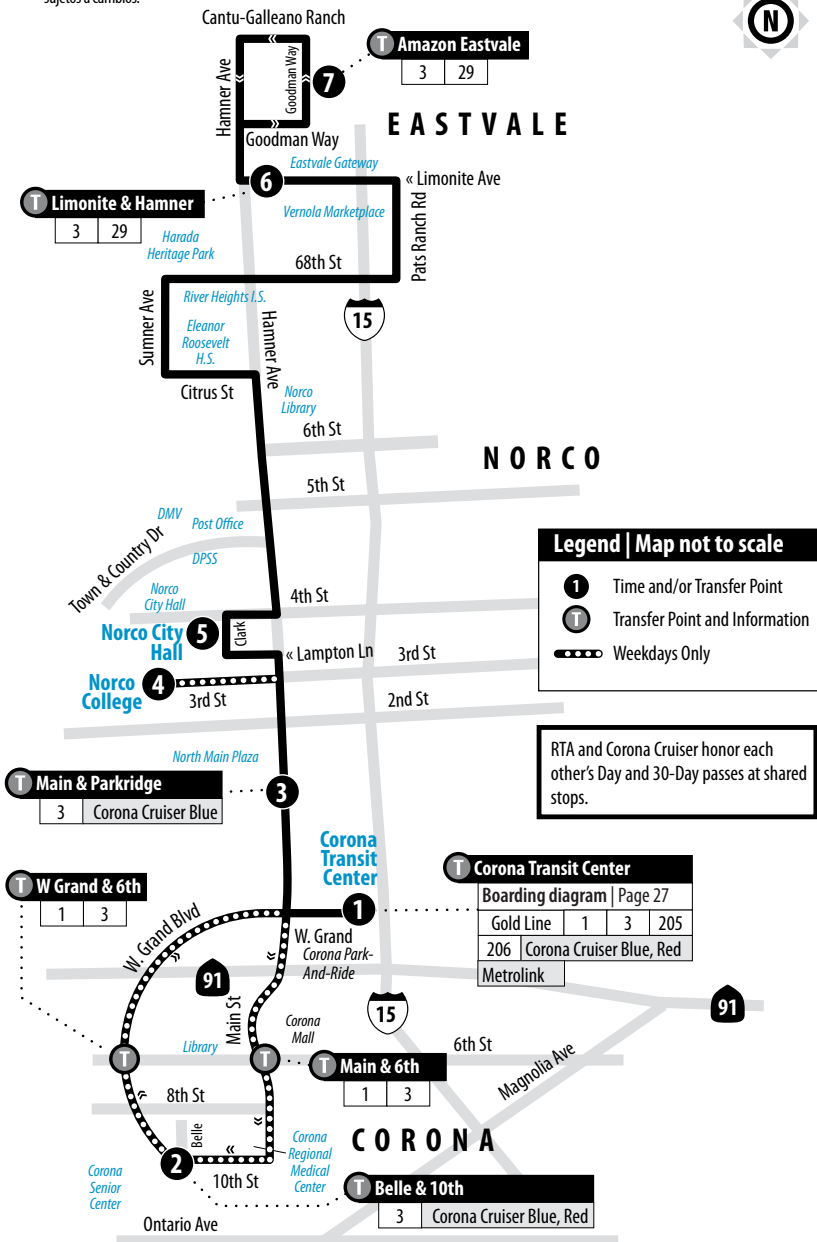

3

Weekdays | Northbound to Eastvale

A.M. times are in PLAIN, P.M. times are in BOLD | Times are approximate

Corona Transit Center	Main & Parkridge	Norco College	Norco City Hall	Limonite & Hamner	Amazon Eastvale
1	3	4	5	6	7
5:21	5:25	5:36	5:42	6:06	6:14
6:09	6:13	6:25	6:31	6:55	7:03
6:57	7:01	7:13	7:19	7:45	7:53
7:50	7:54	8:08	8:14	8:37	8:45
8:42	8:46	8:59	9:05	9:28	9:36
9:31	9:35	9:48	9:54	10:17	10:25
10:21	10:25	10:38	10:44	11:07	11:15
11:10	11:15	11:28	11:37	12:01	12:09
12:00	12:05	12:19	12:28	12:52	1:00
12:53	12:58	1:12	1:21	1:45	1:53
1:46	1:53	2:07	2:16	2:41	2:49
2:37	2:44	2:58	3:07	3:36	3:46
3:35	3:42	3:55	4:01	4:26	4:34
4:31	4:37	4:50	4:56	5:21	5:29
5:27	5:33	5:46	5:52	6:18	6:26
6:13	6:19	6:32	6:38	7:02	7:10
7:08	7:12	7:25	7:31	7:54	8:02
8:07	8:11	8:24	8:30	8:51	8:59
8:49	8:53	9:06	9:12	9:33	9:41

3

Weekends | Northbound to Eastvale

A.M. times are in PLAIN, **P.M. times are in BOLD** | Times are approximate

Corona Transit Center	Main & Parkridge	Norco City Hall	Limonite & Hamner	Amazon Eastvale
1	3	5	6	7
8:18	8:22	8:28	8:53	9:01
10:02	10:06	10:14	10:39	10:47
11:50	11:54	12:02	12:27	12:35
1:39	1:43	1:51	2:16	2:24
3:29	3:33	3:41	4:06	4:14
5:20	5:24	5:32	5:57	6:05
7:12	7:16	7:24	7:49	7:57

3

Weekends | Southbound to Corona

A.M. times are in PLAIN, **P.M. times are in BOLD** | Times are approximate

Amazon Eastvale	Limonite & Hamner	Norco City Hall	Main & Parkridge	Corona Transit Center
7	6	5	3	1
7:30	7:37	7:56	8:01	8:08
9:11	9:18	9:38	9:45	9:52
10:57	11:04	11:25	11:33	11:40
12:45	12:52	1:13	1:22	1:29
2:34	2:41	3:02	3:11	3:19
4:24	4:31	4:52	5:02	5:10
6:15	6:22	6:43	6:54	7:02