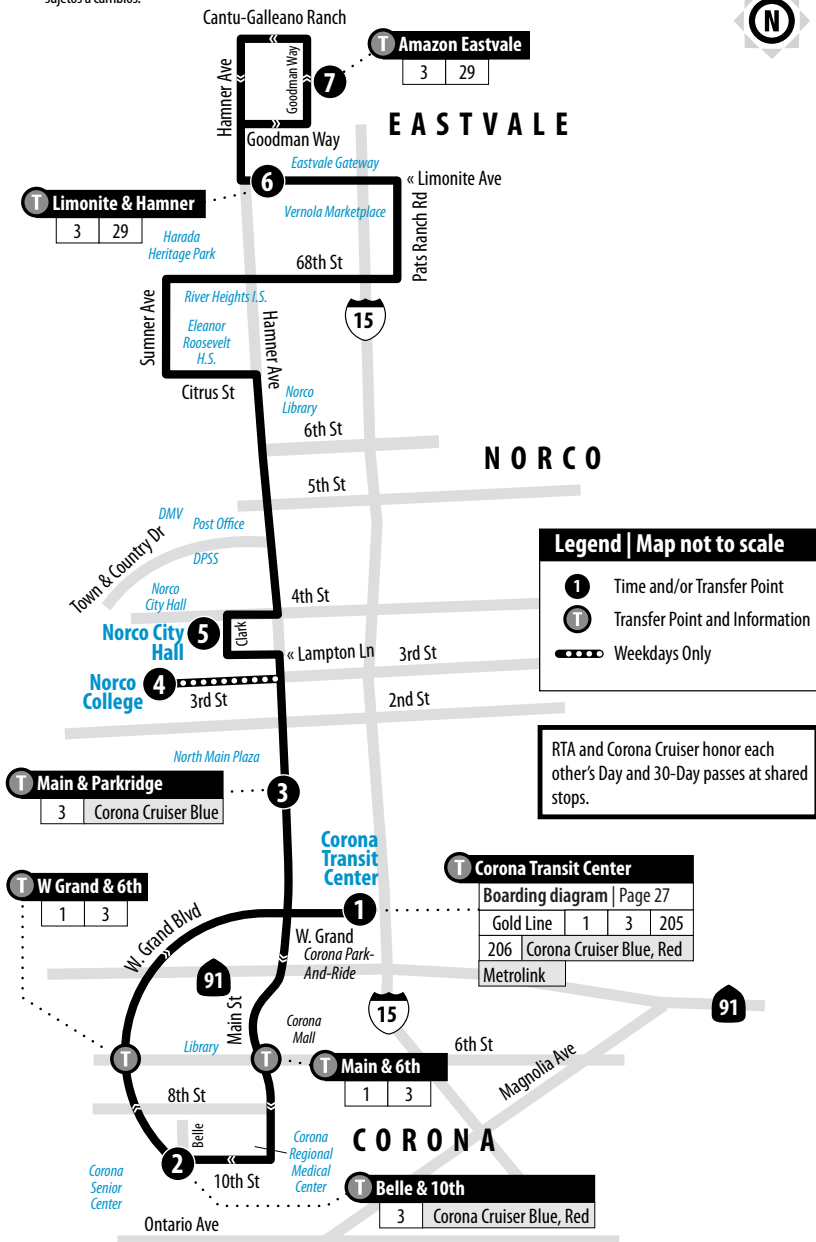

3

Eastvale - Norco - Corona

Information Center
(951) 565-5002
RiversideTransit.com
RTABus.com

Routing and timetables subject to change.
Rutas y horarios son sujetos a cambios.

Sunday service on: Memorial Day, Independence Day, Labor Day, Thanksgiving Day, Christmas Day and New Year's Day.