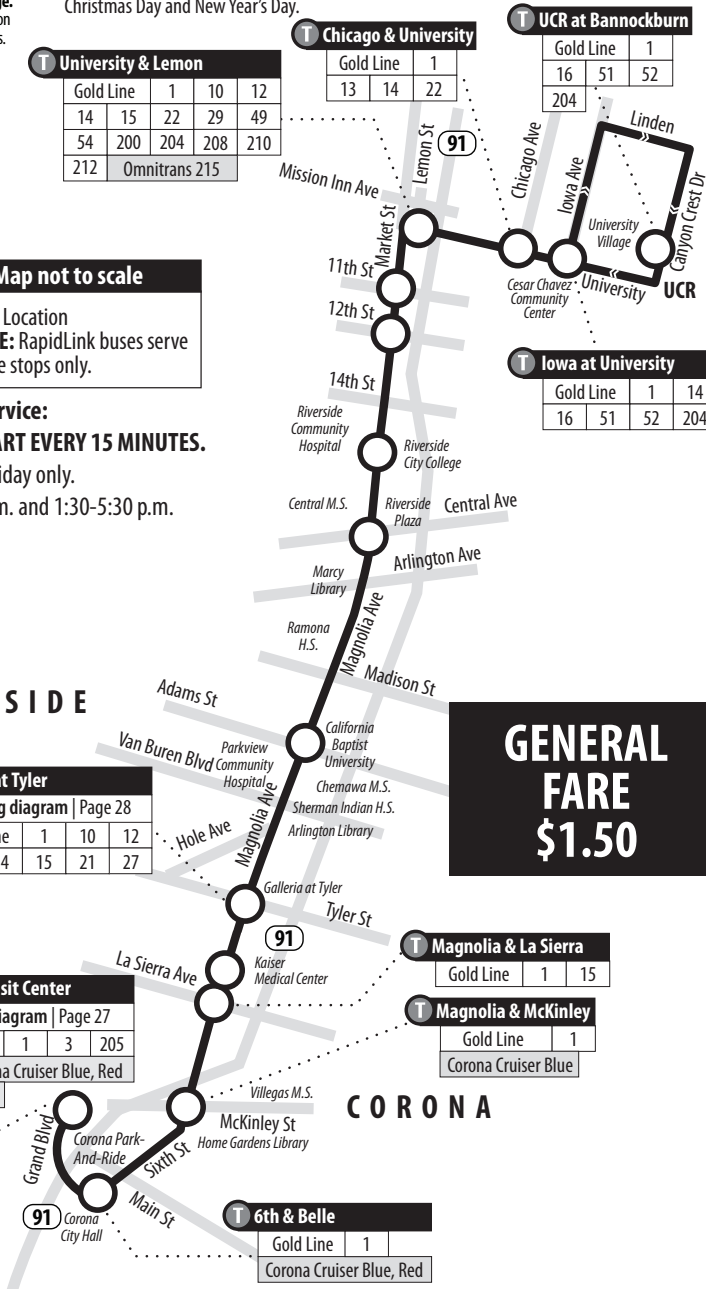

## Gold Line Weekdays | Eastbound to UC Riverside

A.M. times are in PLAIN, **P.M. times are in BOLD** | Times are approximate

- RapidLink has 14 bus stops in each direction as shown on the map. Buses are scheduled to arrive at each stop every 15 minutes.
- **TIMES SHOWN ARE ESTIMATES ONLY. THEY ARE NOT TIMEPOINTS.** Buses may arrive or depart earlier or later than time shown.
- For real-time bus arrival information, please use BusWatch or Transit app.

| Corona Transit Center                    | Galleria at Tyler | University & Lemon | UCR at Bannockburn |
|--|-------------------|--------------------|--------------------|
| 6:30                                     | 6:55              | 7:17               | 7:35               |
| then buses arrive every 15 minutes until |                   |                    |                    |
| 8:30                                     | 8:57              | 9:20               | 9:38               |
| <b>1:30</b>                              | <b>2:00</b>       | <b>2:30</b>        | <b>2:50</b>        |
| then buses arrive every 15 minutes until |                   |                    |                    |
| <b>5:30</b>                              | <b>6:00</b>       | <b>6:27</b>        | <b>6:45</b>        |