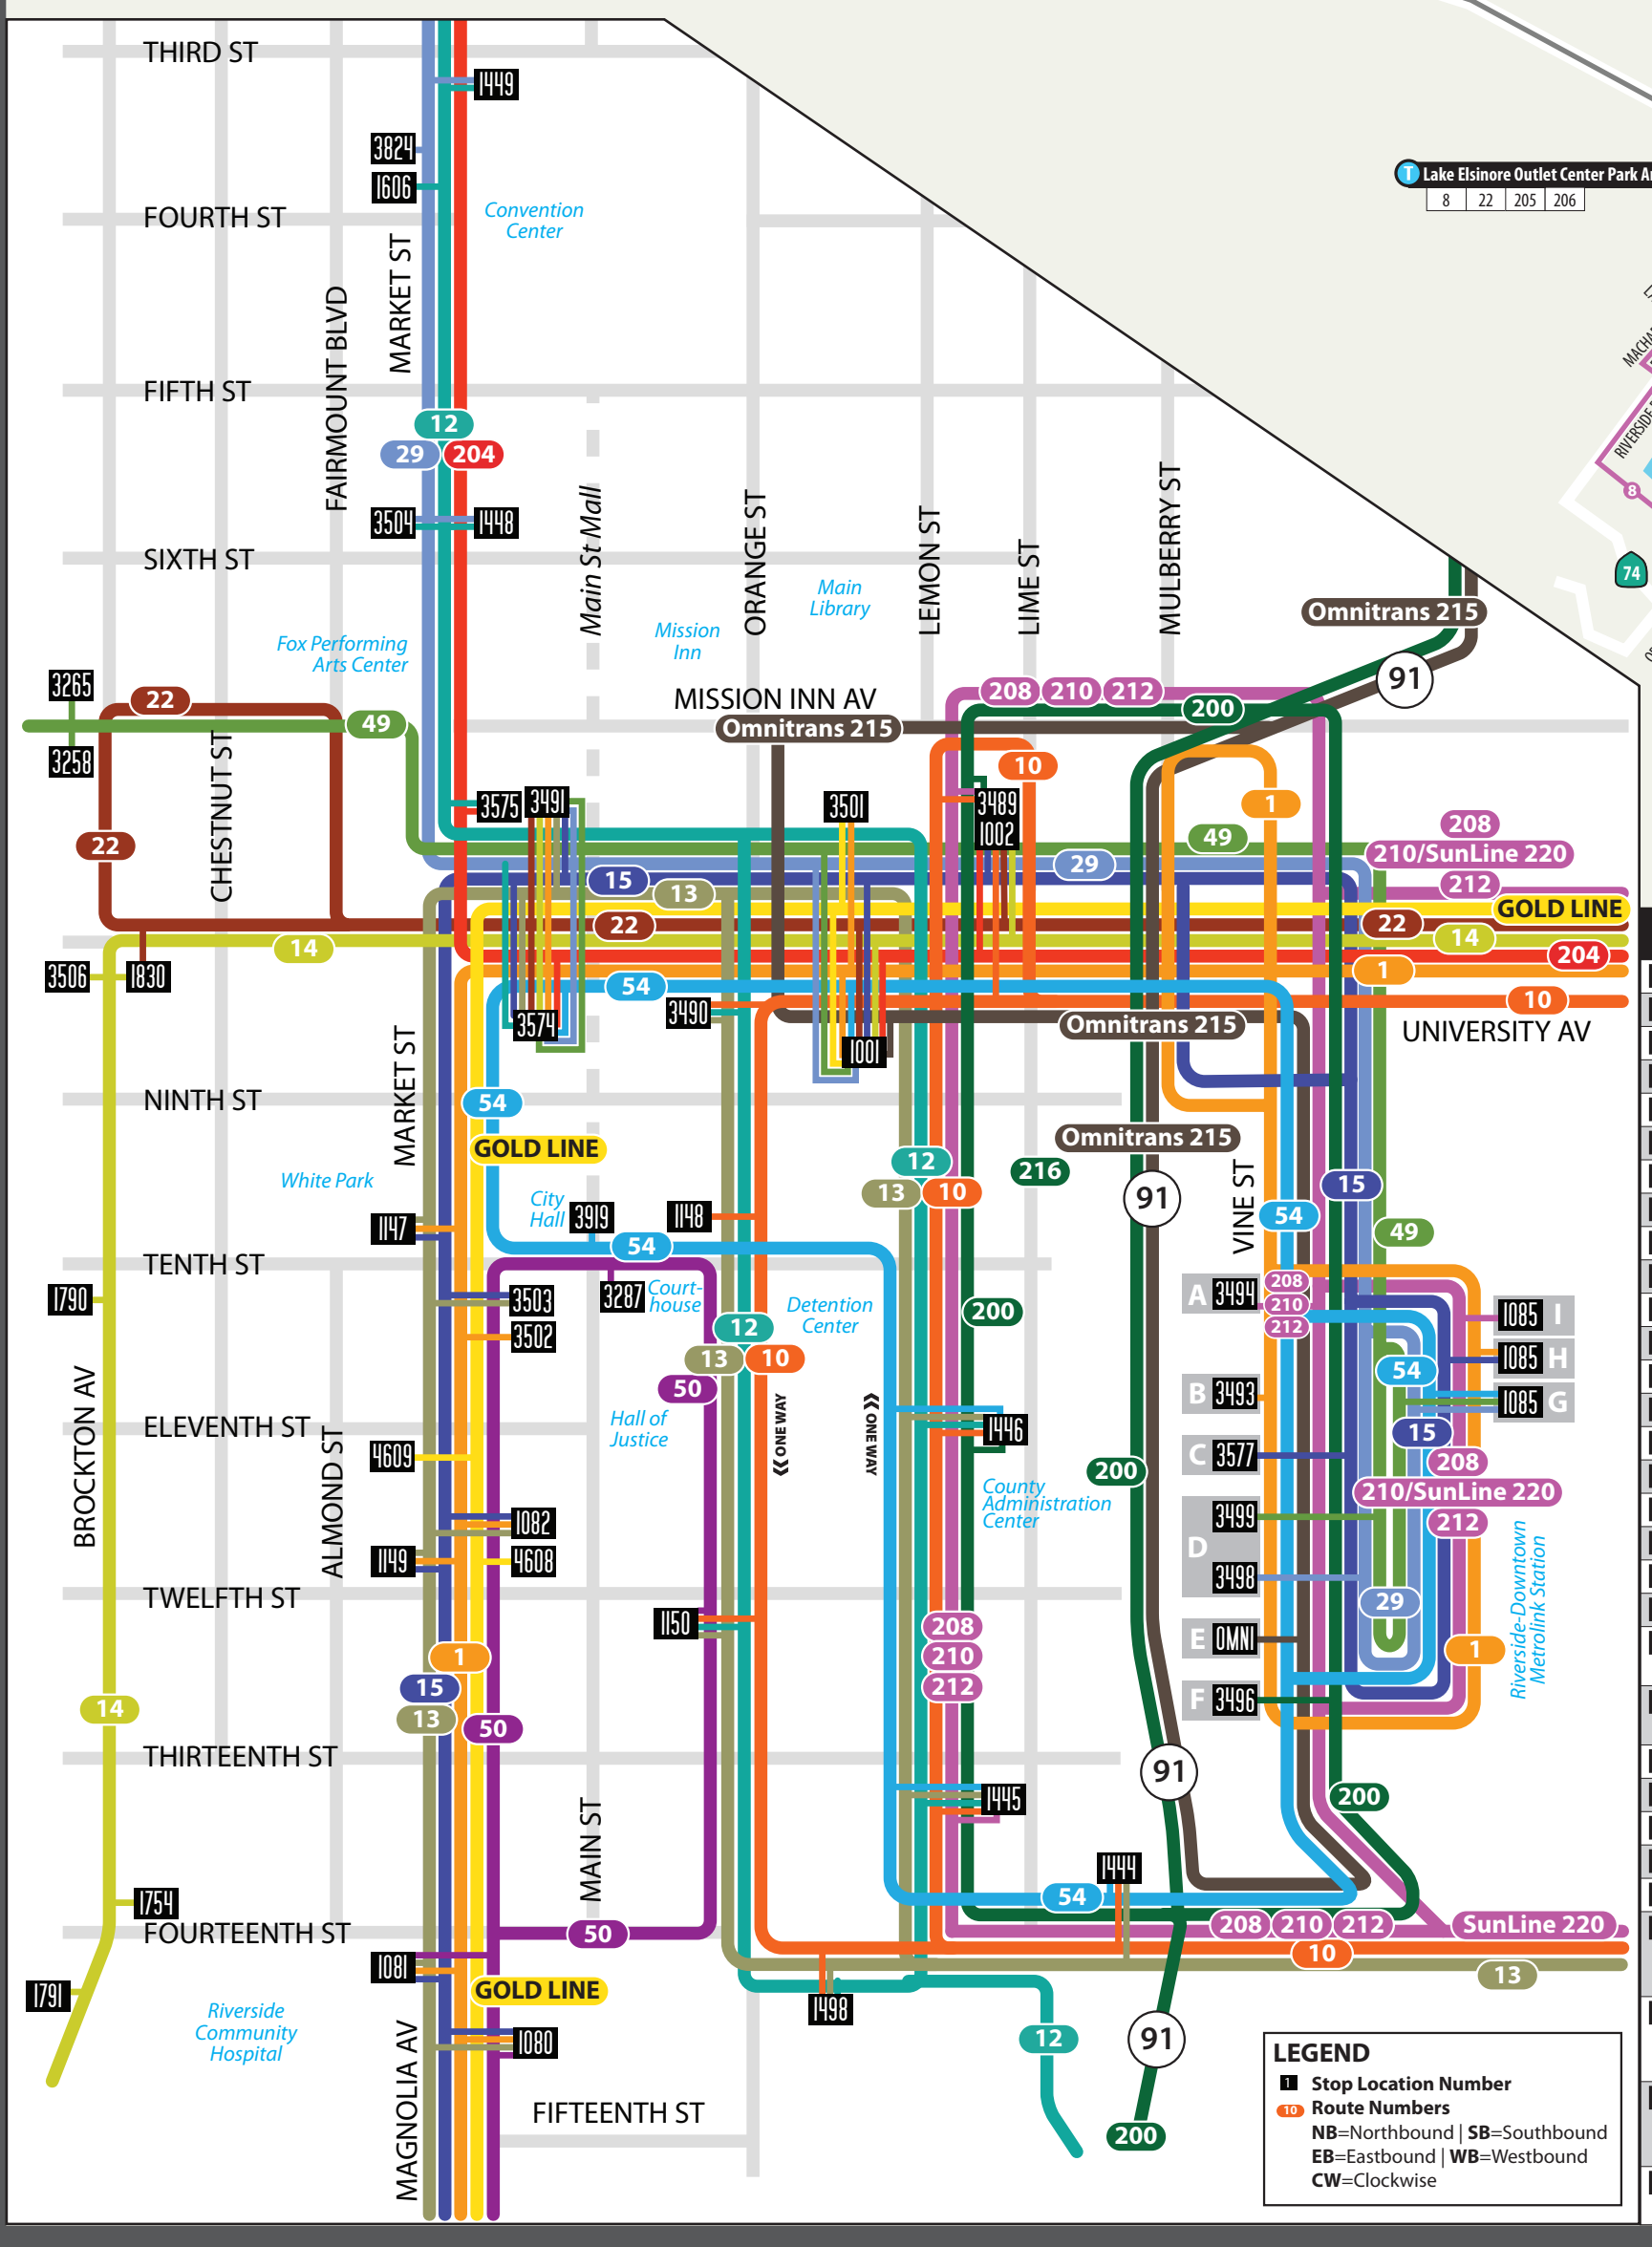

**DOWNTOWN RIVERSIDE DETAIL**

BUS STOP NUMBER	ROUTES SERVED & DIRECTION
1751	Brocton & 14th 14EB
1751	Brocton & 14th 14WB
1750	Brocton & 10th 14WB
5505	Brocton & University 14WB
1830	University & Brocton 14EB, 22NB/SB
2255	Mission Inn & Brocton 49EB
2255	Mission Inn & Brocton 49WB
1081	Magnolia & 14th 1WB, 13WB, 15WB, 50WB
1082	Magnolia & 15th 1EB, 13EB, 15EB, 50EB
1119	Market & 12th 1WB, 13WB, 15WB
1028	Market & 12th 1EB, 13EB, 15EB
9030	Market & 12th Gold Line EB
9035	Market & 11th Gold Line WB
1117	Market & 10th 1WB, 13WB, 15WB
6538	Market & 10th 13EB, 15EB
6535	Market & University 12EB, 20NB
6536	Market & 6th 12WB, 29EB
6537	Market & 6th 12EB, 29WB
1035	Market & 4th 12WB
1463	Market & 3rd 12EB, 29WB
6534	University & Market 1EB, 12WB, 13EB, 14EB, 15EB, 22SB, 29EB, 49EB, 54CW, 204SB
6535	University & Market 1WB, 13WB, 14WB, 15WB, 22NB, 29WB, 49WB
6536	University & Market 1WB, 13WB, 15WB
6537	Market & 10th 10WB, 12WB, 13EB, 50WB
1183	Orange & 12th 10WB, 12WB, 13EB
1183	Orange & 10th 10WB, 12WB, 13EB
6530	Orange & University 10WB, 12WB, 13EB
8227	Main & 10th 50EB/WB
1183	14th & Orange Grove 10WB, 12WB, 13EB
1415	Lemon & 14th 10EB, 12EB, 13WB, 54CW, 200NB/SB, 210EB/WB, 212EB/WB
1415	Lemon & 12th 10EB, 12EB, 13WB, 54CW, 200EB/WB, 208NB/SB, 210EB/WB, 212EB/WB
1011	University & Lemon Gold Line EB, 1EB, 14EB, 15EB, 22SB, 29EB, 49EB, 54CW, 204SB, Omnitrans 215
1002	University & Lemon 10WB, 14WB, 15WB, 22NB, 29WB, 49WB, 204NB
3490	Lemon & University 10EB, 20NB/SB, 210EB/WB, 212EB/WB, 200EB/WB
3510	University & Lemon Gold Line WB, 1WB
1008	Inside Metrolink Station Board at Bay G 29WB, 49WB, 54CW
1008	Inside Metrolink Station Board at Bay H 1EB/WB, 15WB
2003	Vine & Metrolink Station Board at Bay D 29EB/WB
2003	Vine & Metrolink Station Board at Bay E 49EB/WB
3571	Vine & Metrolink Station Board at Bay C 15EB/WB
2003	Vine & Metrolink Station Board at Bay F 200EB/WB
0411	Vine & Metrolink Station Board at Bay E Omnitrans 215
2003	Vine & Metrolink Station Board at Bay A 208NB/SB, 210EB/WB, 212EB/WB
2003	Vine & Metrolink Station Board at Bay B 1EB/WB
6510	Market & 4th 29EB
6510	Market & 10th 1EB
6510	10th & Main 54CW
1003	Inside Metrolink Station Board at Bay I 208NB/SB, 210EB/WB, 212EB/WB, SunLine 220EB/WB
1414	14th & Lime 10EB, 13WB, 54CW