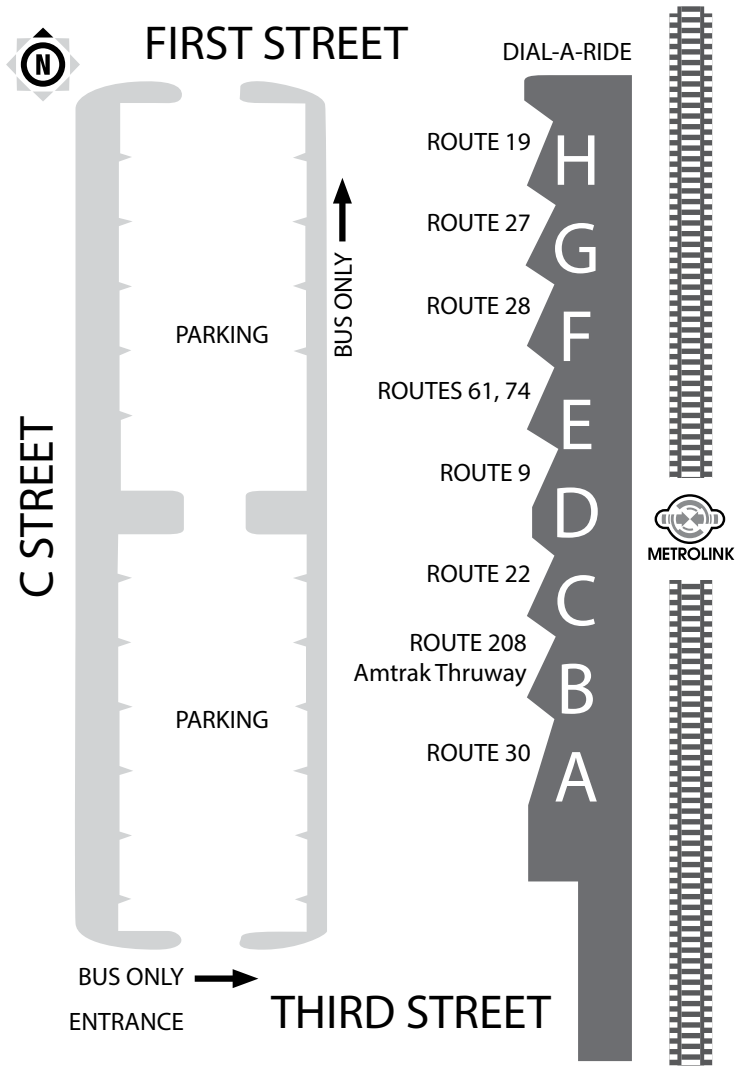

Perris Station Transit Center

BOARDING DIAGRAM

For route and schedule information call

(951) 565-5002

or visit RiversideTransit.com