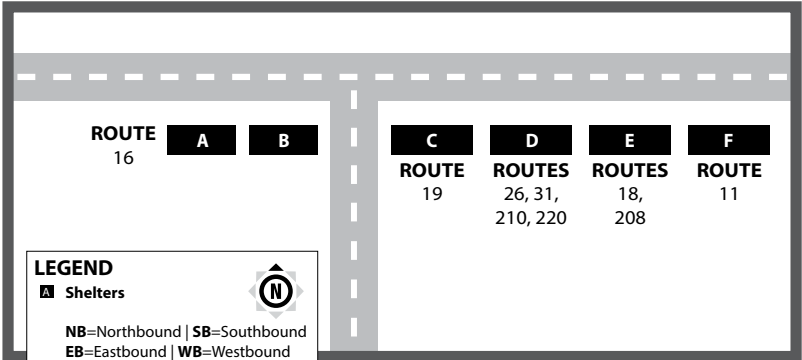

Moreno Valley Mall Transit Center BOARDING DIAGRAM

LEGEND

■ Shelters

N

NB=Northbound | SB=Southbound
EB=Eastbound | WB=Westbound
CW=Clockwise

For route and schedule information call
(951) 565-5002
 or visit RiversideTransit.com