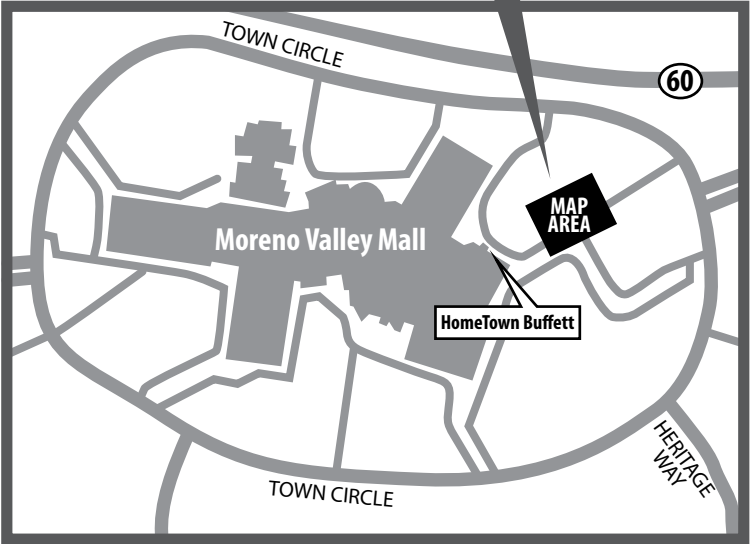

Moreno Valley Mall Transit Center BOARDING DIAGRAM

LEGEND

■ Shelters

N

NB=Northbound | SB=Southbound
EB=Eastbound | WB=Westbound
CW=Clockwise

For route and schedule information call
(951) 565-5002
 or visit RiversideTransit.com