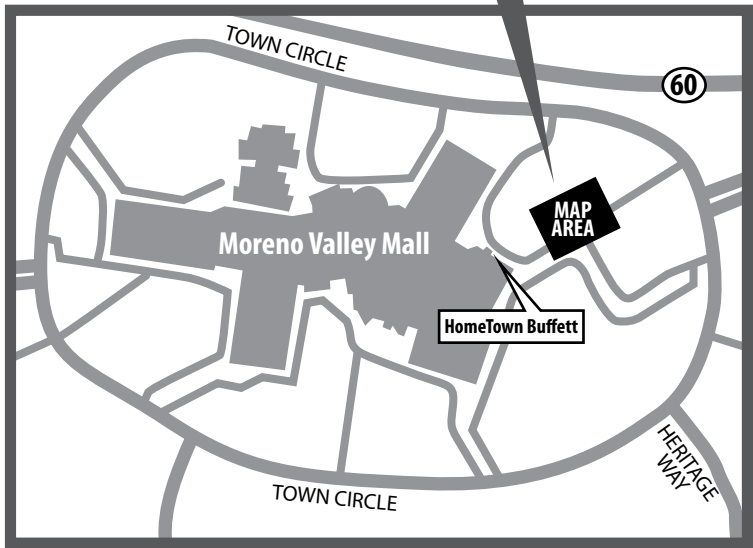

# Moreno Valley Mall Transit Center

# BOARDING DIAGRAM

<b>ROUTE</b> 16	<b>A</b>	<b>B</b>	<b>C</b> <b>ROUTE</b> 19	<b>D</b> <b>ROUTES</b> 26, 31, 210, 220	<b>E</b> <b>ROUTES</b> 18, 208	<b>F</b> <b>ROUTE</b> 11
--------------------	----------	----------	--------------------------------	--	---	--------------------------------

**LEGEND**

 Shelters

NB=Northbound | SB=Southbound  
 EB=Eastbound | WB=Westbound  
 CW=Clockwise

For route and schedule information call

**(951) 565-5002**

or visit [RiversideTransit.com](http://RiversideTransit.com)