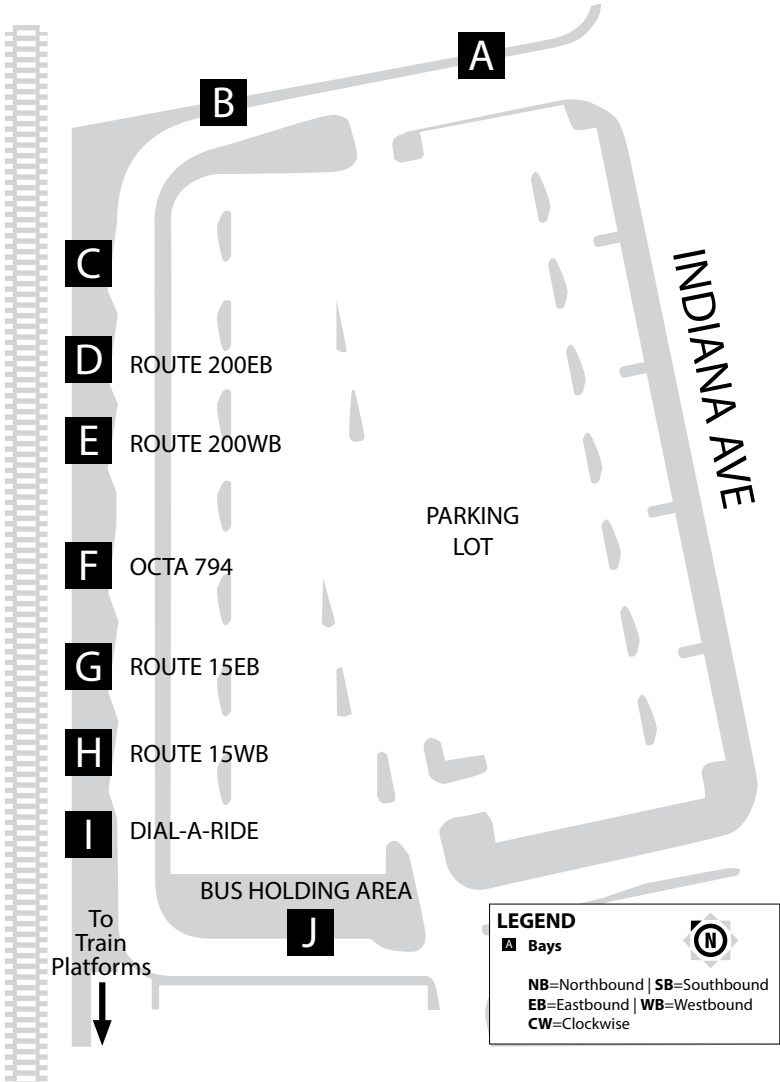

La Sierra Metrolink Station

BOARDING DIAGRAM

For route and schedule information call

(951) 565-5002

or visit RiversideTransit.com